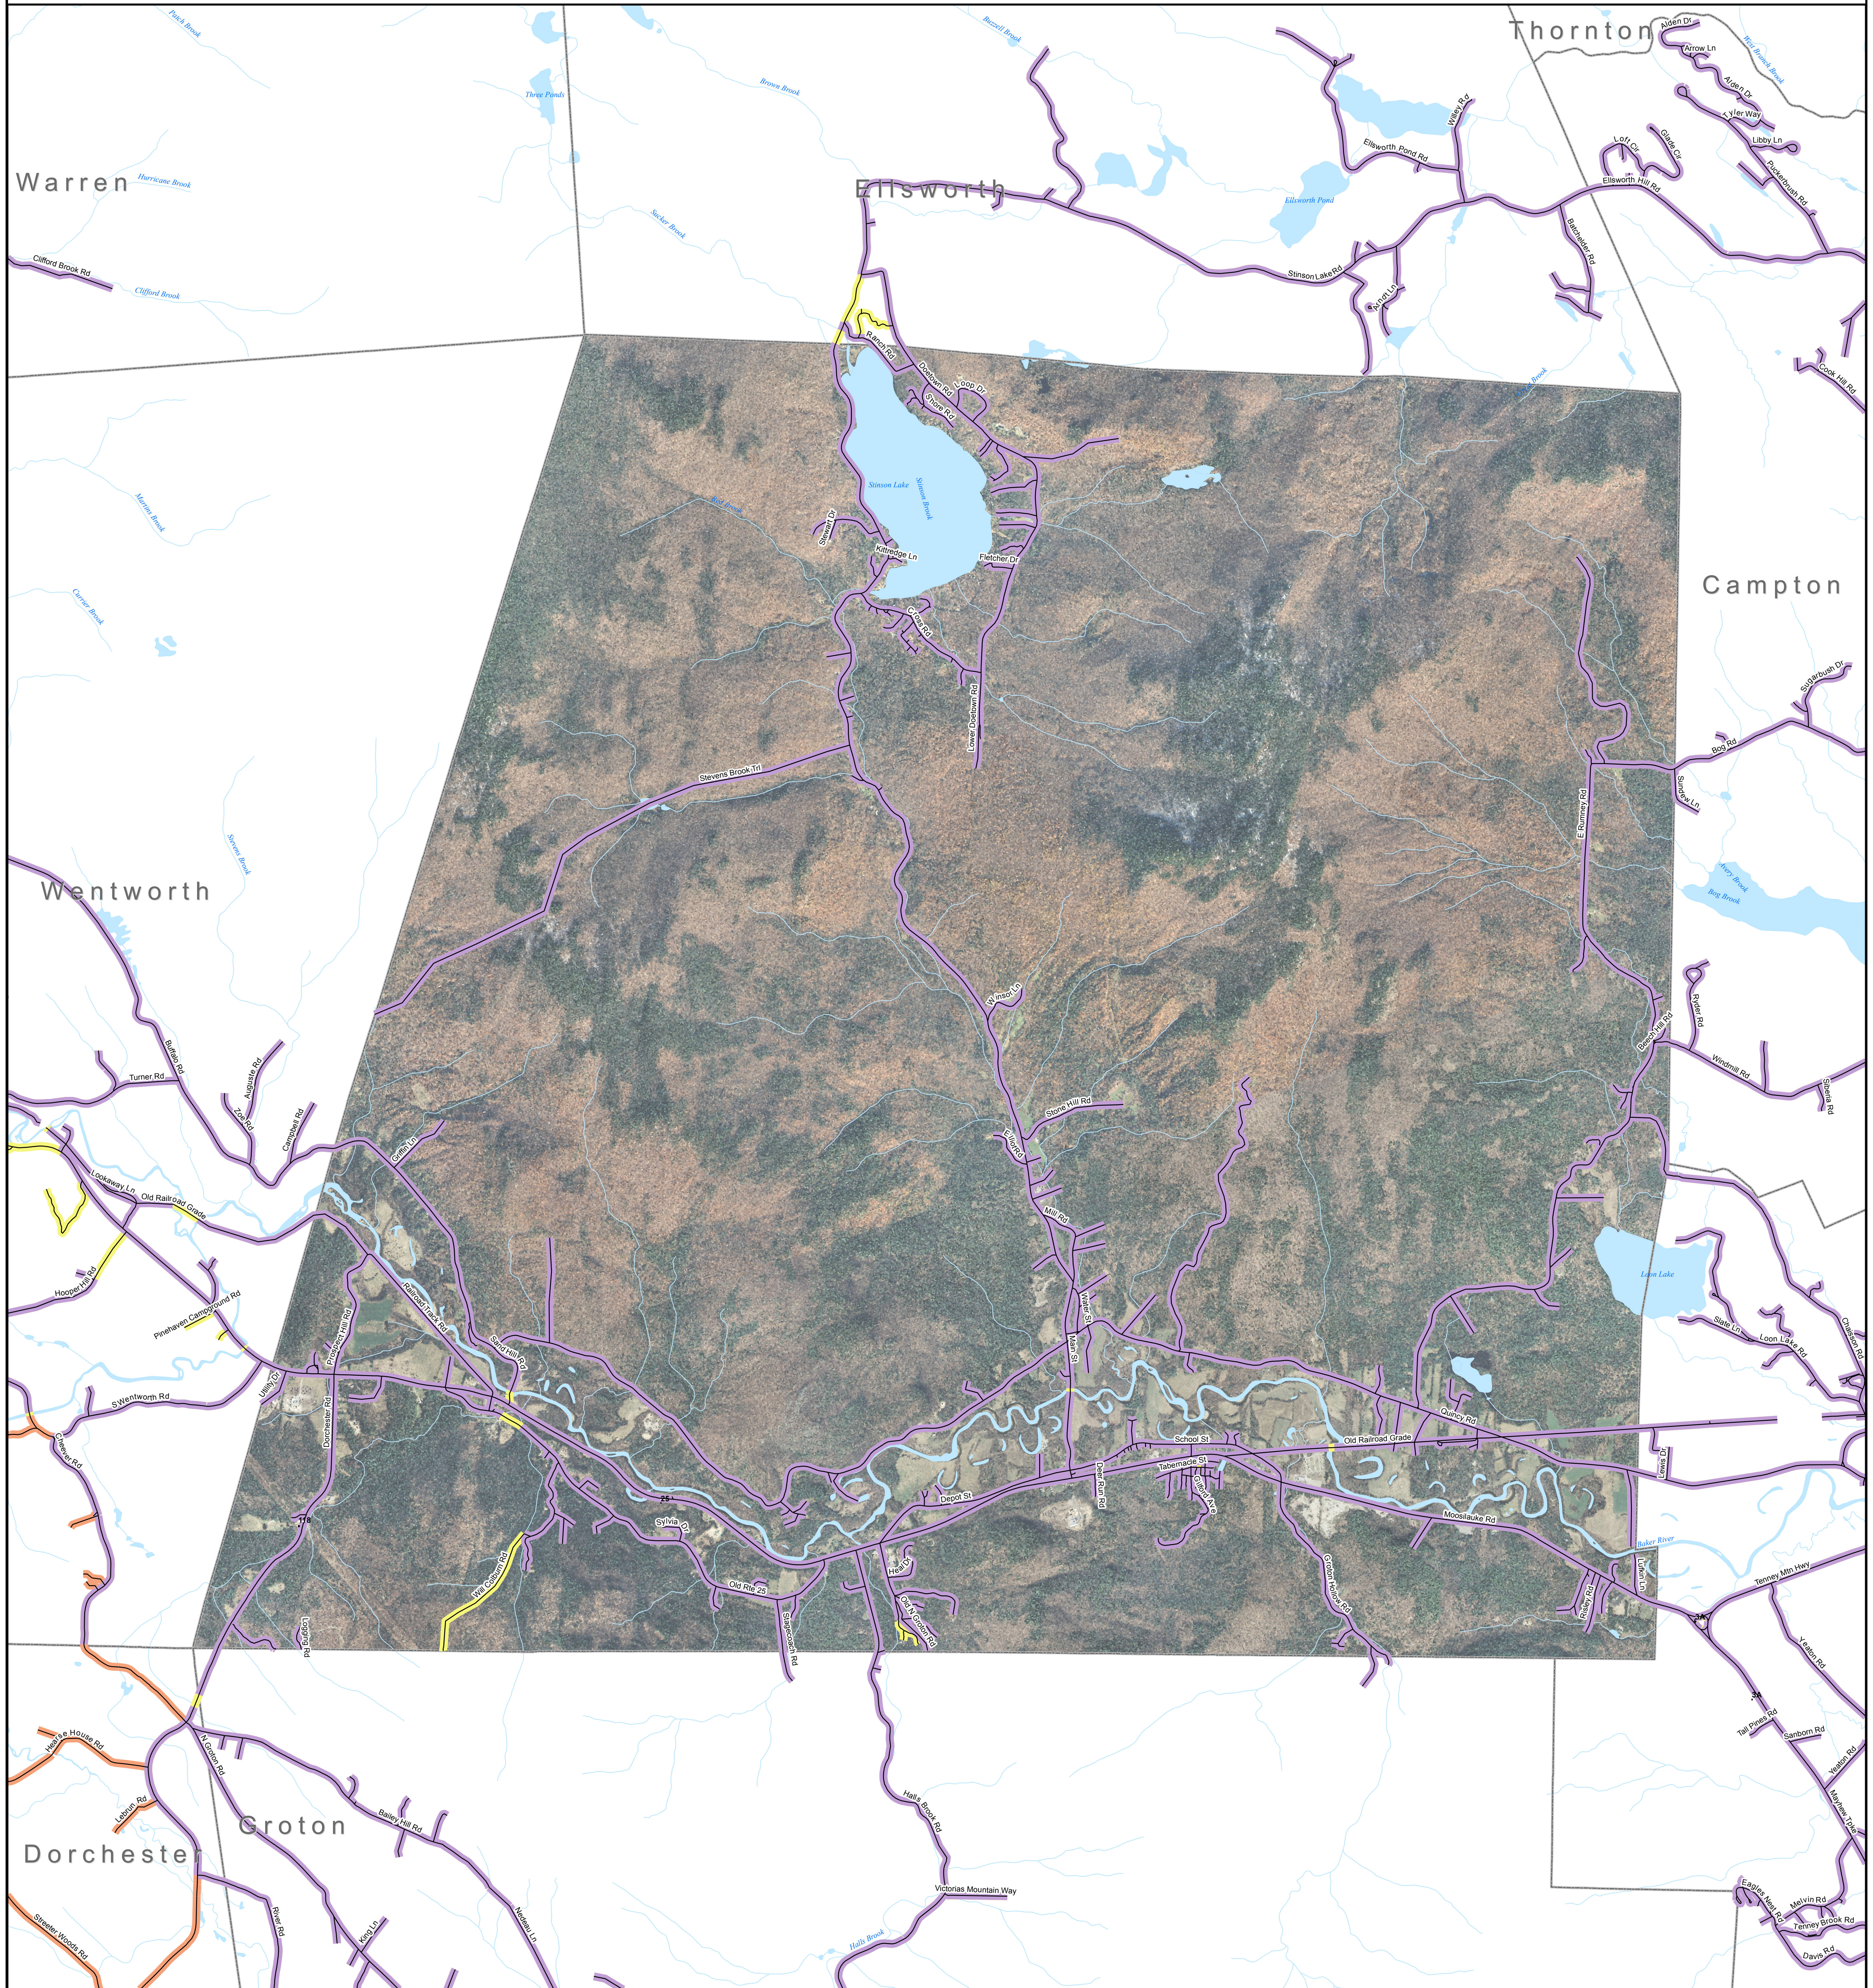

DSL & Cable Broadband Service Availability Town of Rumney

MAP REVIEW:

Name:		Email:	
Title:		Phone:	
Organization:		Date:	
Number of changes:			
Comments (please attach separate sheet if needed):			

Map Key

- Roads served by DSL and cable
- Roads served by cable only
- Roads served by DSL only

This map displays broadband access information submitted to the NH Broadband Mapping & Planning Program (NHBMPP) as of March 31, 2013. The map has been generated for the sole purpose of verifying locations of DSL and cable broadband services in each town in New Hampshire.

Broadband is defined as access that is at least **768 kbps downstream** and **200 kbps upstream**.

For more information on this project, please visit the NHBMPP web site at: iwantbroadbandnh.org

Provider Name

- FairPoint Communications, Inc.
- G4 Communications
- TIME WARNER CABLE

Technology

- DSL
- DSL
- Cable

Scale: 0 0.15 0.3 0.6 0.9 1.2 Miles

NH GRANIT www.granit.unh.edu

UNIVERSITY of NEW HAMPSHIRE www.unh.edu