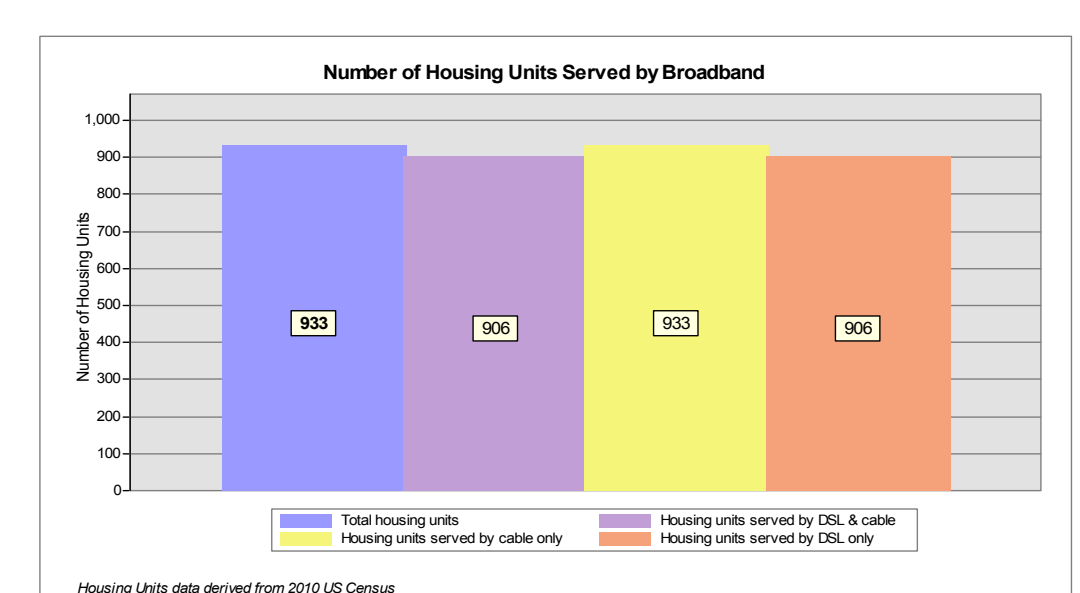

Broadband is defined as access that is at least **768 kbps downstream** and **200 kbps upstream**.

For more information on this project, please visit the NHBMPP web site at: iwantbroadbandnh.org

Provider Name