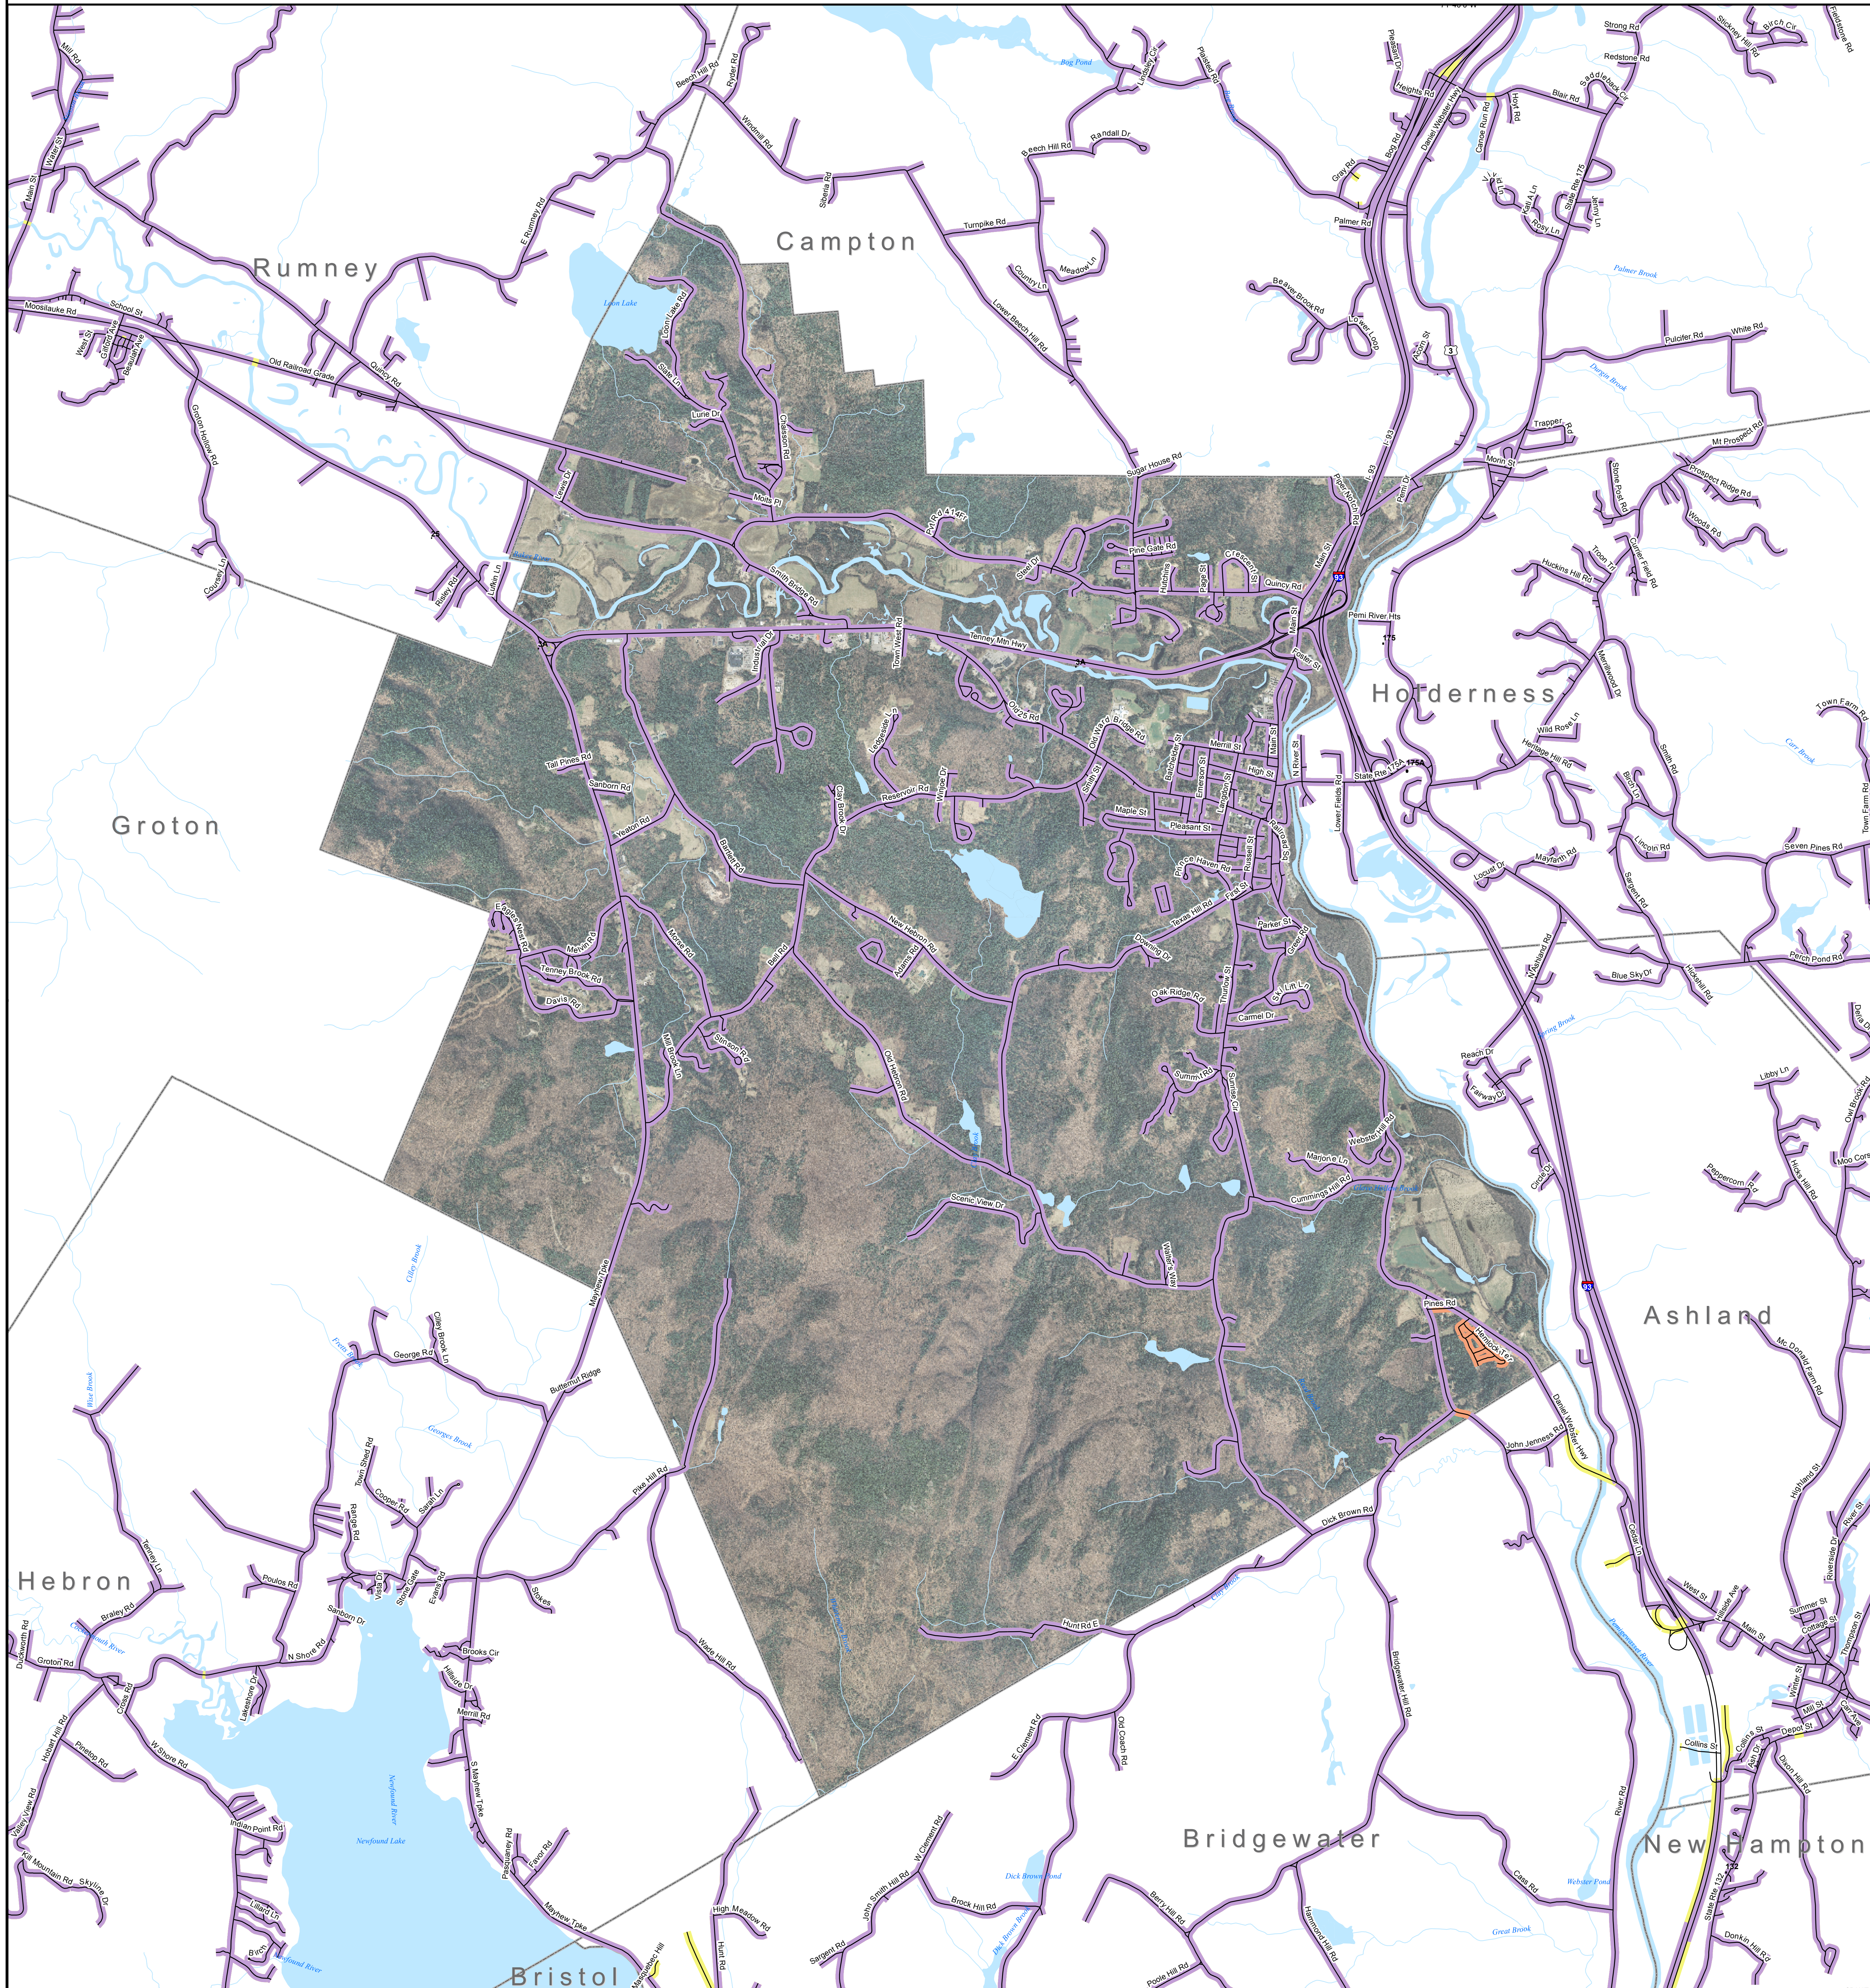

**Map Key**

- Roads served by DSL and cable
- Roads served by cable only
- Roads served by DSL only

This map displays broadband access information submitted to the NH Broadband Mapping & Planning Program (NHBMP) as of March 31, 2013. The map has been generated for the sole purpose of verifying locations of DSL and cable broadband services in each town in New Hampshire.