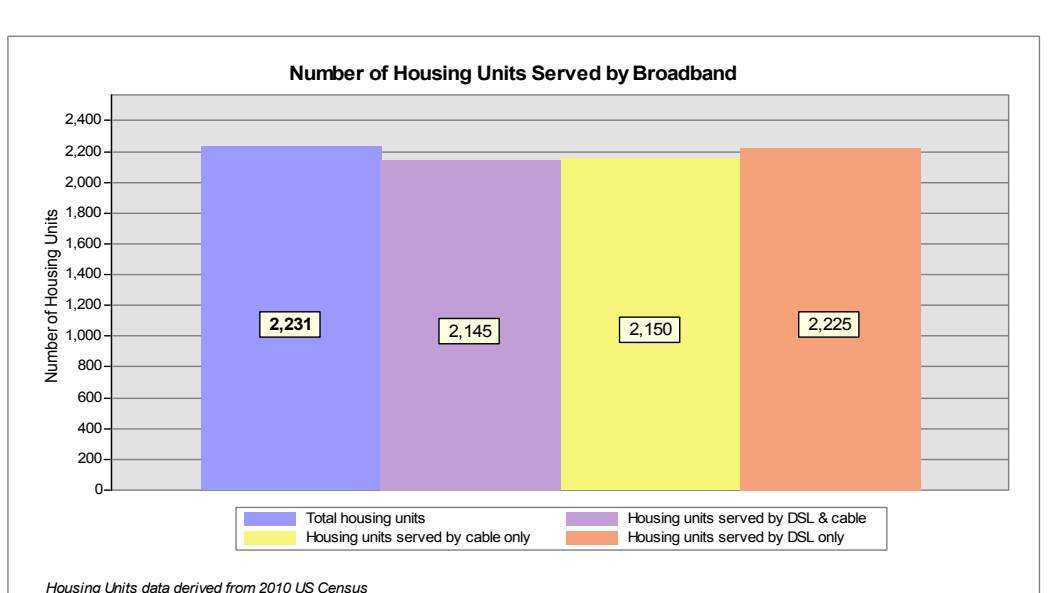

Broadband is defined as access that is at least **768 kbps downstream** and **200 kbps upstream**.  
 For more information on this project, please visit the NHBMP web site at: [iwantbroadbandnh.org](http://iwantbroadbandnh.org)