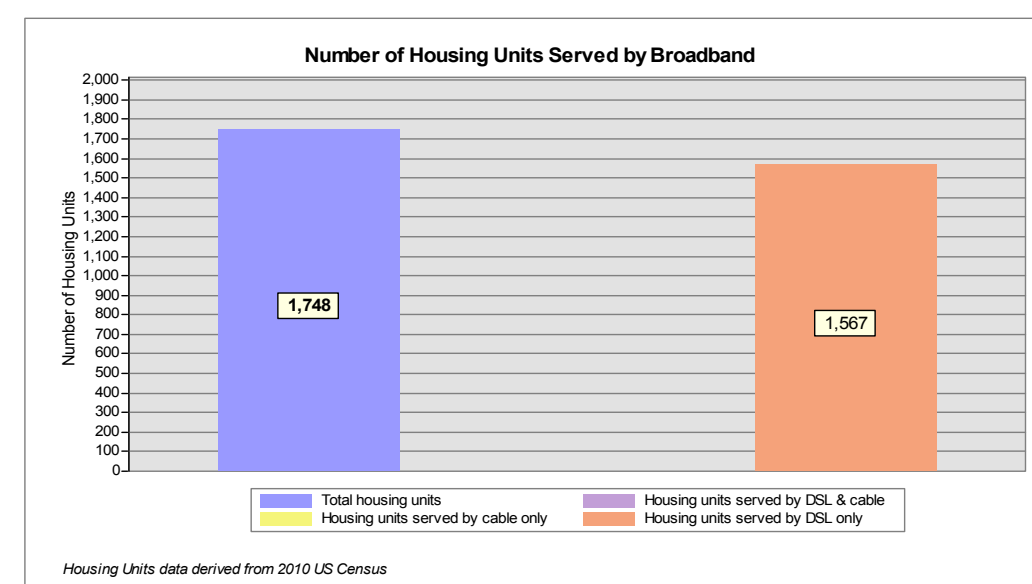

Broadband is defined as access that is at least **768 kbps downstream** and **200 kbps upstream**.
 For more information on this project, please visit the NHBMP web site at: www.iwantbroadbandnh.org

Provider Name
 FairPoint Communications, Inc.
Technology
 DSL