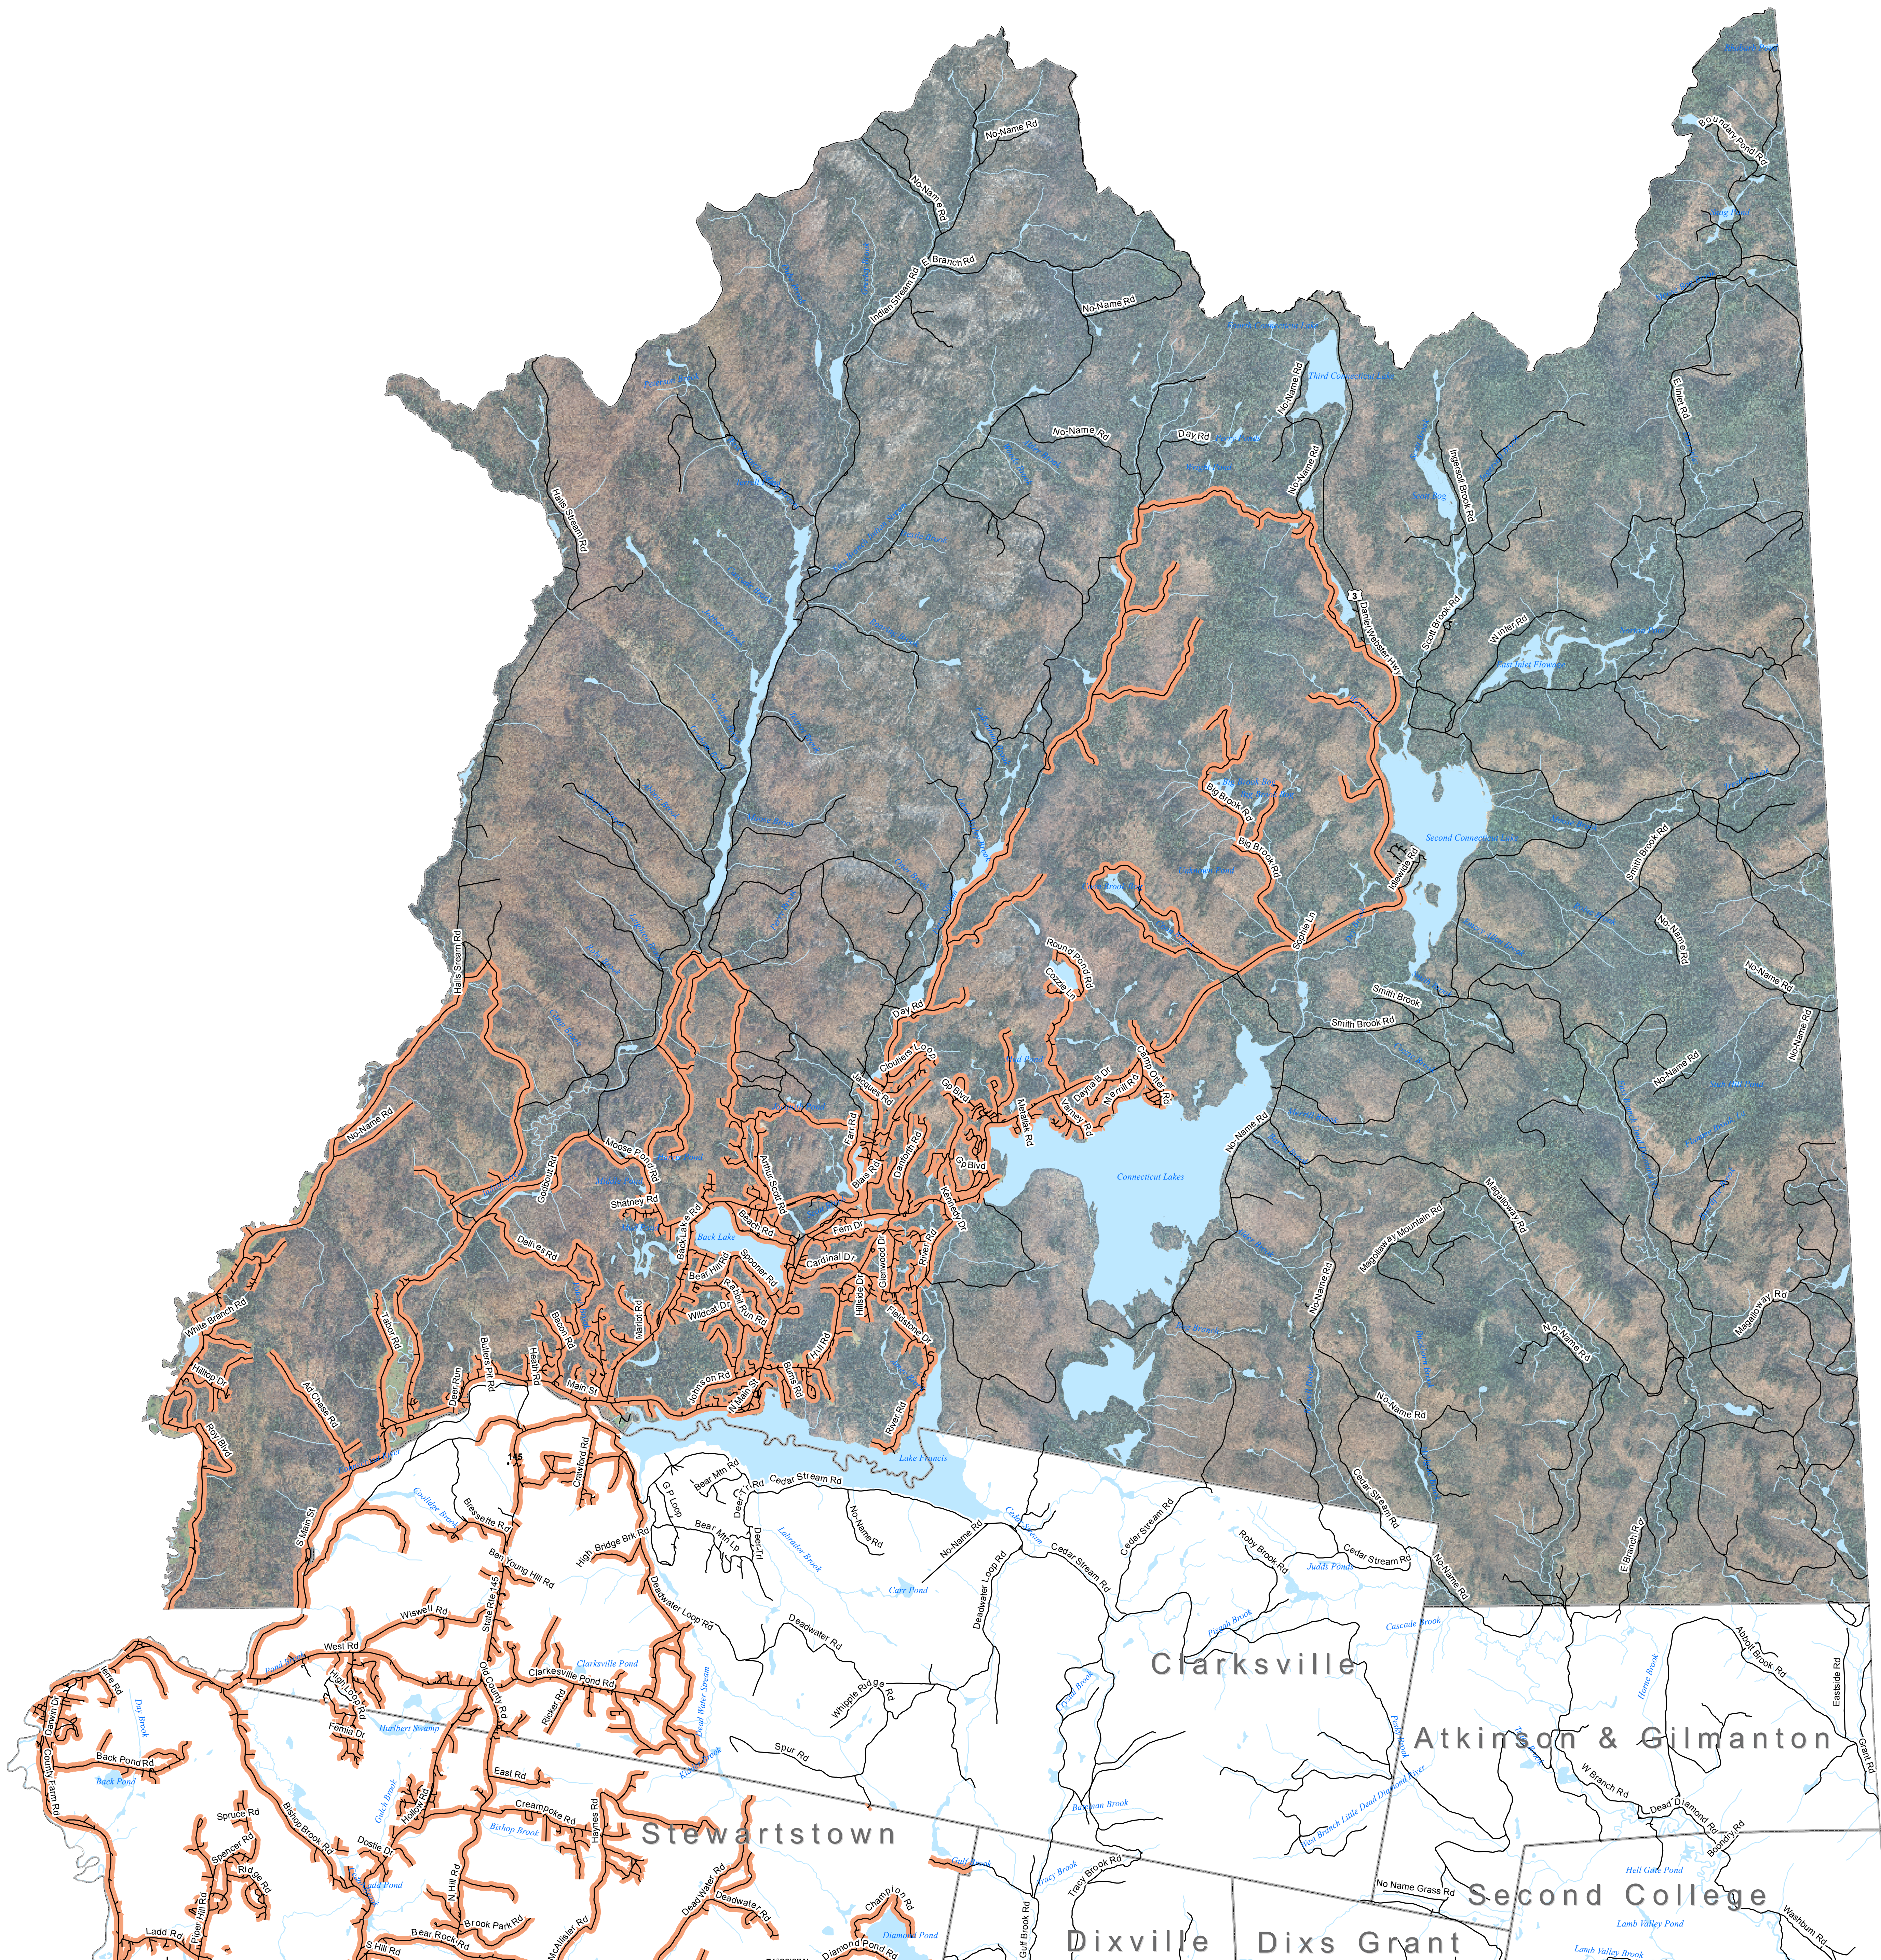

DSL & Cable Broadband Service Availability Town of Pittsburg

MAP REVIEW:		Name:	Email:
Title:	Organization:	Phone:	Date:
Number of changes:	Comments (please attach separate sheet if needed):		

Map Key
 Roads served by DSL and cable
 Roads served by cable only
 Roads served by DSL only

This map displays broadband access information submitted to the NH Broadband Mapping & Planning Program (NHBMP) as of March 31, 2013. The map has been generated for the sole purpose of verifying locations of DSL and cable broadband services in each town in New Hampshire.

Broadband is defined as access that is at least **768 kbps downstream** and **200 kbps upstream**.
 For more information on this project, please visit the NHBMP web site at: www.iwantbroadbandnh.org

Provider Name
 FairPoint Communications, Inc.
Technology
 DSL