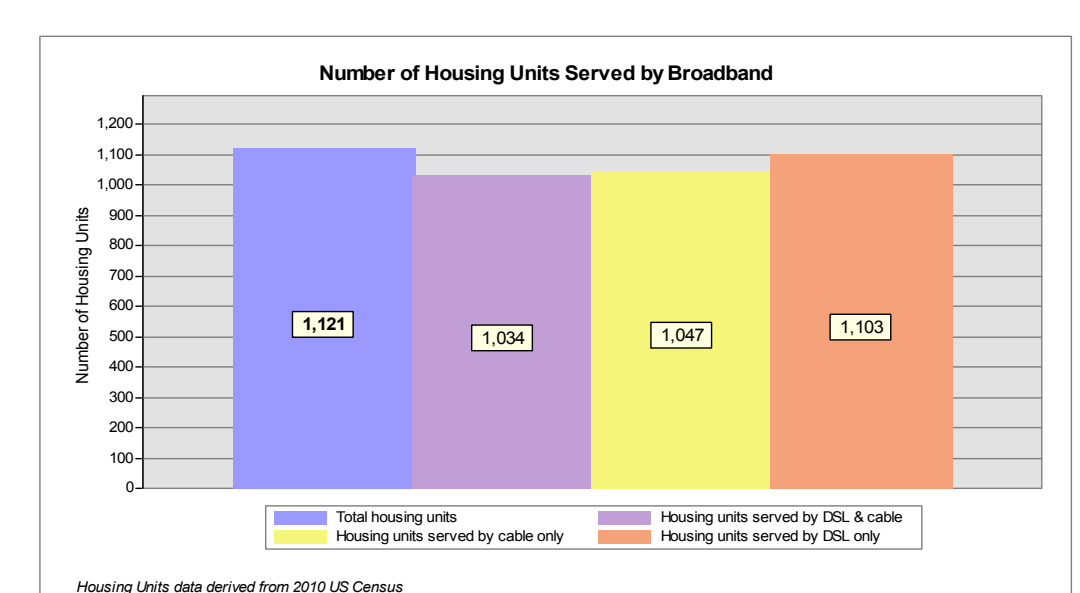

**Provider Name**  
 FairPoint Communications, Inc.  
 G4 Communications  
 TIME WARNER CABLE

**Technology**  
 DSL  
 DSL  
 Cable

Scale: 0 0.1750.35 0.7 1.05 1.4 Miles

NH GRANIT  
[www.granit.unh.edu](http://www.granit.unh.edu)