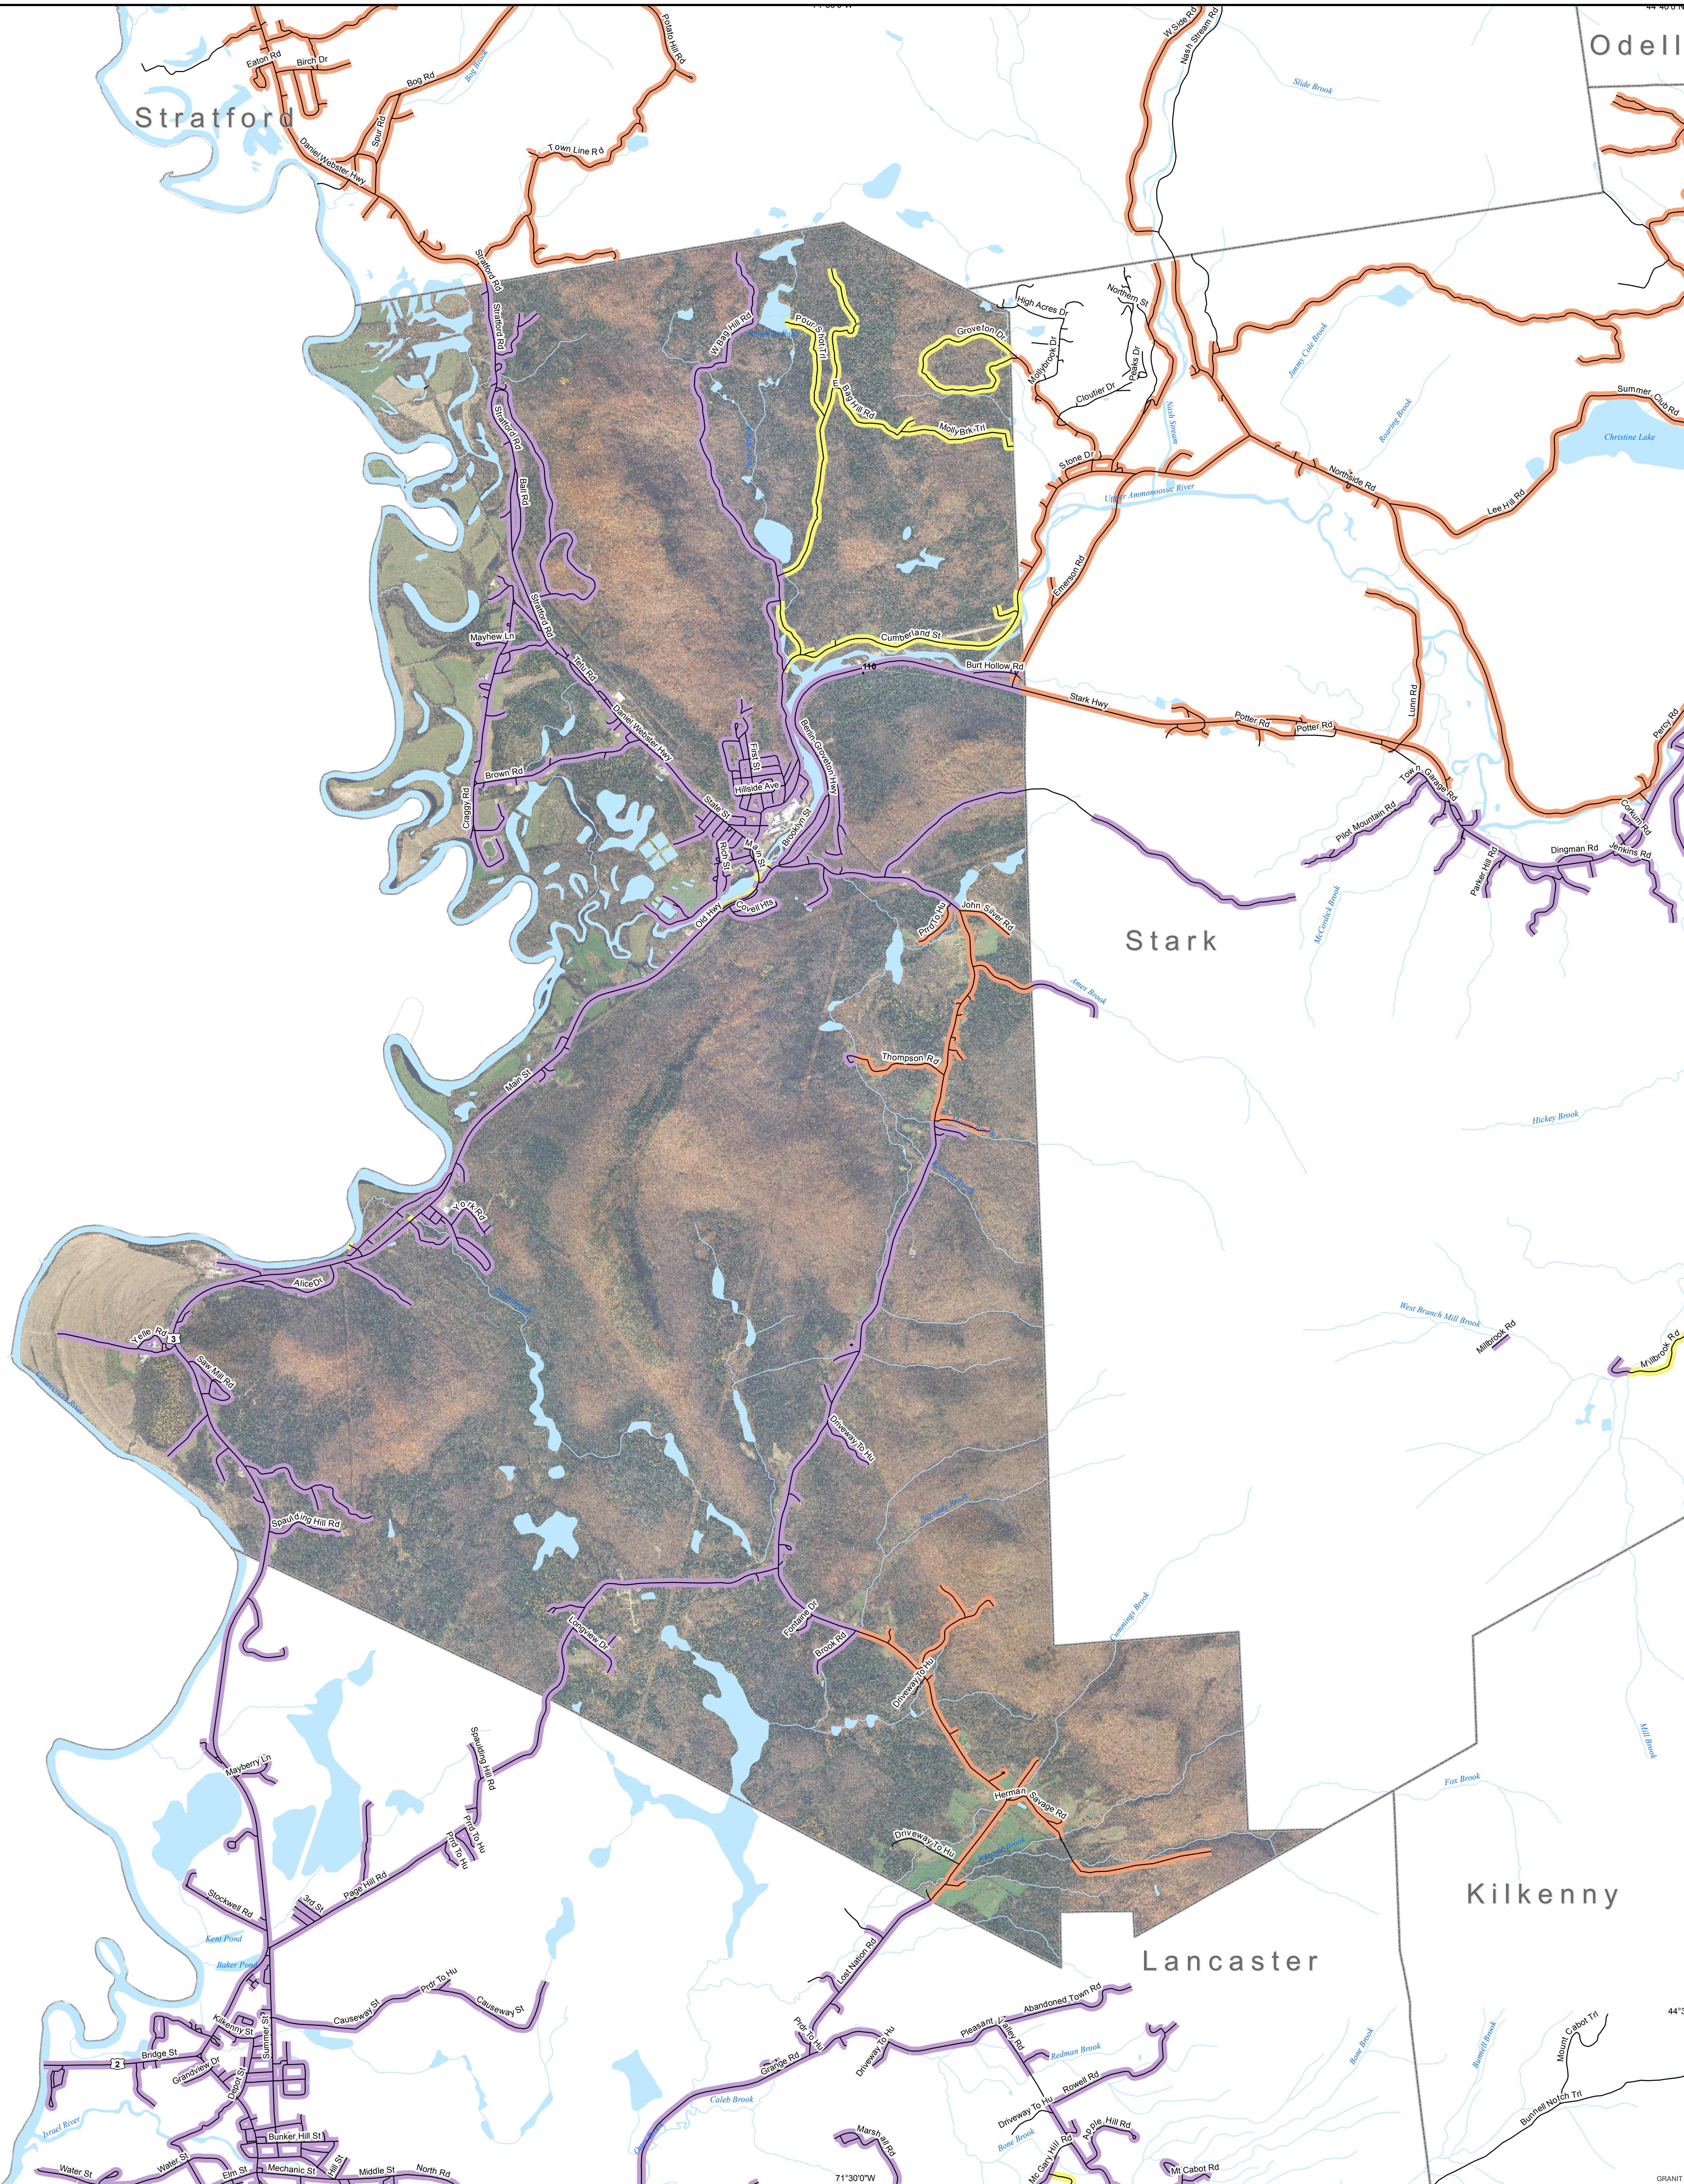

# DSL & Cable Broadband Service Availability Town of Northumberland

**MAP REVIEW:**

Name:		Email:	
Title:		Phone:	
Organization:		Date:	
Number of changes:			
Comments (please attach separate sheet if needed):			

**Map Key**

- Roads served by DSL and cable
- Roads served by cable only
- Roads served by DSL only

This map displays broadband access information submitted to the NH Broadband Mapping & Planning Program (NHBMPP) as of March 31, 2013. The map has been generated for the sole purpose of verifying locations of DSL and cable broadband services in each town in New Hampshire.

Broadband is defined as access that is at least **768 kbps downstream** and **200 kbps upstream**.  
 For more information on this project, please visit the NHBMPP web site at: [www.iwantbroadbandnh.org](http://www.iwantbroadbandnh.org)

**Provider Name**  
 FairPoint Communications, Inc.  
 G4 Communications  
 TIME WARNER CABLE

**Technology**  
 DSL  
 DSL  
 Cable

Scale: 0 0.1750.35 0.7 1.05 1.4 Miles

NH GRANIT  
[www.granit.unh.edu](http://www.granit.unh.edu)