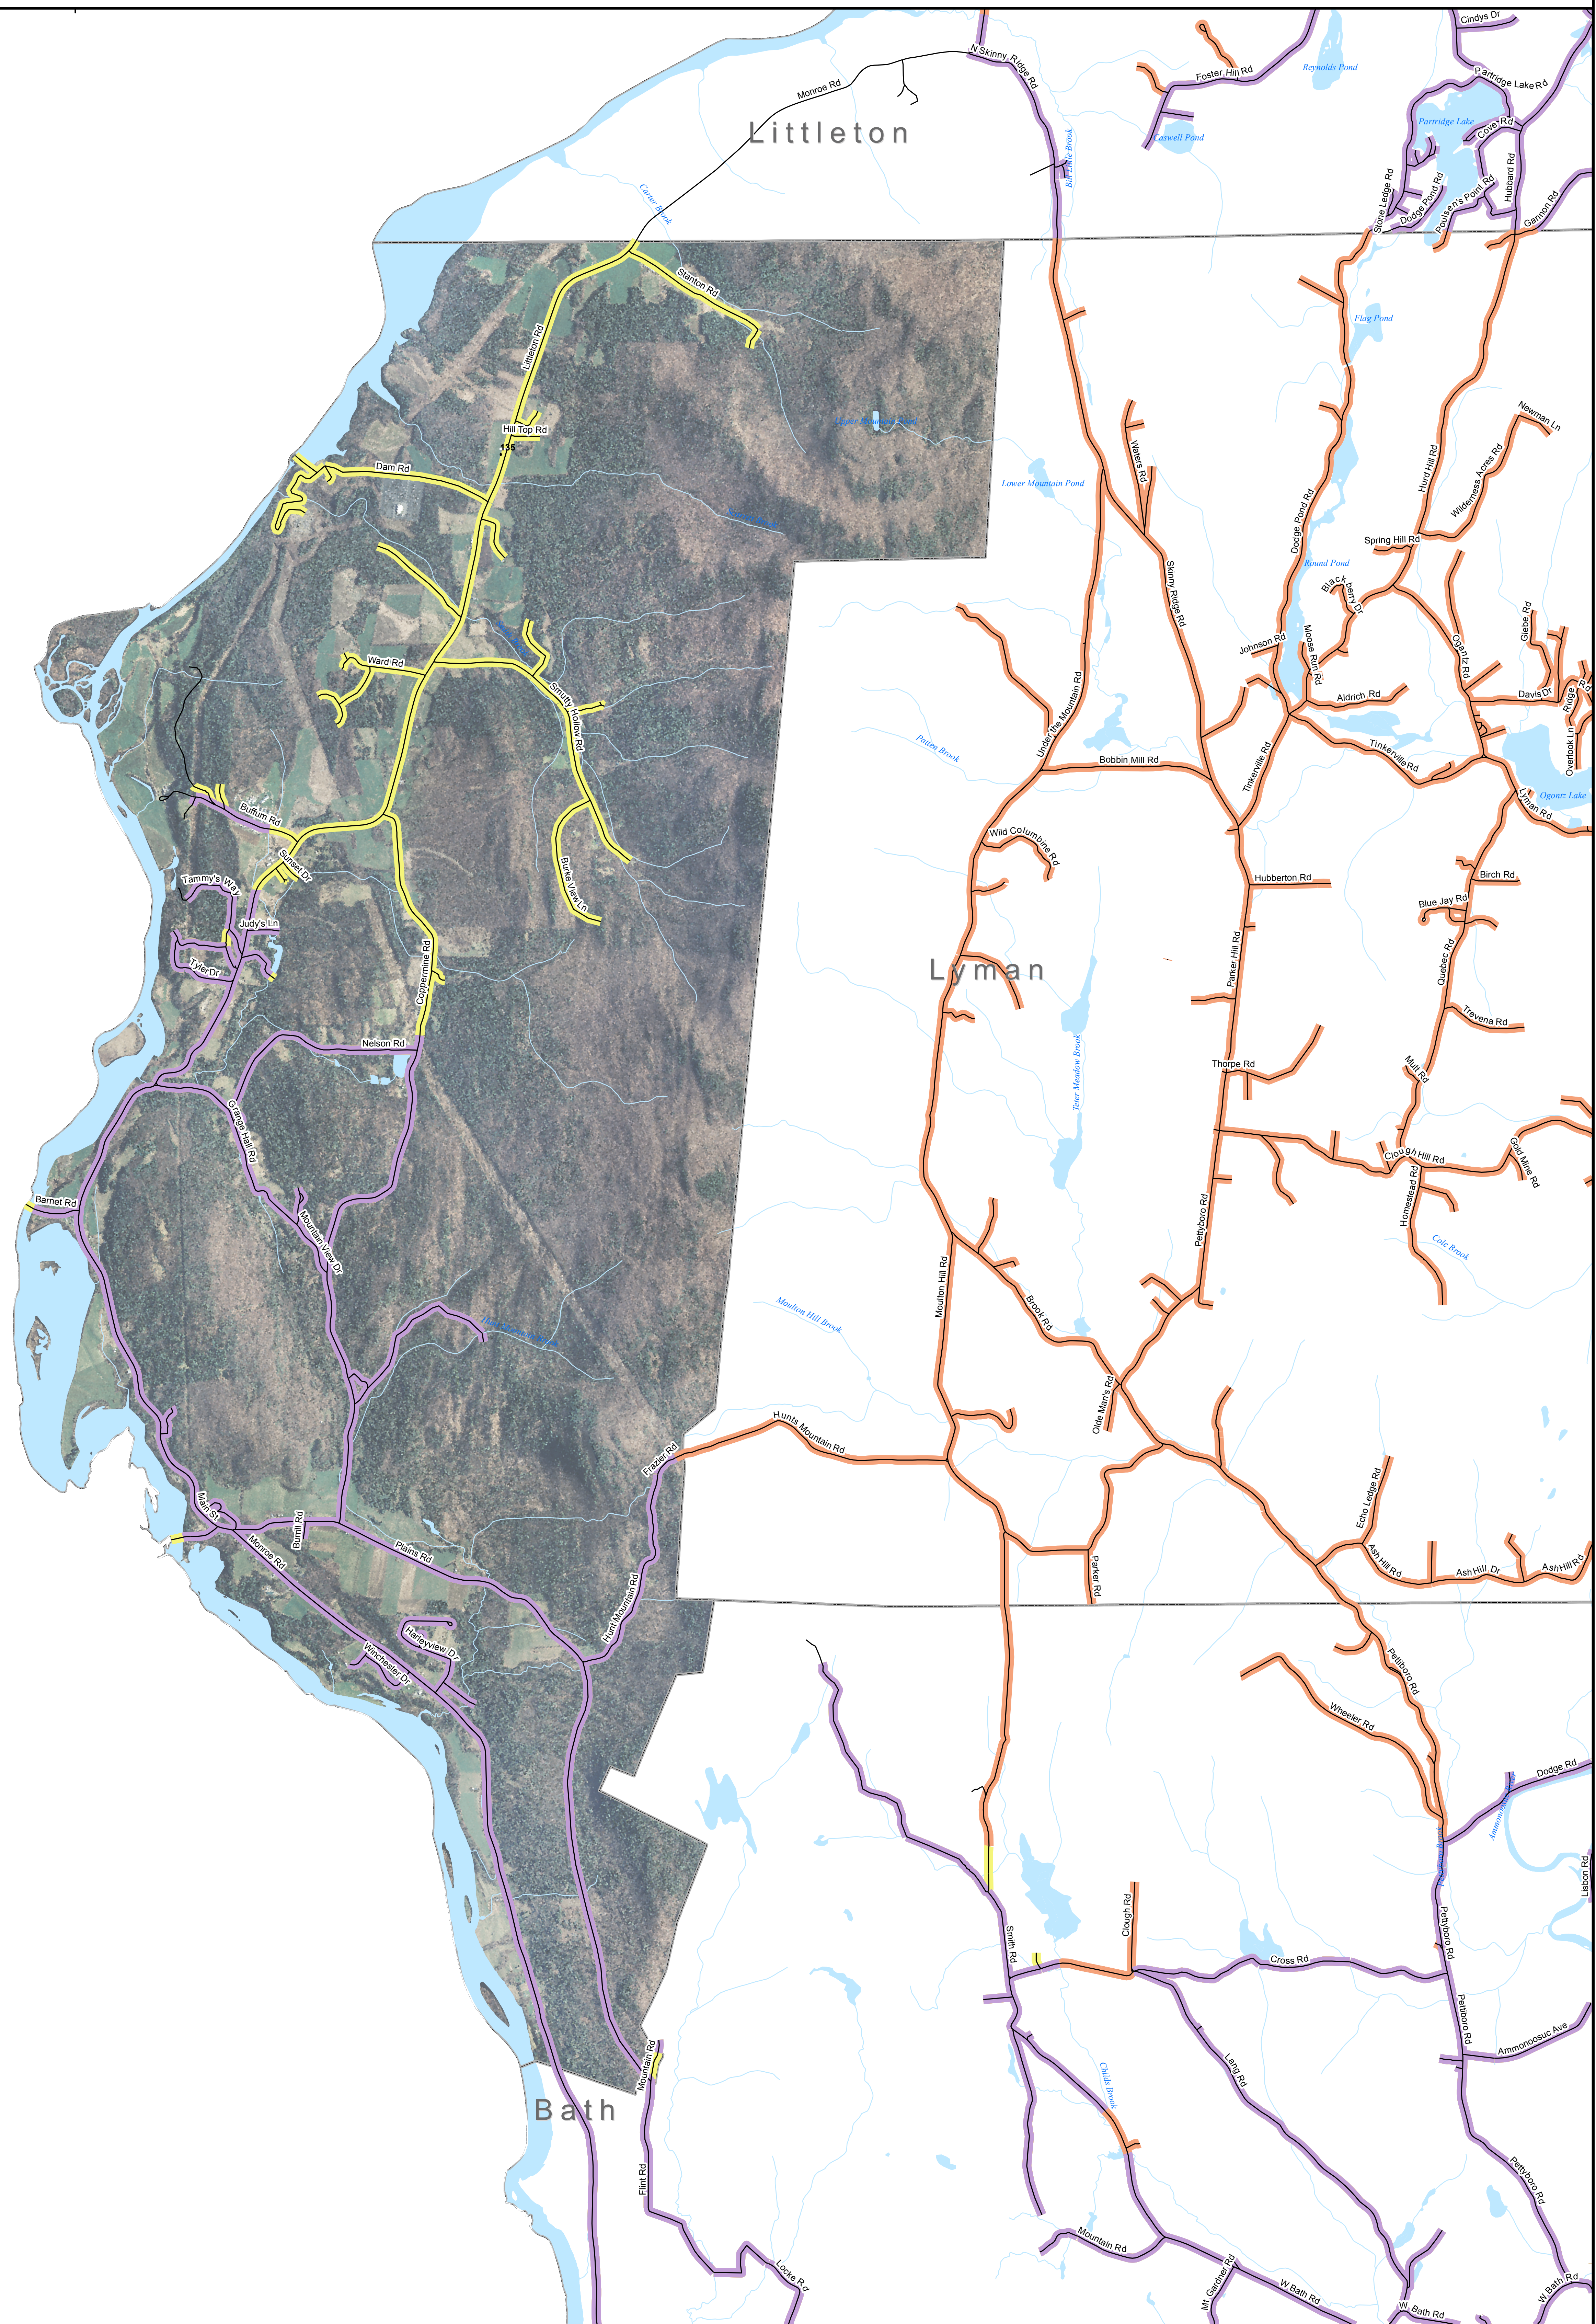

DSL & Cable Broadband Service Availability Town of Monroe

MAP REVIEW:

Name:		Email:	
Title:		Phone:	
Organization:		Date:	
Number of changes:			
Comments (please attach separate sheet if needed):			

Map Key

- Roads served by DSL and cable
- Roads served by cable only
- Roads served by DSL only

This map displays broadband access information submitted to the NH Broadband Mapping & Planning Program (NHBMP) as of March 31, 2013. The map has been generated for the sole purpose of verifying locations of DSL and cable broadband services in each town in New Hampshire.

Broadband is defined as access that is at least **768 kbps downstream** and **200 kbps upstream**.
 For more information on this project, please visit the NHBMP web site at: www.iwantbroadbandnh.org

Provider Name
 CHARTER COMMUNICATIONS INC.
 FairPoint Communications, Inc.
 TIME WARNER CABLE