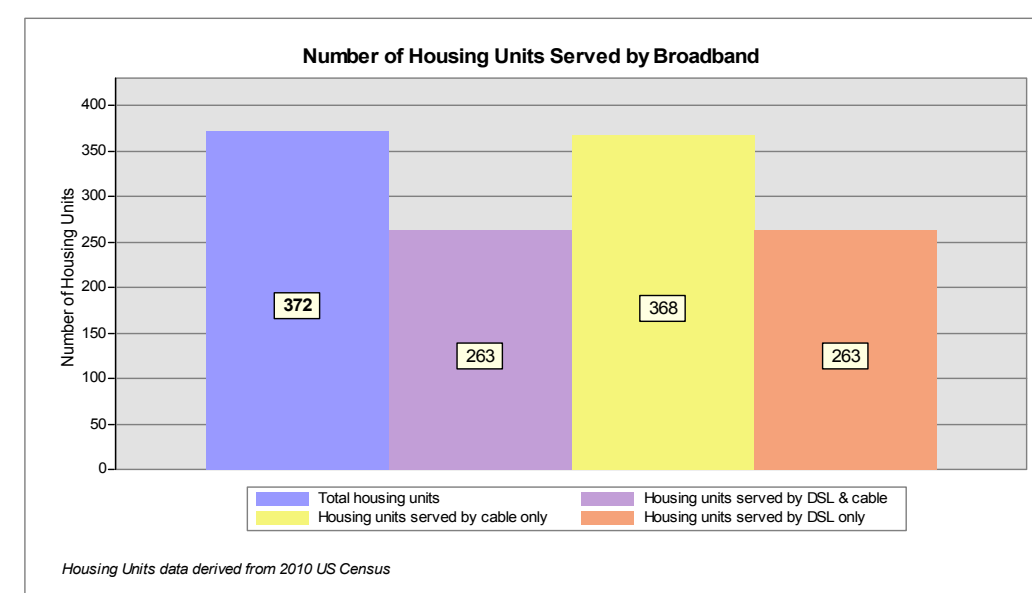

Broadband is defined as access that is at least **768 kbps downstream** and **200 kbps upstream**.
 For more information on this project, please visit the NHBMP web site at: www.iwantbroadbandnh.org

Provider Name
 CHARTER COMMUNICATIONS INC.
 FairPoint Communications, Inc.
 TIME WARNER CABLE