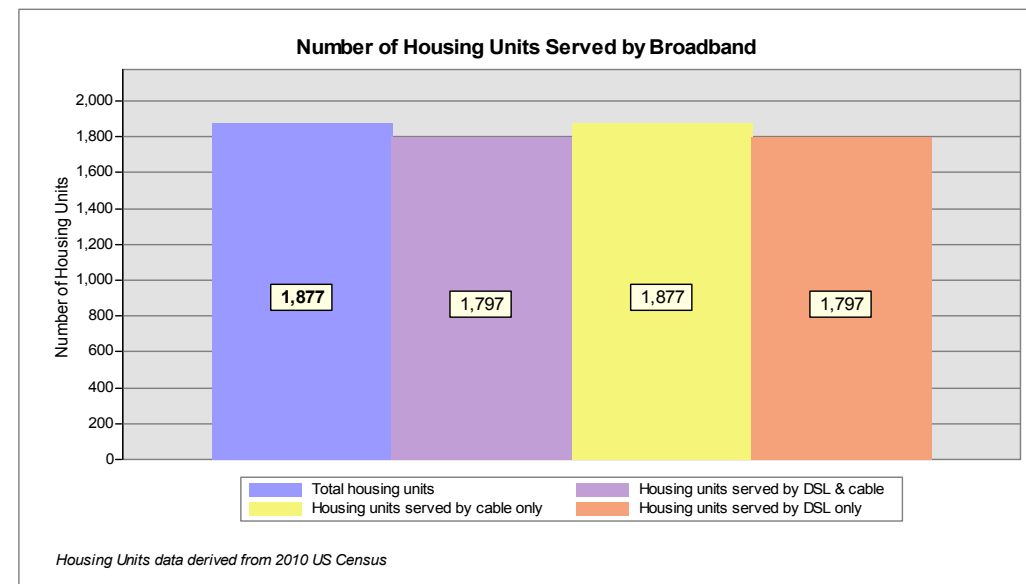

Broadband is defined as access that is at least **768 kbps downstream** and **200 kbps upstream**.
For more information on this project, please visit the NHBMP web site at: iwantbroadbandnh.org

Provider Name
FairPoint Communications, Inc.
G4 Communications
TIME WARNER CABLE