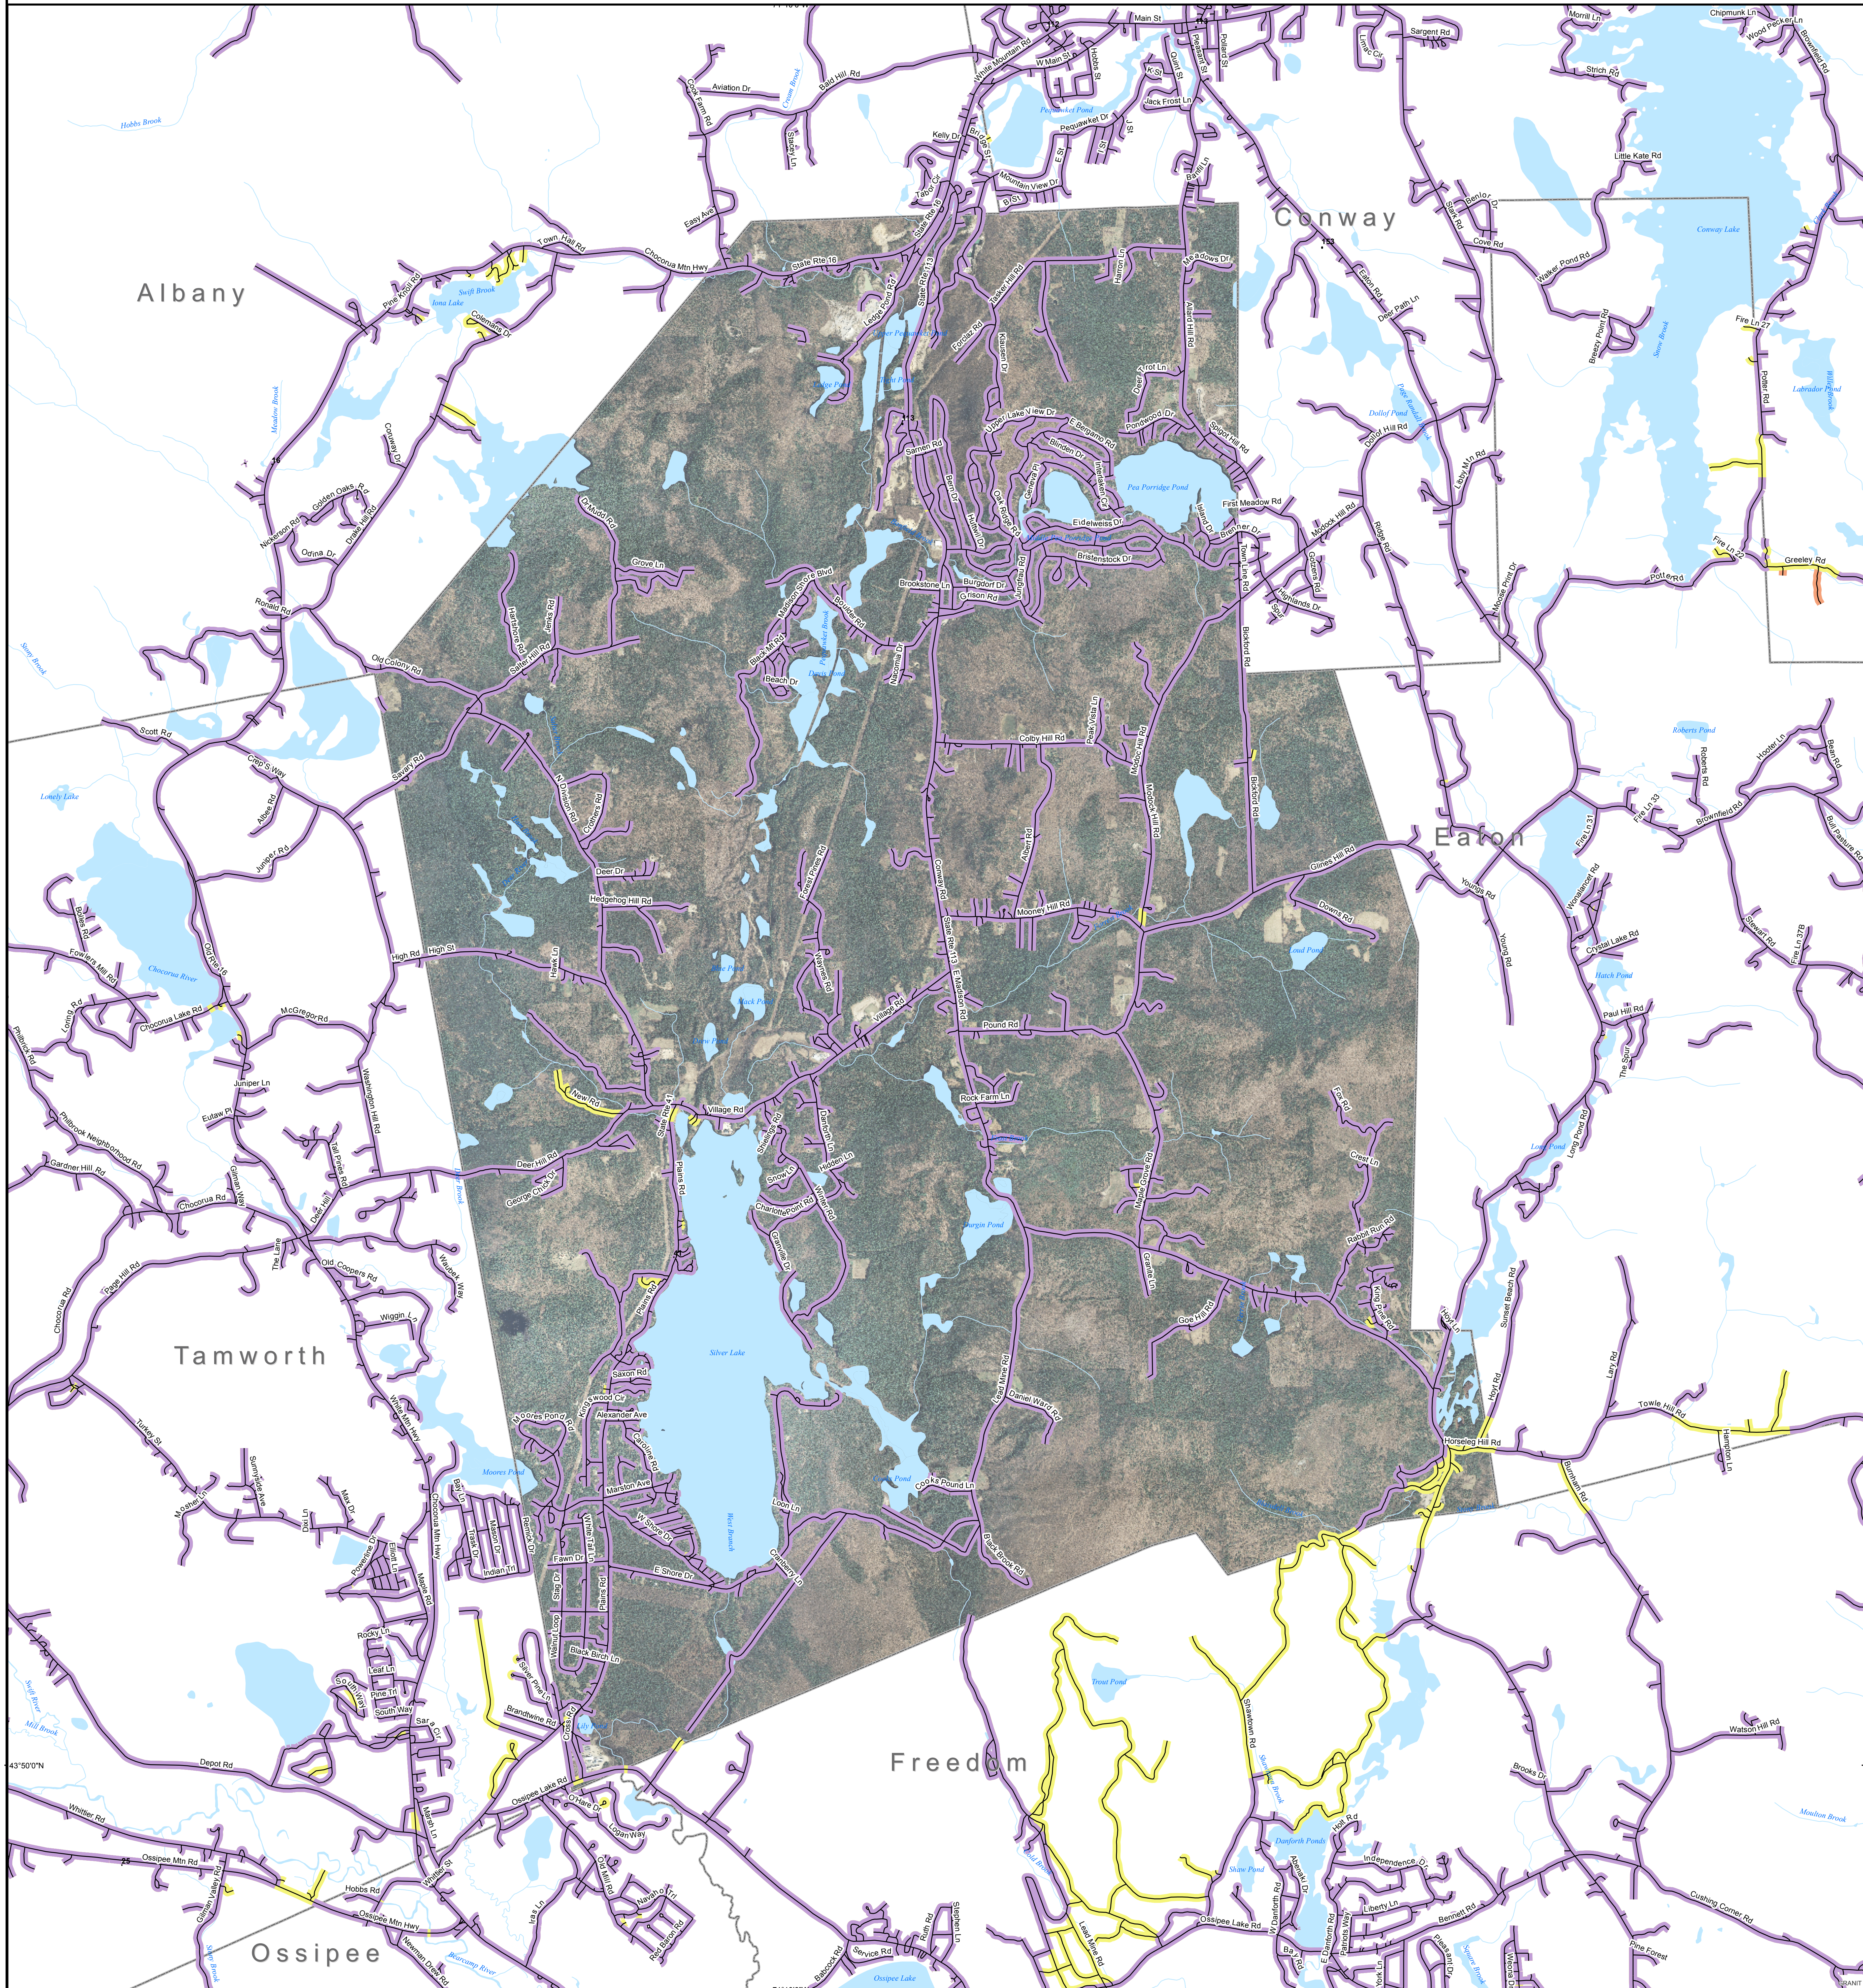

DSL & Cable Broadband Service Availability Town of Madison

MAP REVIEW:

Name:		Email:	
Title:		Phone:	
Organization:		Date:	
Number of changes:			
Comments (please attach separate sheet if needed):			

Map Key

- Roads served by DSL and cable
- Roads served by cable only
- Roads served by DSL only

This map displays broadband access information submitted to the NH Broadband Mapping & Planning Program (NHBMP) as of March 31, 2013. The map has been generated for the sole purpose of verifying locations of DSL and cable broadband services in each town in New Hampshire.

Broadband is defined as access that is at least **768 kbps downstream** and **200 kbps upstream**.
For more information on this project, please visit the NHBMP web site at: iwantbroadbandnh.org

Provider Name
FairPoint Communications, Inc.
G4 Communications
TIME WARNER CABLE