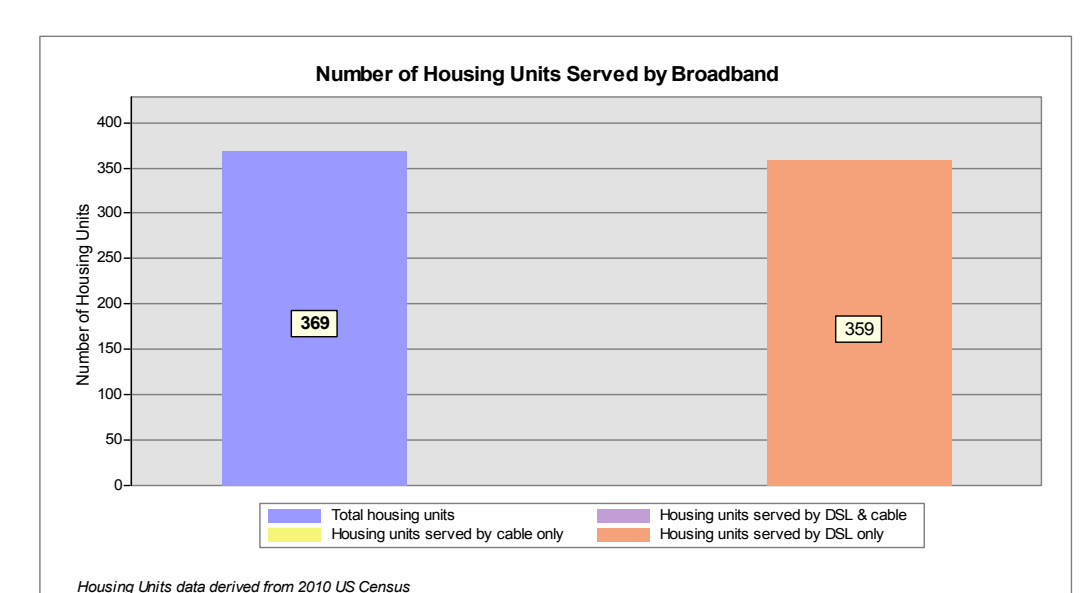

Broadband is defined as access that is at least **768 kbps downstream** and **200 kbps upstream**.

For more information on this project, please visit the NHBMPP web site at: iwantbroadbandnh.org

Provider Name