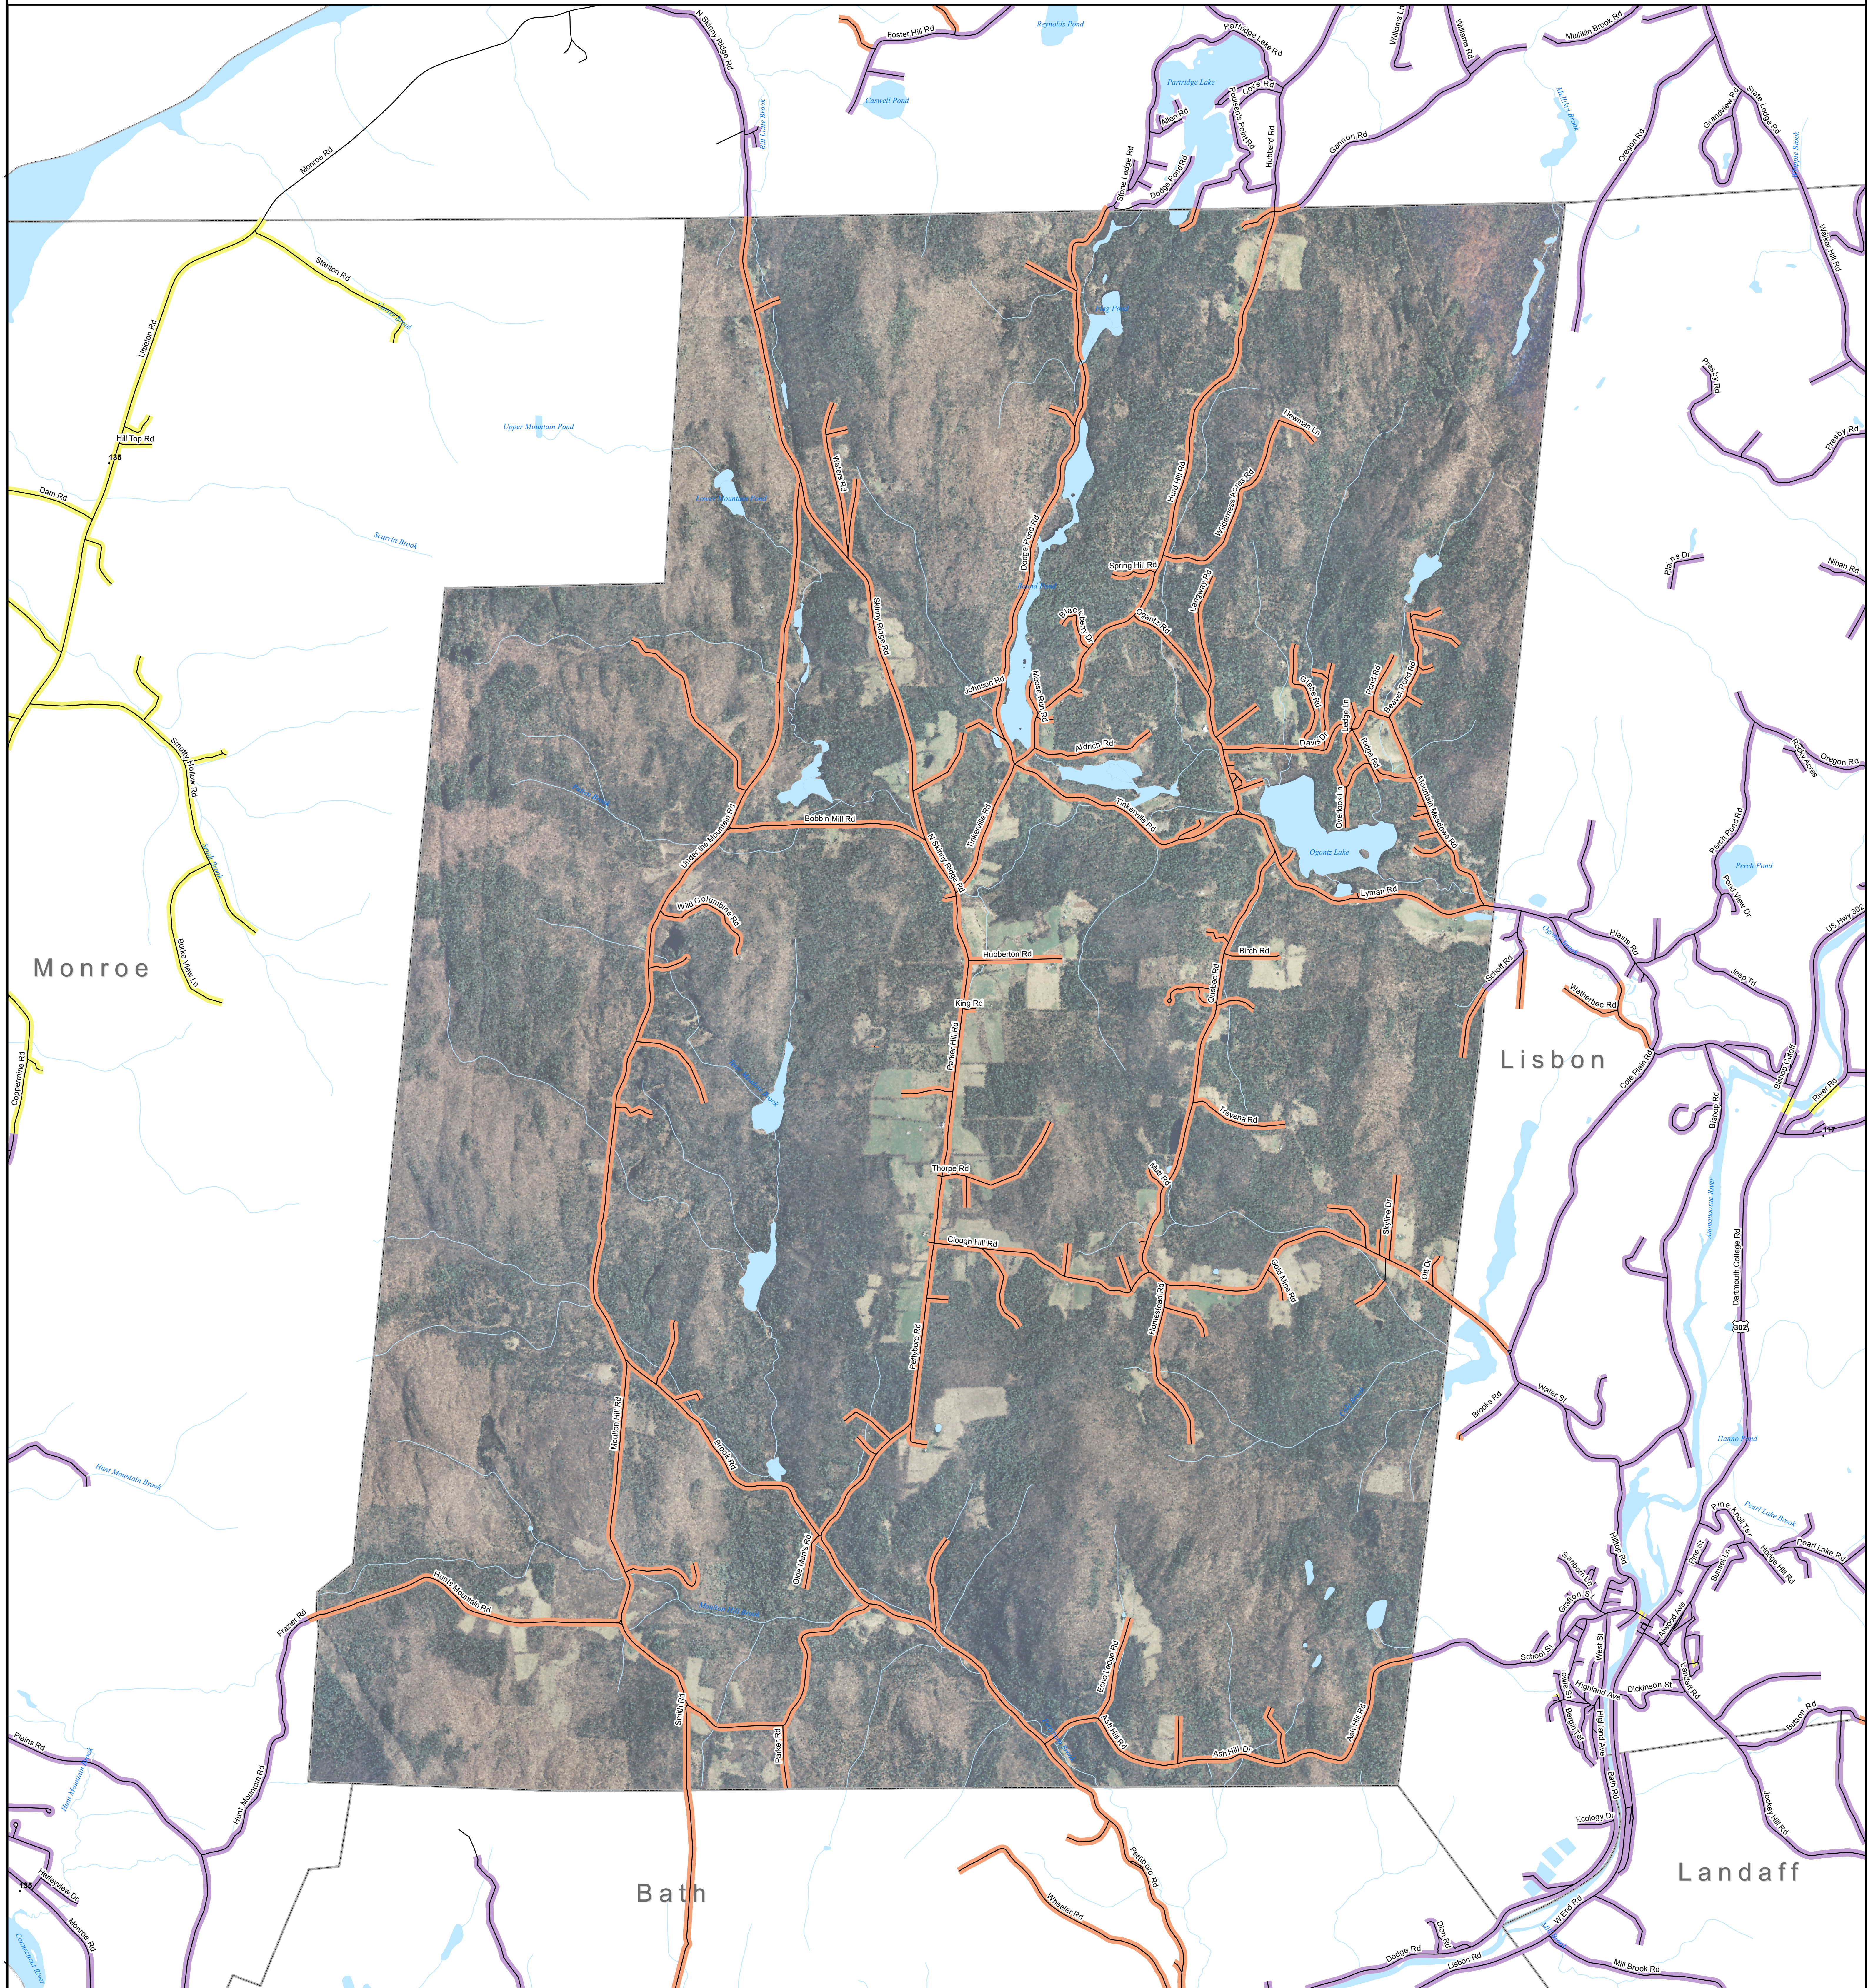

DSL & Cable Broadband Service Availability Town of Lyman

MAP REVIEW:

Name:		Email:	
Title:		Phone:	
Organization:		Date:	
Number of changes:			
Comments (please attach separate sheet if needed):			

Map Key

- Roads served by DSL and cable
- Roads served by cable only
- Roads served by DSL only

This map displays broadband access information submitted to the NH Broadband Mapping & Planning Program (NHBMPP) as of March 31, 2013. The map has been generated for the sole purpose of verifying locations of DSL and cable broadband services in each town in New Hampshire.

CHARTER COMMUNICATIONS INC.
FairPoint Communications, Inc.
TIME WARNER CABLE

Technology

Cable
DSL
Cable

Scale: 0 0.1250.25 0.5 0.75 1 Miles

NH GRANIT www.granit.unh.edu

UNIVERSITY of NEW HAMPSHIRE www.unh.edu

Locus Map