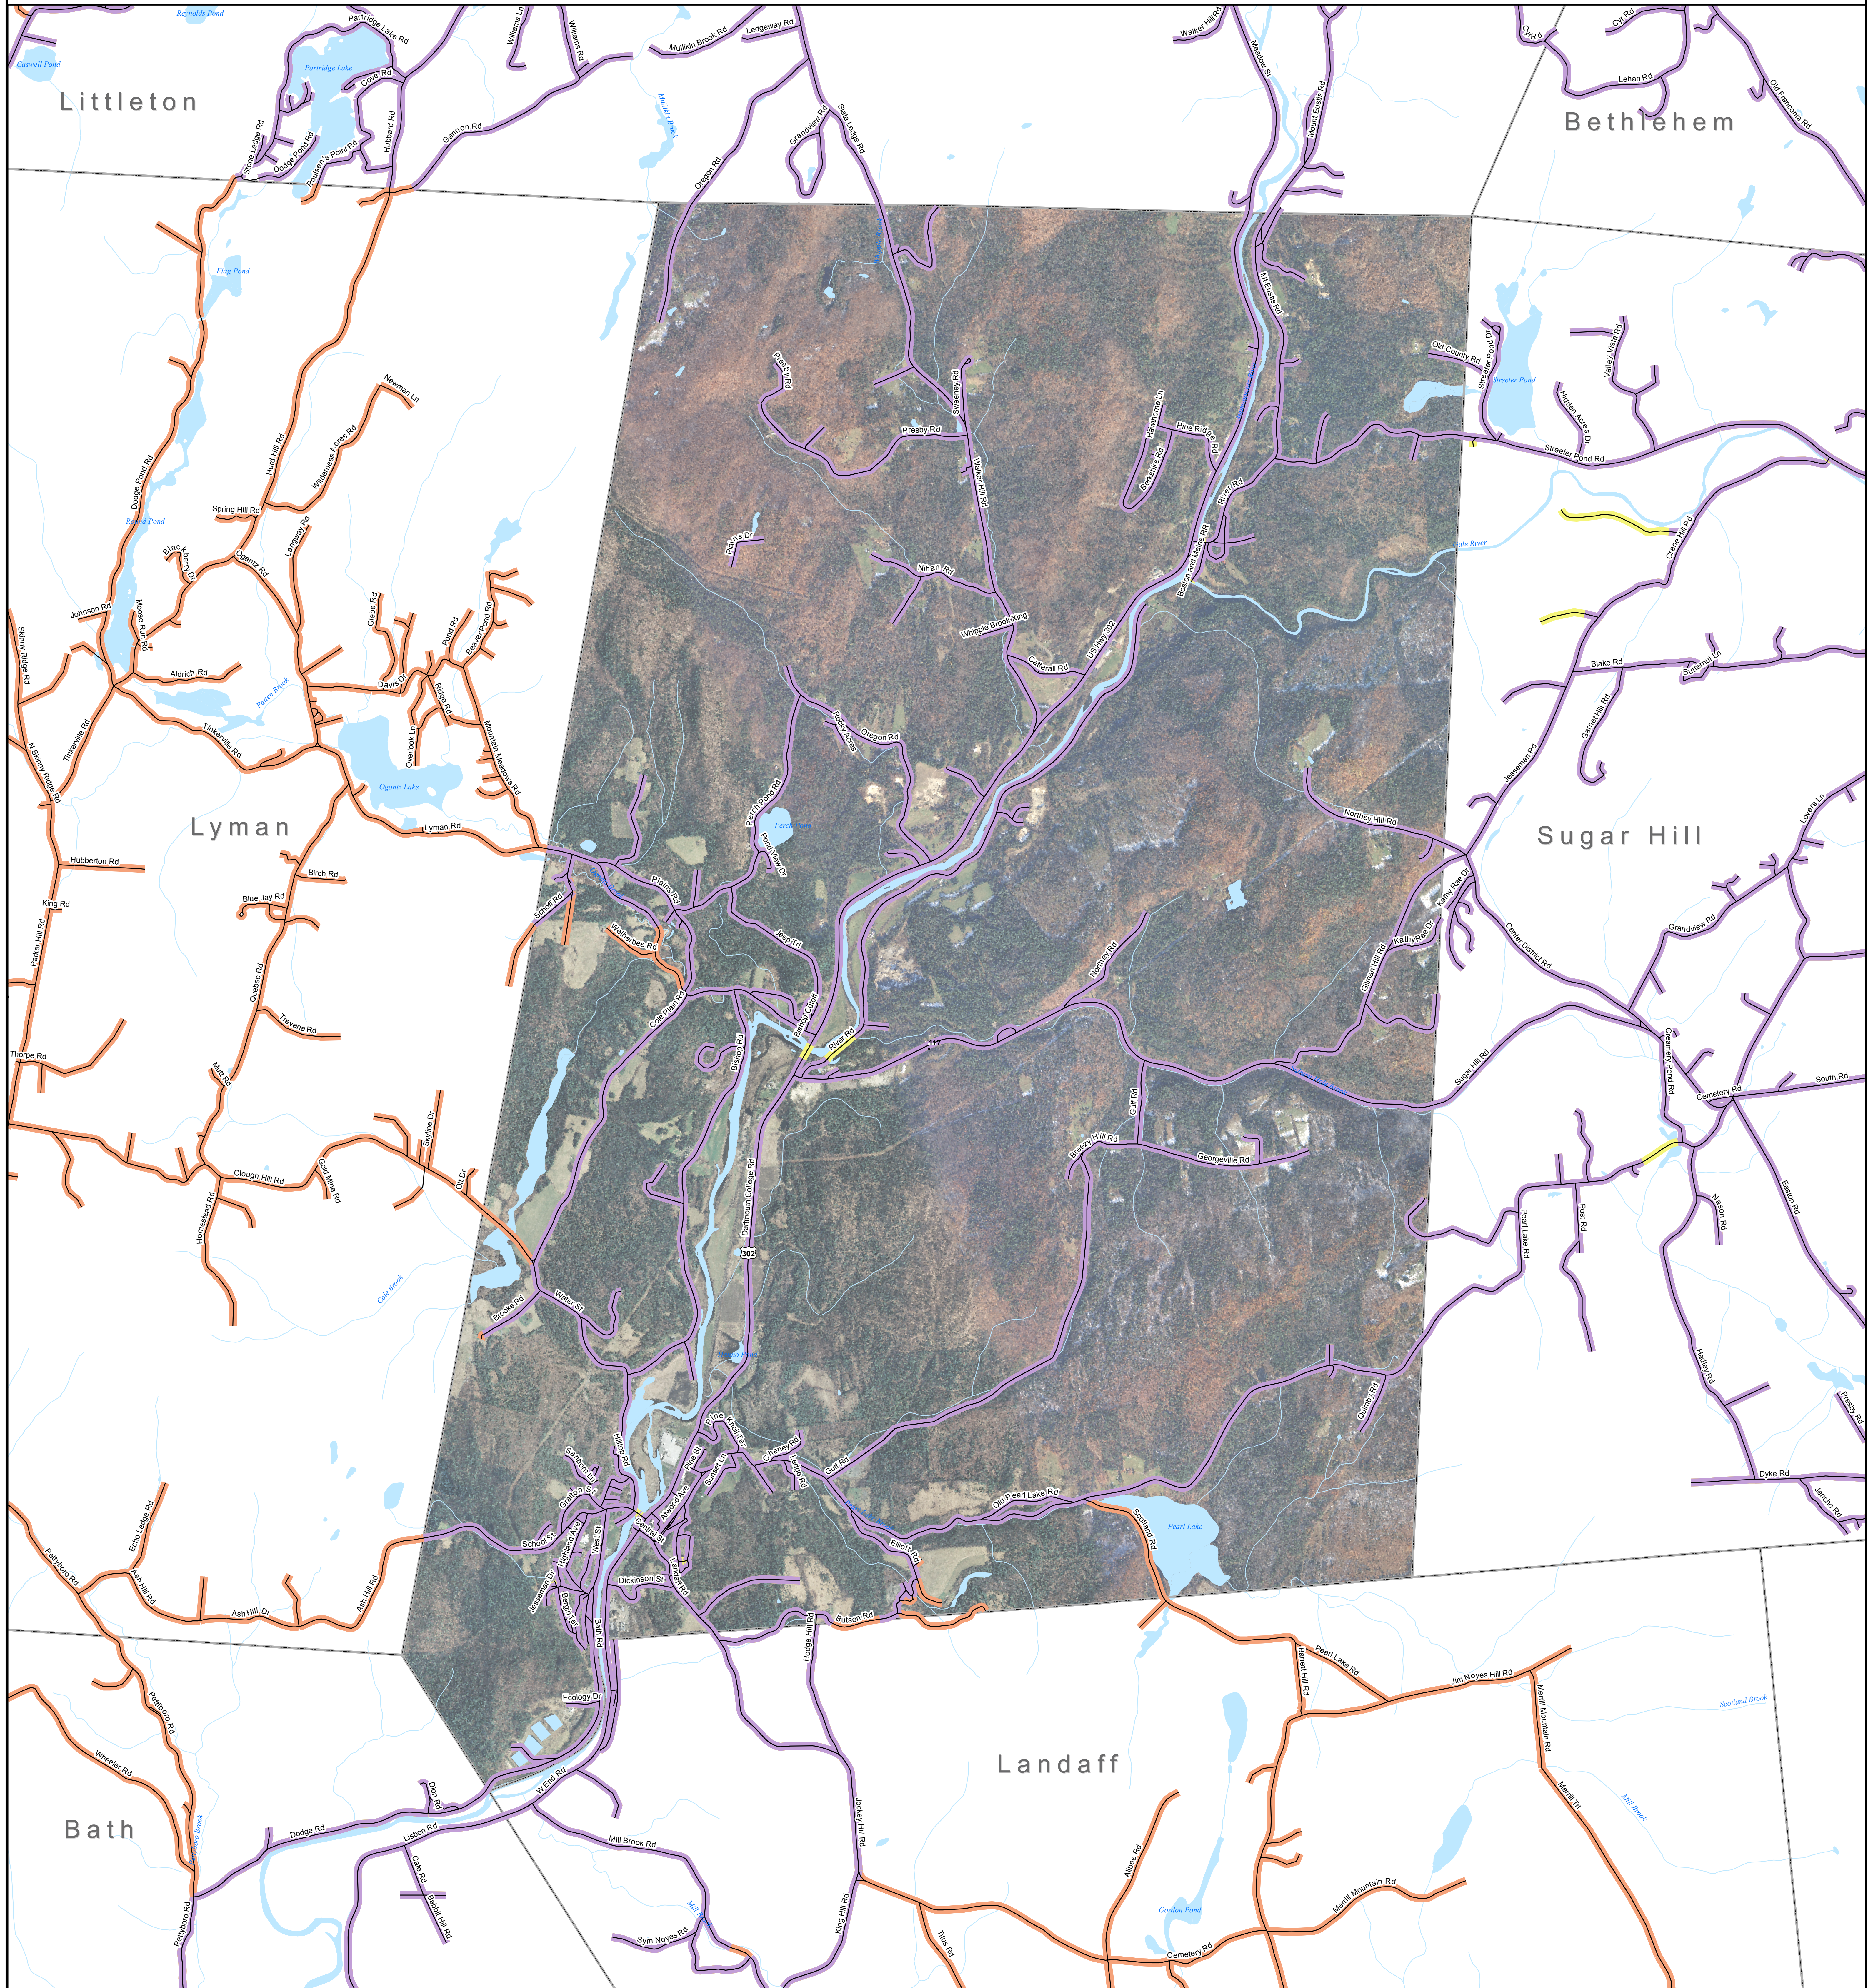

DSL & Cable Broadband Service Availability Town of Lisbon

MAP REVIEW:

Name:		Email:	
Title:		Phone:	
Organization:		Date:	
Number of changes:			
Comments (please attach separate sheet if needed):			

Map Key

- Roads served by DSL and cable
- Roads served by cable only
- Roads served by DSL only

This map displays broadband access information submitted to the NH Broadband Mapping & Planning Program (NHBMP) as of March 31, 2013. The map has been generated for the sole purpose of verifying locations of DSL and cable broadband services in each town in New Hampshire.

Broadband is defined as access that is at least **768 kbps downstream** and **200 kbps upstream**.
 For more information on this project, please visit the NHBMP web site at: iwantbroadbandnh.org

Provider Name
 FairPoint Communications, Inc.
 G4 Communications
 TIME WARNER CABLE

Technology
 DSL
 DSL
 Cable

Scale: 0 0.1250.25 0.5 0.75 1 Miles

NH GRANIT
www.granit.unh.edu

UNIVERSITY of NEW HAMPSHIRE
www.unh.edu

Locus Map