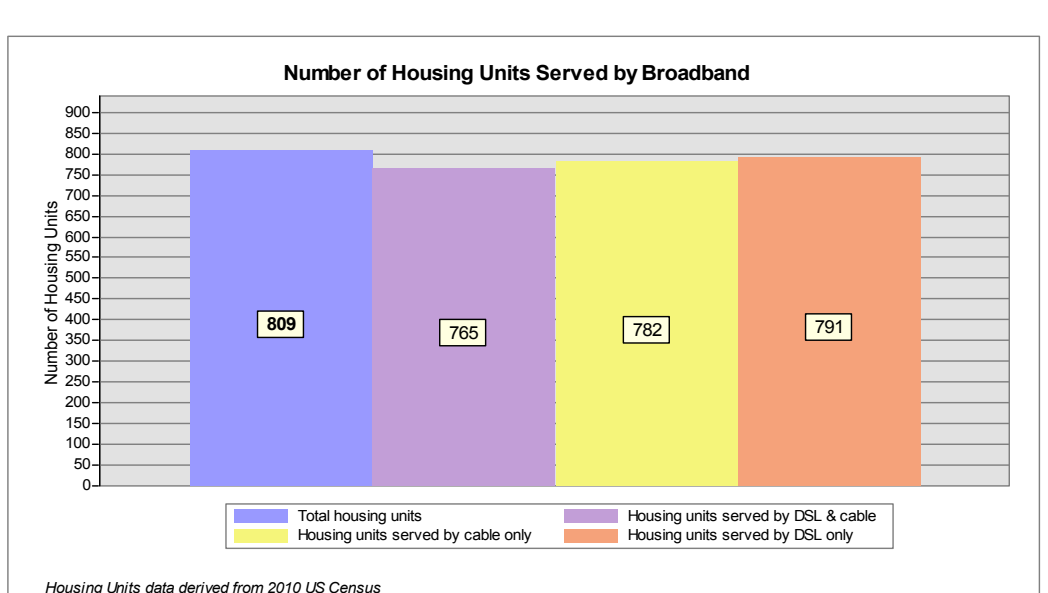

Broadband is defined as access that is at least **768 kbps downstream** and **200 kbps upstream**.
 For more information on this project, please visit the NHBMP web site at: iwantbroadbandnh.org

Provider Name
 FairPoint Communications, Inc.
 G4 Communications
 TIME WARNER CABLE