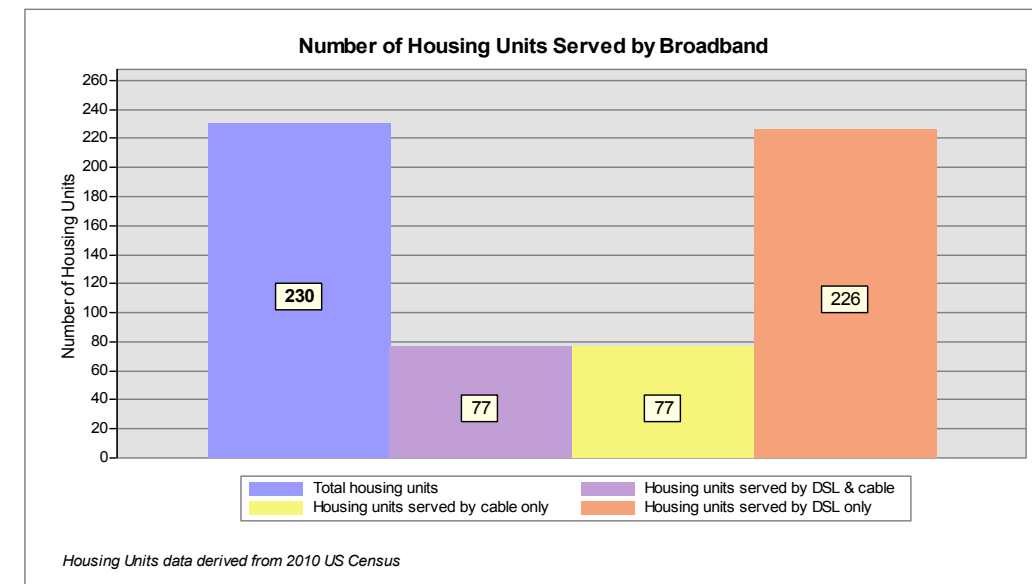

Broadband is defined as access that is at least **768 kbps downstream** and **200 kbps upstream**.
 For more information on this project, please visit the NHBMP web site at: iwantbroadbandnh.org

Provider Name
 CHARTER COMMUNICATIONS INC.
 FairPoint Communications, Inc.
 TIME WARNER CABLE