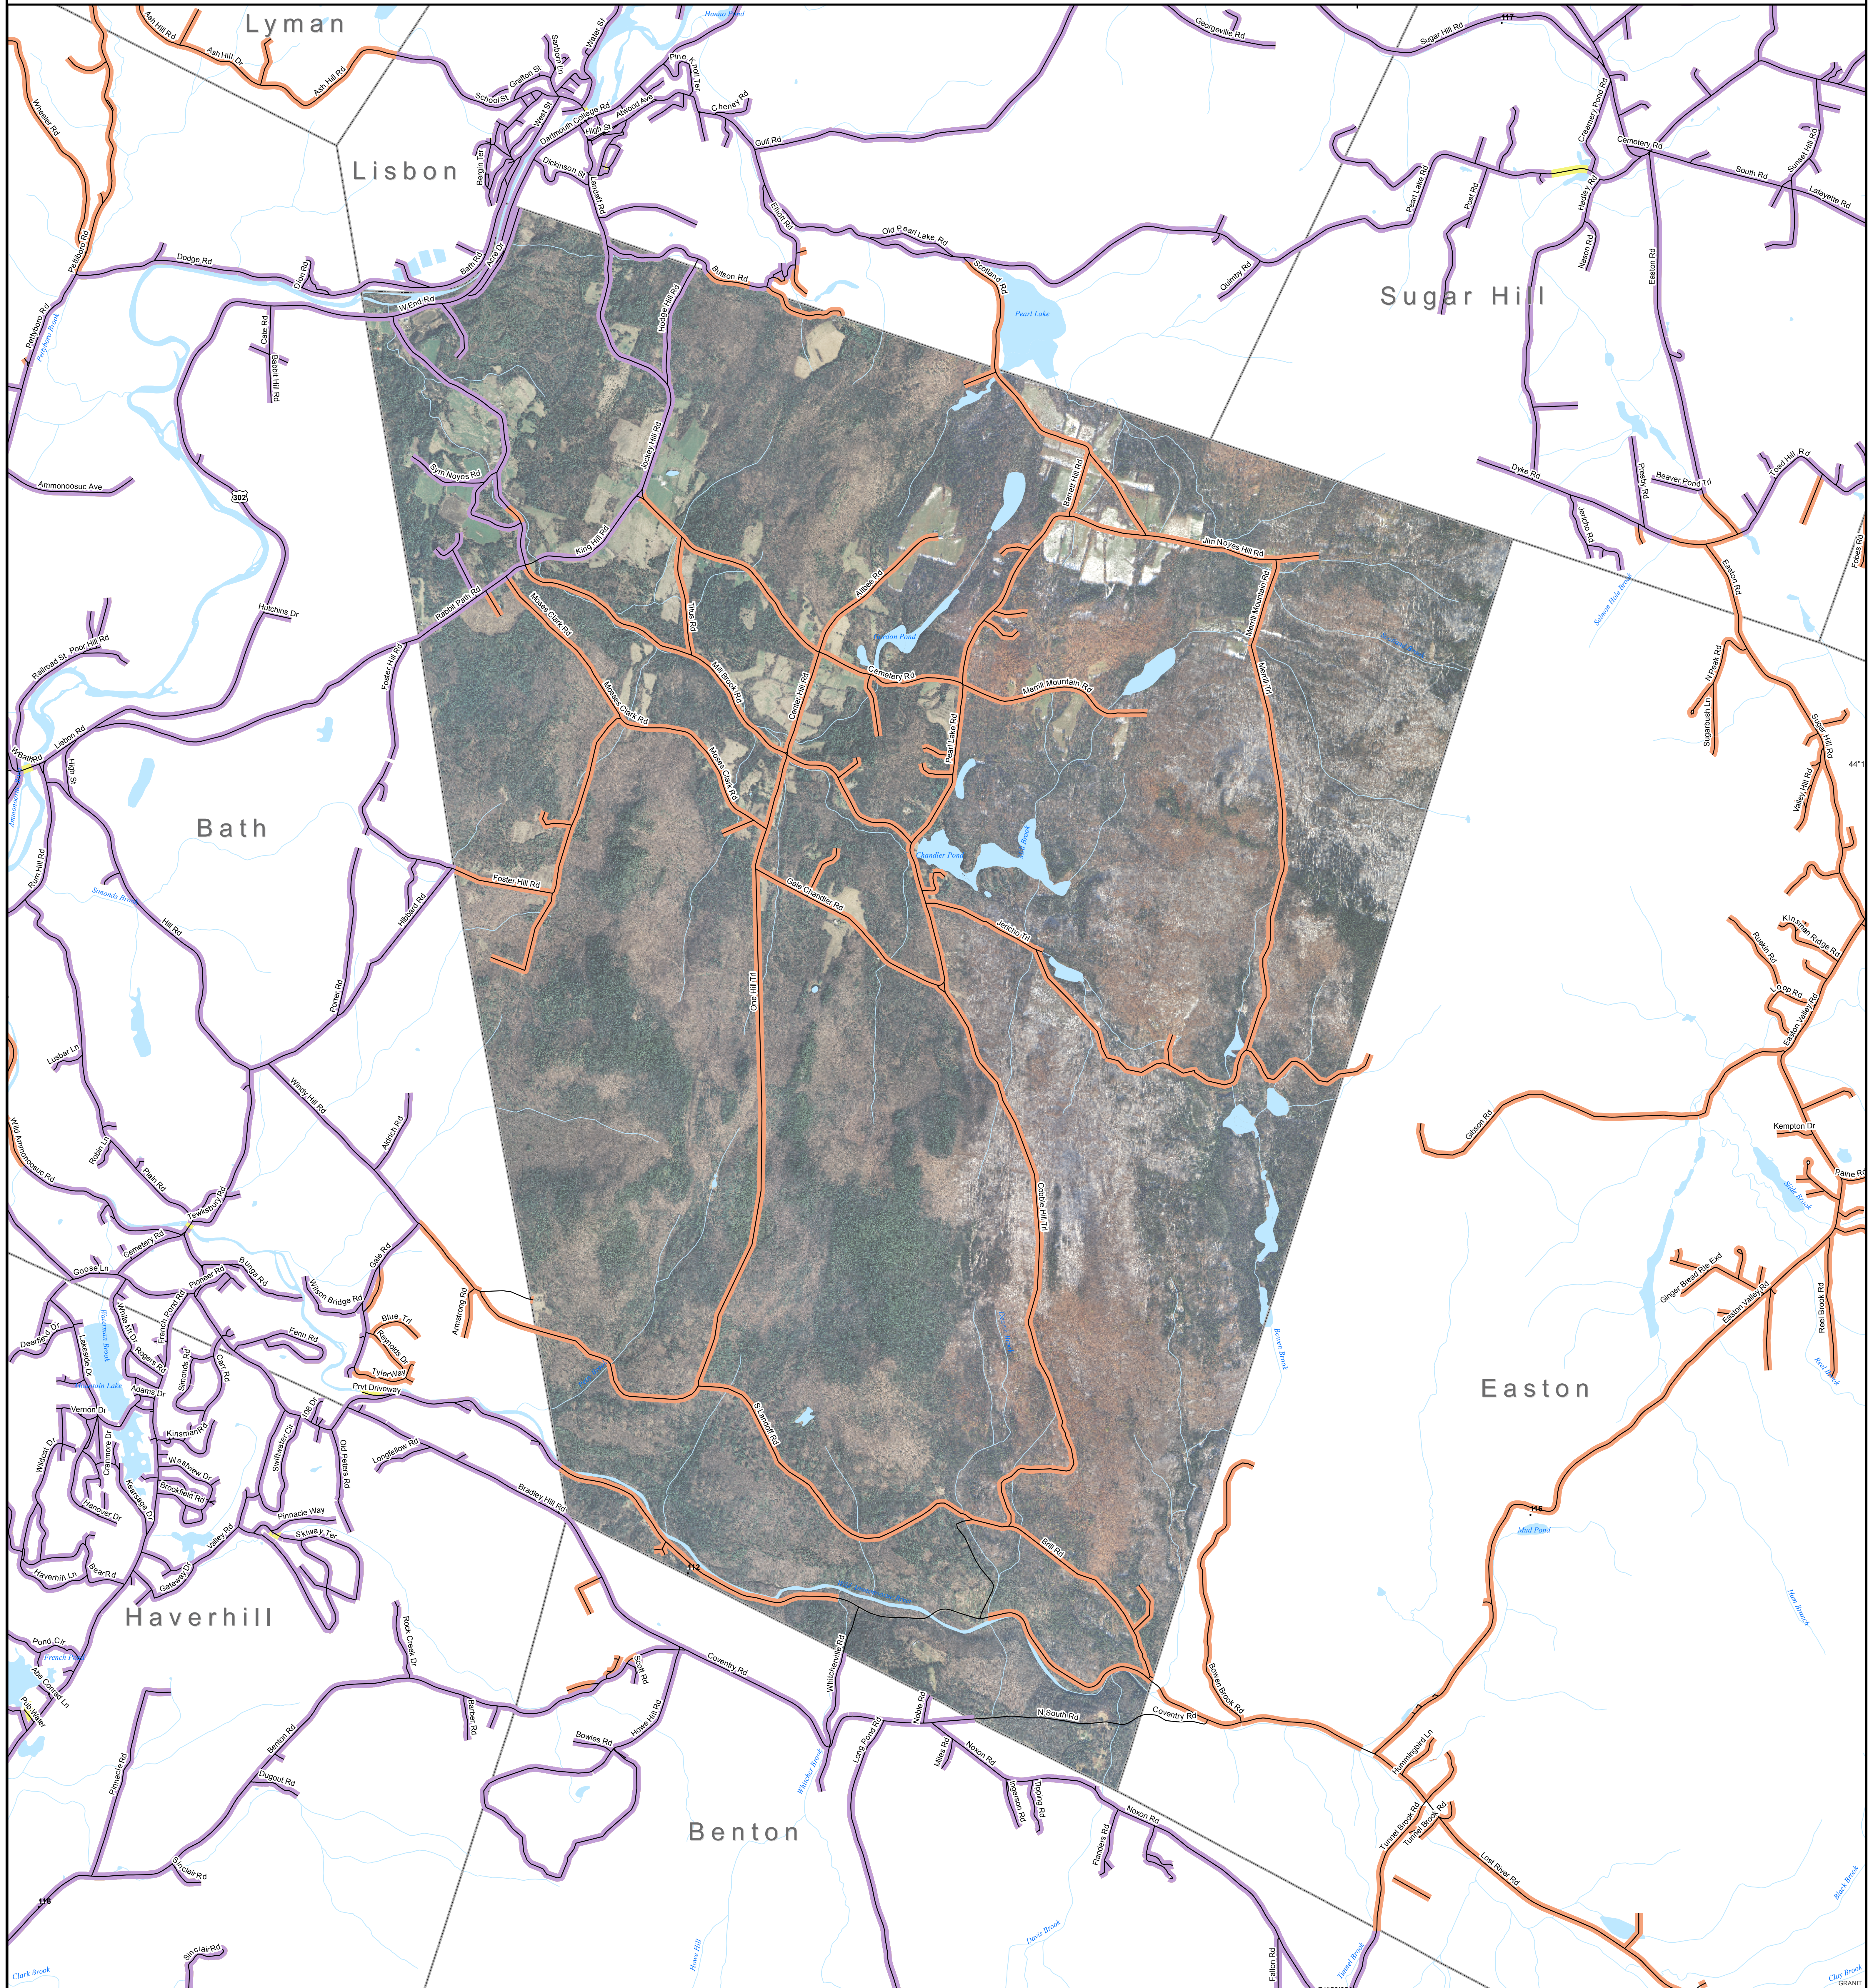

DSL & Cable Broadband Service Availability Town of Landaff

MAP REVIEW:

Name:		Email:	
Title:		Phone:	
Organization:		Date:	
Number of changes:			
Comments (please attach separate sheet if needed):			

- Map Key**
- Roads served by DSL and cable
 - Roads served by cable only
 - Roads served by DSL only

This map displays broadband access information submitted to the NH Broadband Mapping & Planning Program (NHBMP) as of March 31, 2013. The map has been generated for the sole purpose of verifying locations of DSL and cable broadband services in each town in New Hampshire.

Broadband is defined as access that is at least **768 kbps downstream** and **200 kbps upstream**.
 For more information on this project, please visit the NHBMP web site at: iwantbroadbandnh.org

Provider Name
 CHARTER COMMUNICATIONS INC.
 FairPoint Communications, Inc.
 TIME WARNER CABLE