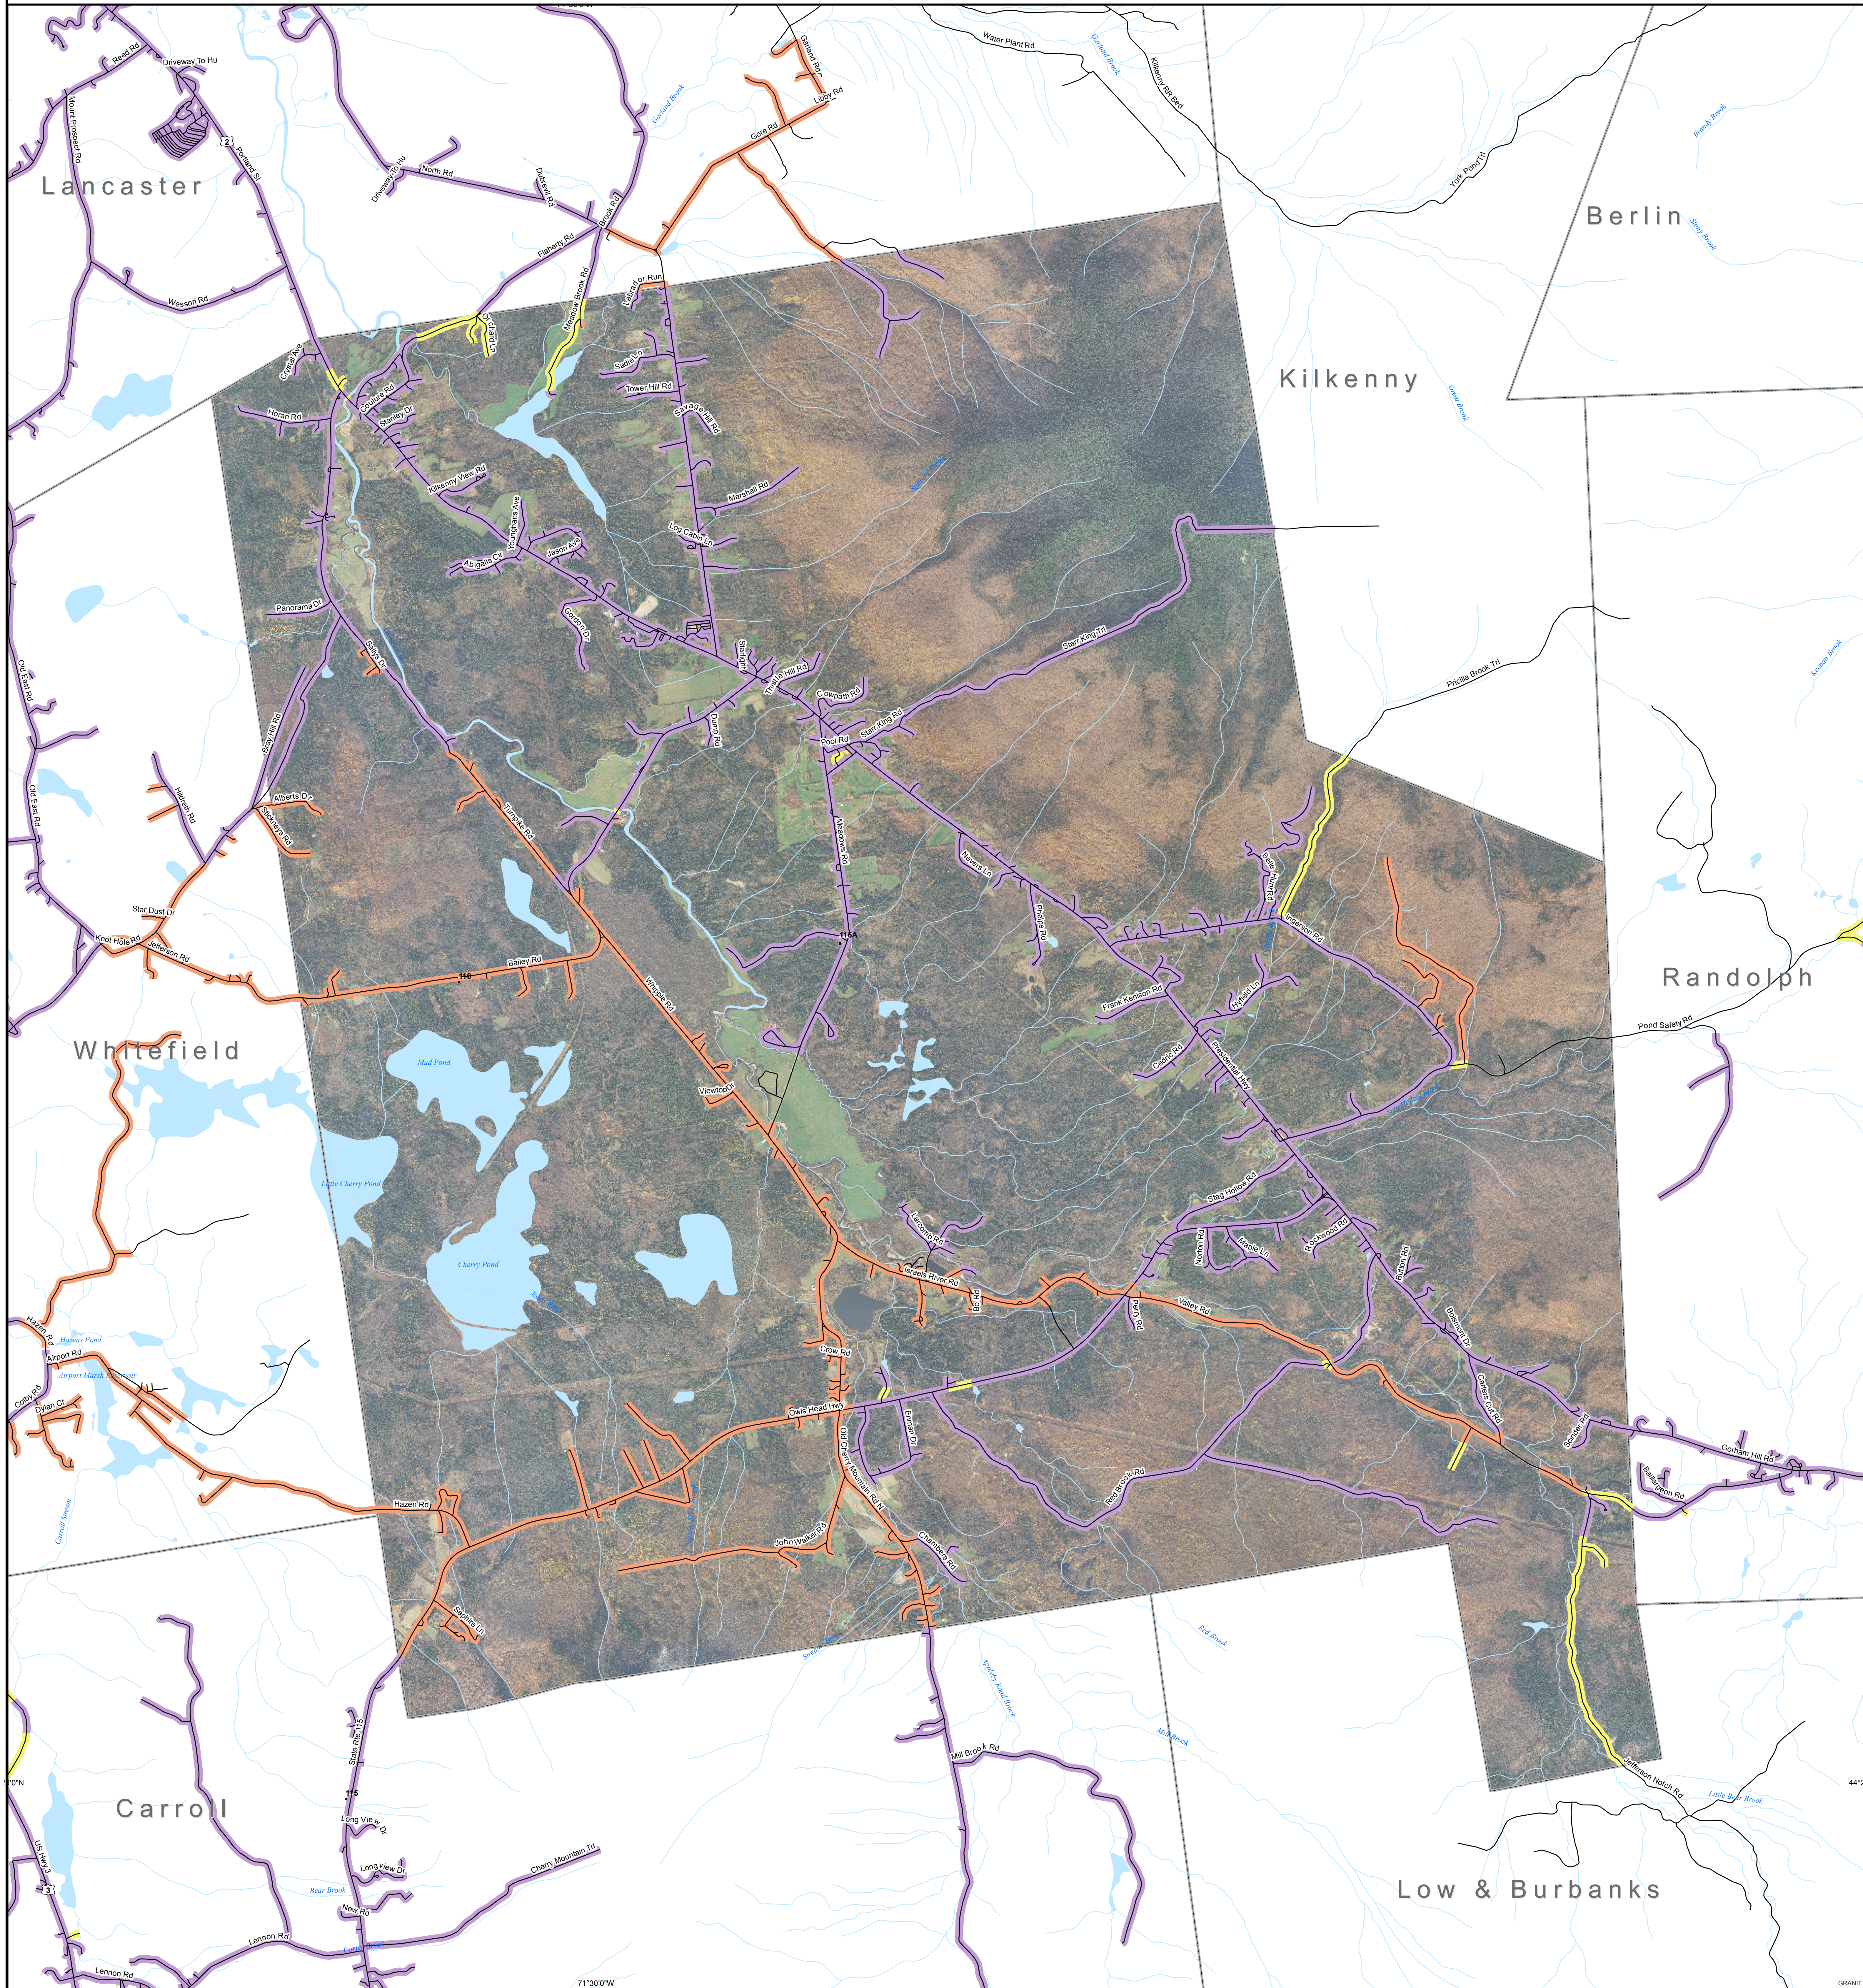

DSL & Cable Broadband Service Availability Town of Jefferson

MAP REVIEW:

Name:		Email:	
Title:		Phone:	
Organization:		Date:	
Number of changes:			
Comments (please attach separate sheet if needed):			

Map Key

- Roads served by DSL and cable
- Roads served by cable only
- Roads served by DSL only

This map displays broadband access information submitted to the NH Broadband Mapping & Planning Program (NHBMP) as of March 31, 2013. The map has been generated for the sole purpose of verifying locations of DSL and cable broadband services in each town in New Hampshire.

Broadband is defined as access that is at least **768 kbps downstream** and **200 kbps upstream**.

For more information on this project, please visit the NHBMP web site at: iwantbroadbandnh.org

Provider Name
FairPoint Communications, Inc.
TIME WARNER CABLE

Technology
DSL
Cable

Scale: 0 0.15 0.3 0.6 0.9 1.2 Miles

N

www.granit.unh.edu

UNIVERSITY of NEW HAMPSHIRE
www.unh.edu

Locus Map