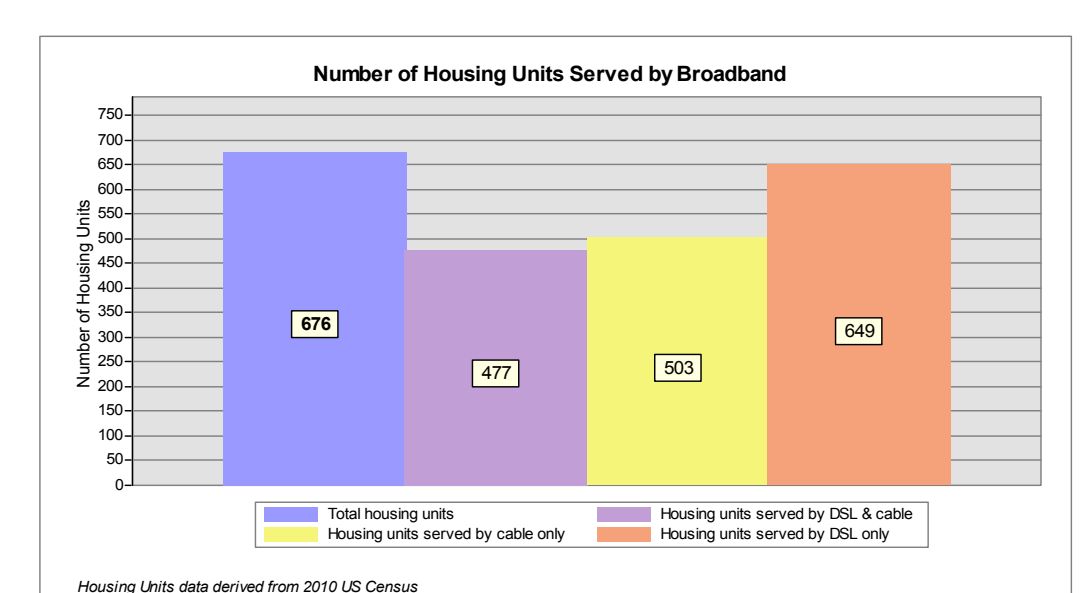

Broadband is defined as access that is at least **768 kbps downstream** and **200 kbps upstream**.

For more information on this project, please visit the NHBMP web site at: iwantbroadbandnh.org

Provider Name
FairPoint Communications, Inc.
TIME WARNER CABLE