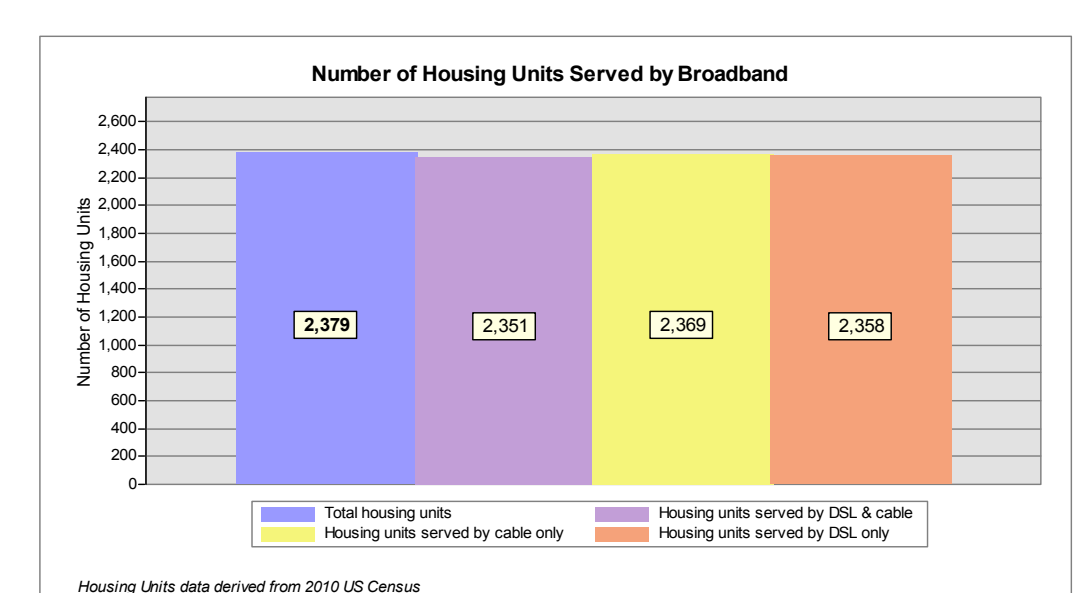

Broadband is defined as access that is at least **768 kbps downstream** and **200 kbps upstream**.
 For more information on this project, please visit the NHBMPP web site at: iwantbroadbandnh.org

Provider Name
 CHARTER COMMUNICATIONS INC.
 FairPoint Communications, Inc.
 TIME WARNER CABLE