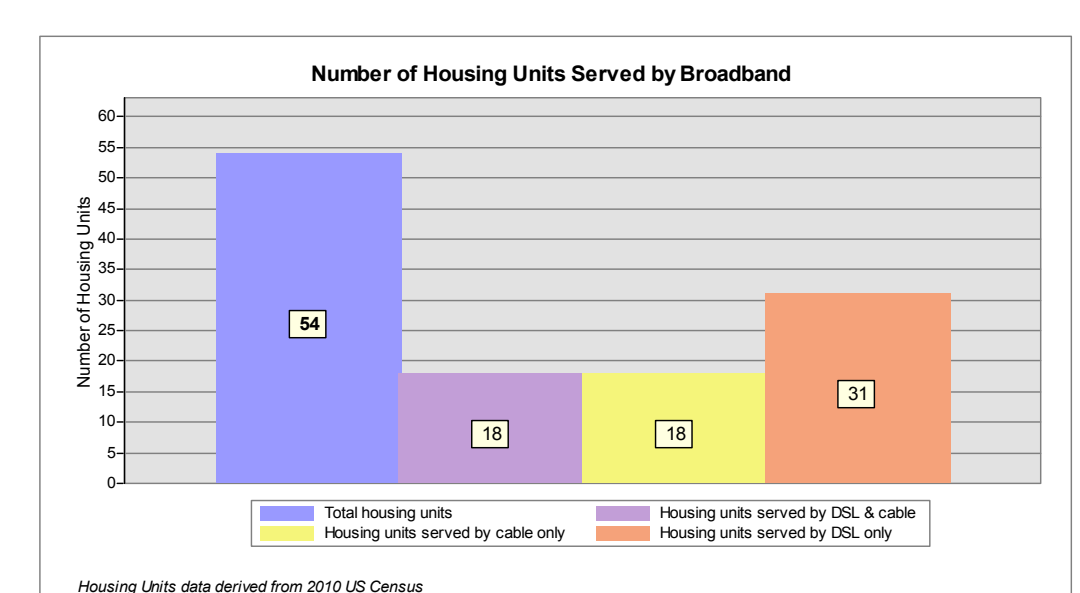

Broadband is defined as access that is at least **768 kbps downstream** and **200 kbps upstream**.
 For more information on this project, please visit the NHBMP web site at: www.iwantbroadbandnh.org

Provider Name
 FairPoint Communications, Inc.
 TIME WARNER CABLE