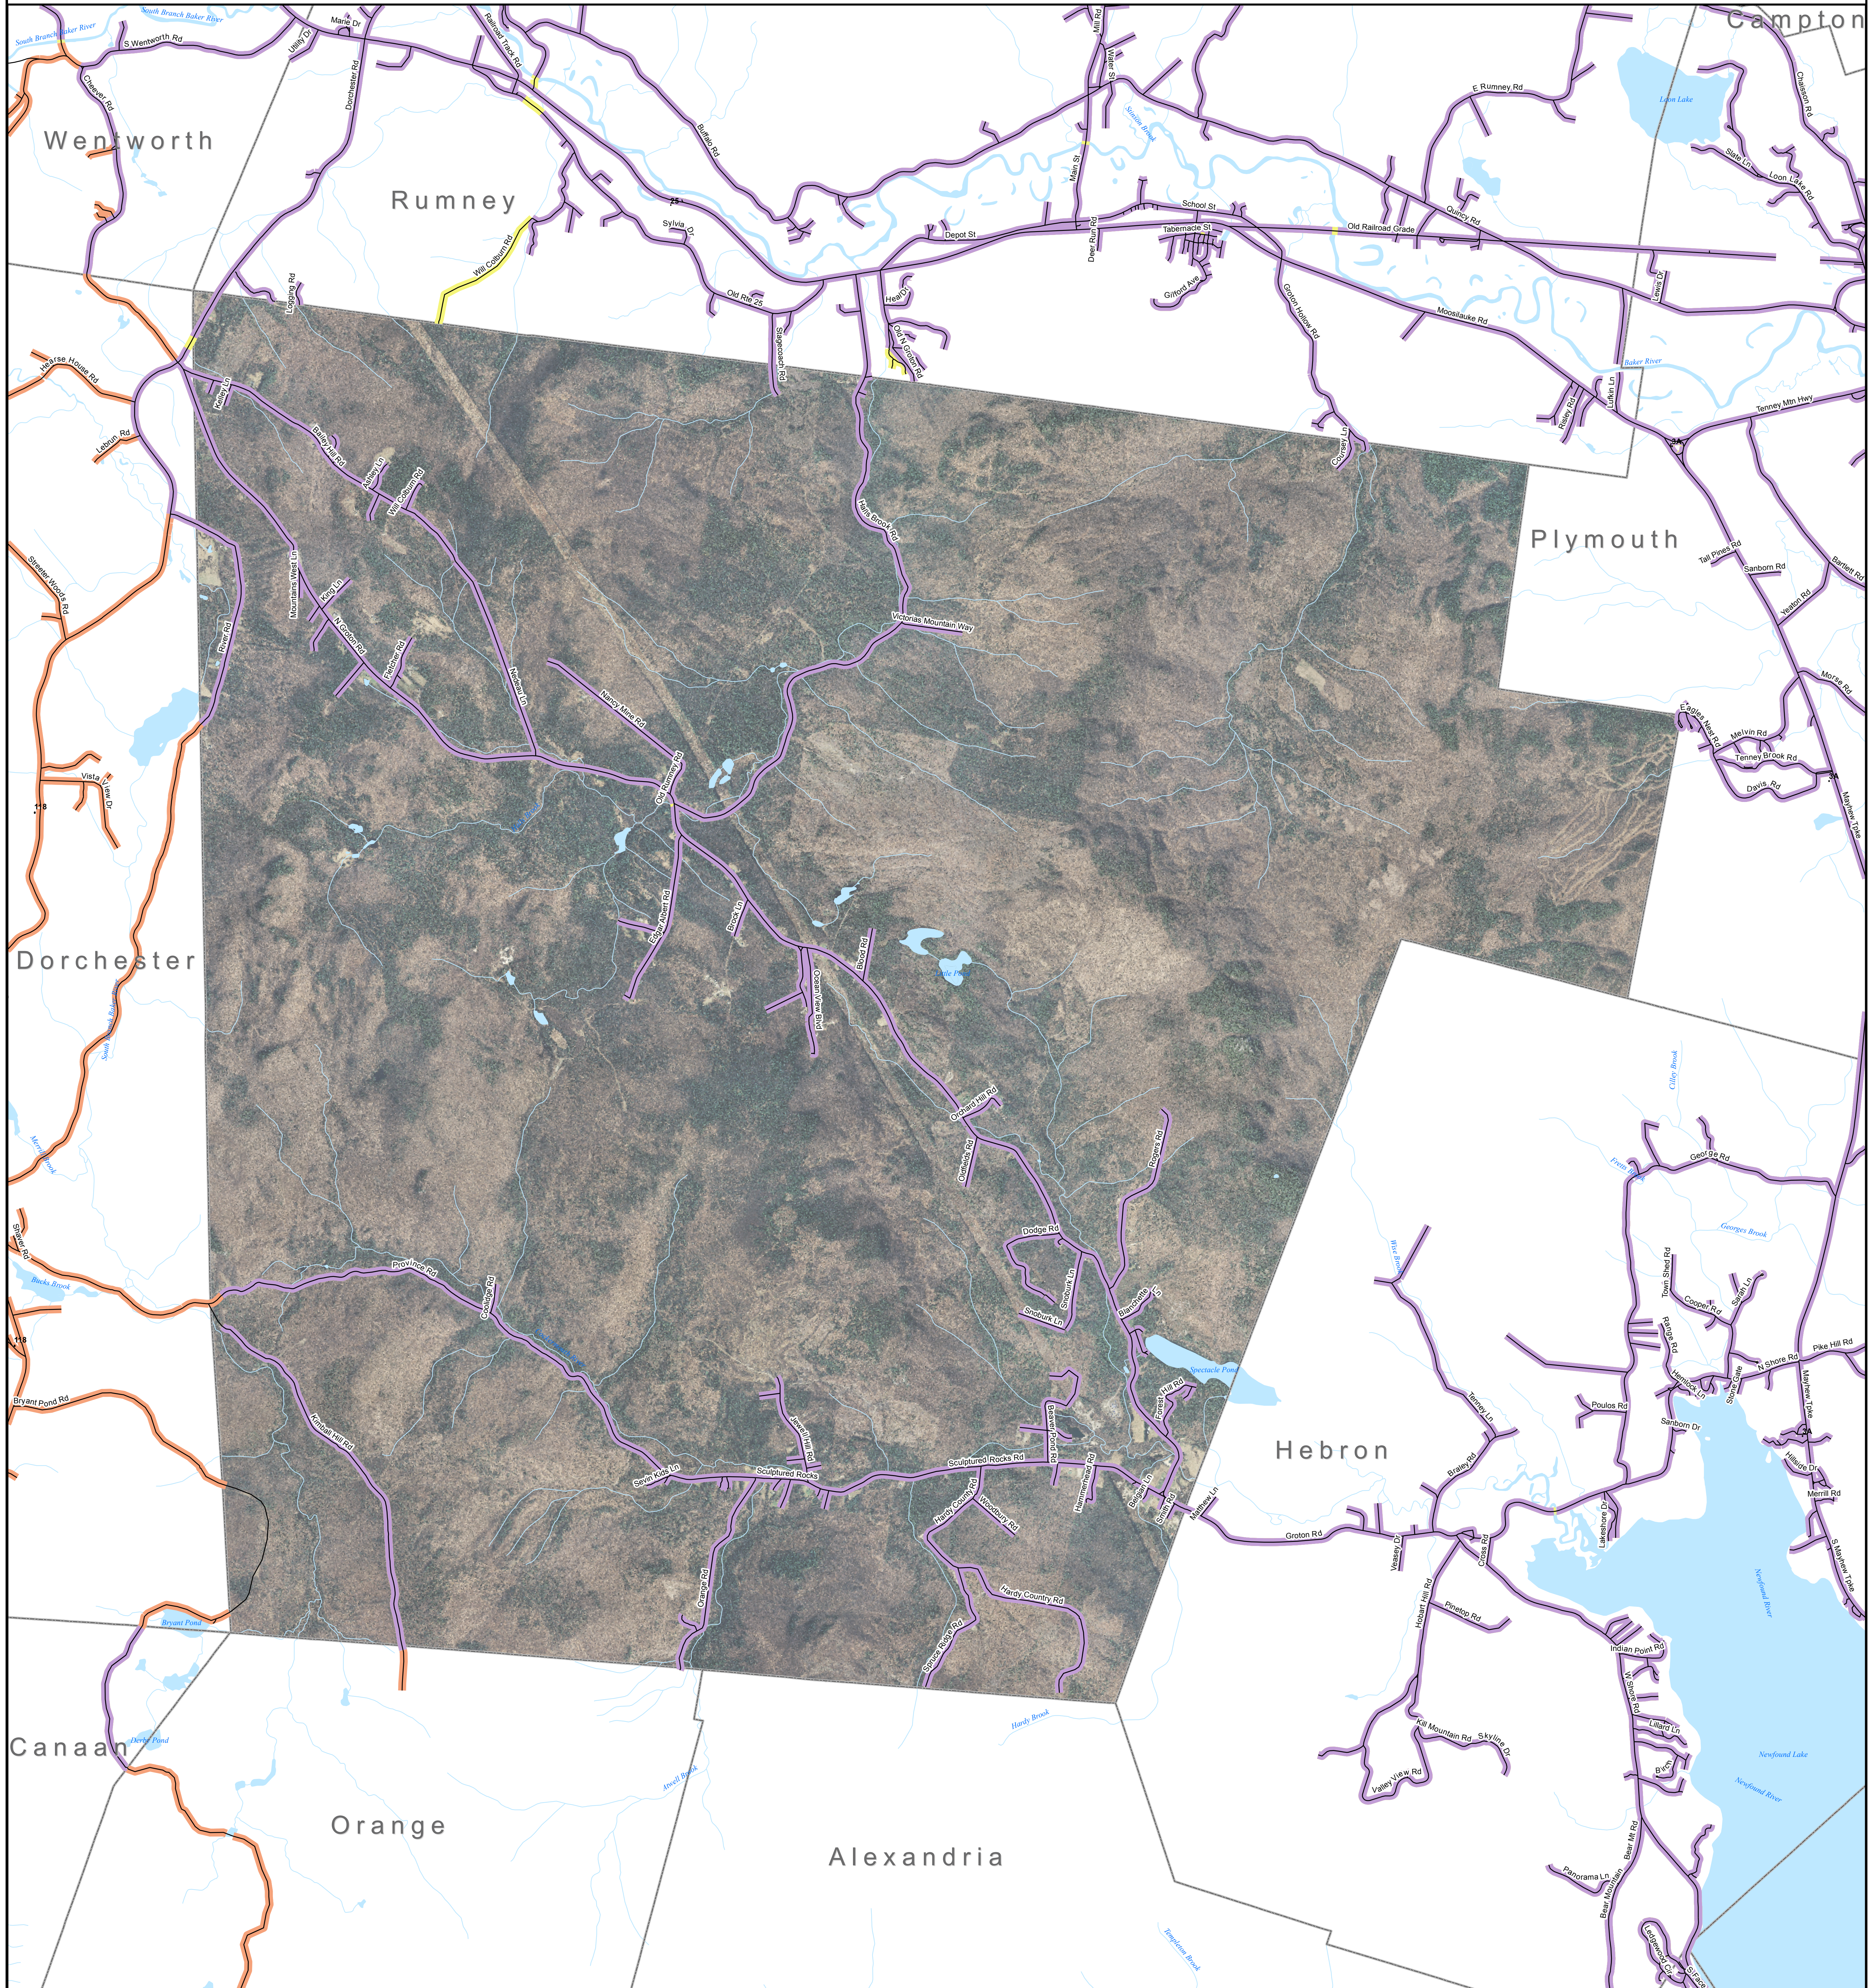

DSL & Cable Broadband Service Availability Town of Groton

MAP REVIEW:

Name:		Email:	
Title:		Phone:	
Organization:		Date:	
Number of changes:			
Comments (please attach separate sheet if needed):			

Map Key

- Roads served by DSL and cable
- Roads served by cable only
- Roads served by DSL only

This map displays broadband access information submitted to the NH Broadband Mapping & Planning Program (NHBMP) as of March 31, 2013. The map has been generated for the sole purpose of verifying locations of DSL and cable broadband services in each town in New Hampshire.

FairPoint Communications, Inc.
MetroCast
TIME WARNER CABLE

Technology

DSL
Cable
Cable

The New Hampshire Broadband Mapping and Planning Program is funded under grant #33-50-M09048 from the US Dept. of Commerce to the University of New Hampshire.