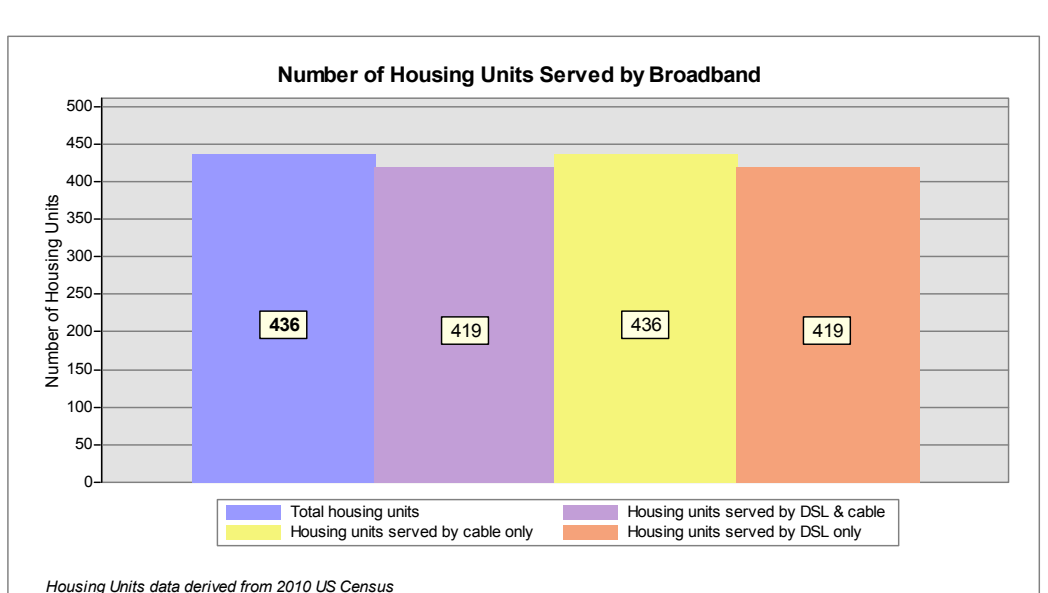

Broadband is defined as access that is at least **768 kbps downstream** and **200 kbps upstream**.

For more information on this project, please visit the NHBMP web site at: iwantbroadbandnh.org

Provider Name