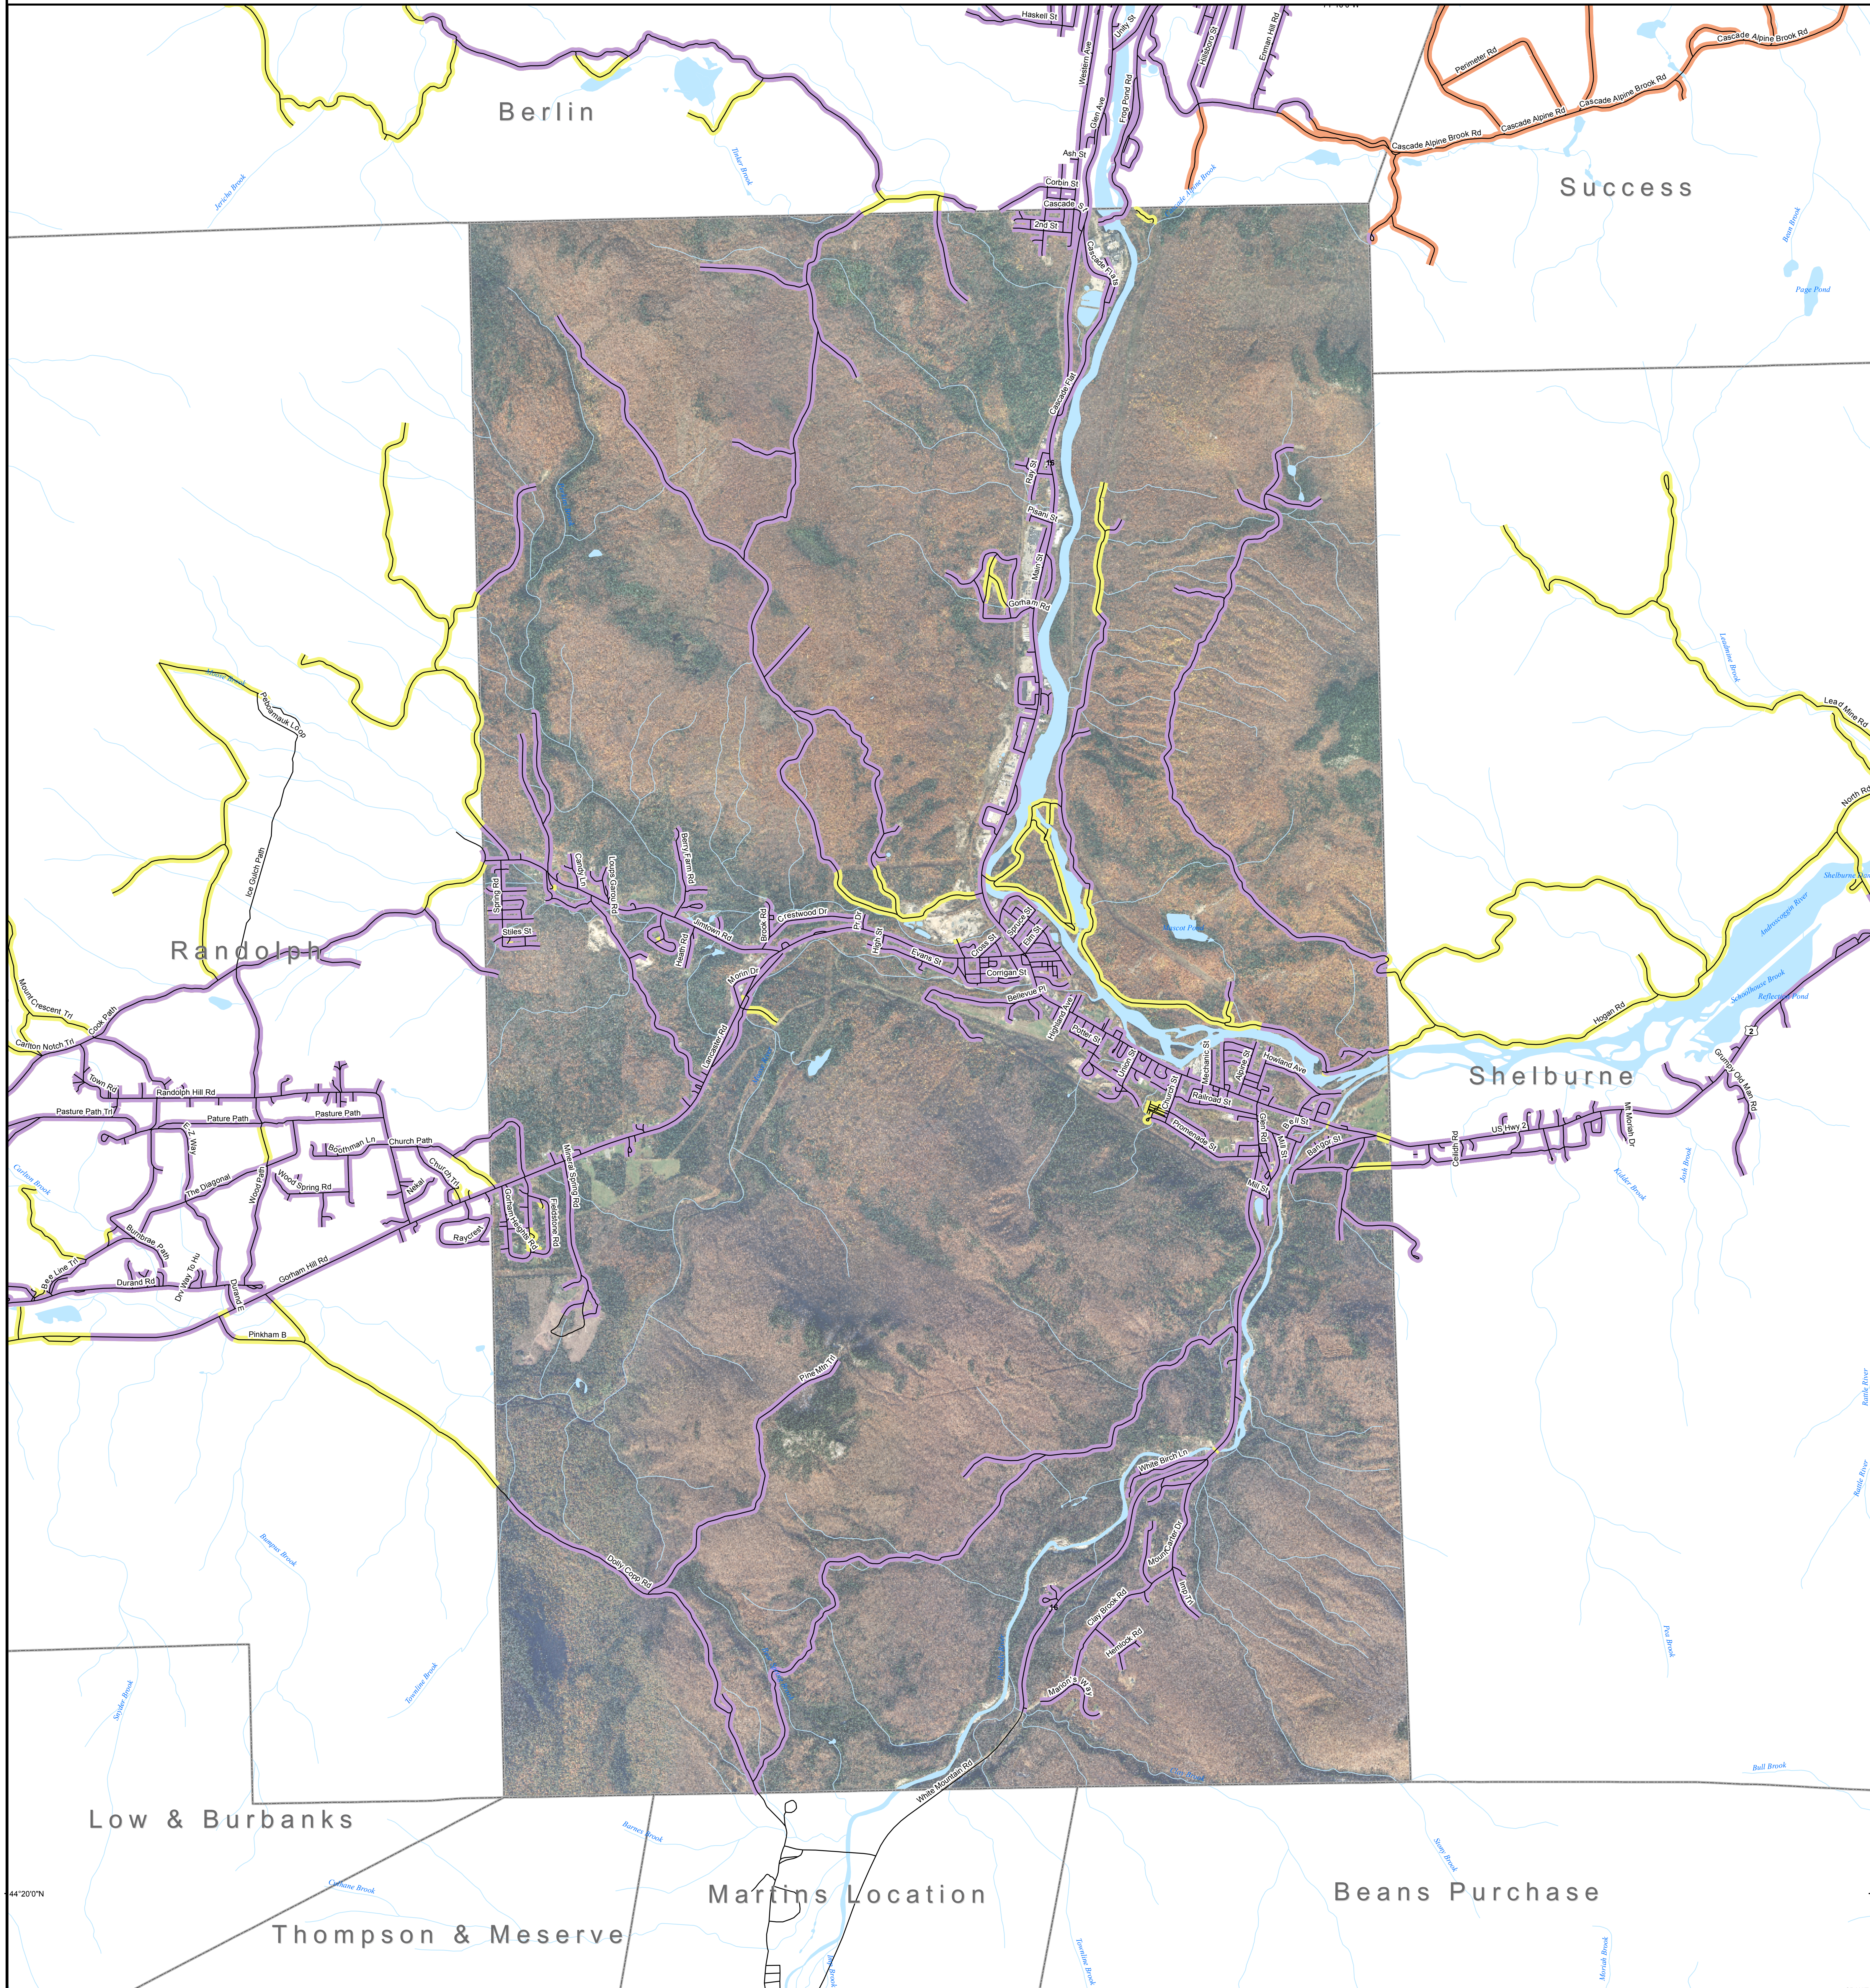

# DSL & Cable Broadband Service Availability Town of Gorham

MAP REVIEW:

Name:		Email:	
Title:		Phone:	
Organization:		Date:	
Number of changes:			
Comments (please attach separate sheet if needed):			

**Map Key**

- Roads served by DSL and cable
- Roads served by cable only
- Roads served by DSL only

This map displays broadband access information submitted to the NH Broadband Mapping & Planning Program (NHBMPP) as of March 31, 2013. The map has been generated for the sole purpose of verifying locations of DSL and cable broadband services in each town in New Hampshire.

Broadband is defined as access that is at least **768 kbps downstream** and **200 kbps upstream**.

For more information on this project, please visit the NHBMPP web site at: [iwantbroadbandnh.org](http://iwantbroadbandnh.org)

**Provider Name**

FairPoint Communications, Inc.  
G4 Communications  
TIME WARNER CABLE

**Technology**

DSL  
DSL  
Cable

North arrow and scale bar (0 to 1 mile).

NH GRANIT logo and website: [www.granit.unh.edu](http://www.granit.unh.edu)