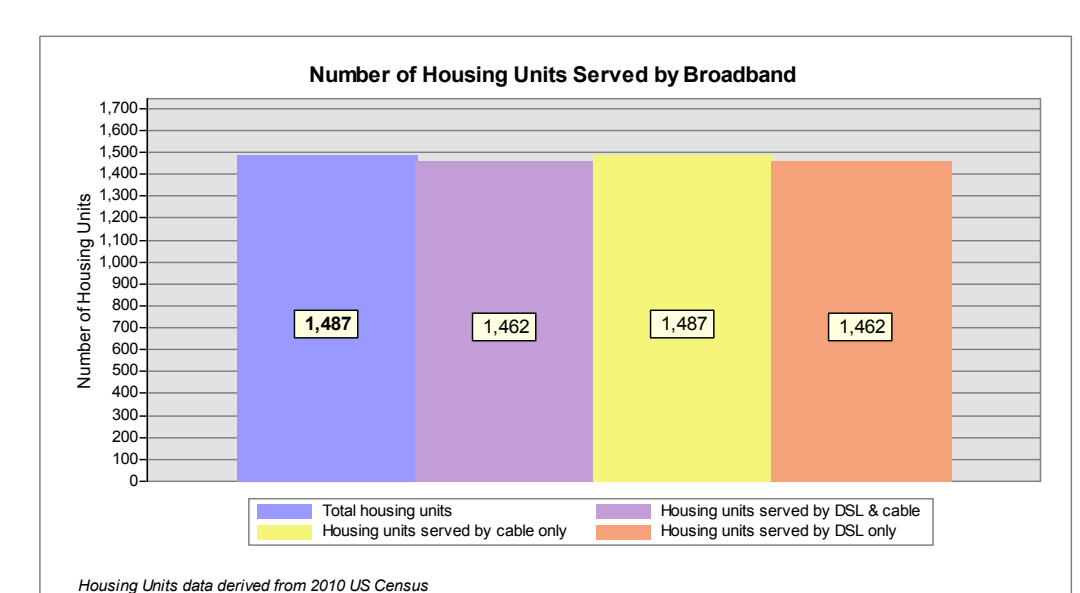

Broadband is defined as access that is at least **768 kbps downstream** and **200 kbps upstream**.

For more information on this project, please visit the NHBMPP web site at: [iwantbroadbandnh.org](http://iwantbroadbandnh.org)