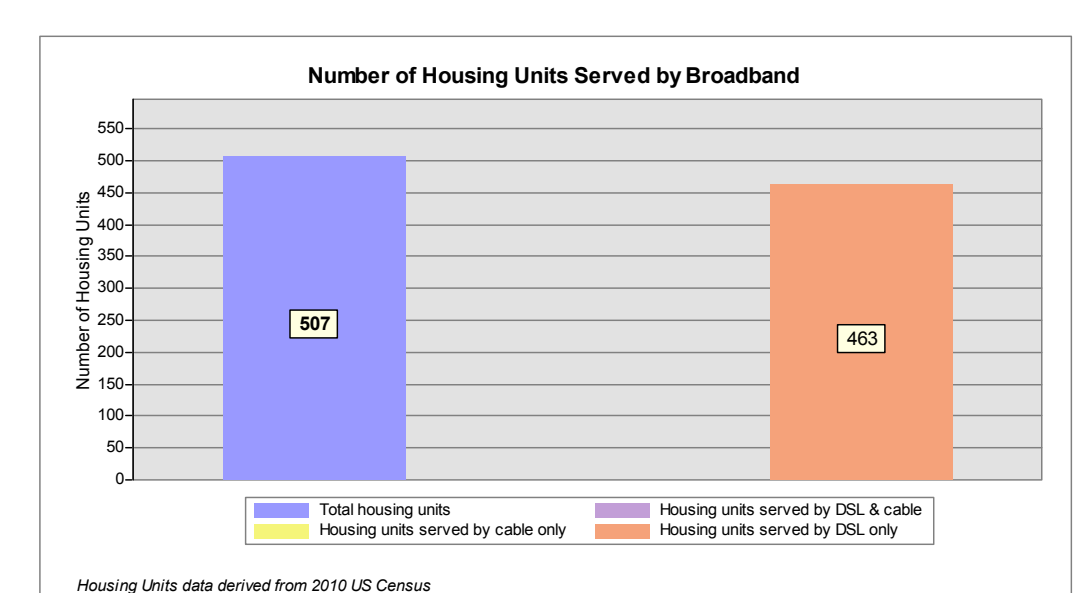

Broadband is defined as access that is at least **768 kbps downstream** and **200 kbps upstream**.

For more information on this project, please visit the NHBMPP web site at: www.iwantbroadbandnh.org

Provider Name
 FairPoint Communications, Inc.