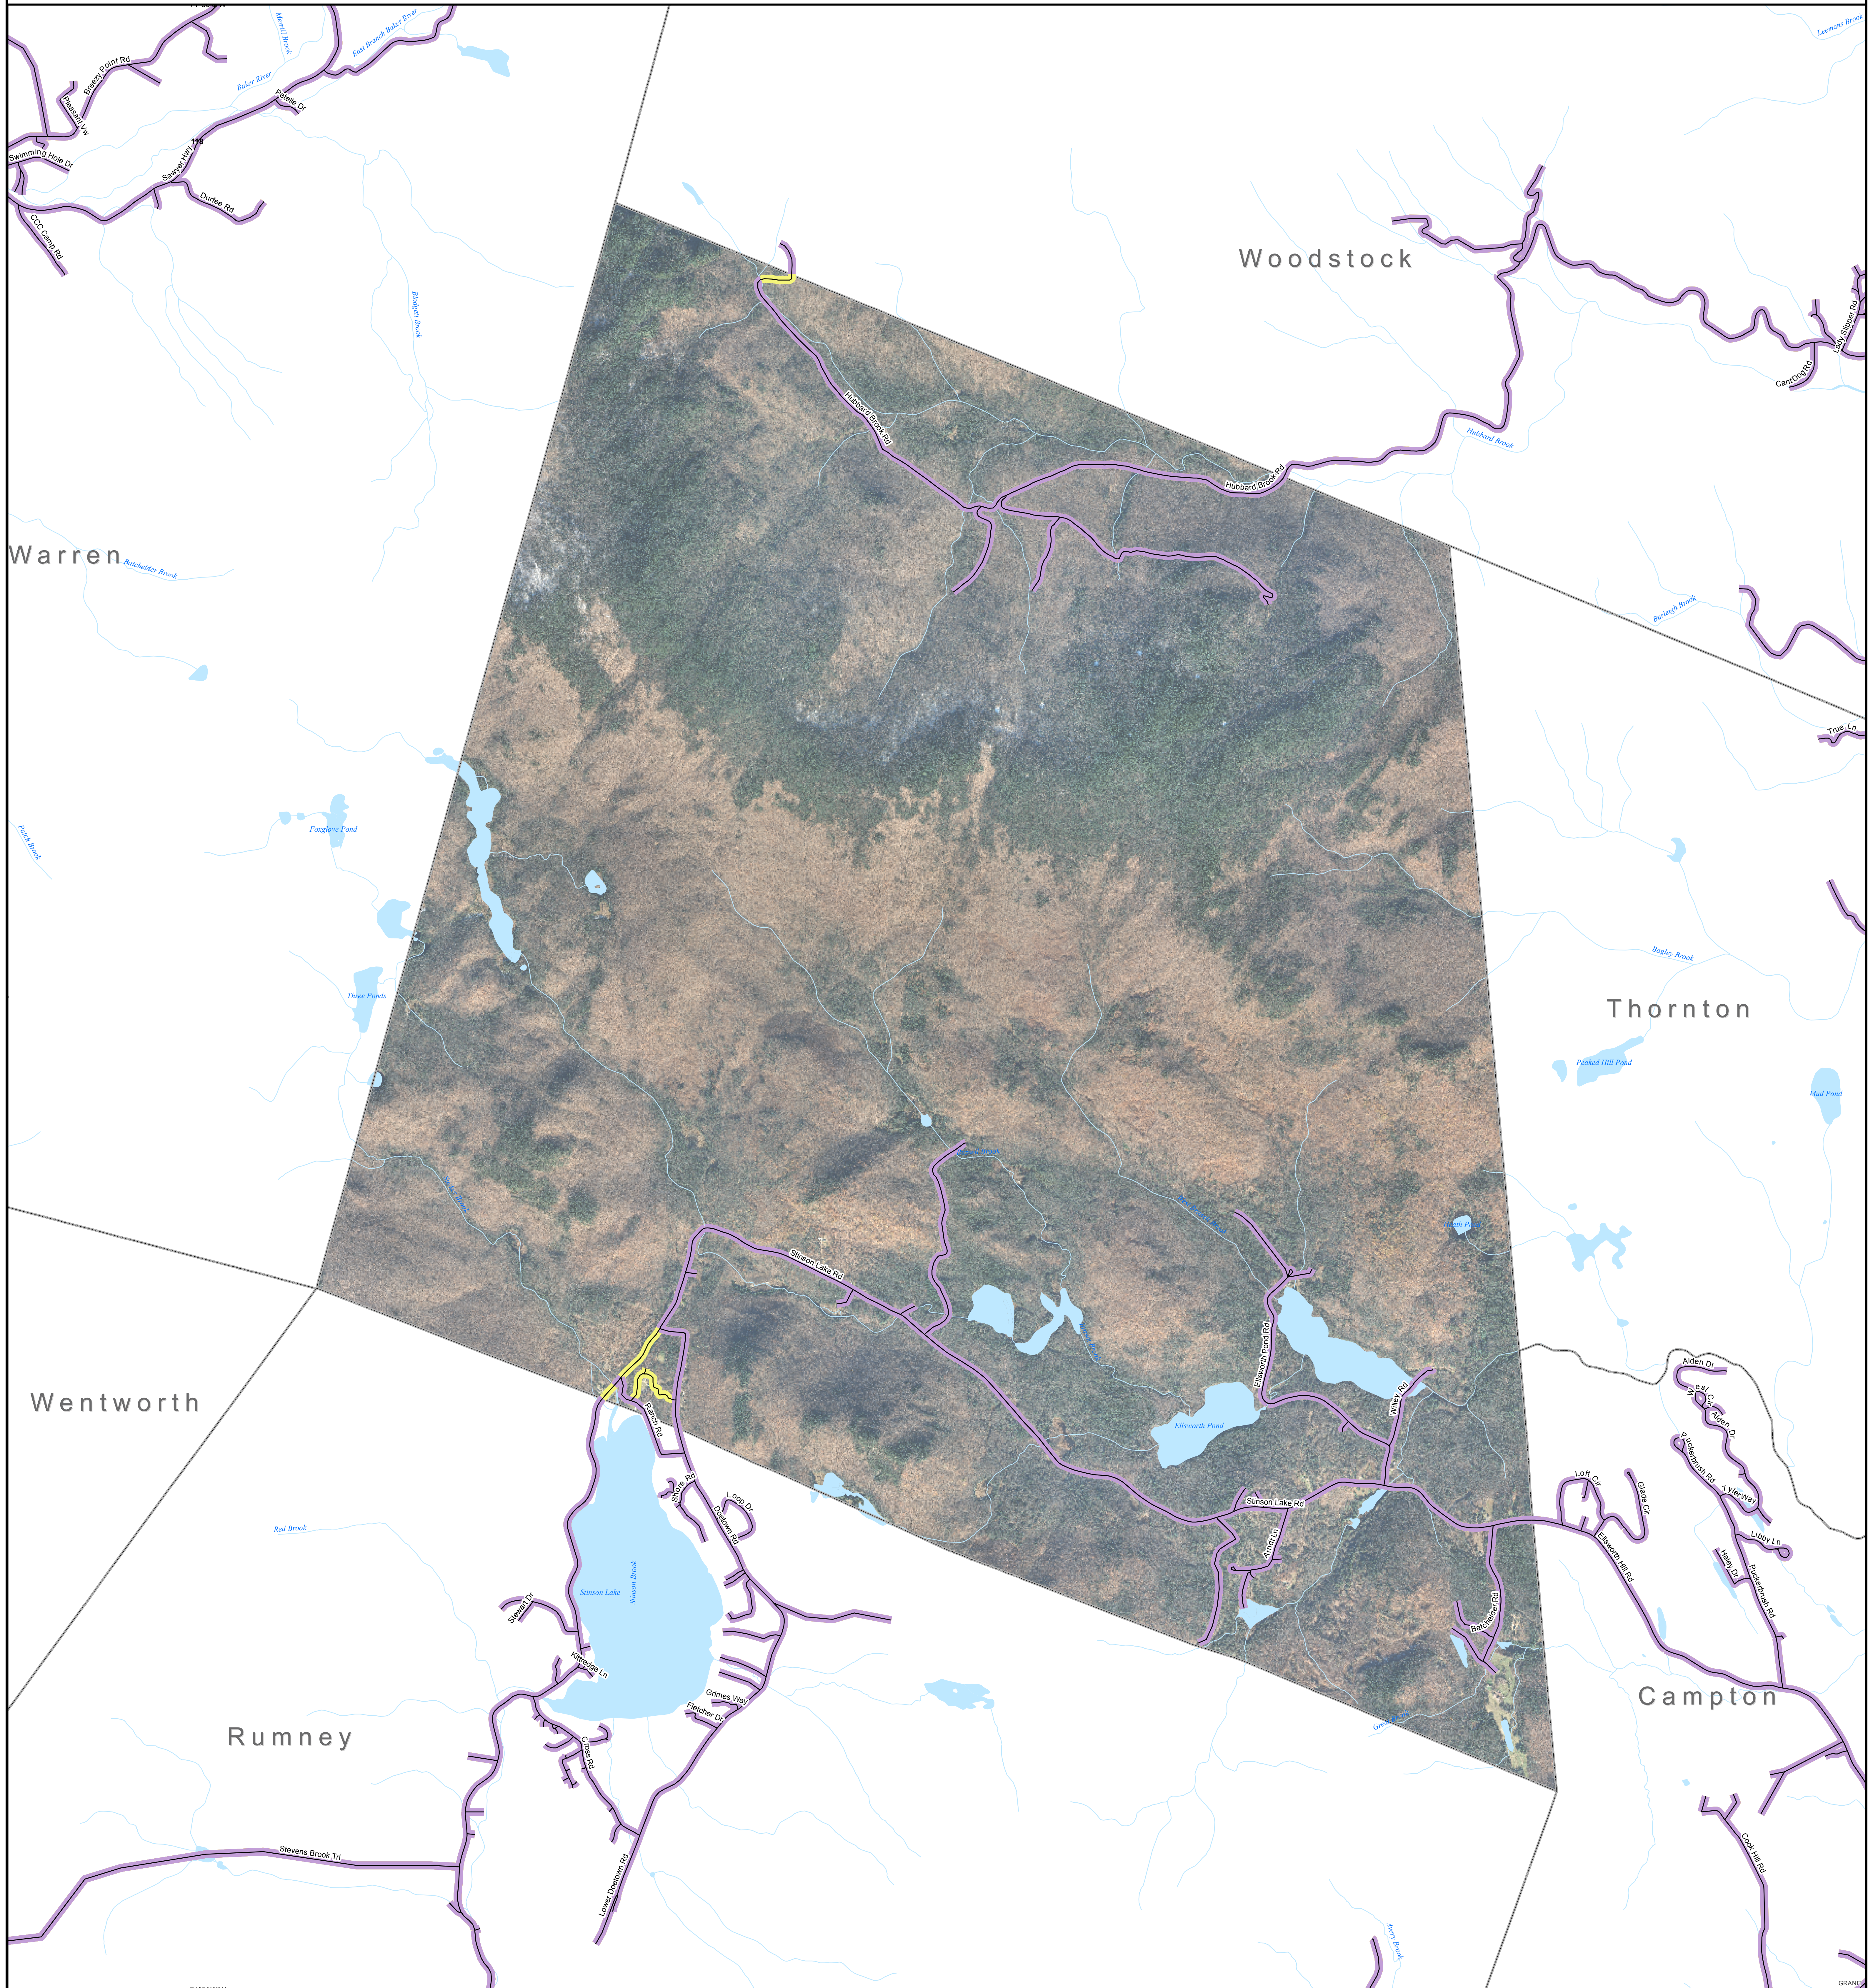

DSL & Cable Broadband Service Availability Town of Ellsworth

MAP REVIEW:		Name:	Email:
Title:	Organization:	Phone:	Date:
Number of changes:	Comments (please attach separate sheet if needed):		

1. **Map Key**
2. Roads served by DSL and cable
   - Roads served by cable only
   - Roads served by DSL only

This map displays broadband access information submitted to the NH Broadband Mapping & Planning Program (NHBMPP) as of March 31, 2013. The map has been generated for the sole purpose of verifying locations of DSL and cable broadband services in each town in New Hampshire.

Broadband is defined as access that is at least **768 kbps downstream** and **200 kbps upstream**.
For more information on this project, please visit the NHBMPP web site at: iwantbroadbandnh.org

Provider Name
FairPoint Communications, Inc.
G4 Communications
TIME WARNER CABLE

Technology
DSL
DSL
Cable

NH GRANIT
www.granit.unh.edu

UNIVERSITY of NEW HAMPSHIRE
www.unh.edu