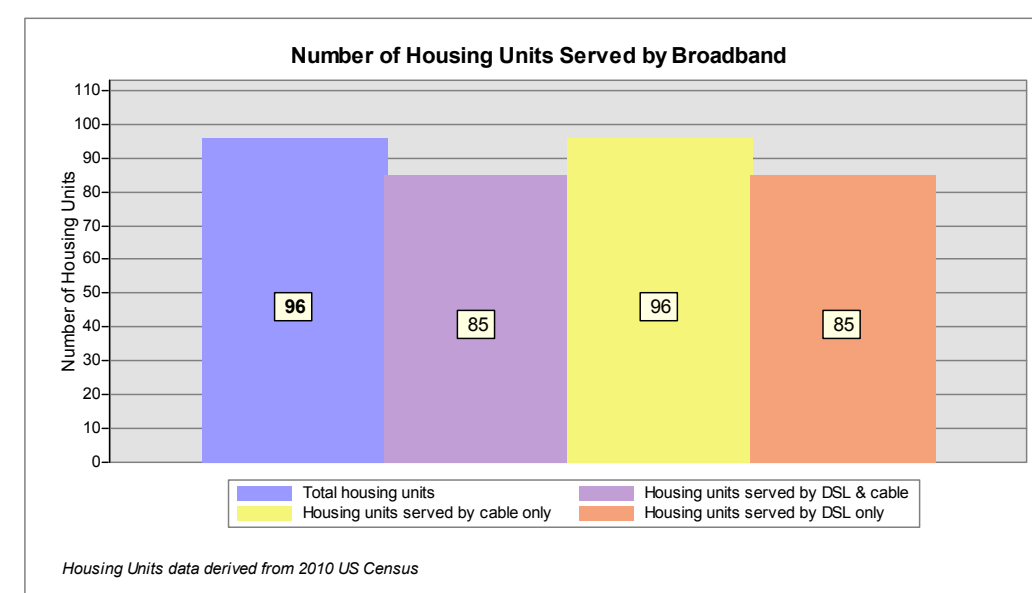

Provider Name
FairPoint Communications, Inc.
G4 Communications
TIME WARNER CABLE

Technology
DSL
DSL
Cable