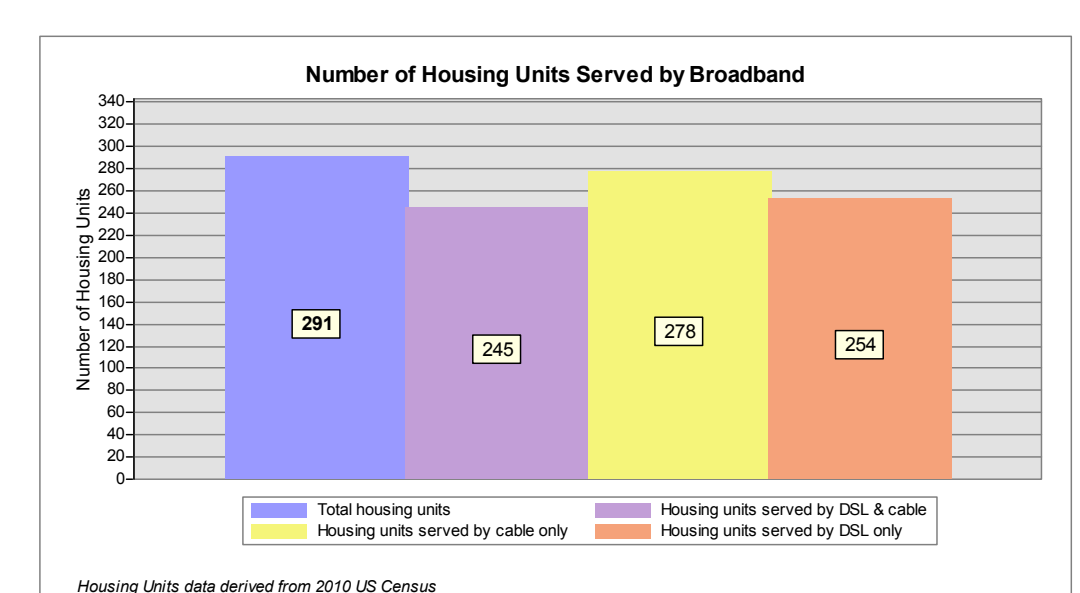

Broadband is defined as access that is at least **768 kbps downstream** and **200 kbps upstream**.

For more information on this project, please visit the NHBMP web site at: [iwantbroadbandnh.org](http://iwantbroadbandnh.org)