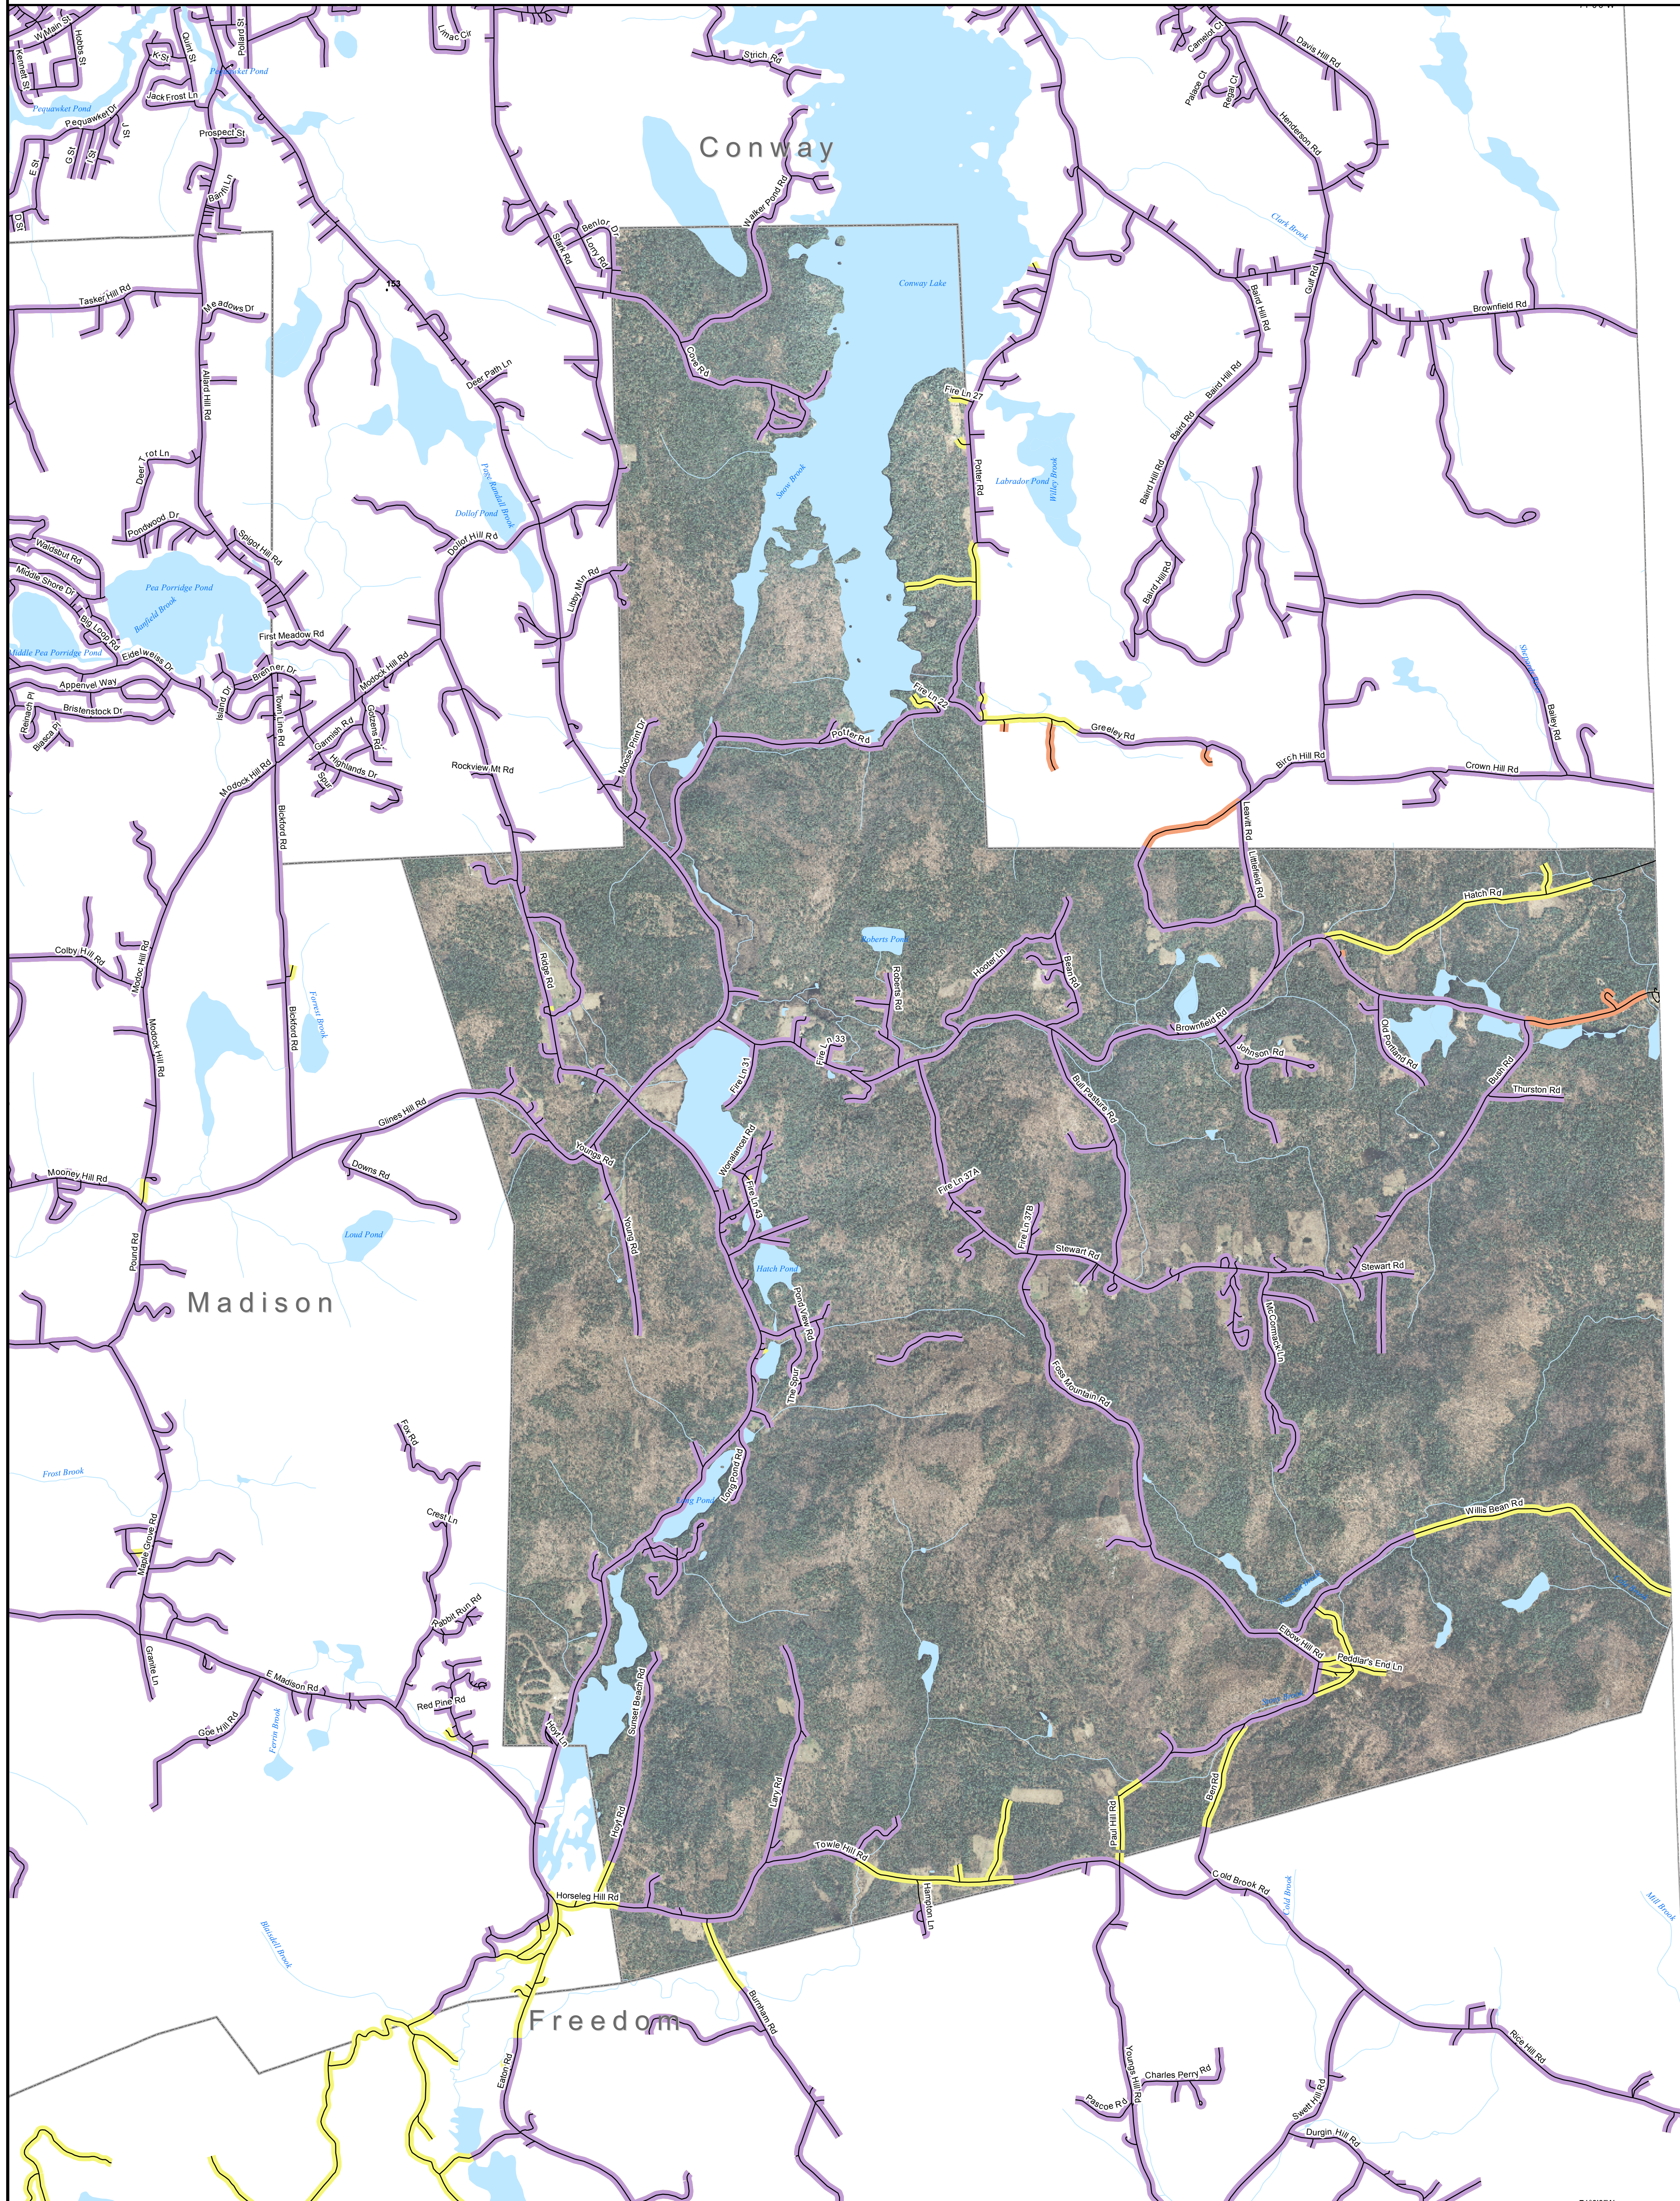

# DSL & Cable Broadband Service Availability Town of Eaton

**MAP REVIEW:**

Name:		Email:	
Title:		Phone:	
Organization:		Date:	
Number of changes:			
Comments (please attach separate sheet if needed):			

**Map Key**

- Roads served by DSL and cable
- Roads served by cable only
- Roads served by DSL only

This map displays broadband access information submitted to the NH Broadband Mapping & Planning Program (NHBMP) as of March 31, 2013. The map has been generated for the sole purpose of verifying locations of DSL and cable broadband services in each town in New Hampshire.

Broadband is defined as access that is at least **768 kbps downstream** and **200 kbps upstream**.

For more information on this project, please visit the NHBMP web site at: [iwantbroadbandnh.org](http://iwantbroadbandnh.org)

**Provider Name**

- FairPoint Communications, Inc.
- G4 Communications
- TIME WARNER CABLE

**Technology**

- DSL
- DSL Cable
- Cable

0 0.125 0.25 0.5 0.75 1 Miles

**NH GRANIT**  
www.granit.unh.edu

**UNIVERSITY of NEW HAMPSHIRE**  
www.unh.edu