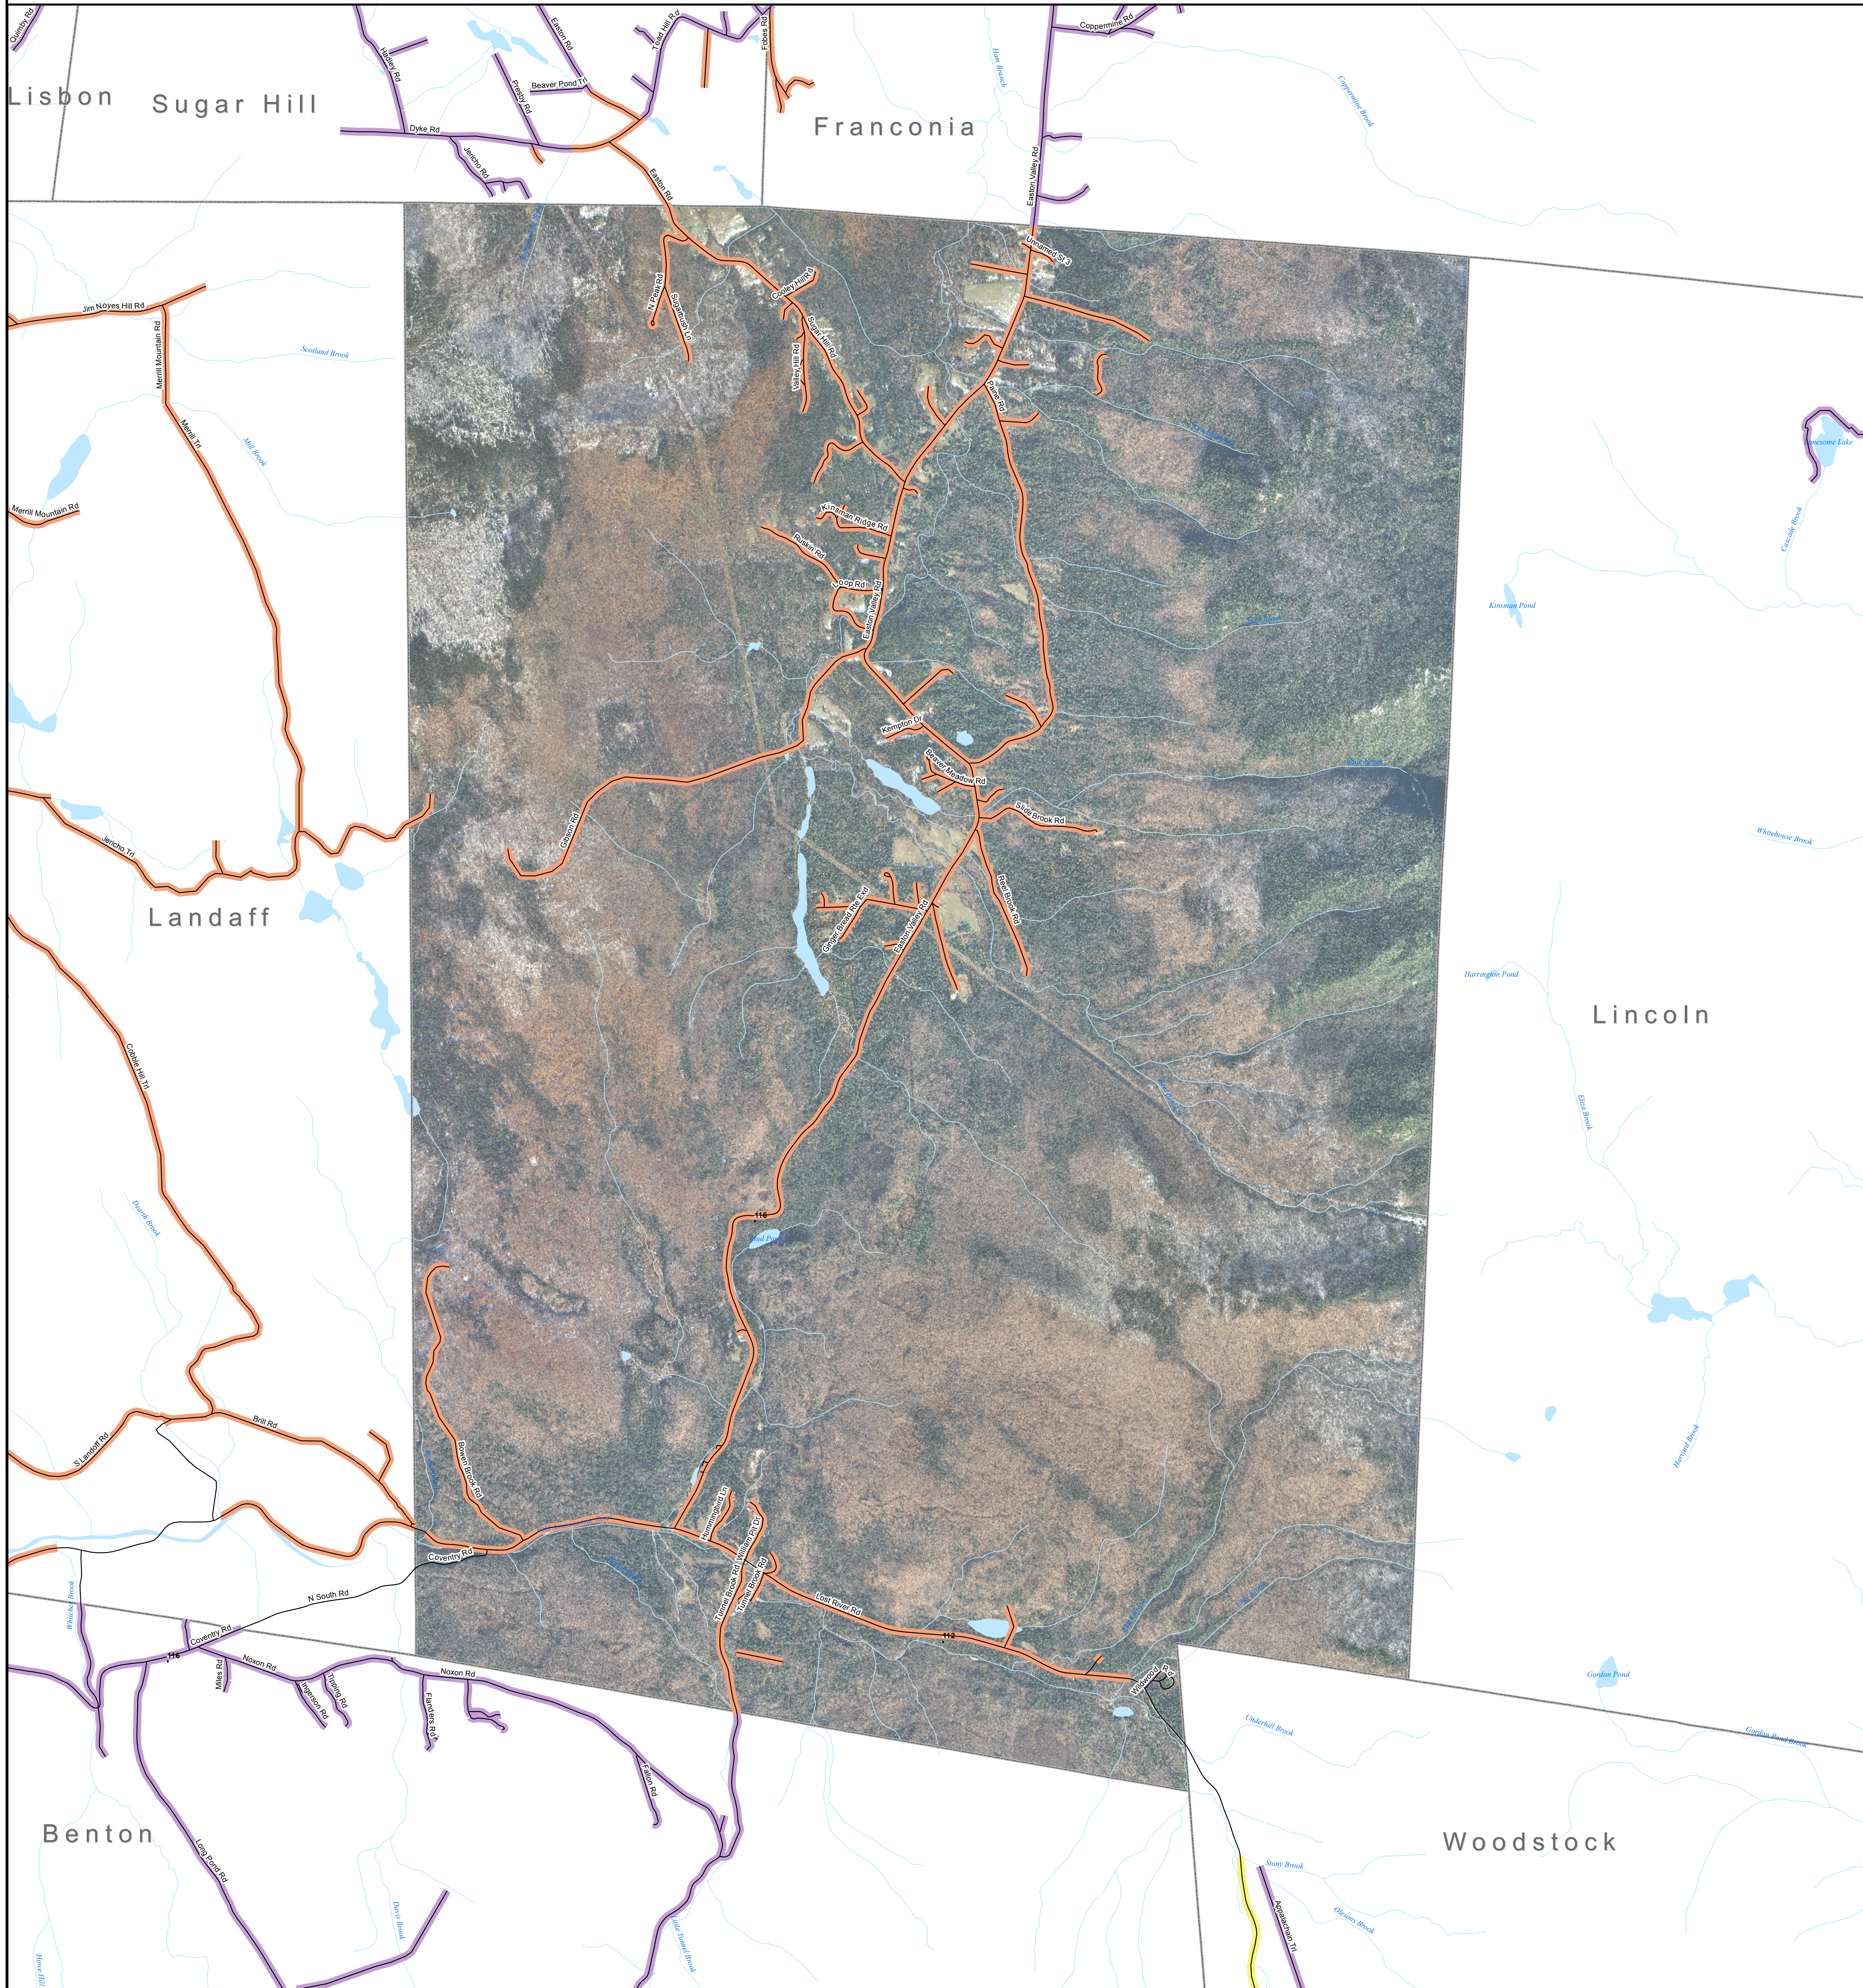

# DSL & Cable Broadband Service Availability Town of Easton

MAP REVIEW:			
Name:		Email:	
Title:		Phone:	
Organization:		Date:	
Number of changes:			
Comments (please attach separate sheet if needed):			

- Map Key**
- Roads served by DSL and cable
  - Roads served by cable only
  - Roads served by DSL only

This map displays broadband access information submitted to the NH Broadband Mapping & Planning Program (NHBMPP) as of March 31, 2013. The map has been generated for the sole purpose of verifying locations of DSL and cable broadband services in each town in New Hampshire.

Broadband is defined as access that is at least **768 kbps downstream** and **200 kbps upstream**.  
For more information on this project, please visit the NHBMPP web site at: [iwantbroadbandnh.org](http://iwantbroadbandnh.org)

Provider Name	Technology
FairPoint Communications, Inc.	DSL
G4 Communications	DSL
TIME WARNER CABLE	Cable