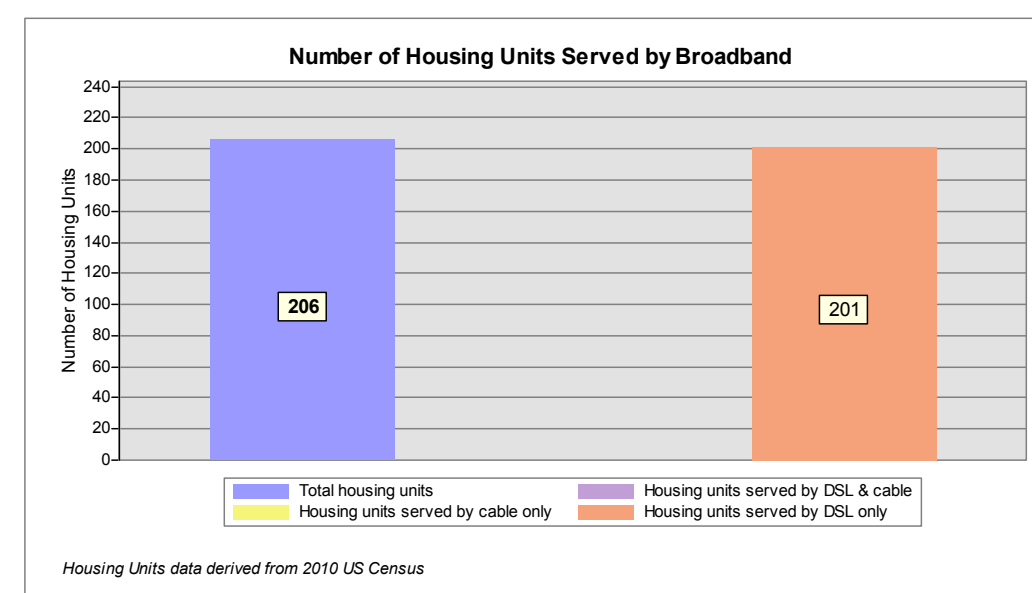

Broadband is defined as access that is at least **768 kbps downstream** and **200 kbps upstream**.  
For more information on this project, please visit the NHBMPP web site at: [iwantbroadbandnh.org](http://iwantbroadbandnh.org)