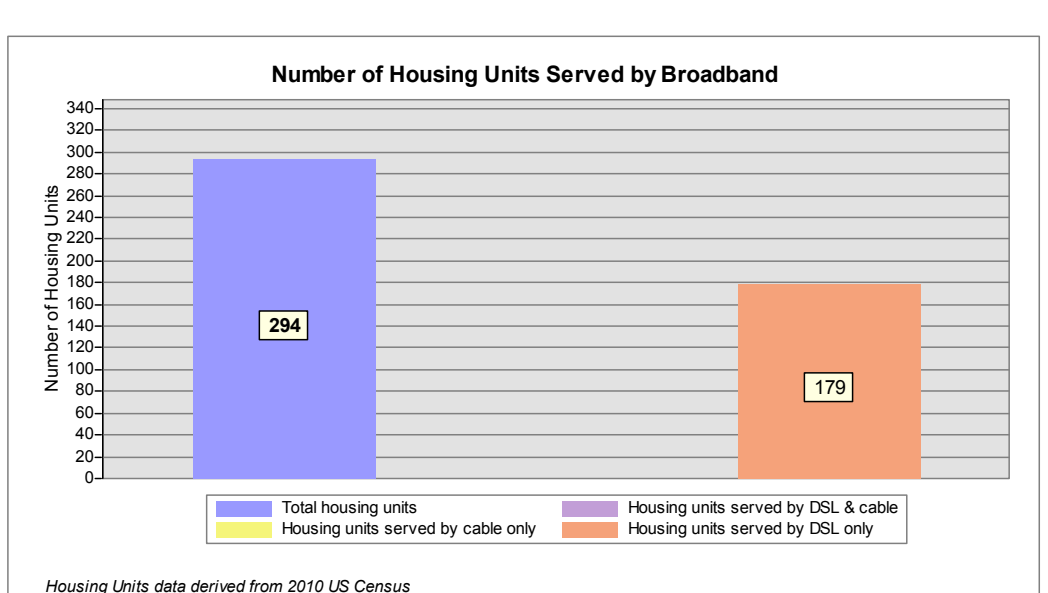

Provider Name
 FairPoint Communications, Inc.
 TIME WARNER CABLE

Technology
 DSL
 Cable

N

0 0.125 0.25 0.5 0.75 1 Miles

NH GRANIT
www.granit.unh.edu

UNIVERSITY of NEW HAMPSHIRE
www.unh.edu