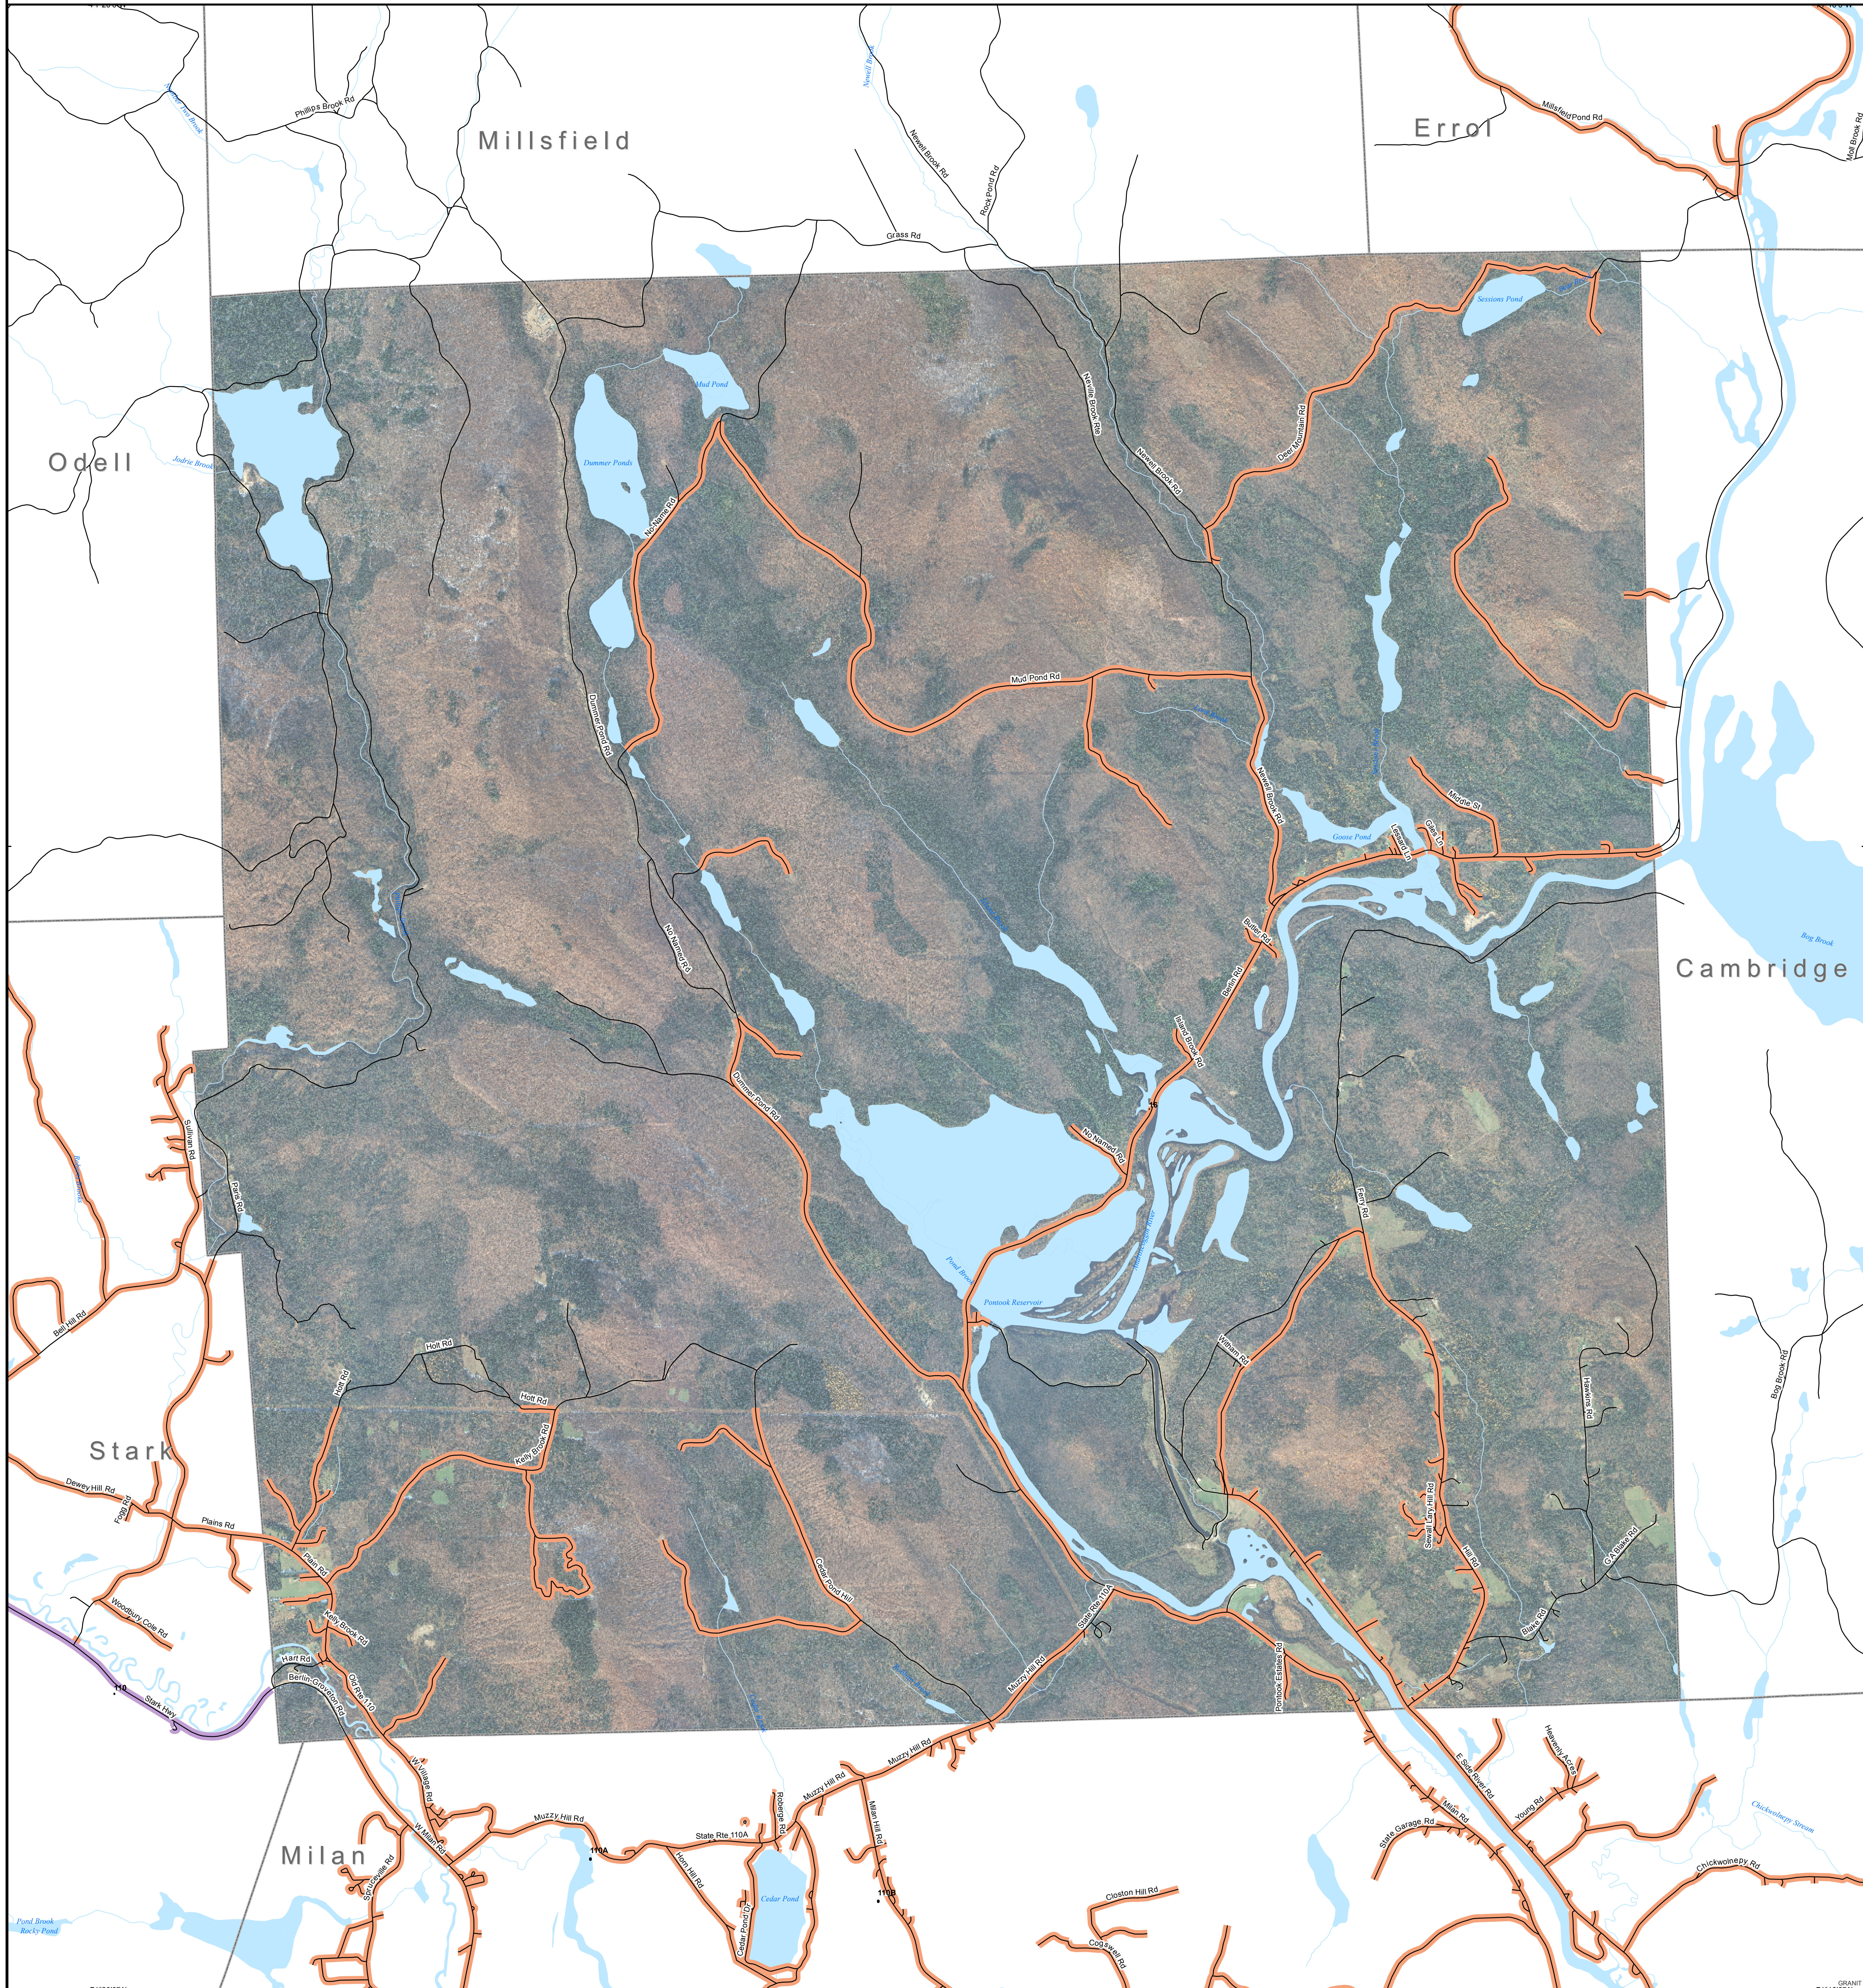

DSL & Cable Broadband Service Availability Town of Dummer

MAP REVIEW:			
Name:		Email:	
Title:		Phone:	
Organization:		Date:	
Number of changes:			
Comments (please attach separate sheet if needed):			

Map Key
— Roads served by DSL and cable
— Roads served by cable only
— Roads served by DSL only

This map displays broadband access information submitted to the NH Broadband Mapping & Planning Program (NHBMPP) as of March 31, 2013. The map has been generated for the sole purpose of verifying locations of DSL and cable broadband services in each town in New Hampshire.
 Broadband is defined as access that is at least **768 kbps downstream** and **200 kbps upstream**.
 For more information on this project, please visit the NHBMPP web site at: iwantbroadbandnh.org

Provider Name
 FairPoint Communications, Inc.
 TIME WARNER CABLE

Technology
 DSL
 Cable

N

0 0.125 0.25 0.5 0.75 1 Miles

NH GRANIT
www.granit.unh.edu

UNIVERSITY of NEW HAMPSHIRE
www.unh.edu