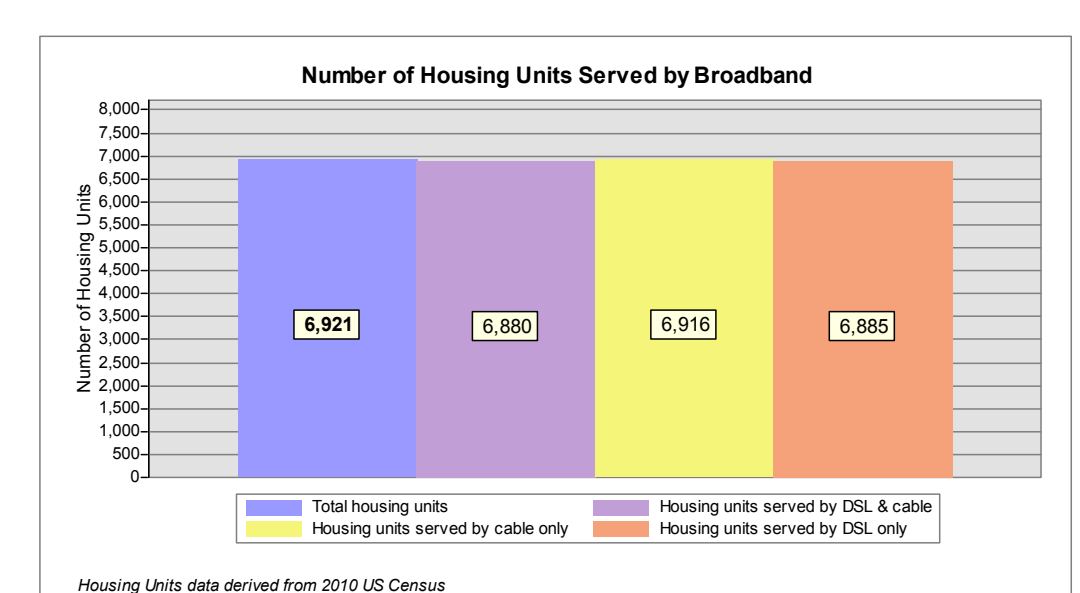

Broadband is defined as access that is at least **768 kbps downstream** and **200 kbps upstream**.

For more information on this project, please visit the NHBMP web site at: iwantbroadbandnh.org

Provider Name