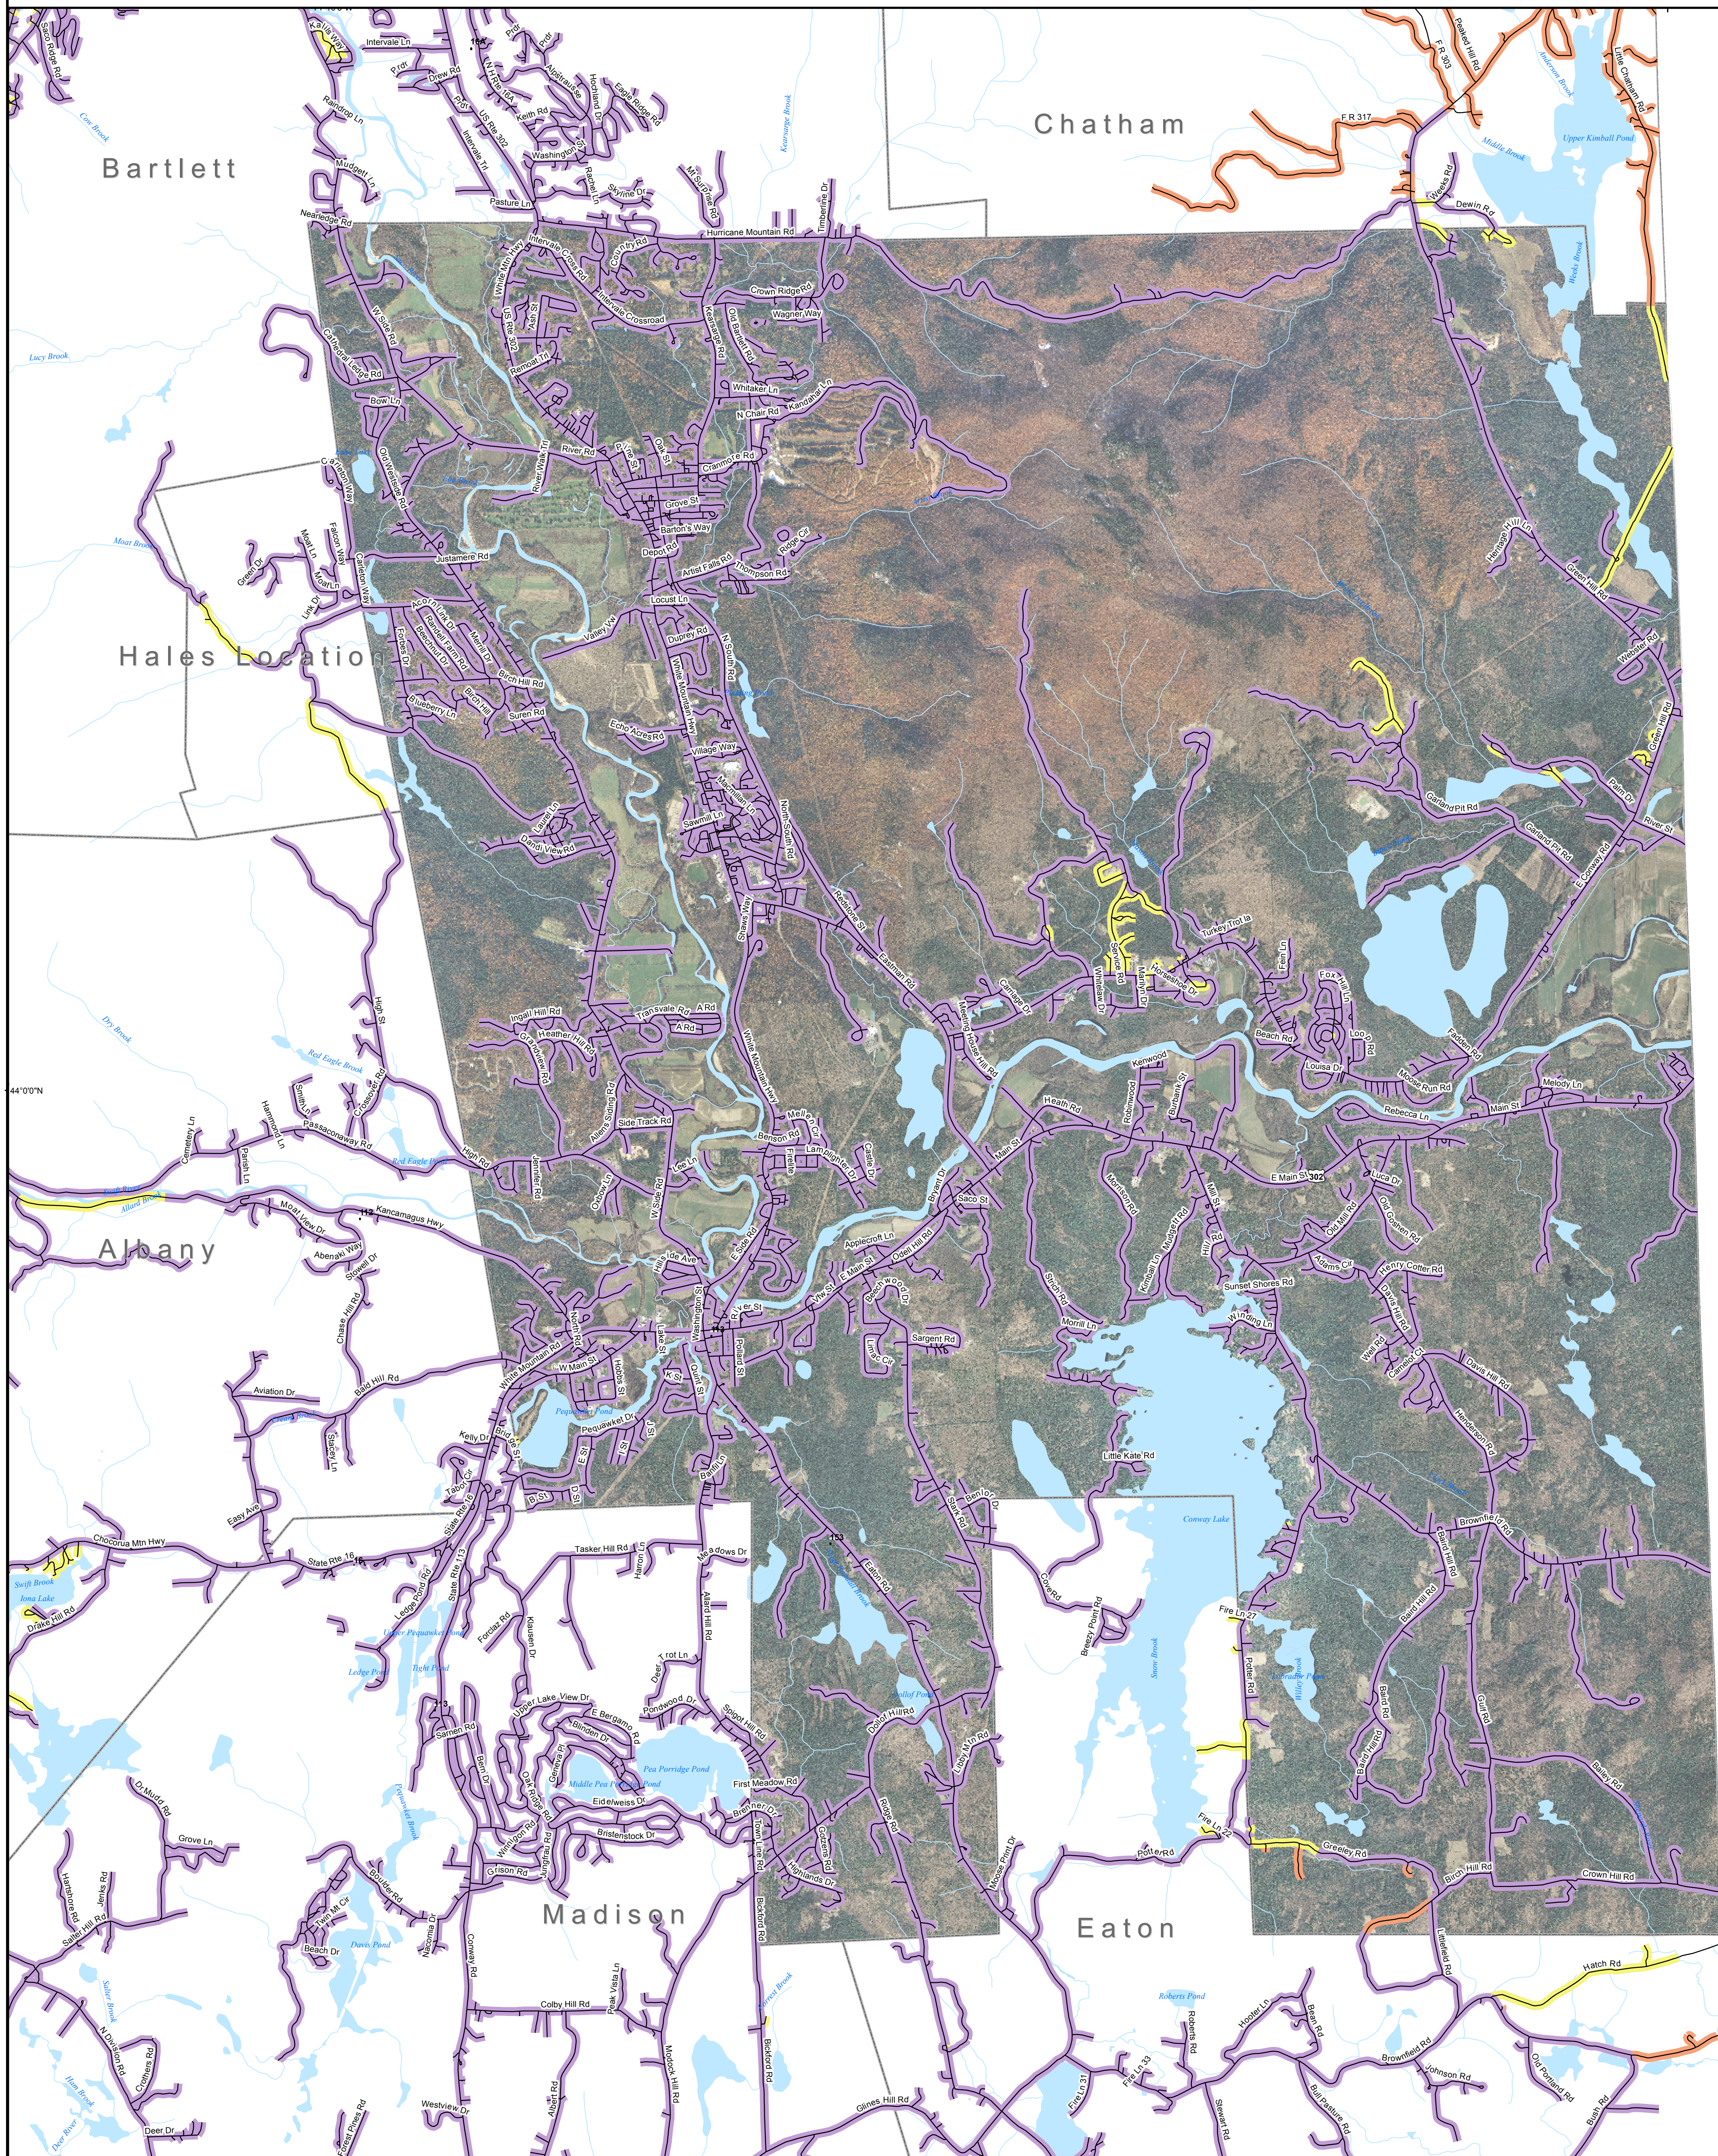

DSL & Cable Broadband Service Availability Town of Conway

MAP REVIEW:

Name:		Email:	
Title:		Phone:	
Organization:		Date:	
Number of changes:			
Comments (please attach separate sheet if needed):			

Map Key

- Roads served by DSL and cable
- Roads served by cable only
- Roads served by DSL only

This map displays broadband access information submitted to the NH Broadband Mapping & Planning Program (NHBMP) as of March 31, 2013. The map has been generated for the sole purpose of verifying locations of DSL and cable broadband services in each town in New Hampshire.

Broadband is defined as access that is at least **768 kbps downstream** and **200 kbps upstream**.

For more information on this project, please visit the NHBMP web site at: iwantbroadbandnh.org

Provider Name

FairPoint Communications, Inc.
G4 Communications
TIME WARNER CABLE

Technology

DSL
DSL
Cable

www.granit.unh.edu
www.unh.edu

Locus Map