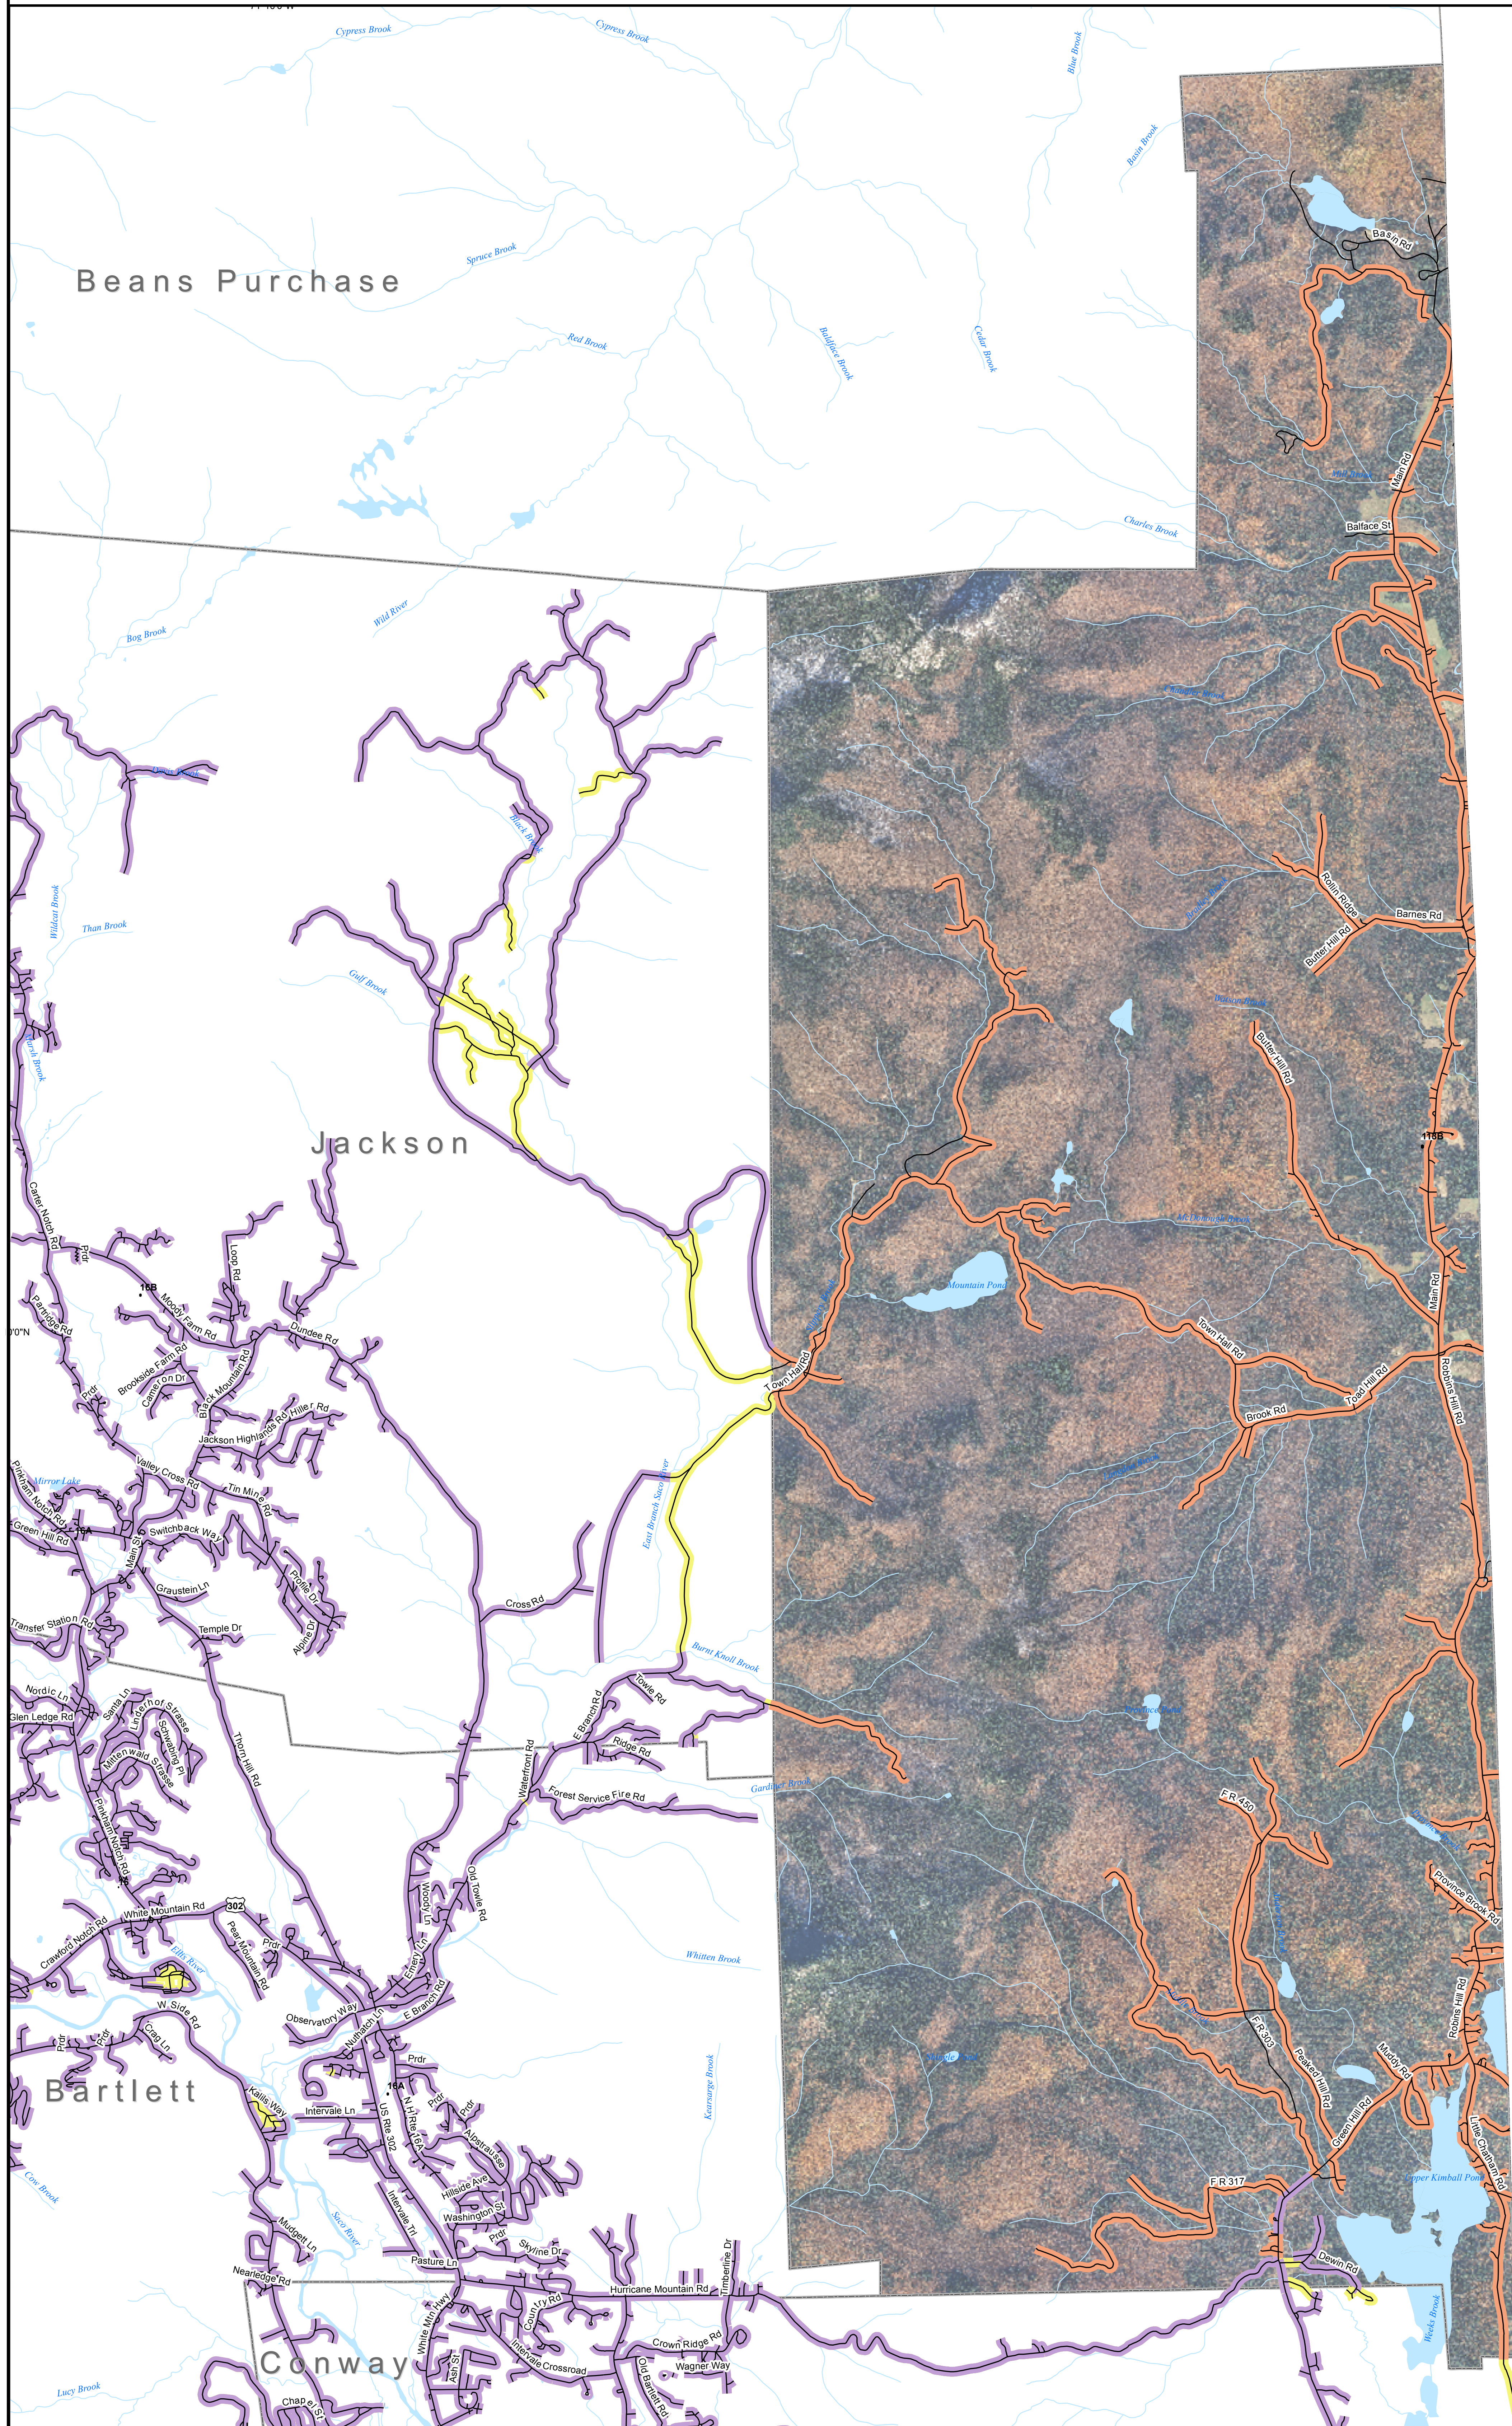

DSL & Cable Broadband Service Availability Town of Chatham

MAP REVIEW:		Name:	Email:
Title:		Phone:	
Organization:		Date:	
Number of changes:			
Comments (please attach separate sheet if needed):			

- Map Key**
- Roads served by DSL and cable
 - Roads served by cable only
 - Roads served by DSL only

This map displays broadband access information submitted to the NH Broadband Mapping & Planning Program (NHBMP) as of March 31, 2013. The map has been generated for the sole purpose of verifying locations of DSL and cable broadband services in each town in New Hampshire.

Broadband is defined as access that is at least **768 kbps downstream** and **200 kbps upstream**.
For more information on this project, please visit the NHBMP web site at: iwantbroadbandnh.org

Provider Name	Technology
FairPoint Communications, Inc.	DSL
G4 Communications	DSL
TIME WARNER CABLE	Cable