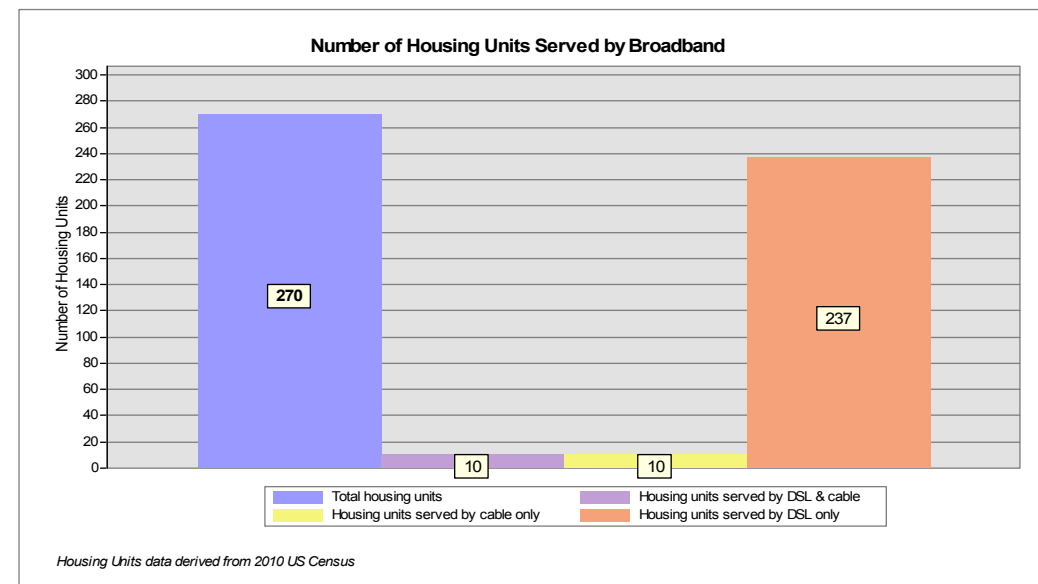

Broadband is defined as access that is at least **768 kbps downstream** and **200 kbps upstream**.
For more information on this project, please visit the NHBMP web site at: iwantbroadbandnh.org

Provider Name	Technology
FairPoint Communications, Inc.	DSL
G4 Communications	DSL
TIME WARNER CABLE	Cable