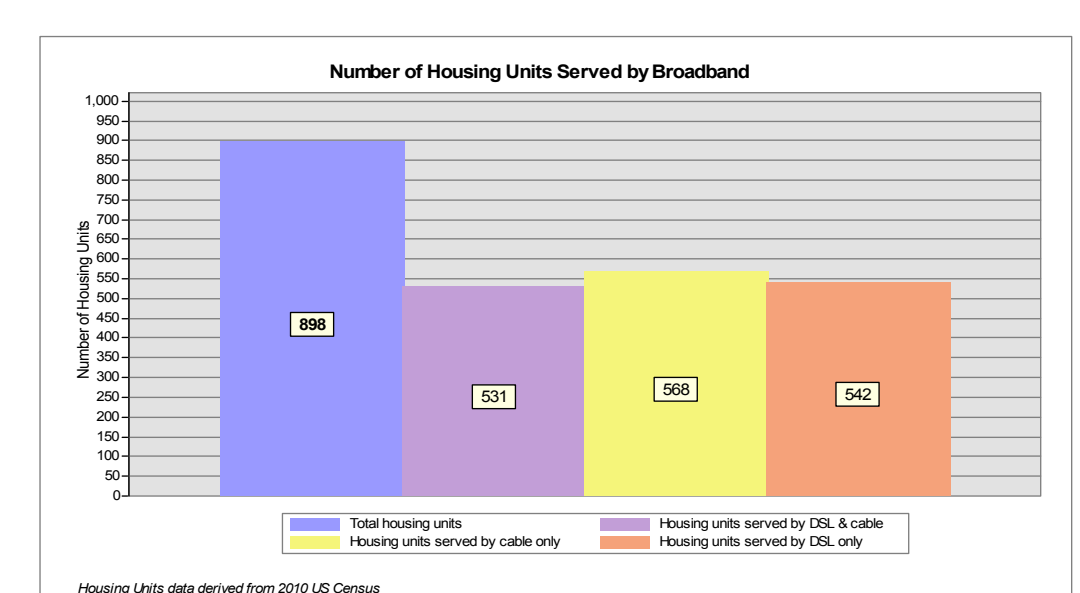

Broadband is defined as access that is at least **768 kbps downstream** and **200 kbps upstream**.
For more information on this project, please visit the NHBMP web site at: iwantbroadbandnh.org

Provider Name
FairPoint Communications, Inc.
TIME WARNER CABLE