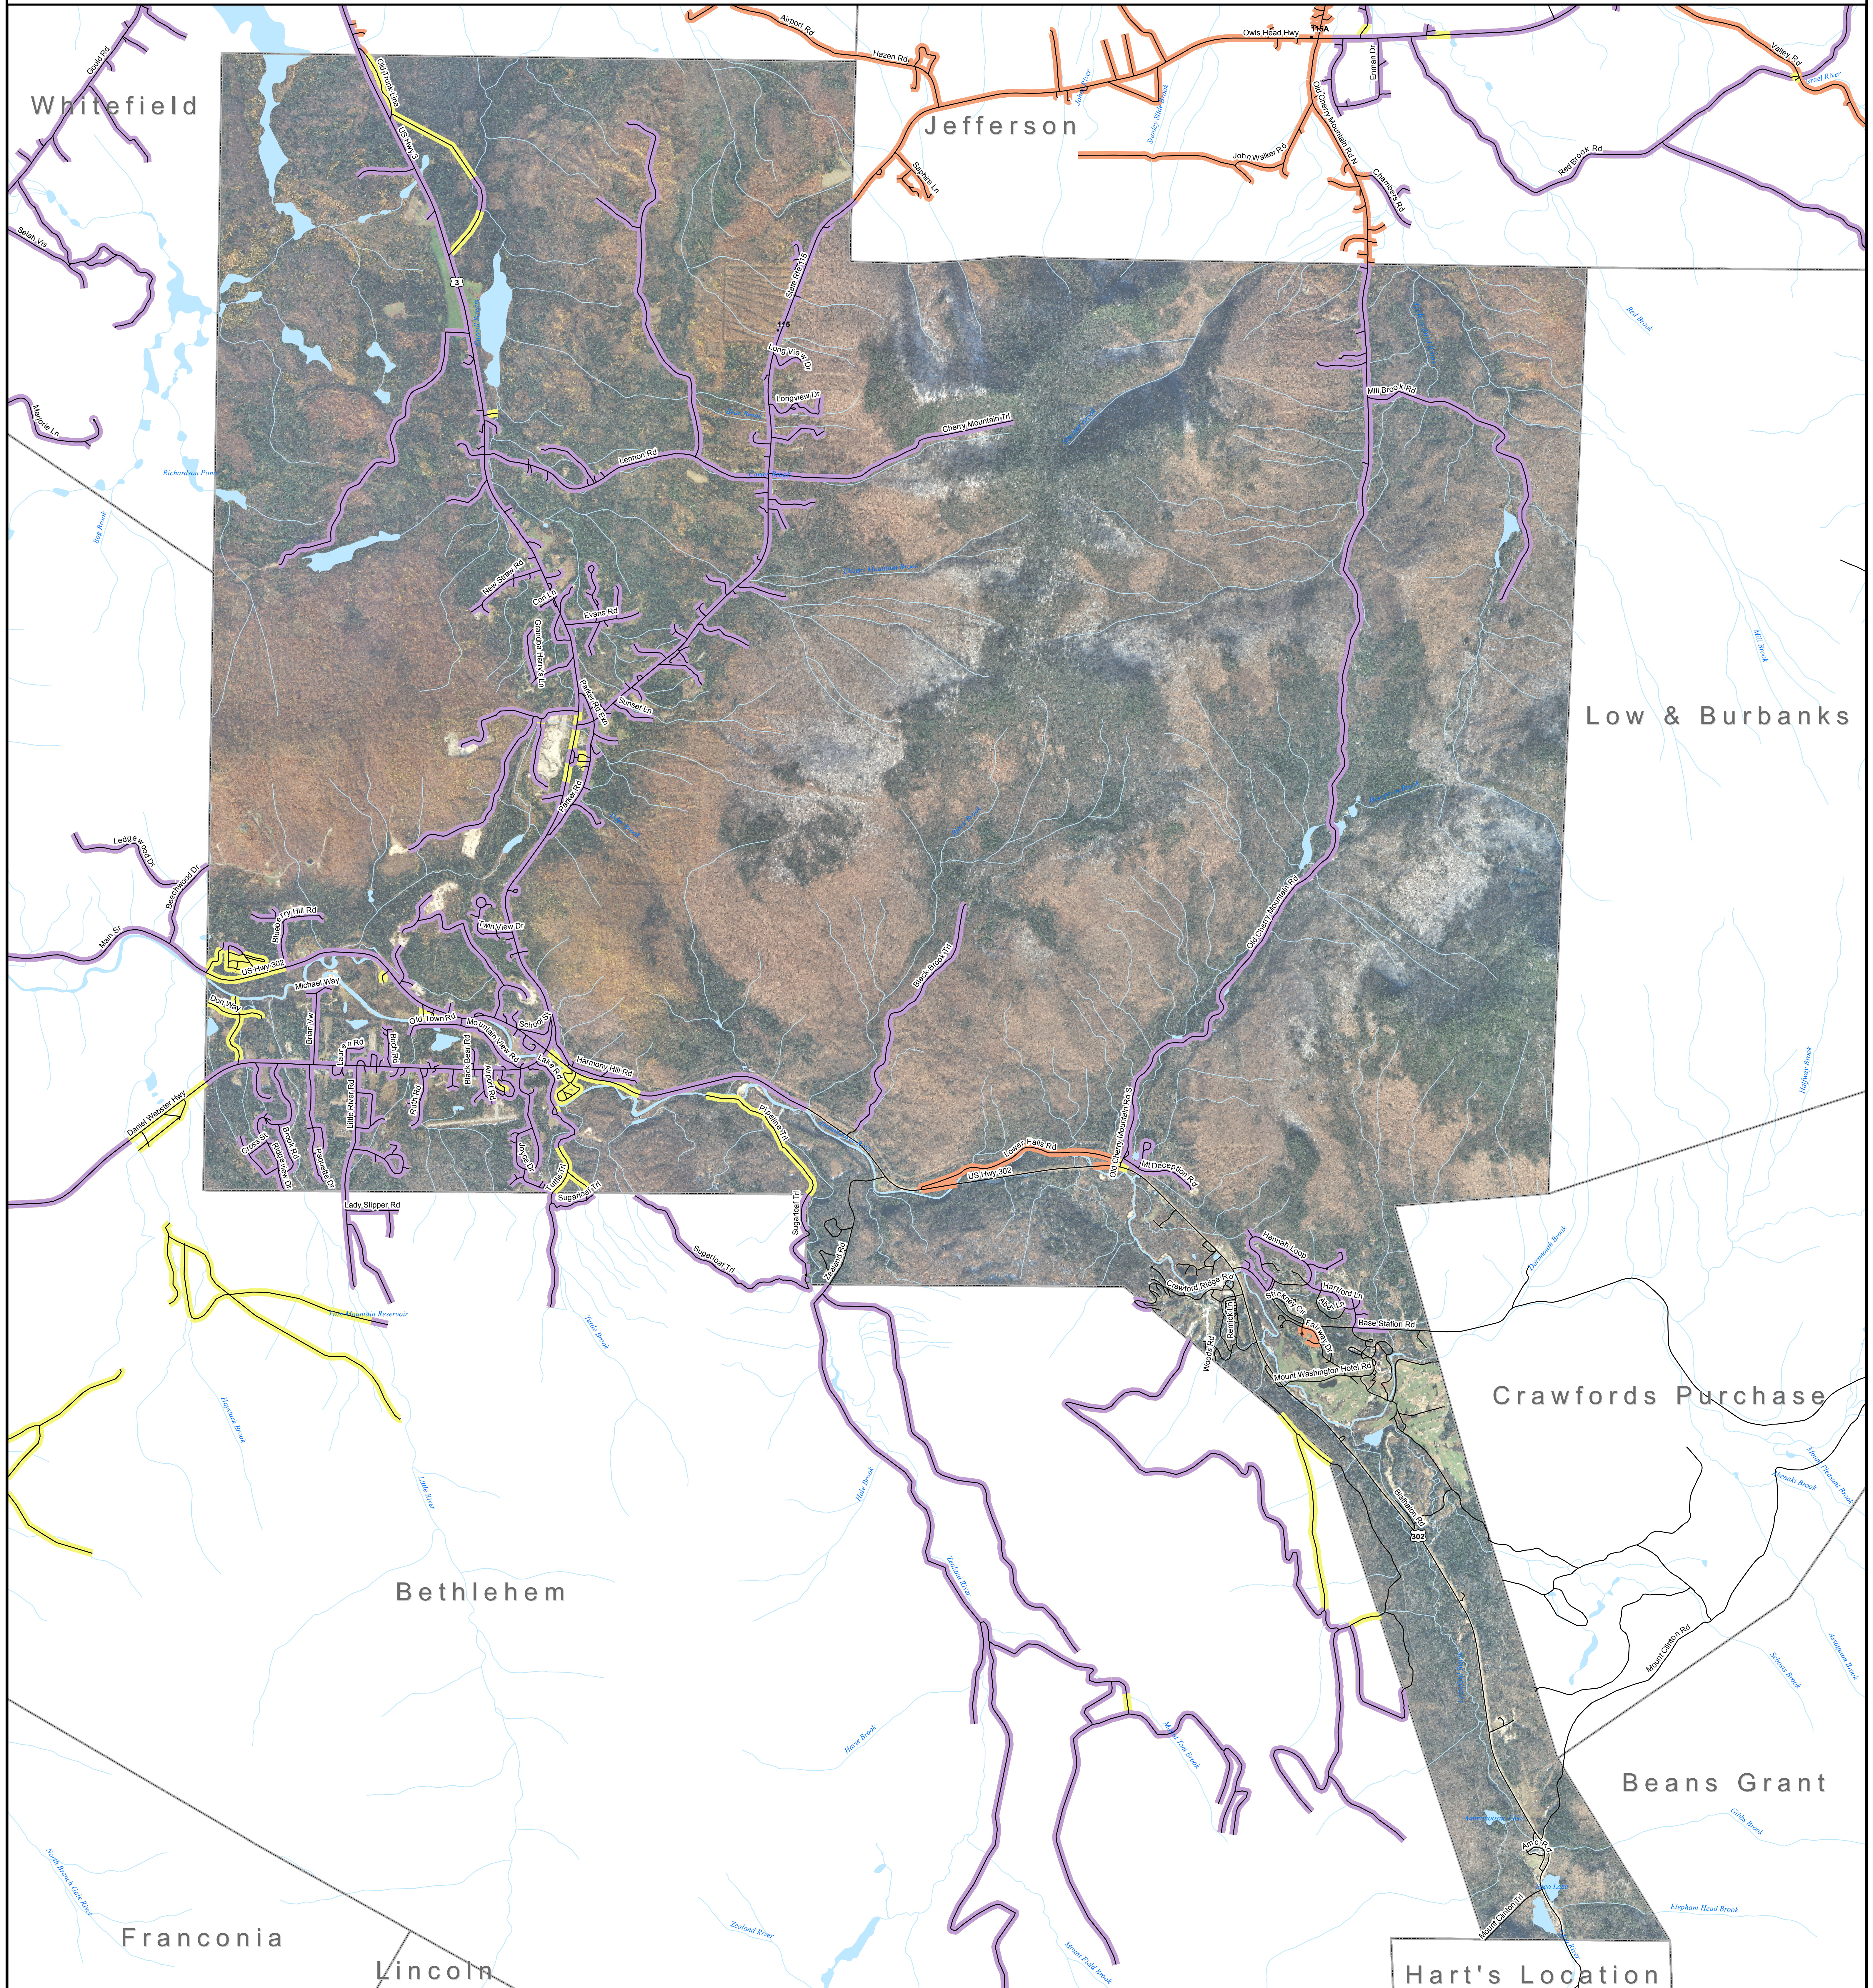

DSL & Cable Broadband Service Availability Town of Carroll

MAP REVIEW:

Name:		Email:	
Title:		Phone:	
Organization:		Date:	
Number of changes:			
Comments (please attach separate sheet if needed):			

Map Key

- Roads served by DSL and cable
- Roads served by cable only
- Roads served by DSL only

This map displays broadband access information submitted to the NH Broadband Mapping & Planning Program (NHBMP) as of March 31, 2013. The map has been generated for the sole purpose of verifying locations of DSL and cable broadband services in each town in New Hampshire.

Broadband is defined as access that is at least **768 kbps downstream** and **200 kbps upstream**.
For more information on this project, please visit the NHBMP web site at: iwantbroadbandnh.org

Provider Name
FairPoint Communications, Inc.
TIME WARNER CABLE

Technology
DSL
Cable

Scale: 0 0.15 0.3 0.6 0.9 1.2 Miles

NH GRANIT www.granit.unh.edu

UNIVERSITY of NEW HAMPSHIRE www.unh.edu