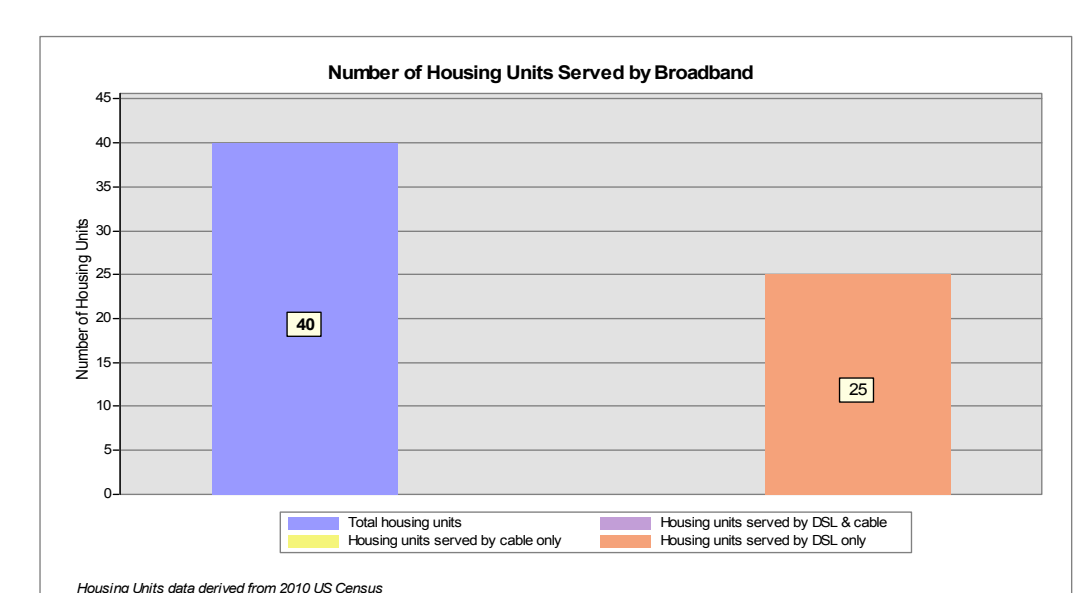

Broadband is defined as access that is at least **768 kbps downstream** and **200 kbps upstream**.

For more information on this project, please visit the NHBMP web site at: iwantbroadbandnh.org

Provider Name
FairPoint Communications, Inc.