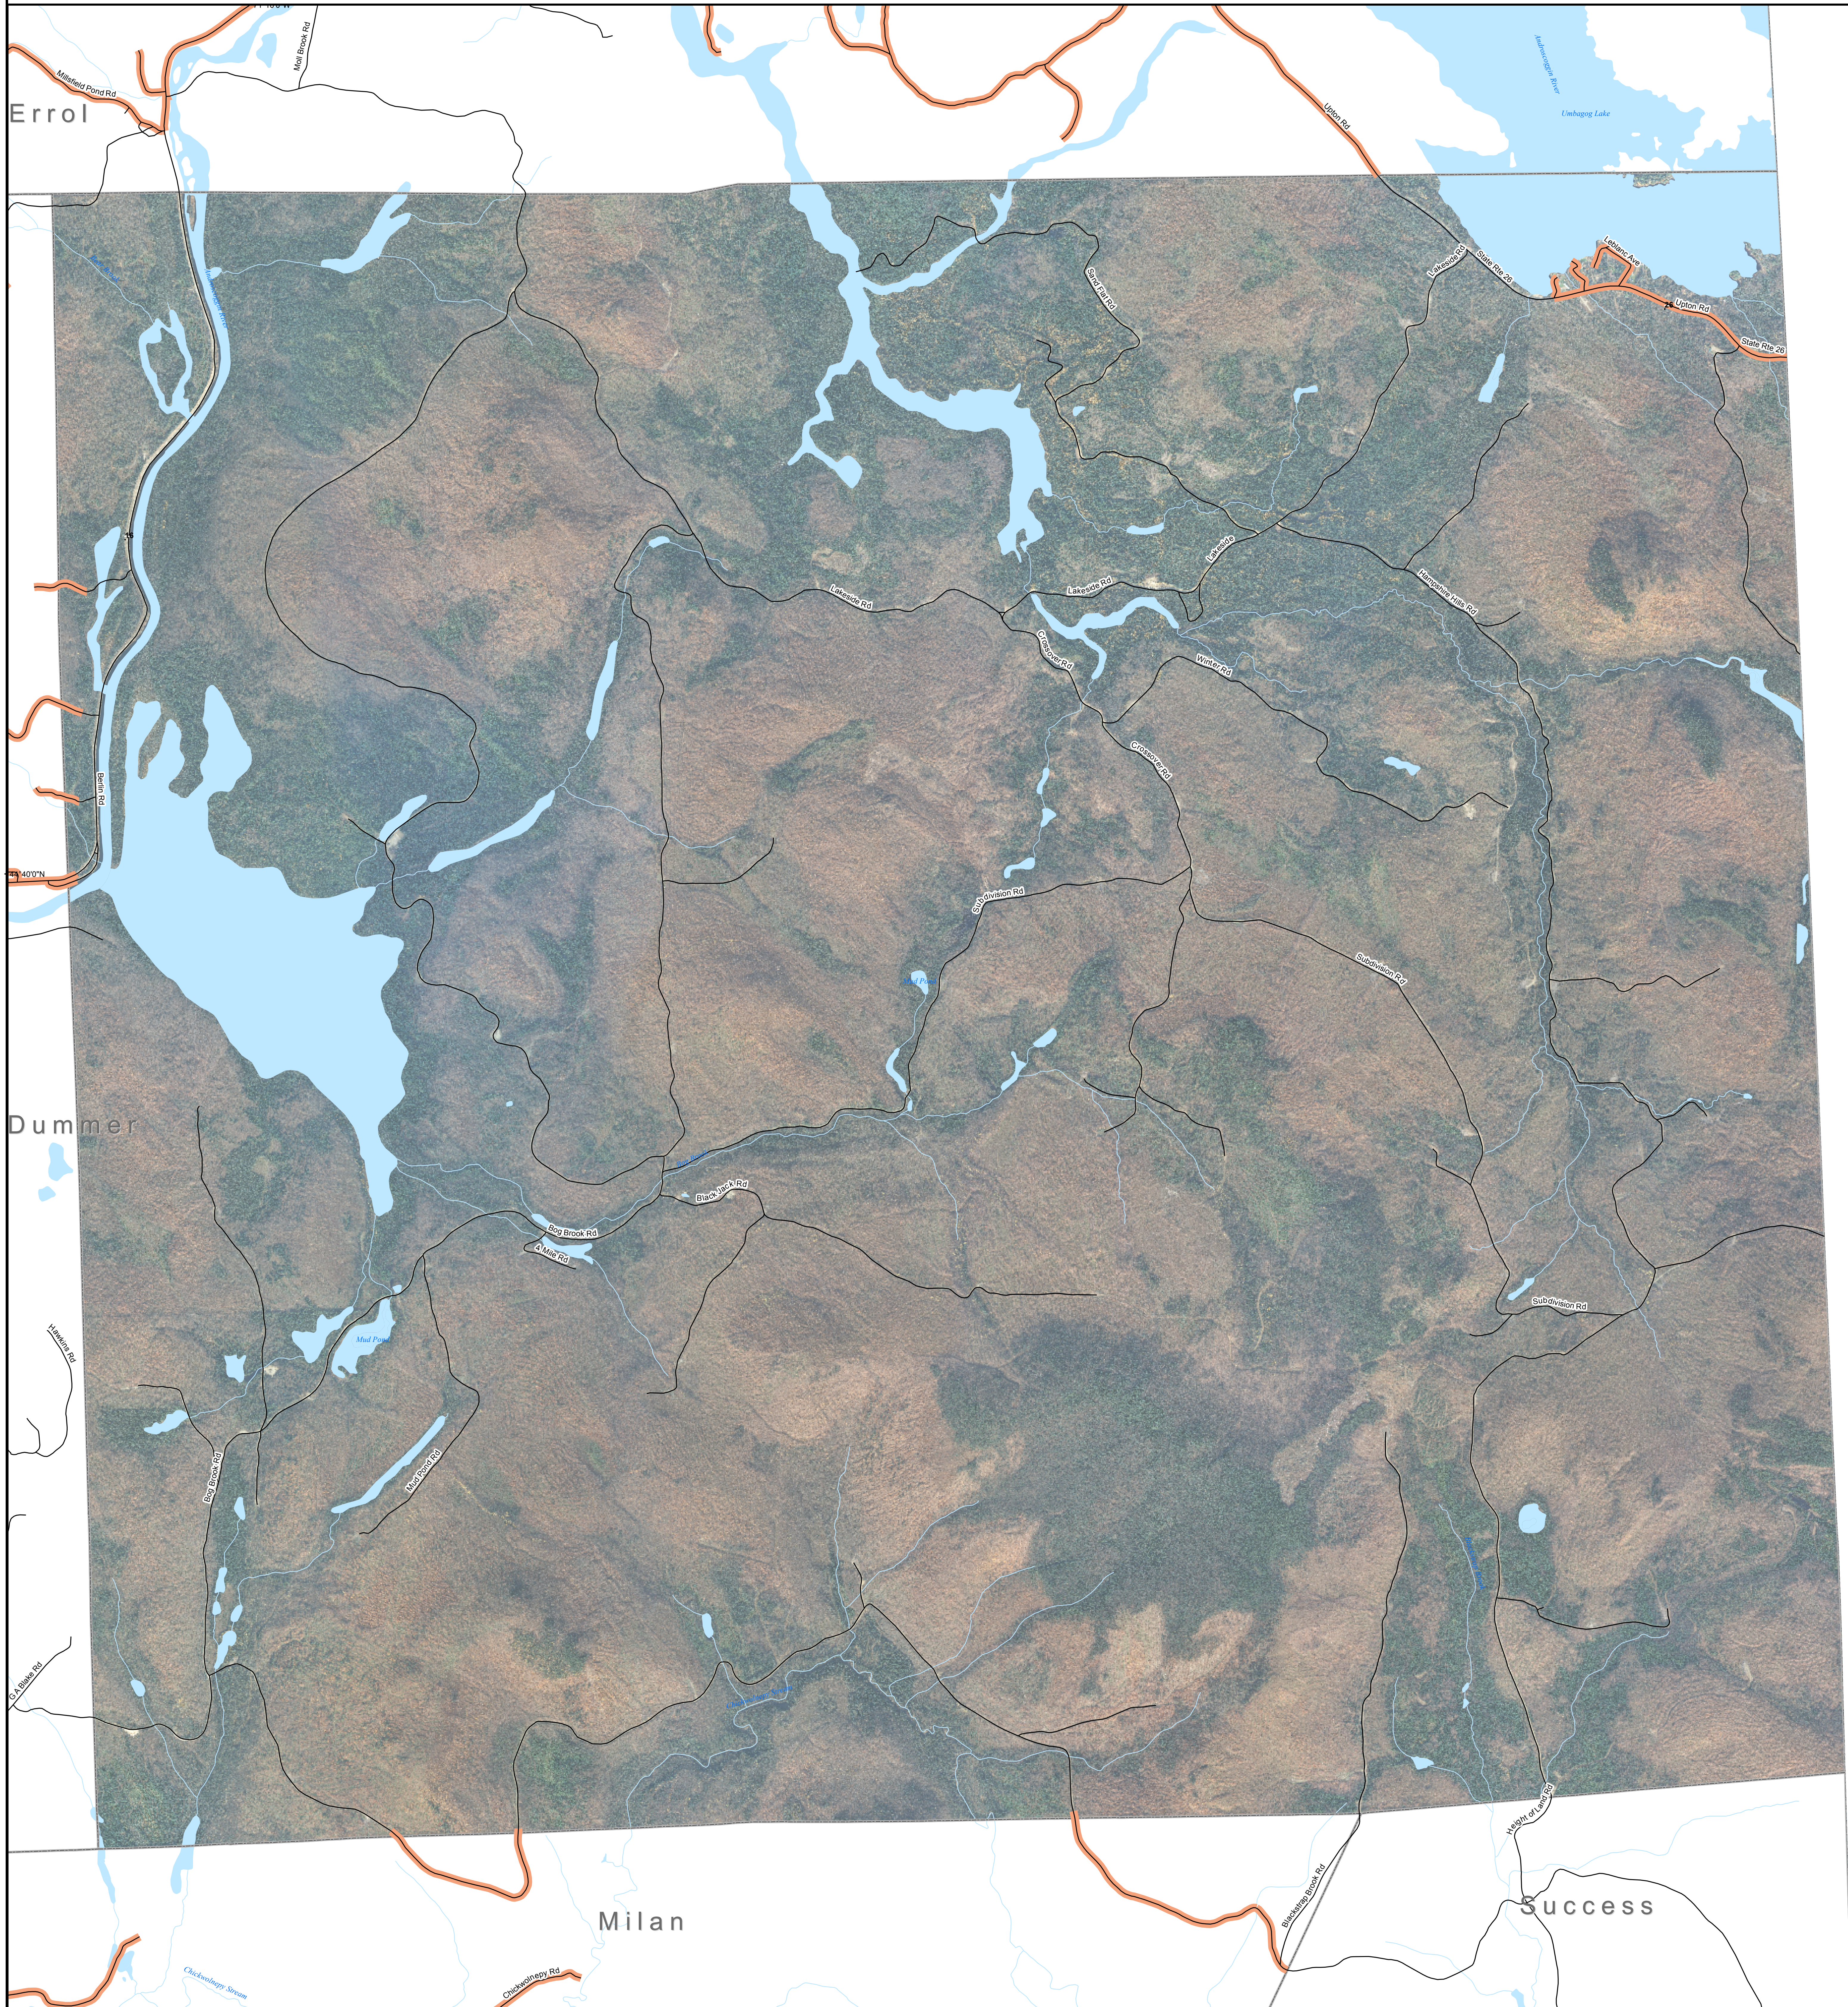

DSL & Cable Broadband Service Availability Cambridge

MAP REVIEW:

Name:		Email:	
Title:		Phone:	
Organization:		Date:	
Number of changes:			
Comments (please attach separate sheet if needed):			

Map Key

- Roads served by DSL and cable
- Roads served by cable only
- Roads served by DSL only

This map displays broadband access information submitted to the NH Broadband Mapping & Planning Program (NHBMP) as of March 31, 2013. The map has been generated for the sole purpose of verifying locations of DSL and cable broadband services in each town in New Hampshire.

Broadband is defined as access that is at least **768 kbps downstream** and **200 kbps upstream**.

For more information on this project, please visit the NHBMP web site at: iwantbroadbandnh.org

Provider Name
FairPoint Communications, Inc.