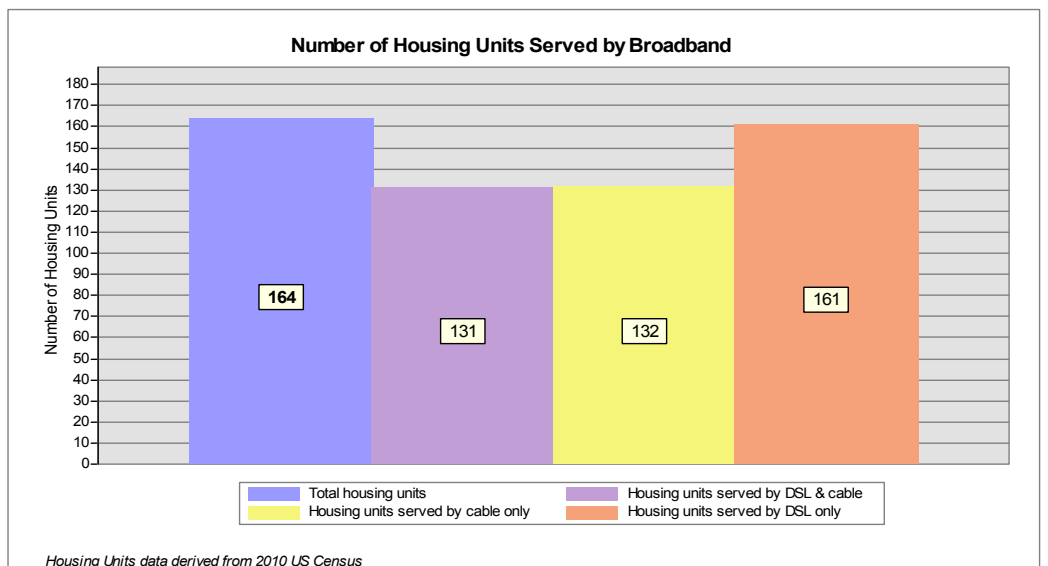

Broadband is defined as access that is at least **768 kbps downstream** and **200 kbps upstream**.
For more information on this project, please visit the NHBMP web site at: iwantbroadbandnh.org

Provider Name
CHARTER COMMUNICATIONS INC.
FairPoint Communications, Inc.
TIME WARNER CABLE