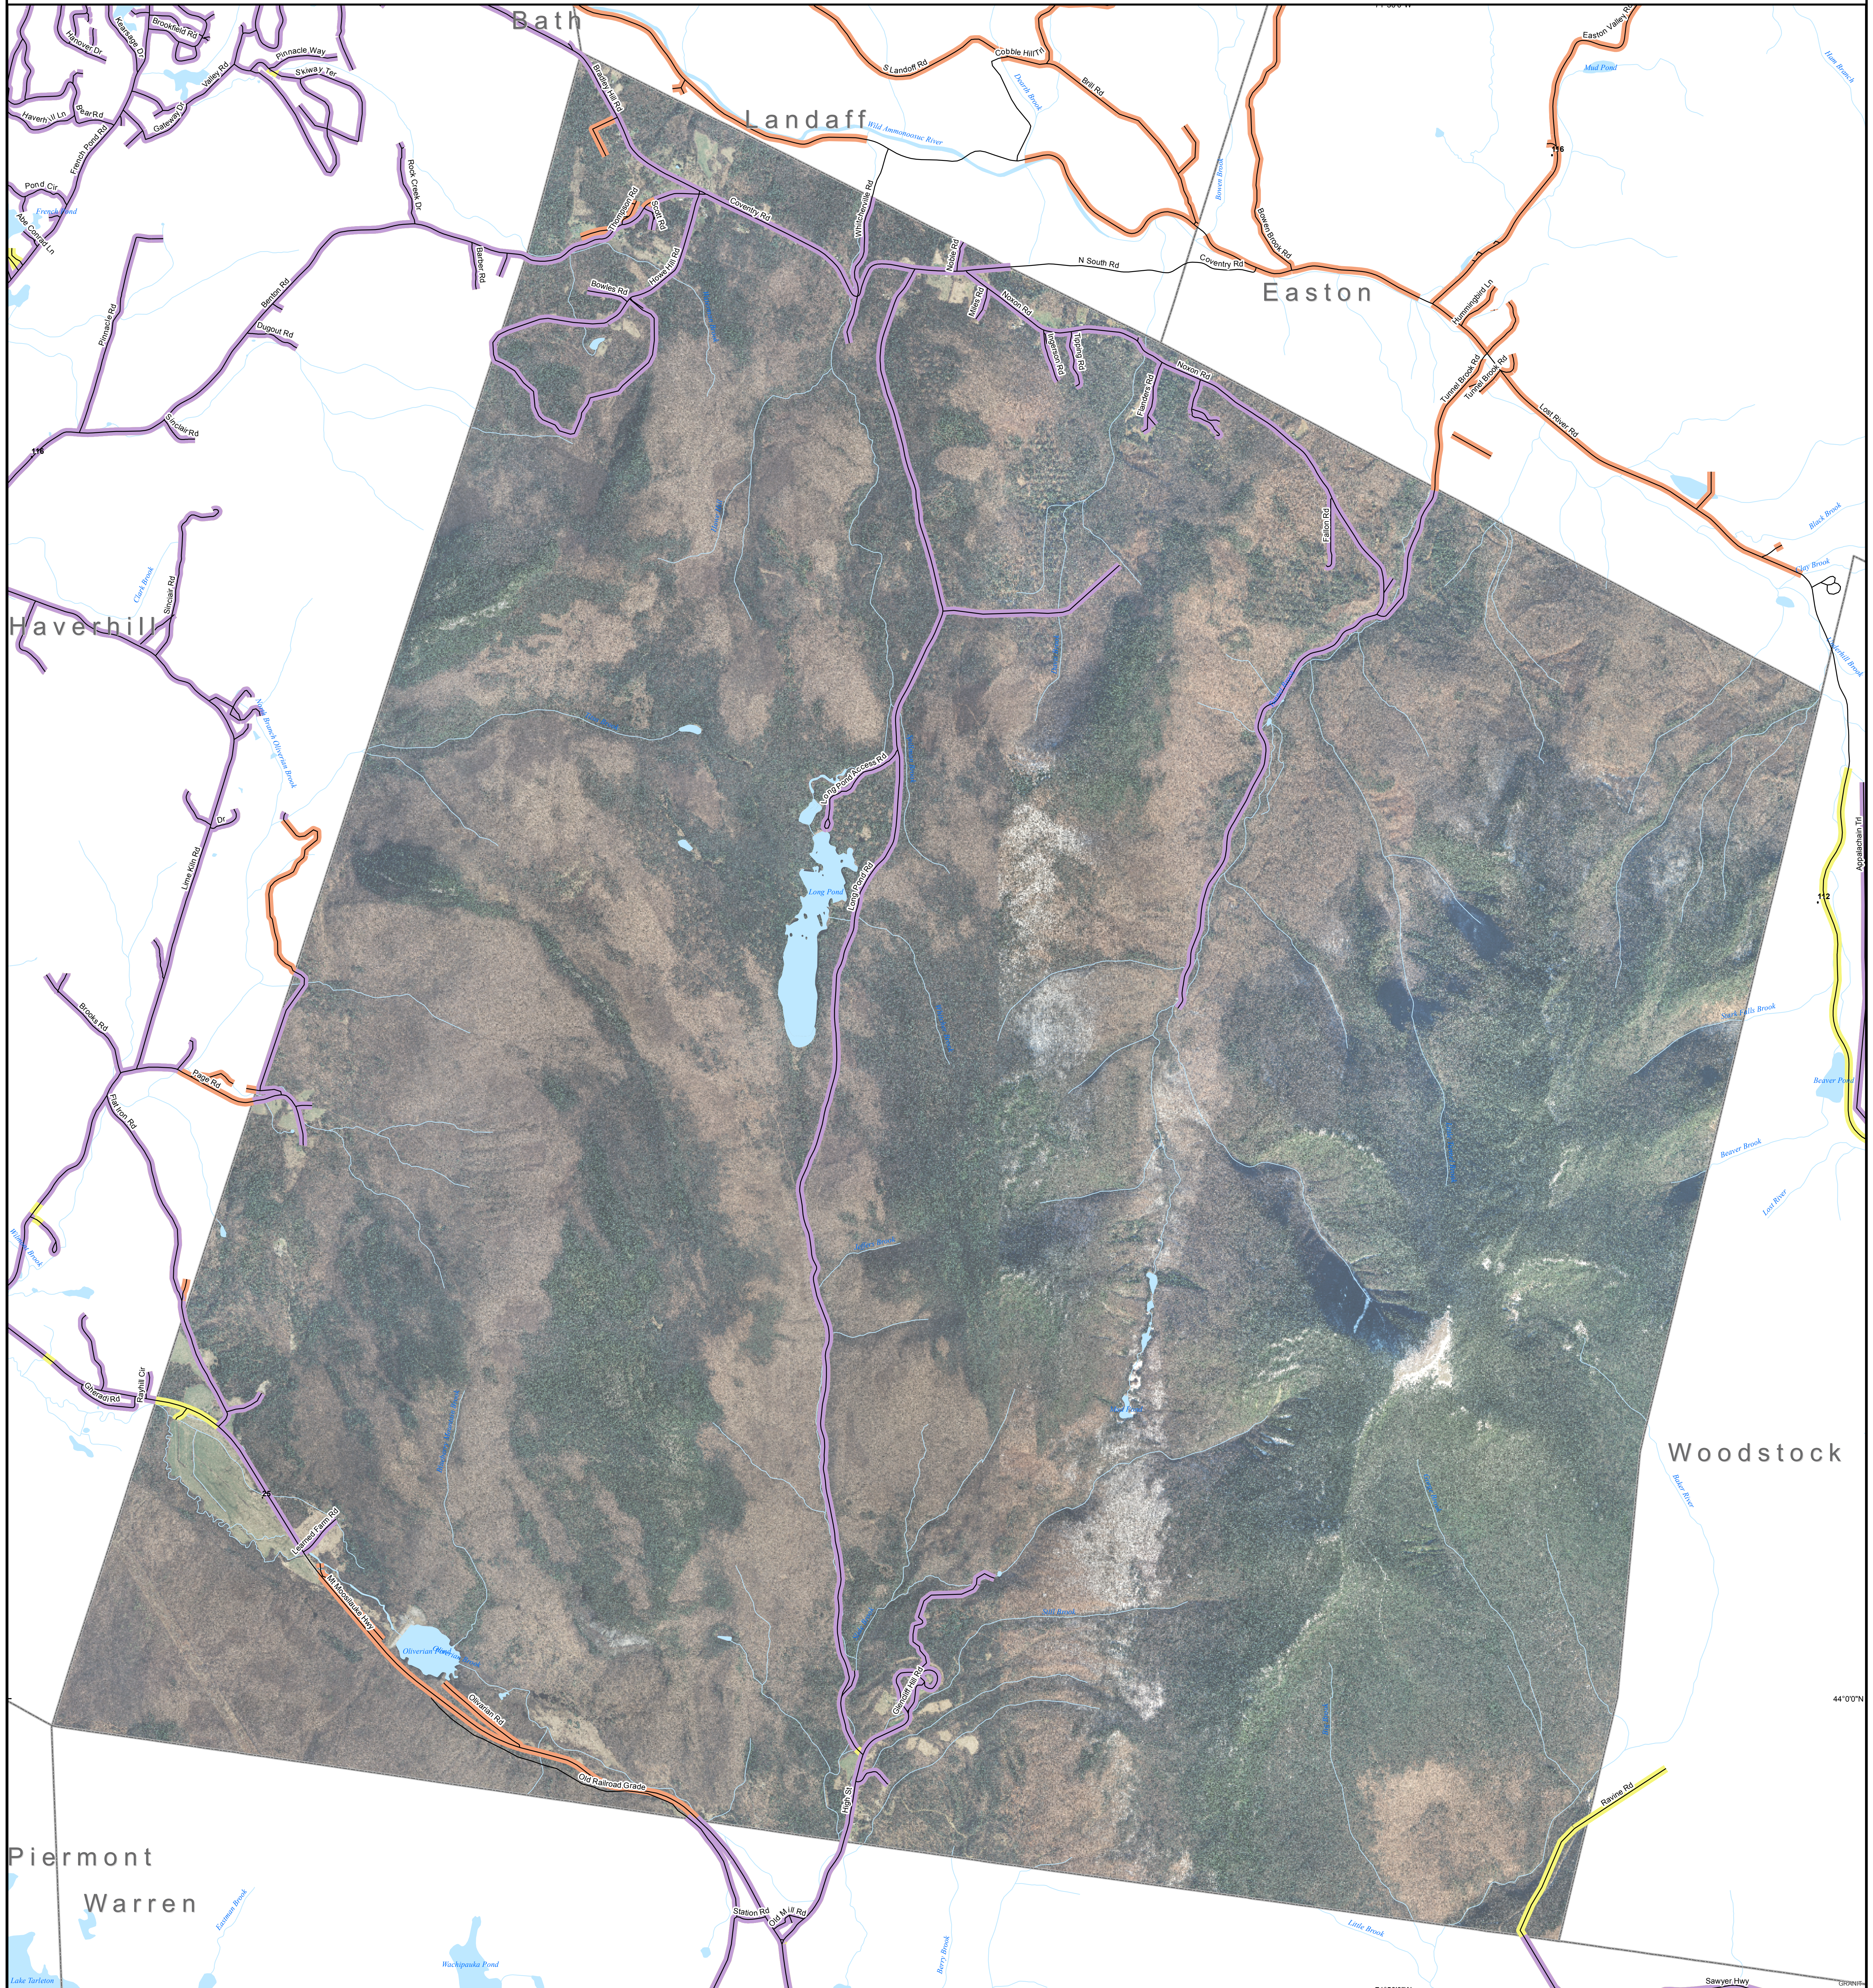

DSL & Cable Broadband Service Availability Town of Benton

MAP REVIEW:

Name:		Email:	
Title:		Phone:	
Organization:		Date:	
Number of changes:			
Comments (please attach separate sheet if needed):			

- Map Key**
- Roads served by DSL and cable
 - Roads served by cable only
 - Roads served by DSL only

This map displays broadband access information submitted to the NH Broadband Mapping & Planning Program (NHBMP) as of March 31, 2013. The map has been generated for the sole purpose of verifying locations of DSL and cable broadband services in each town in New Hampshire.

Broadband is defined as access that is at least **768 kbps downstream** and **200 kbps upstream**.
For more information on this project, please visit the NHBMP web site at: iwantbroadbandnh.org

Provider Name
CHARTER COMMUNICATIONS INC.
FairPoint Communications, Inc.
TIME WARNER CABLE