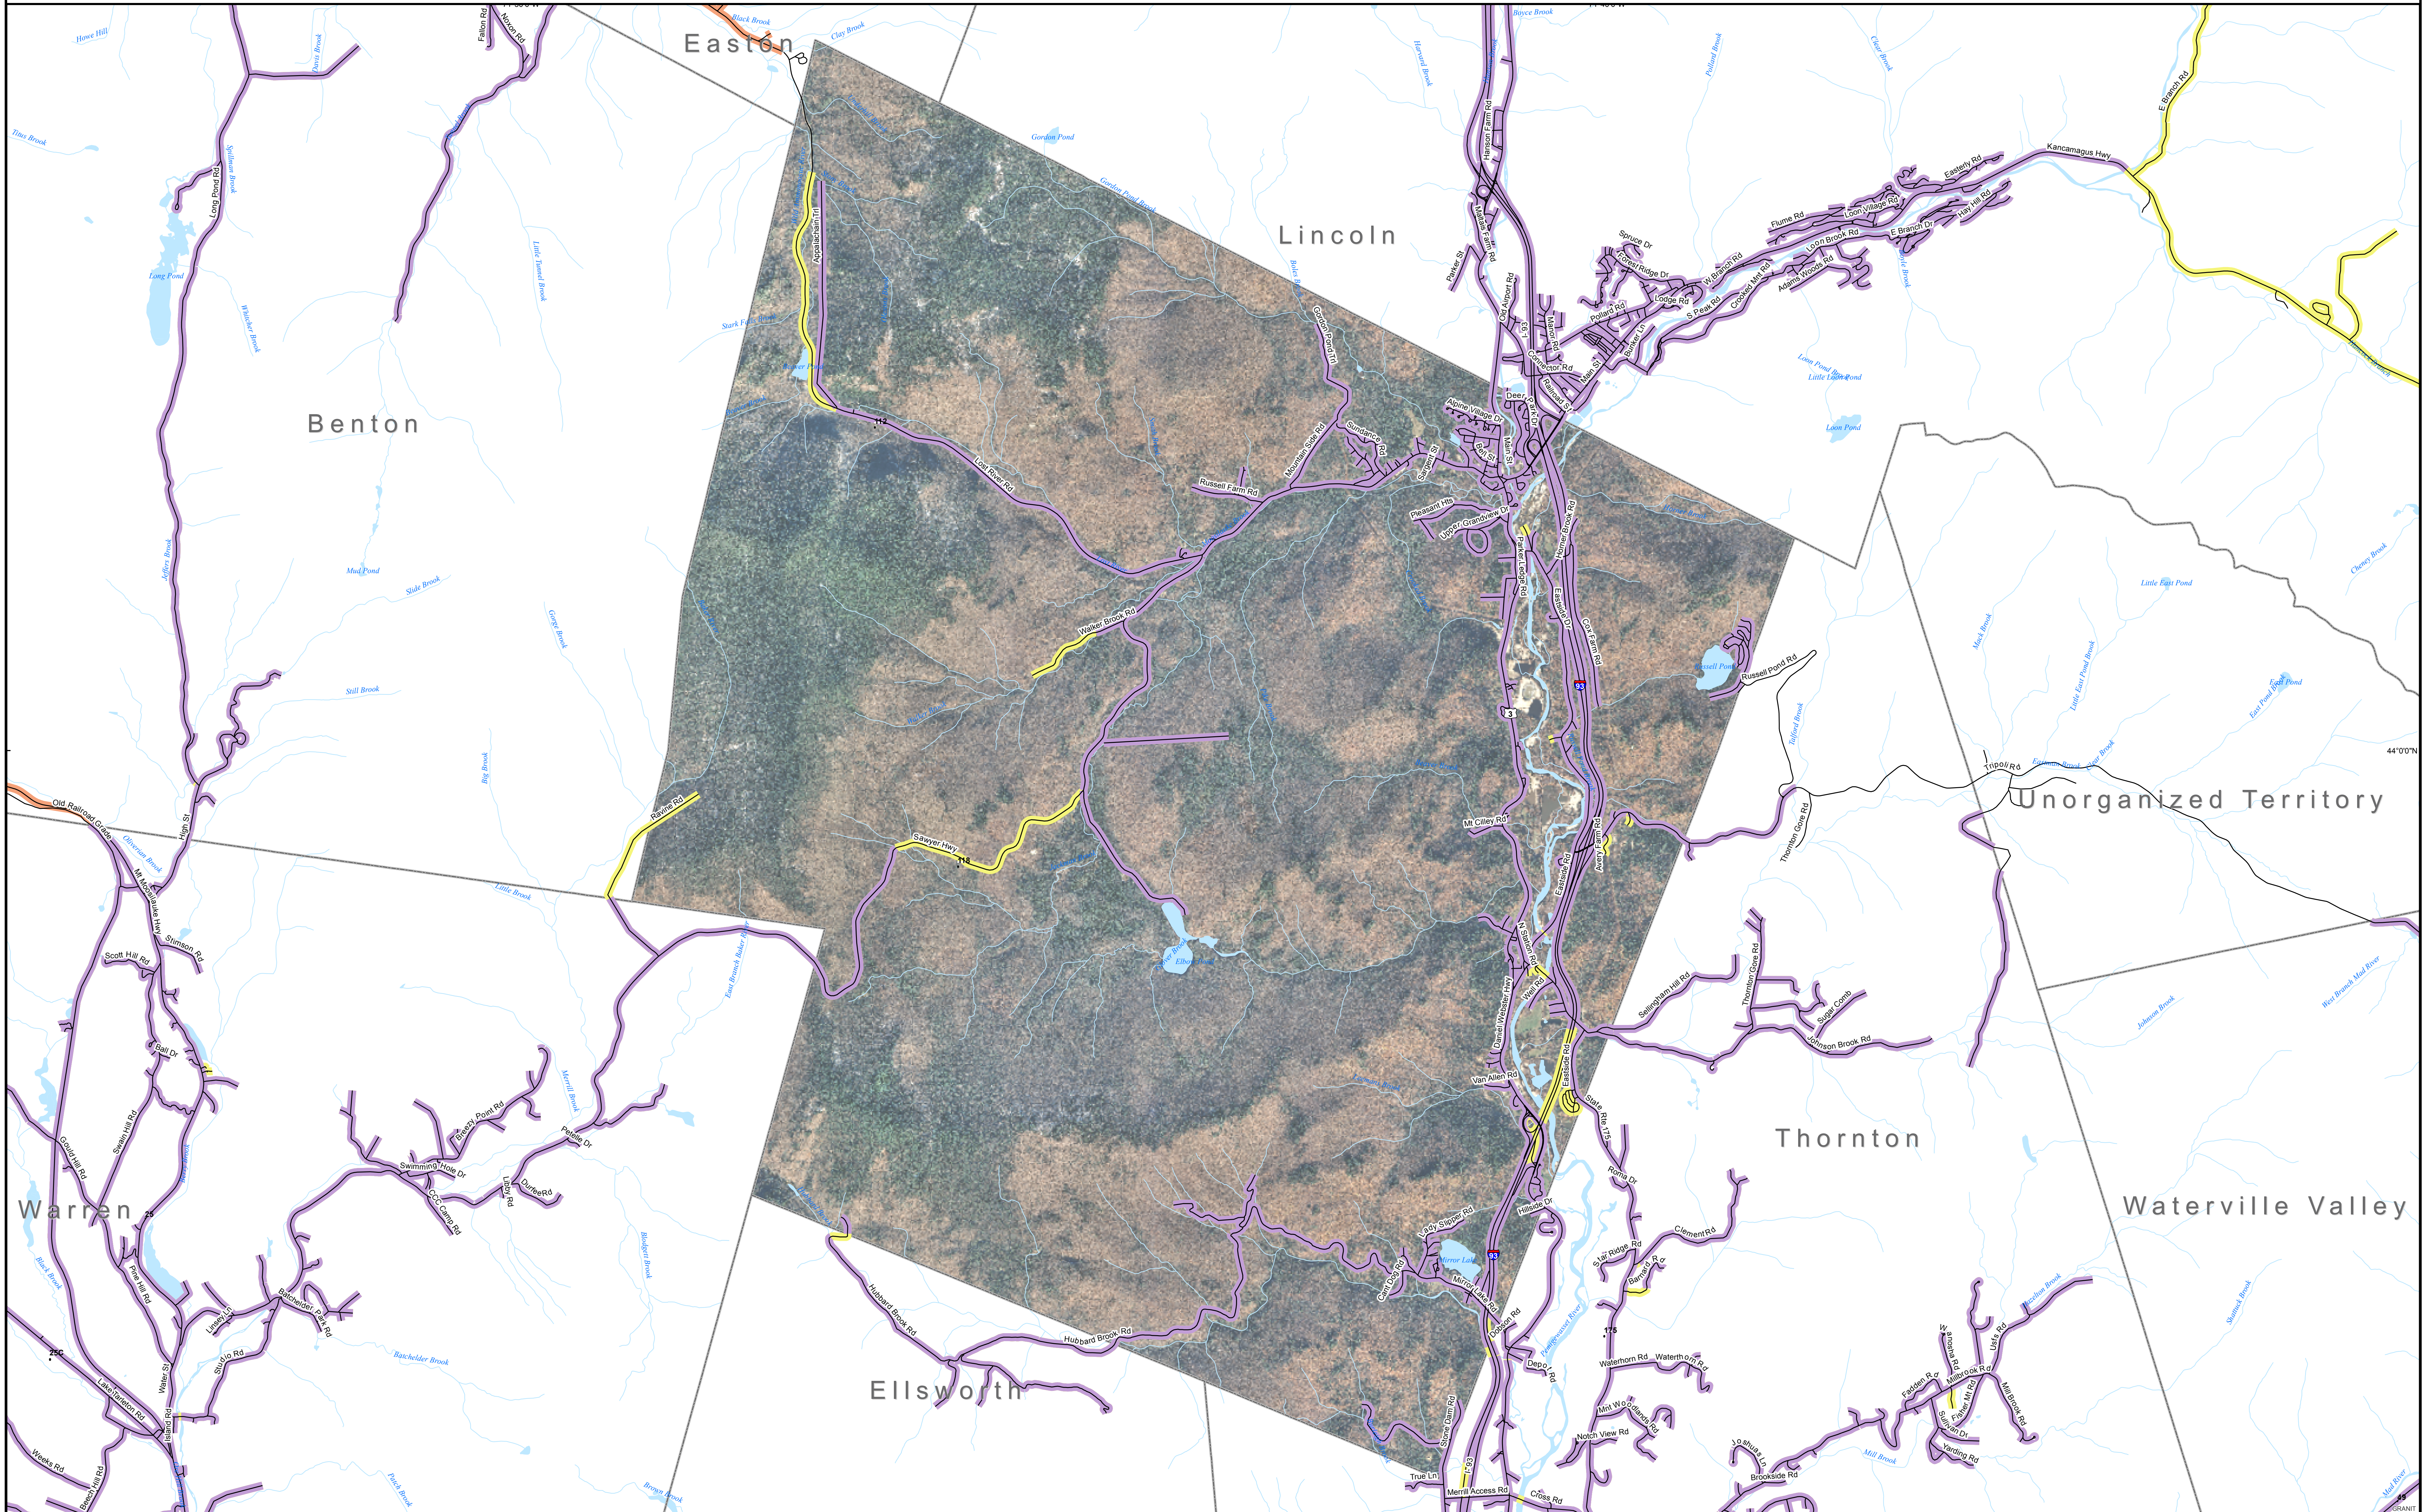

# DSL & Cable Broadband Service Availability Town of Woodstock

|  |  |        |  |
|--|--|--------|--|
| MAP REVIEW:  |  | Email: |  |
| Name:  |  | Phone: |  |
| Title:   |  | Date:  |  |
| Organization:                                      |  |        |  |
| Number of changes:                                 |  |        |  |
| Comments (please attach separate sheet if needed): |  |        |  |

- Map Key**
- Roads served by DSL and cable
  - Roads served by cable only
  - Roads served by DSL only

This map displays broadband access information submitted to the NH Broadband Mapping & Planning Program (NHBMP) as of March 31, 2013. The map has been generated for the sole purpose of verifying locations of DSL and cable broadband services in each town in New Hampshire.

Broadband is defined as access that is at least **768 kbps downstream** and **200 kbps upstream**.

For more information on this project, please visit the NHBMP web site at: [iwantbroadbandnh.org](http://iwantbroadbandnh.org)