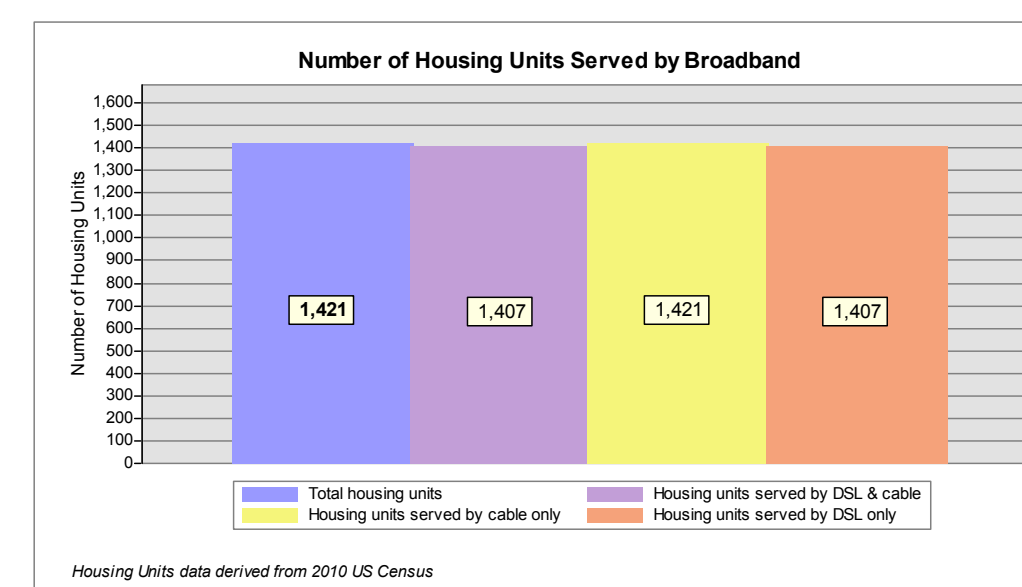

Broadband is defined as access that is at least **768 kbps downstream** and **200 kbps upstream**.

For more information on this project, please visit the NHBMP web site at: [iwantbroadbandnh.org](http://iwantbroadbandnh.org)