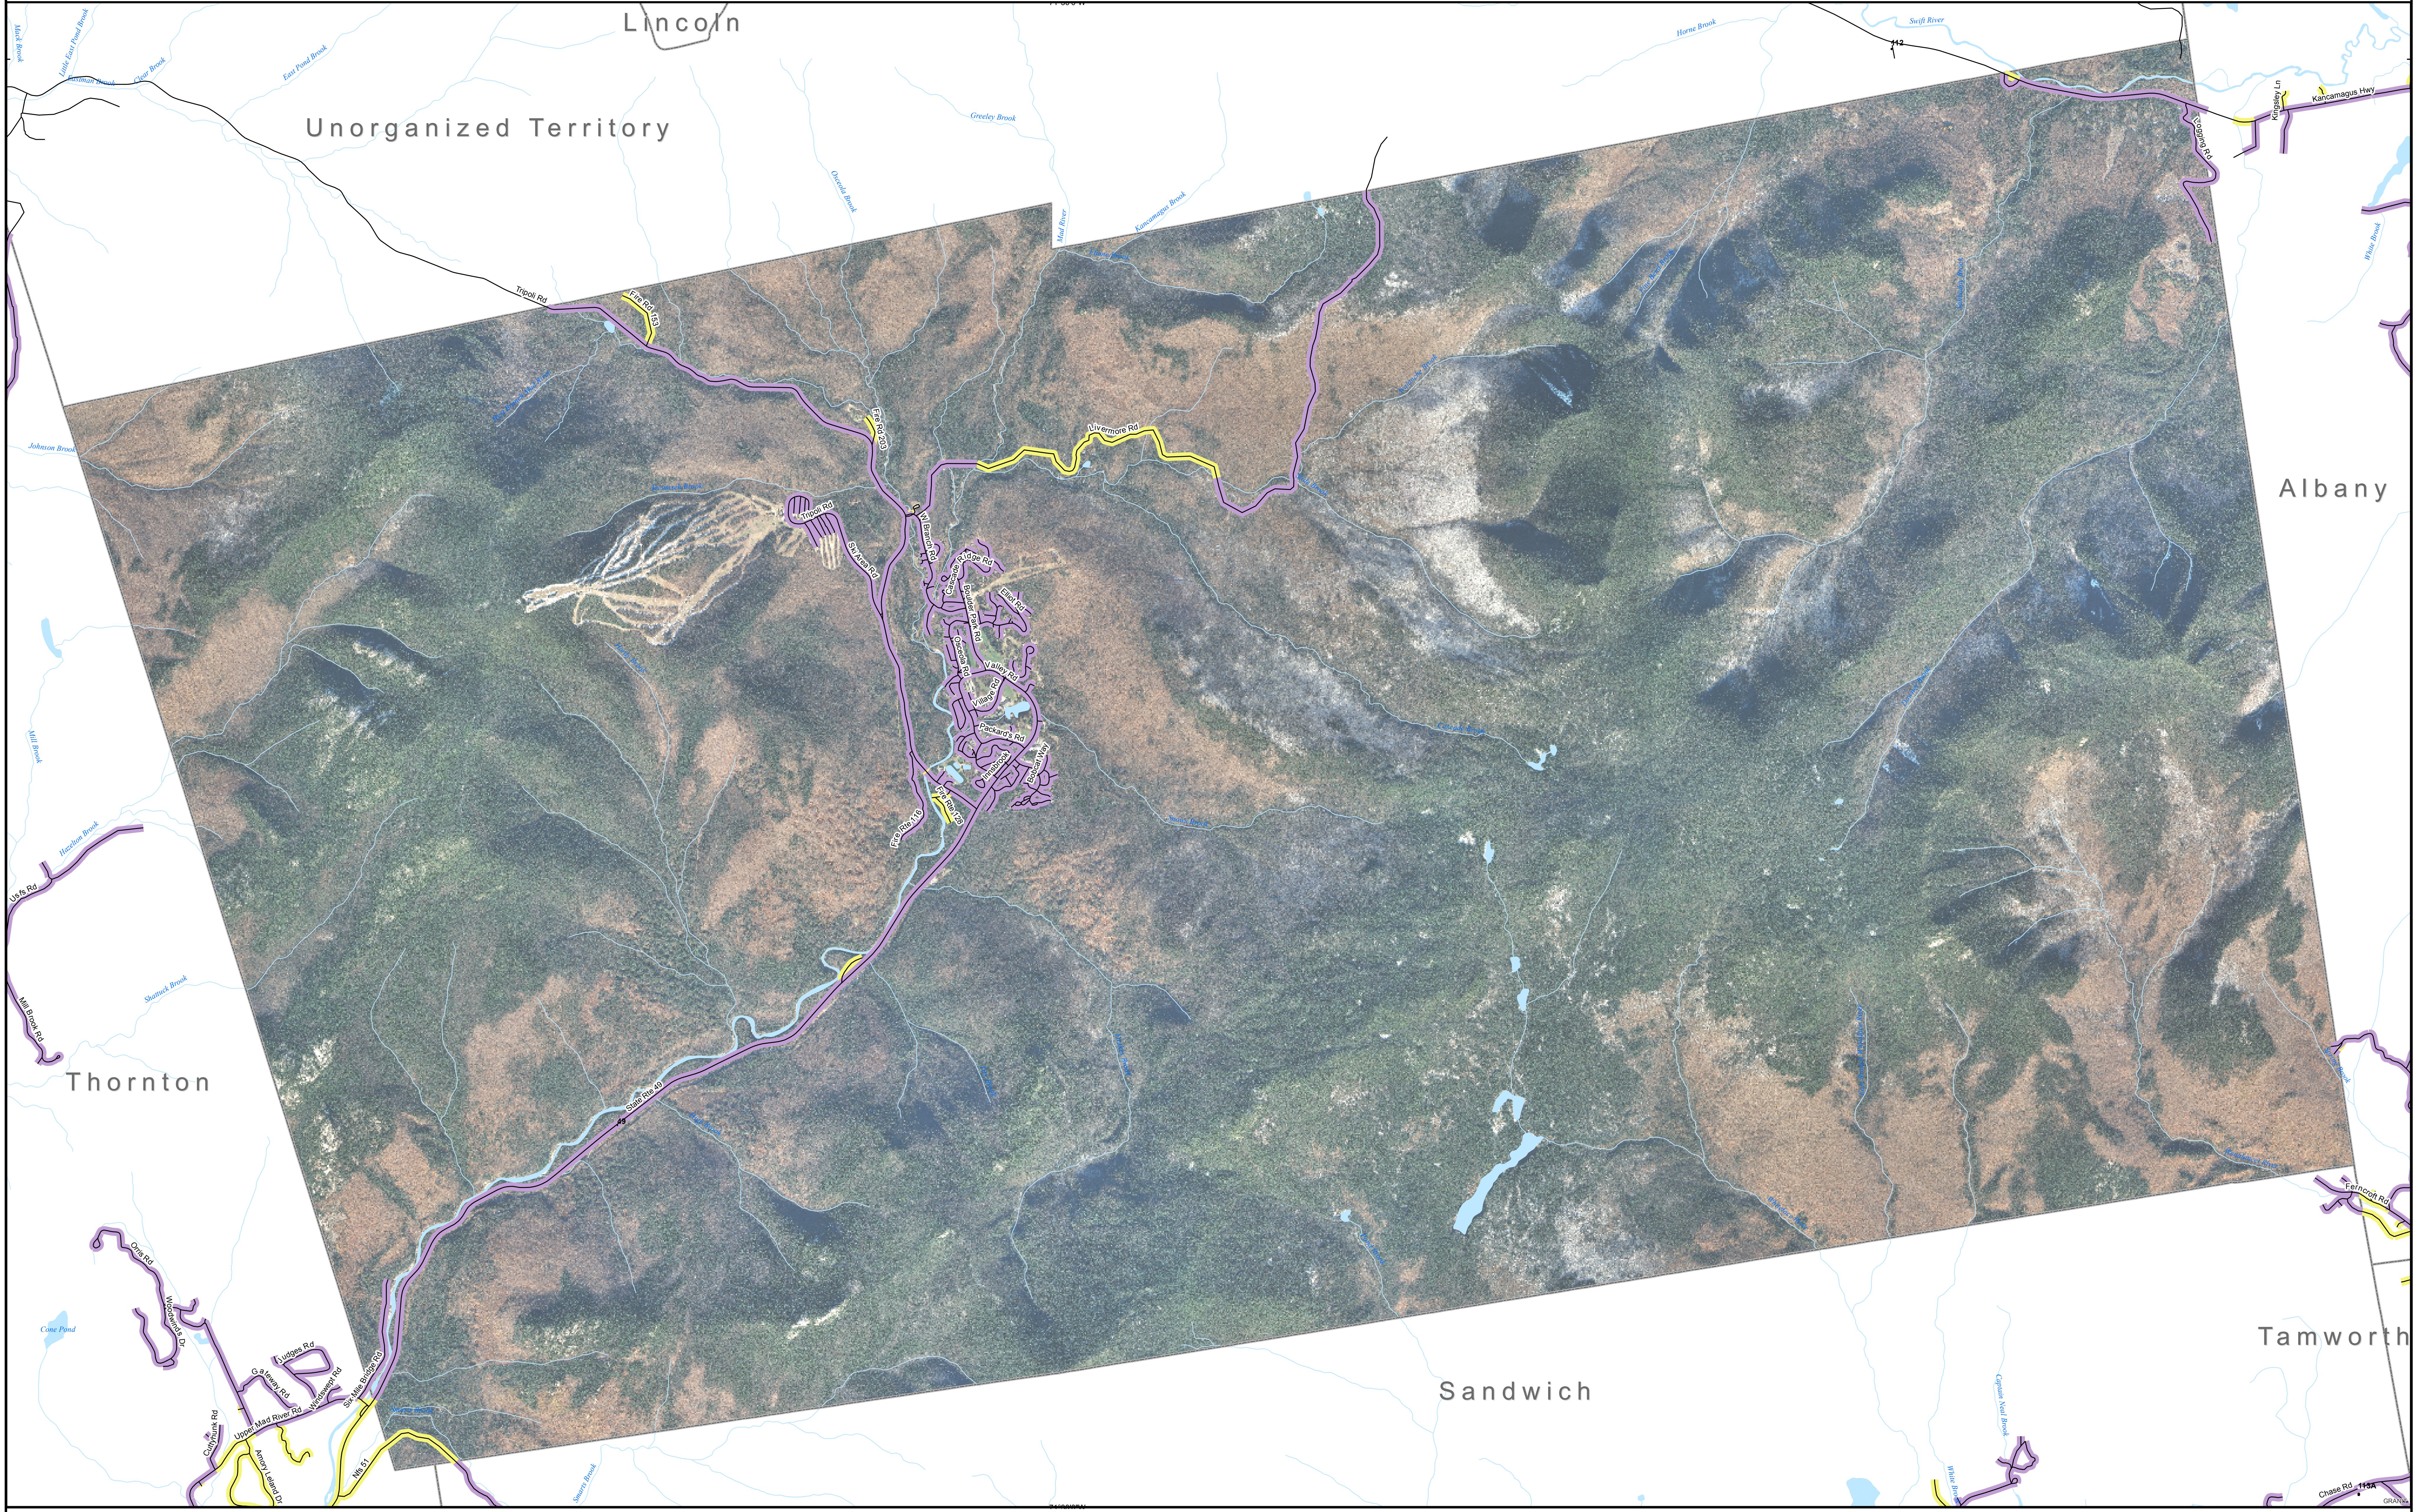

# DSL & Cable Broadband Service Availability Town of Waterville Valley

MAP REVIEW:		Email:	
Name:		Phone:	
Title:		Date:	
Organization:			
Number of changes:			
Comments (please attach separate sheet if needed):			

- Map Key**
- Roads served by DSL and cable
  - Roads served by cable only
  - Roads served by DSL only

This map displays broadband access information submitted to the NH Broadband Mapping & Planning Program (NHBMP) as of March 31, 2013. The map has been generated for the sole purpose of verifying locations of DSL and cable broadband services in each town in New Hampshire.

Broadband is defined as access that is at least **768 kbps downstream** and **200 kbps upstream**.

For more information on this project, please visit the NHBMP web site at: [iwantbroadbandnh.org](http://iwantbroadbandnh.org)

**Provider Name**  
FairPoint Communications, Inc.  
TIME WARNER CABLE

**Technology**  
DSL  
Cable