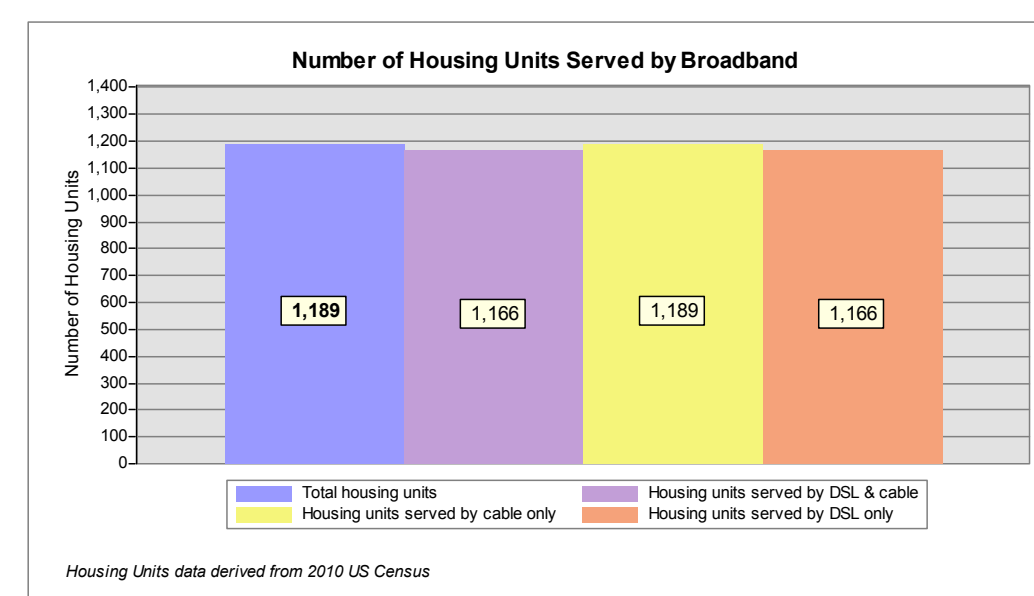

Broadband is defined as access that is at least **768 kbps downstream** and **200 kbps upstream**.

For more information on this project, please visit the NHBMP web site at: [iwantbroadbandnh.org](http://iwantbroadbandnh.org)