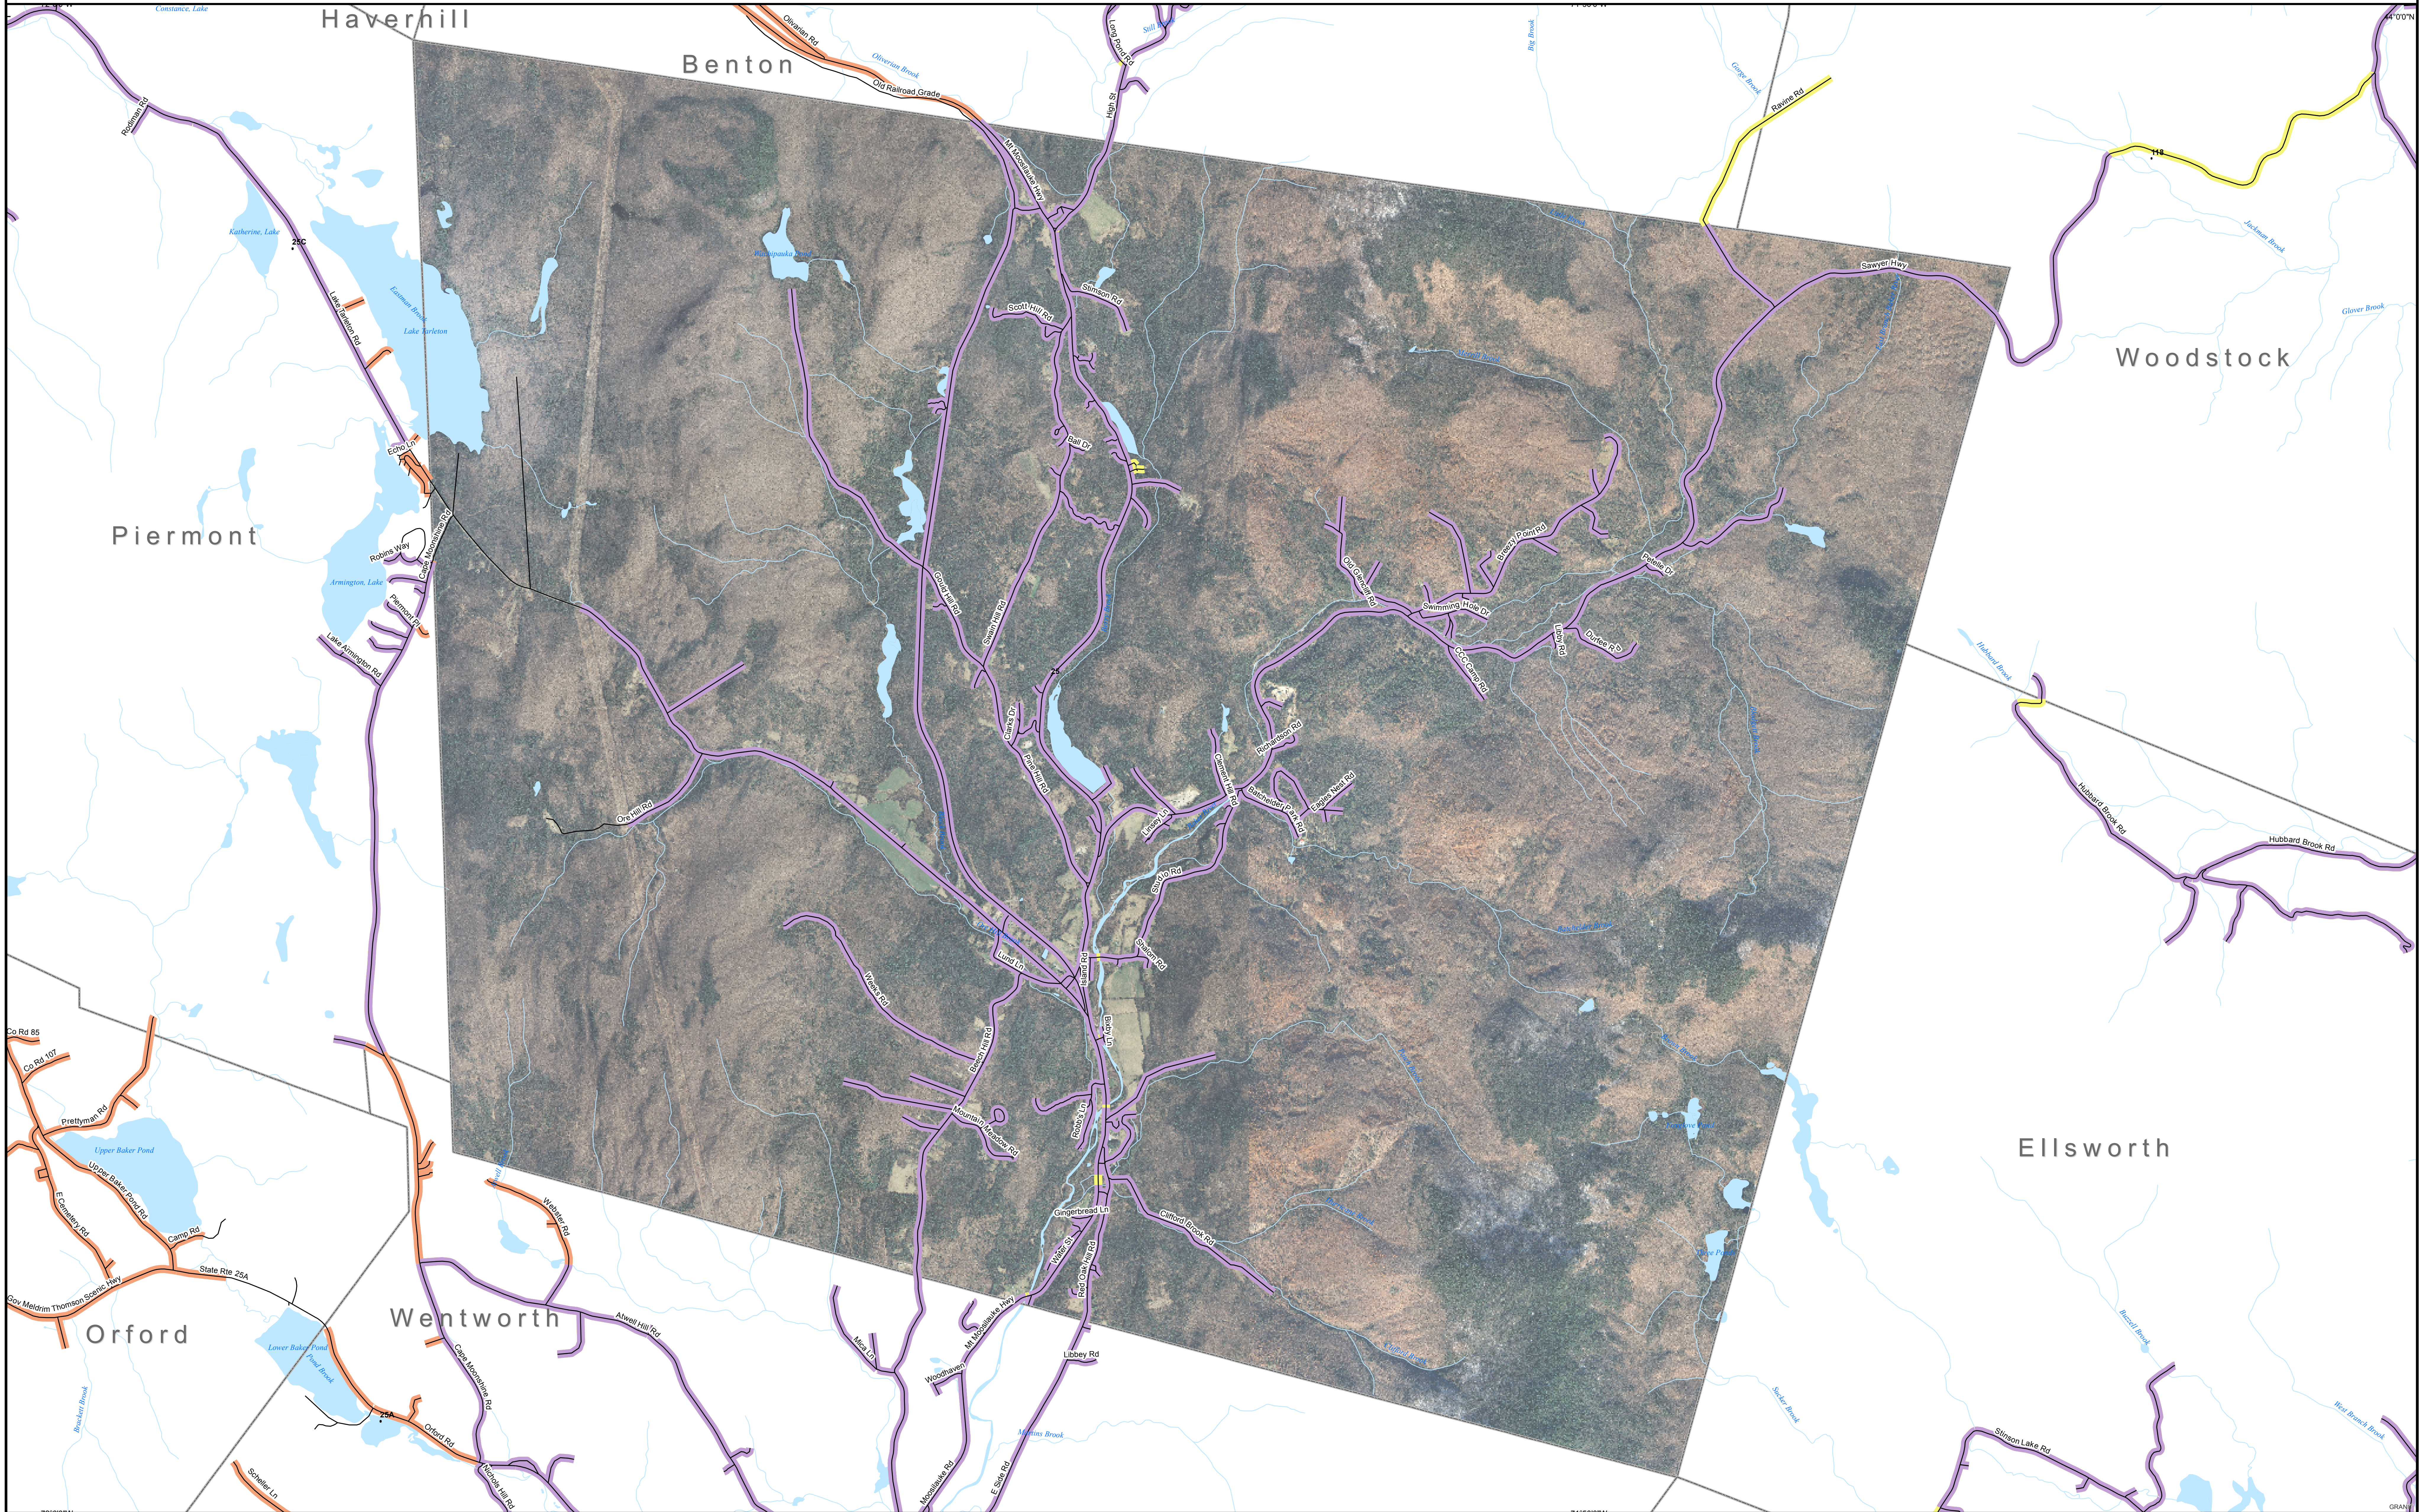

DSL & Cable Broadband Service Availability Town of Warren

MAP REVIEW:		Name:	Phone:
Title:		Organization:	Date:
Number of changes:		Comments (please attach separate sheet if needed):	

- Map Key**
- Roads served by DSL and cable
 - Roads served by cable only
 - Roads served by DSL only

This map displays broadband access information submitted to the NH Broadband Mapping & Planning Program (NHBMPP) as of March 31, 2013. The map has been generated for the sole purpose of verifying locations of DSL and cable broadband services in each town in New Hampshire.

Broadband is defined as access that is at least **768 kbps downstream** and **200 kbps upstream**.

For more information on this project, please visit the NHBMPP web site at: iwantbroadbandnh.org

Provider Name