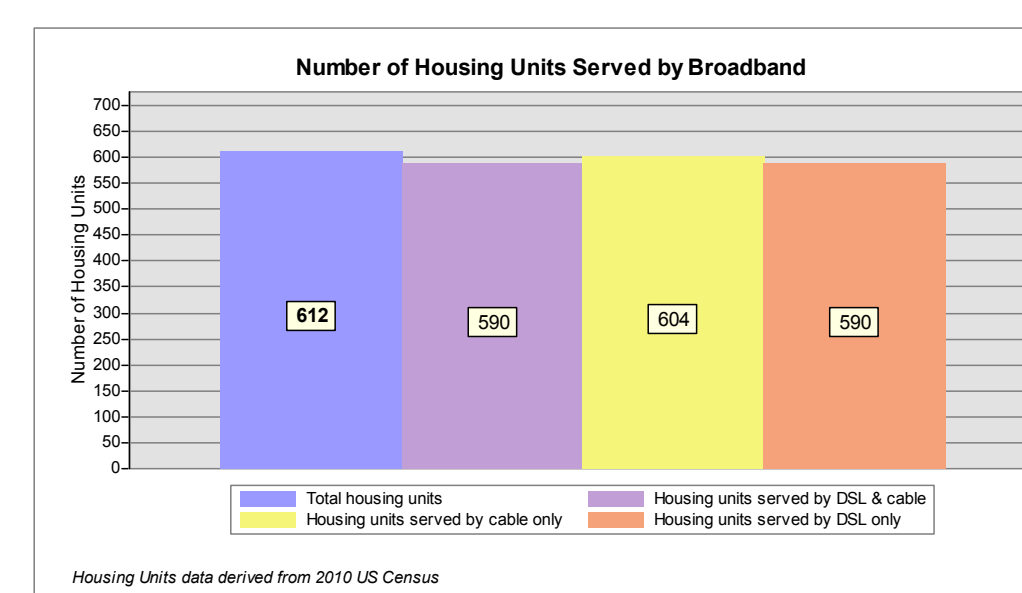

Provider Name

CHARTER COMMUNICATIONS INC.
FairPoint Communications, Inc.
TIME WARNER CABLE

Technology

Cable
DSL
Cable