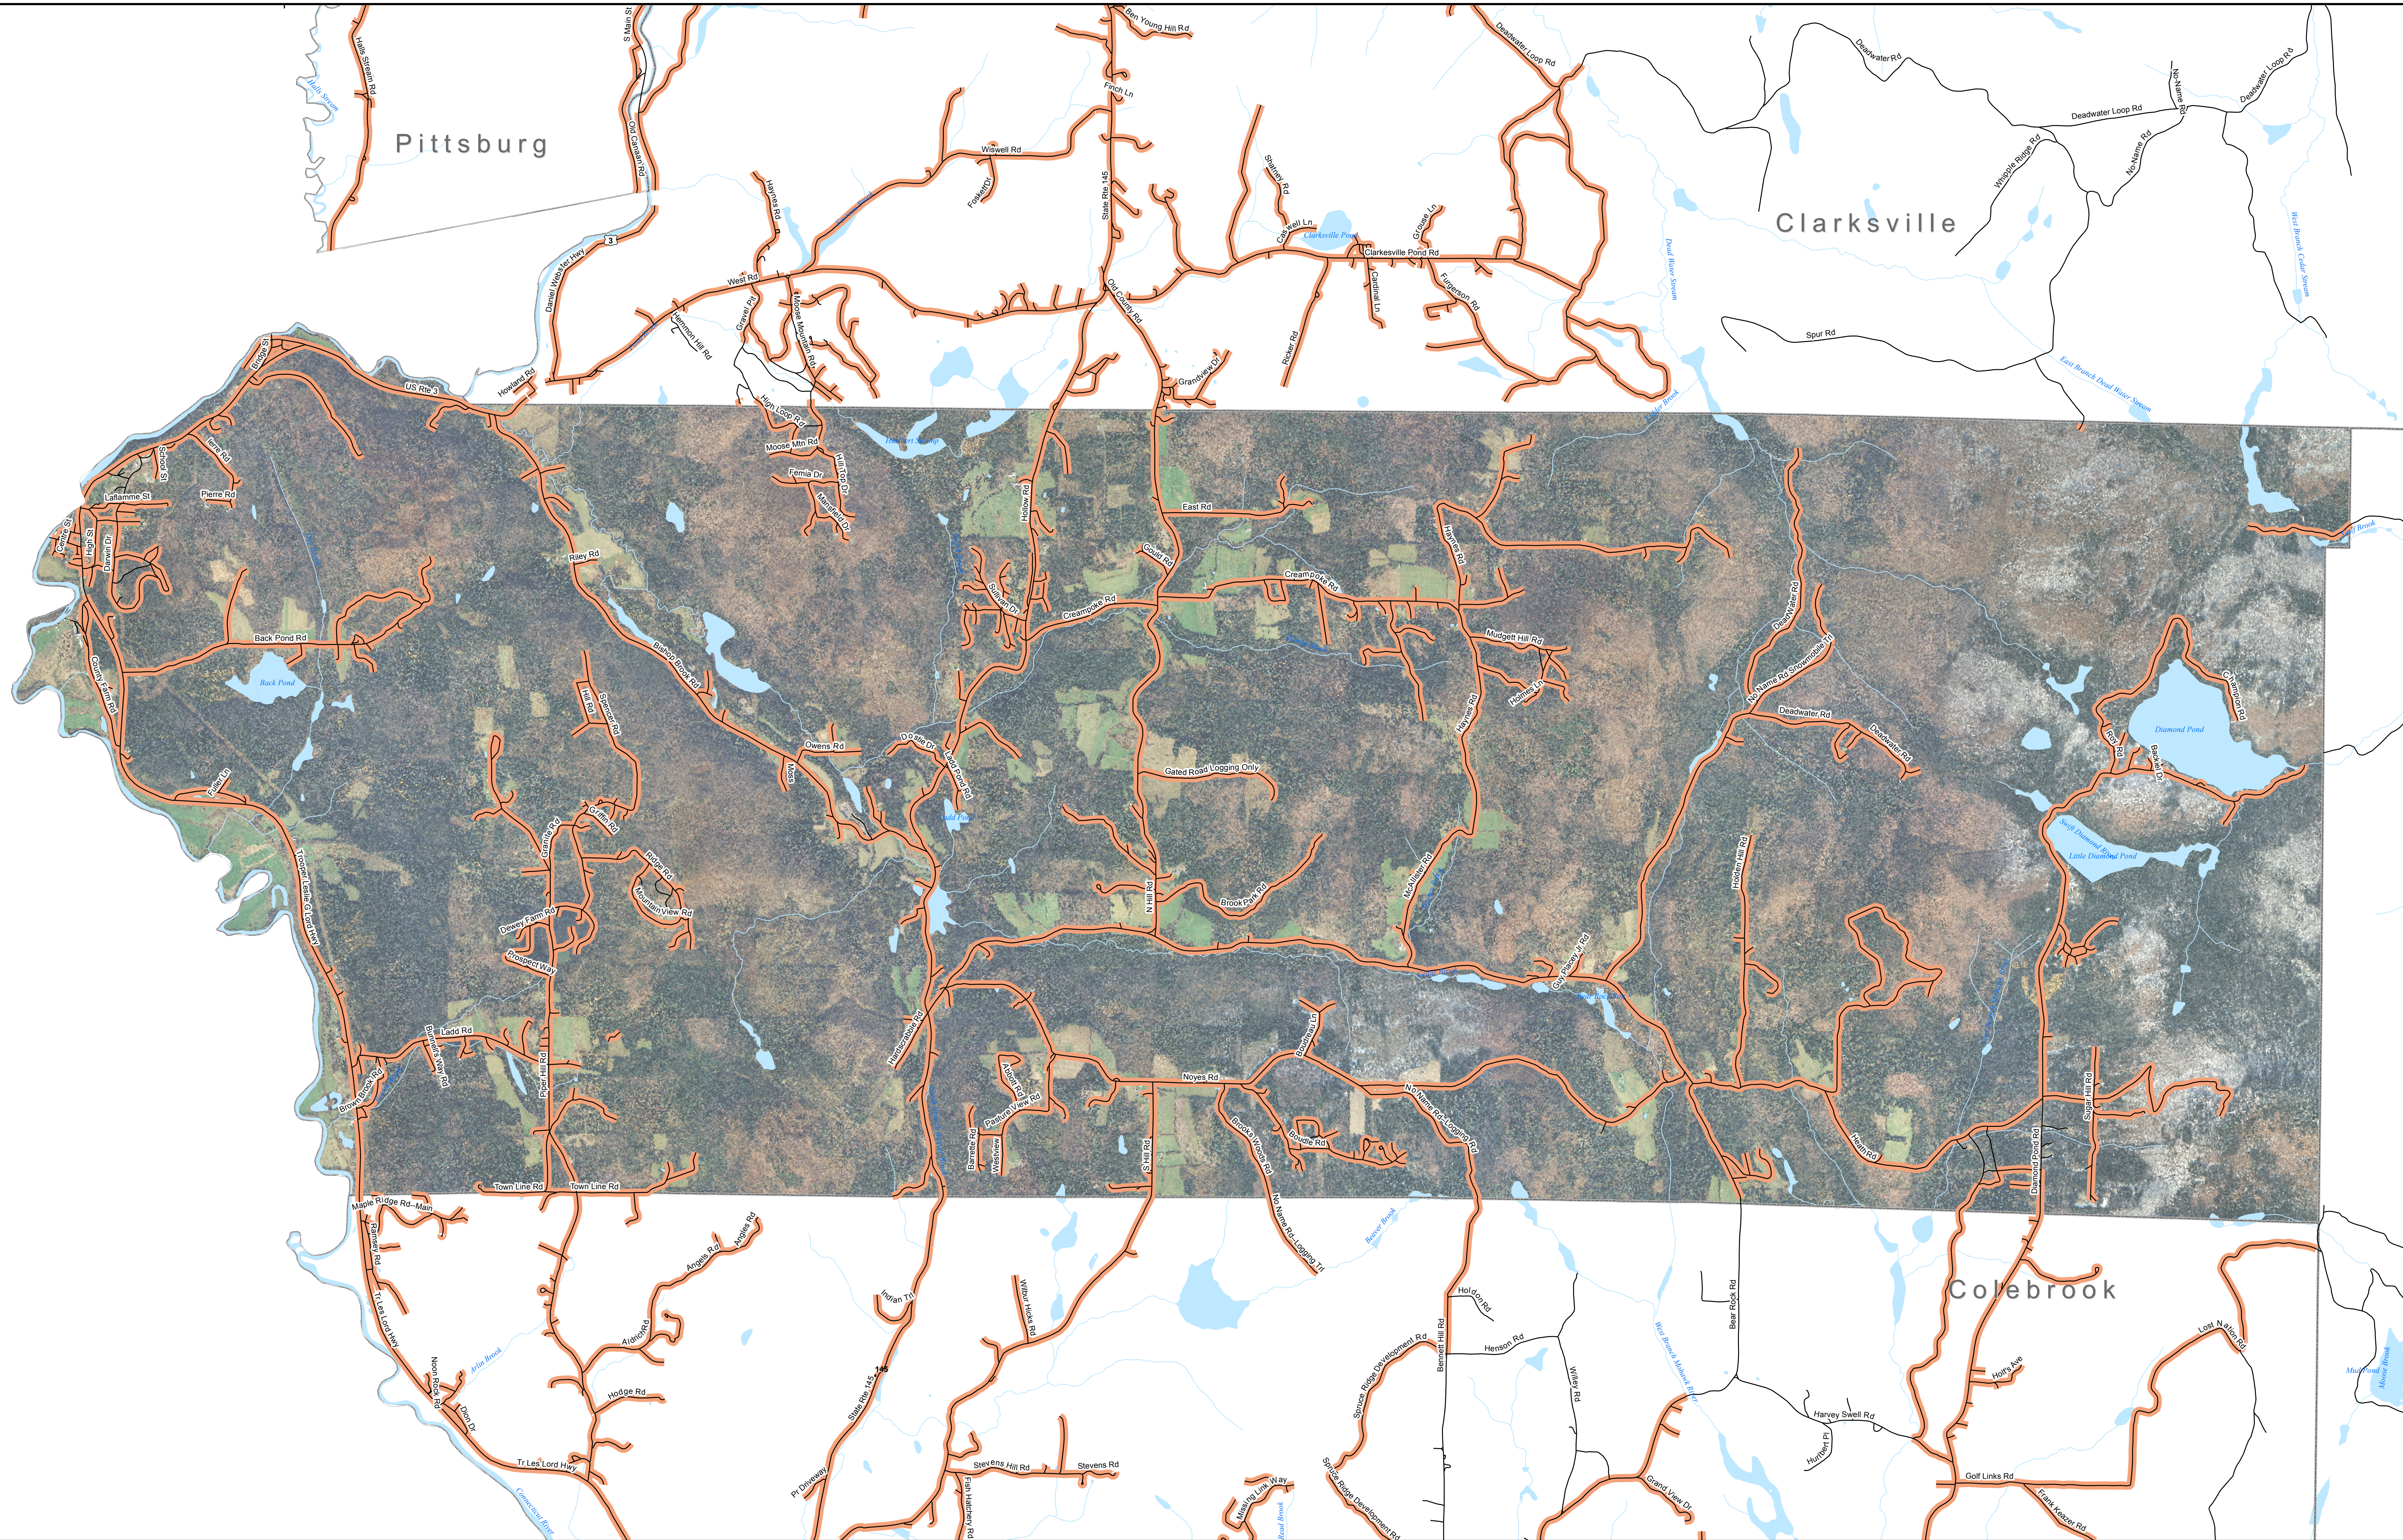

- Map Key**
- Roads served by DSL and cable
 - Roads served by cable only
 - Roads served by DSL only

This map displays broadband access information submitted to the NH Broadband Mapping & Planning Program (NHBMPP) as of March 31, 2013. The map has been generated for the sole purpose of verifying locations of DSL and cable broadband services in each town in New Hampshire.

Broadband is defined as access that is at least **768 kbps downstream** and **200 kbps upstream**.
For more information on this project, please visit the NHBMPP web site at: iwantbroadbandnh.org

Provider Name
FairPoint Communications, Inc.
G4 Communications