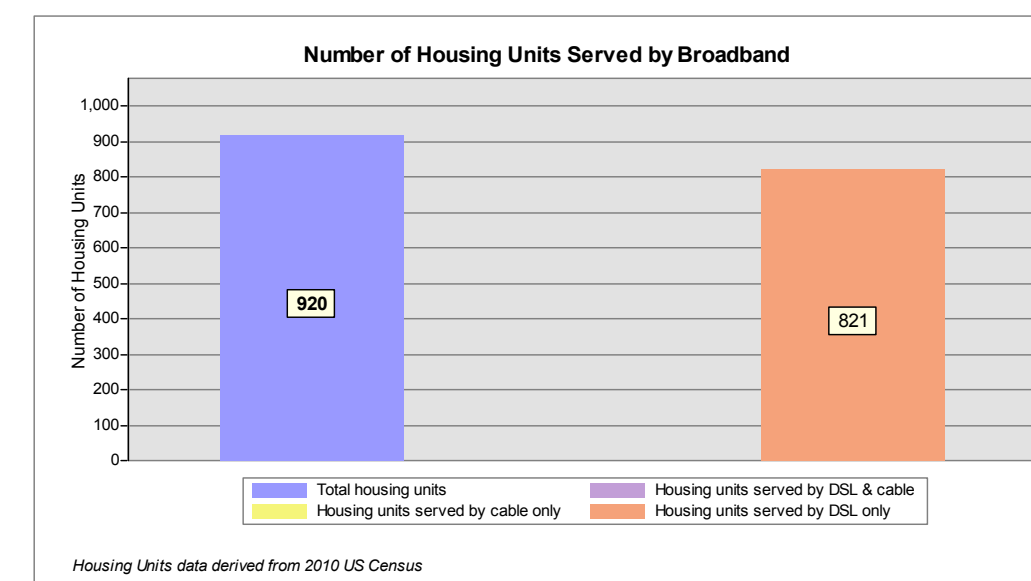

Broadband is defined as access that is at least **768 kbps downstream** and **200 kbps upstream**.
For more information on this project, please visit the NHBMPP web site at: iwantbroadbandnh.org

Provider Name
FairPoint Communications, Inc.
G4 Communications