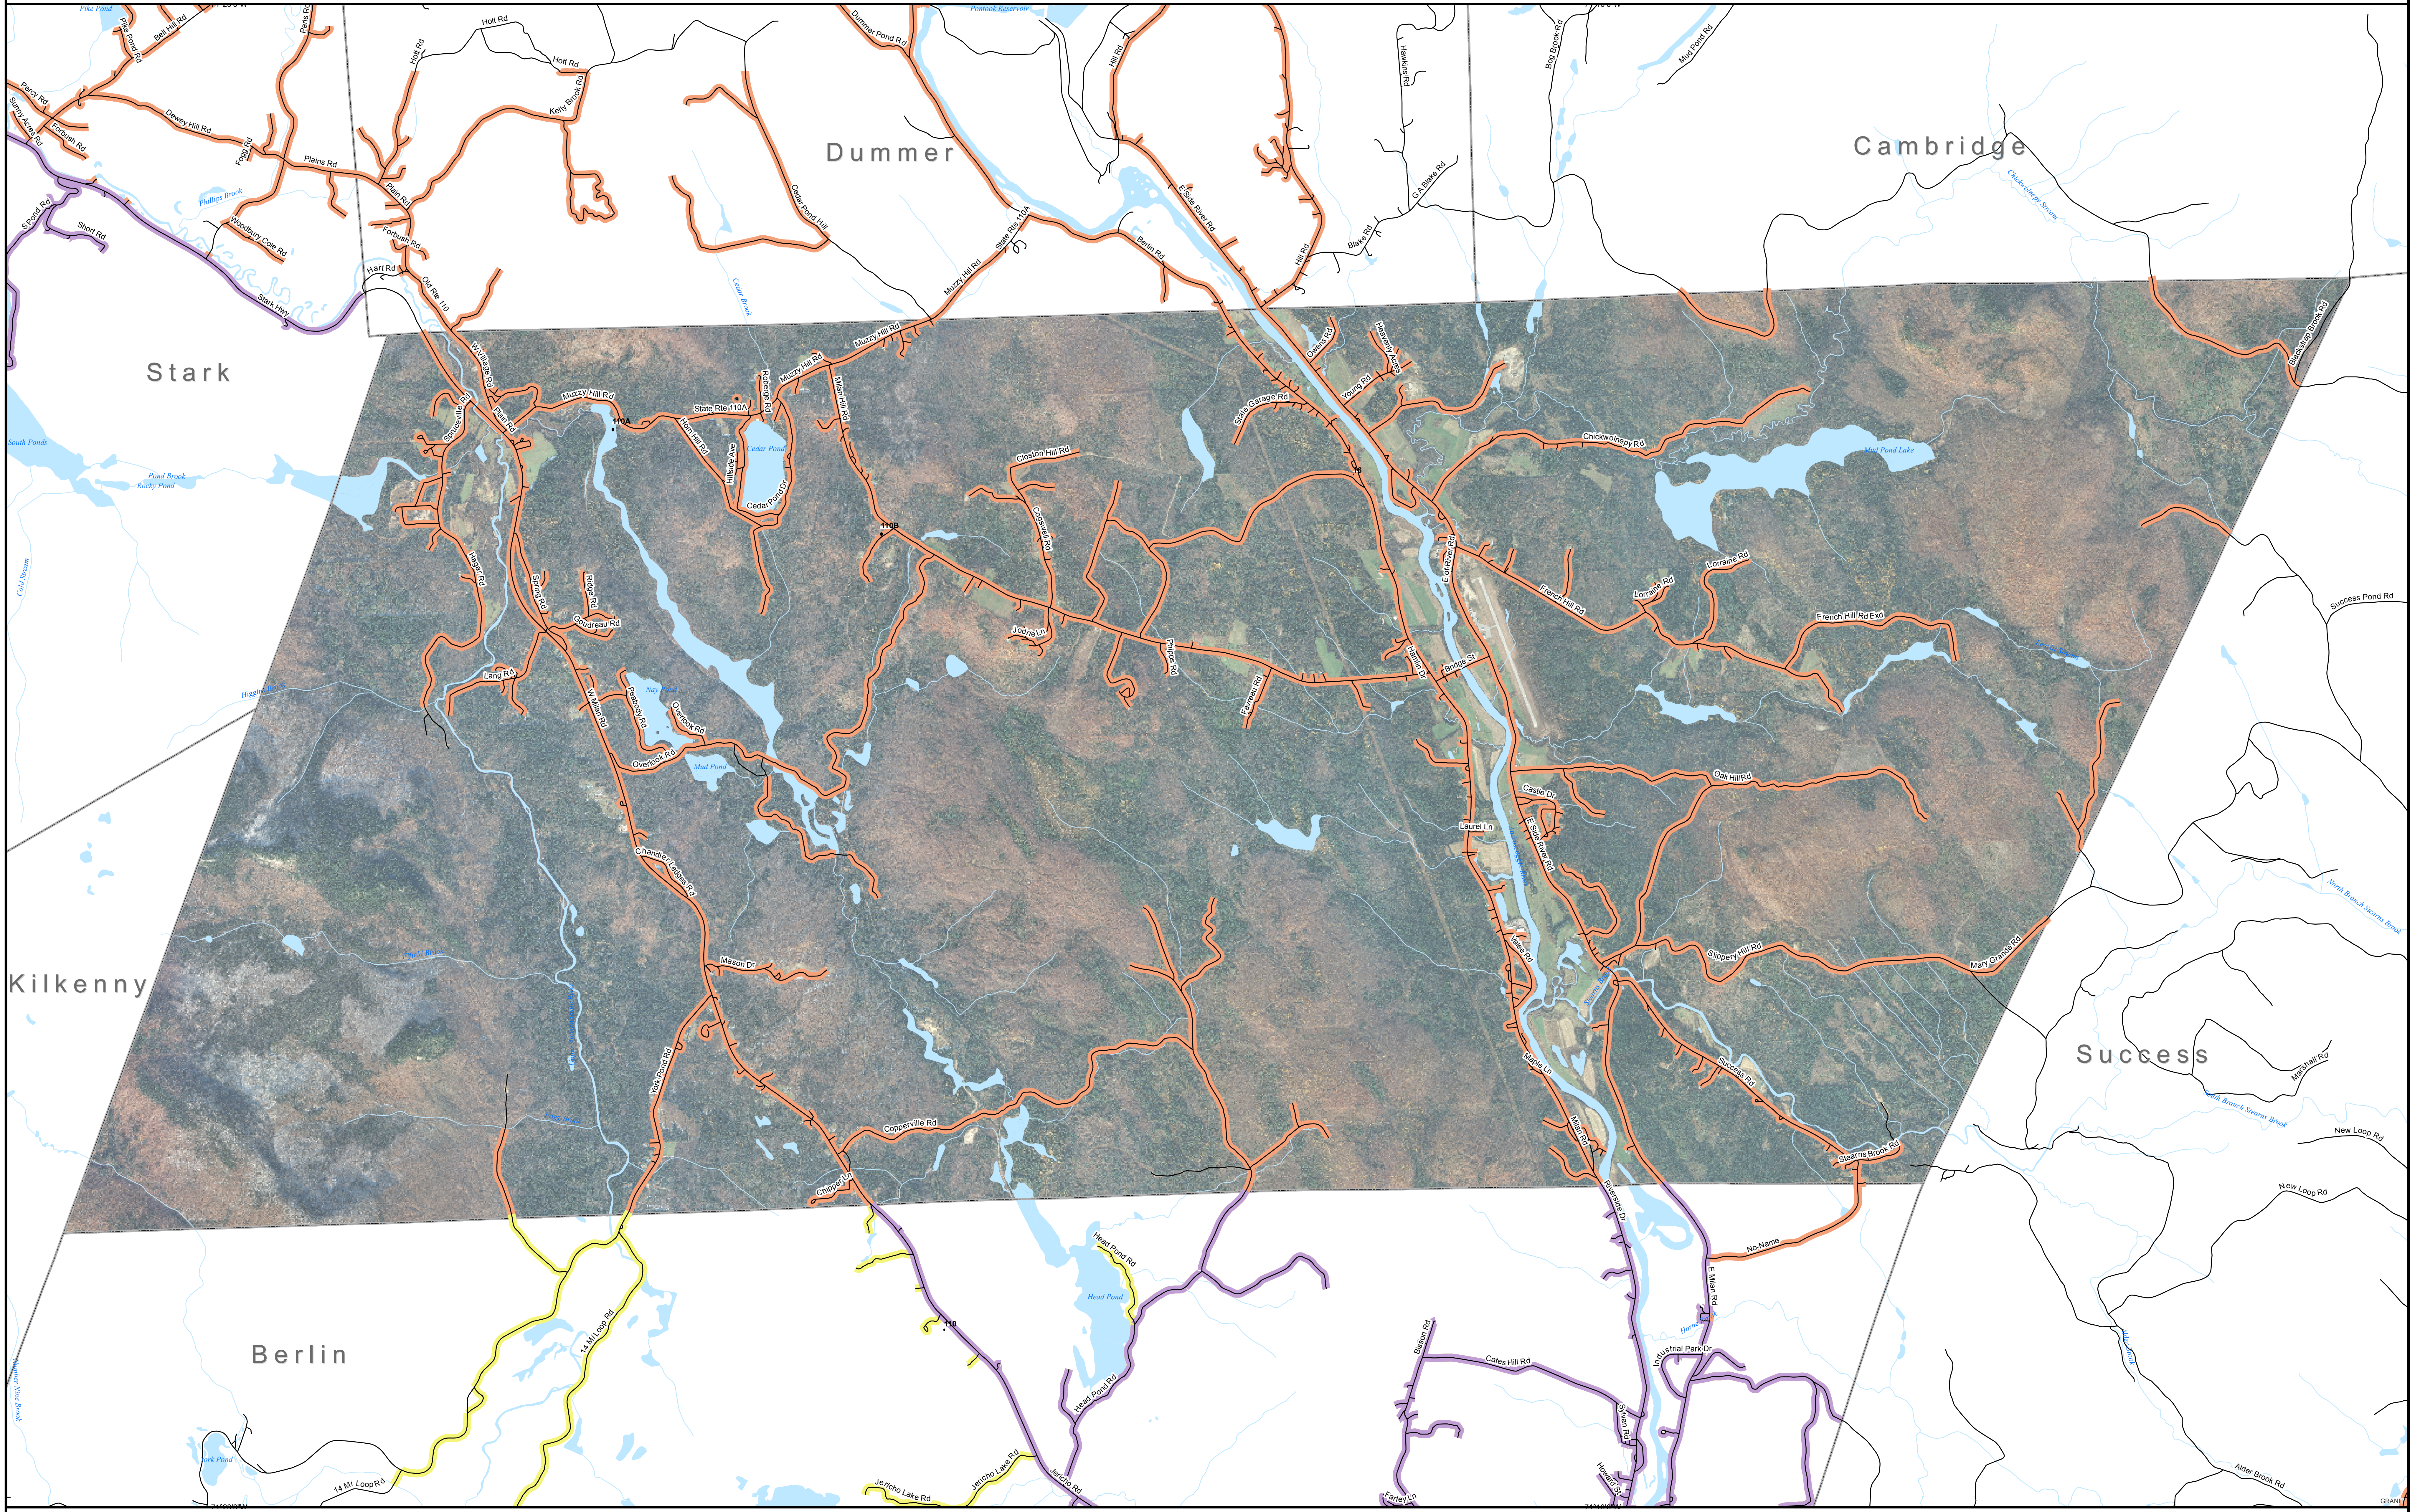

DSL & Cable Broadband Service Availability Town of Milan

MAP REVIEW:		Name:	Phone:
Title:		Organization:	Date:
Number of changes:		Comments (please attach separate sheet if needed):	

- Map Key**
- Roads served by DSL and cable
 - Roads served by cable only
 - Roads served by DSL only

This map displays broadband access information submitted to the NH Broadband Mapping & Planning Program (NHBMP) as of March 31, 2013. The map has been generated for the sole purpose of verifying locations of DSL and cable broadband services in each town in New Hampshire.