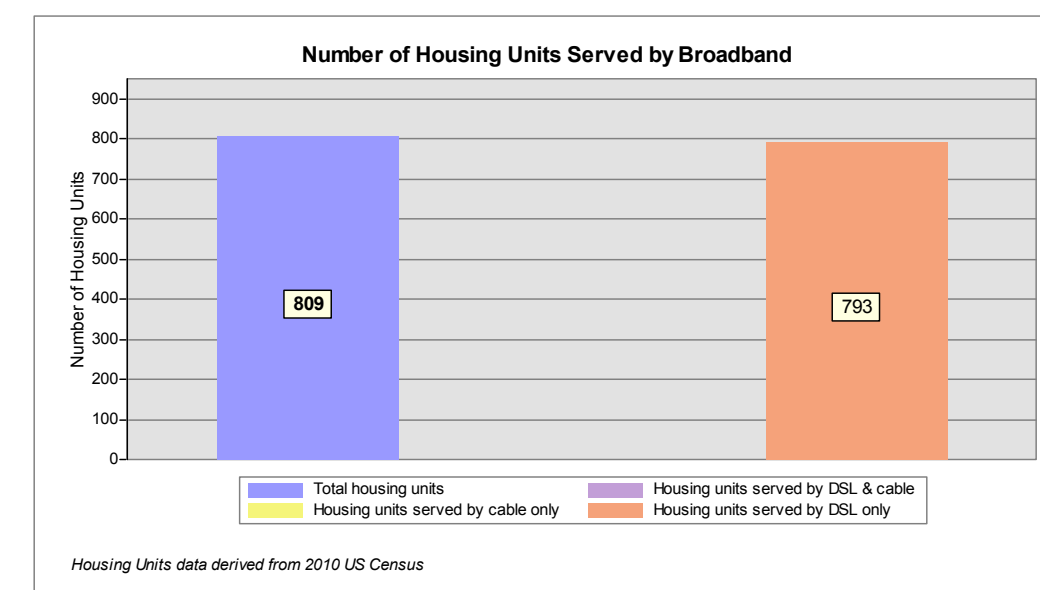

Broadband is defined as access that is at least **768 kbps downstream** and **200 kbps upstream**.

For more information on this project, please visit the NHBMP web site at: iwantbroadbandnh.org

Provider Name