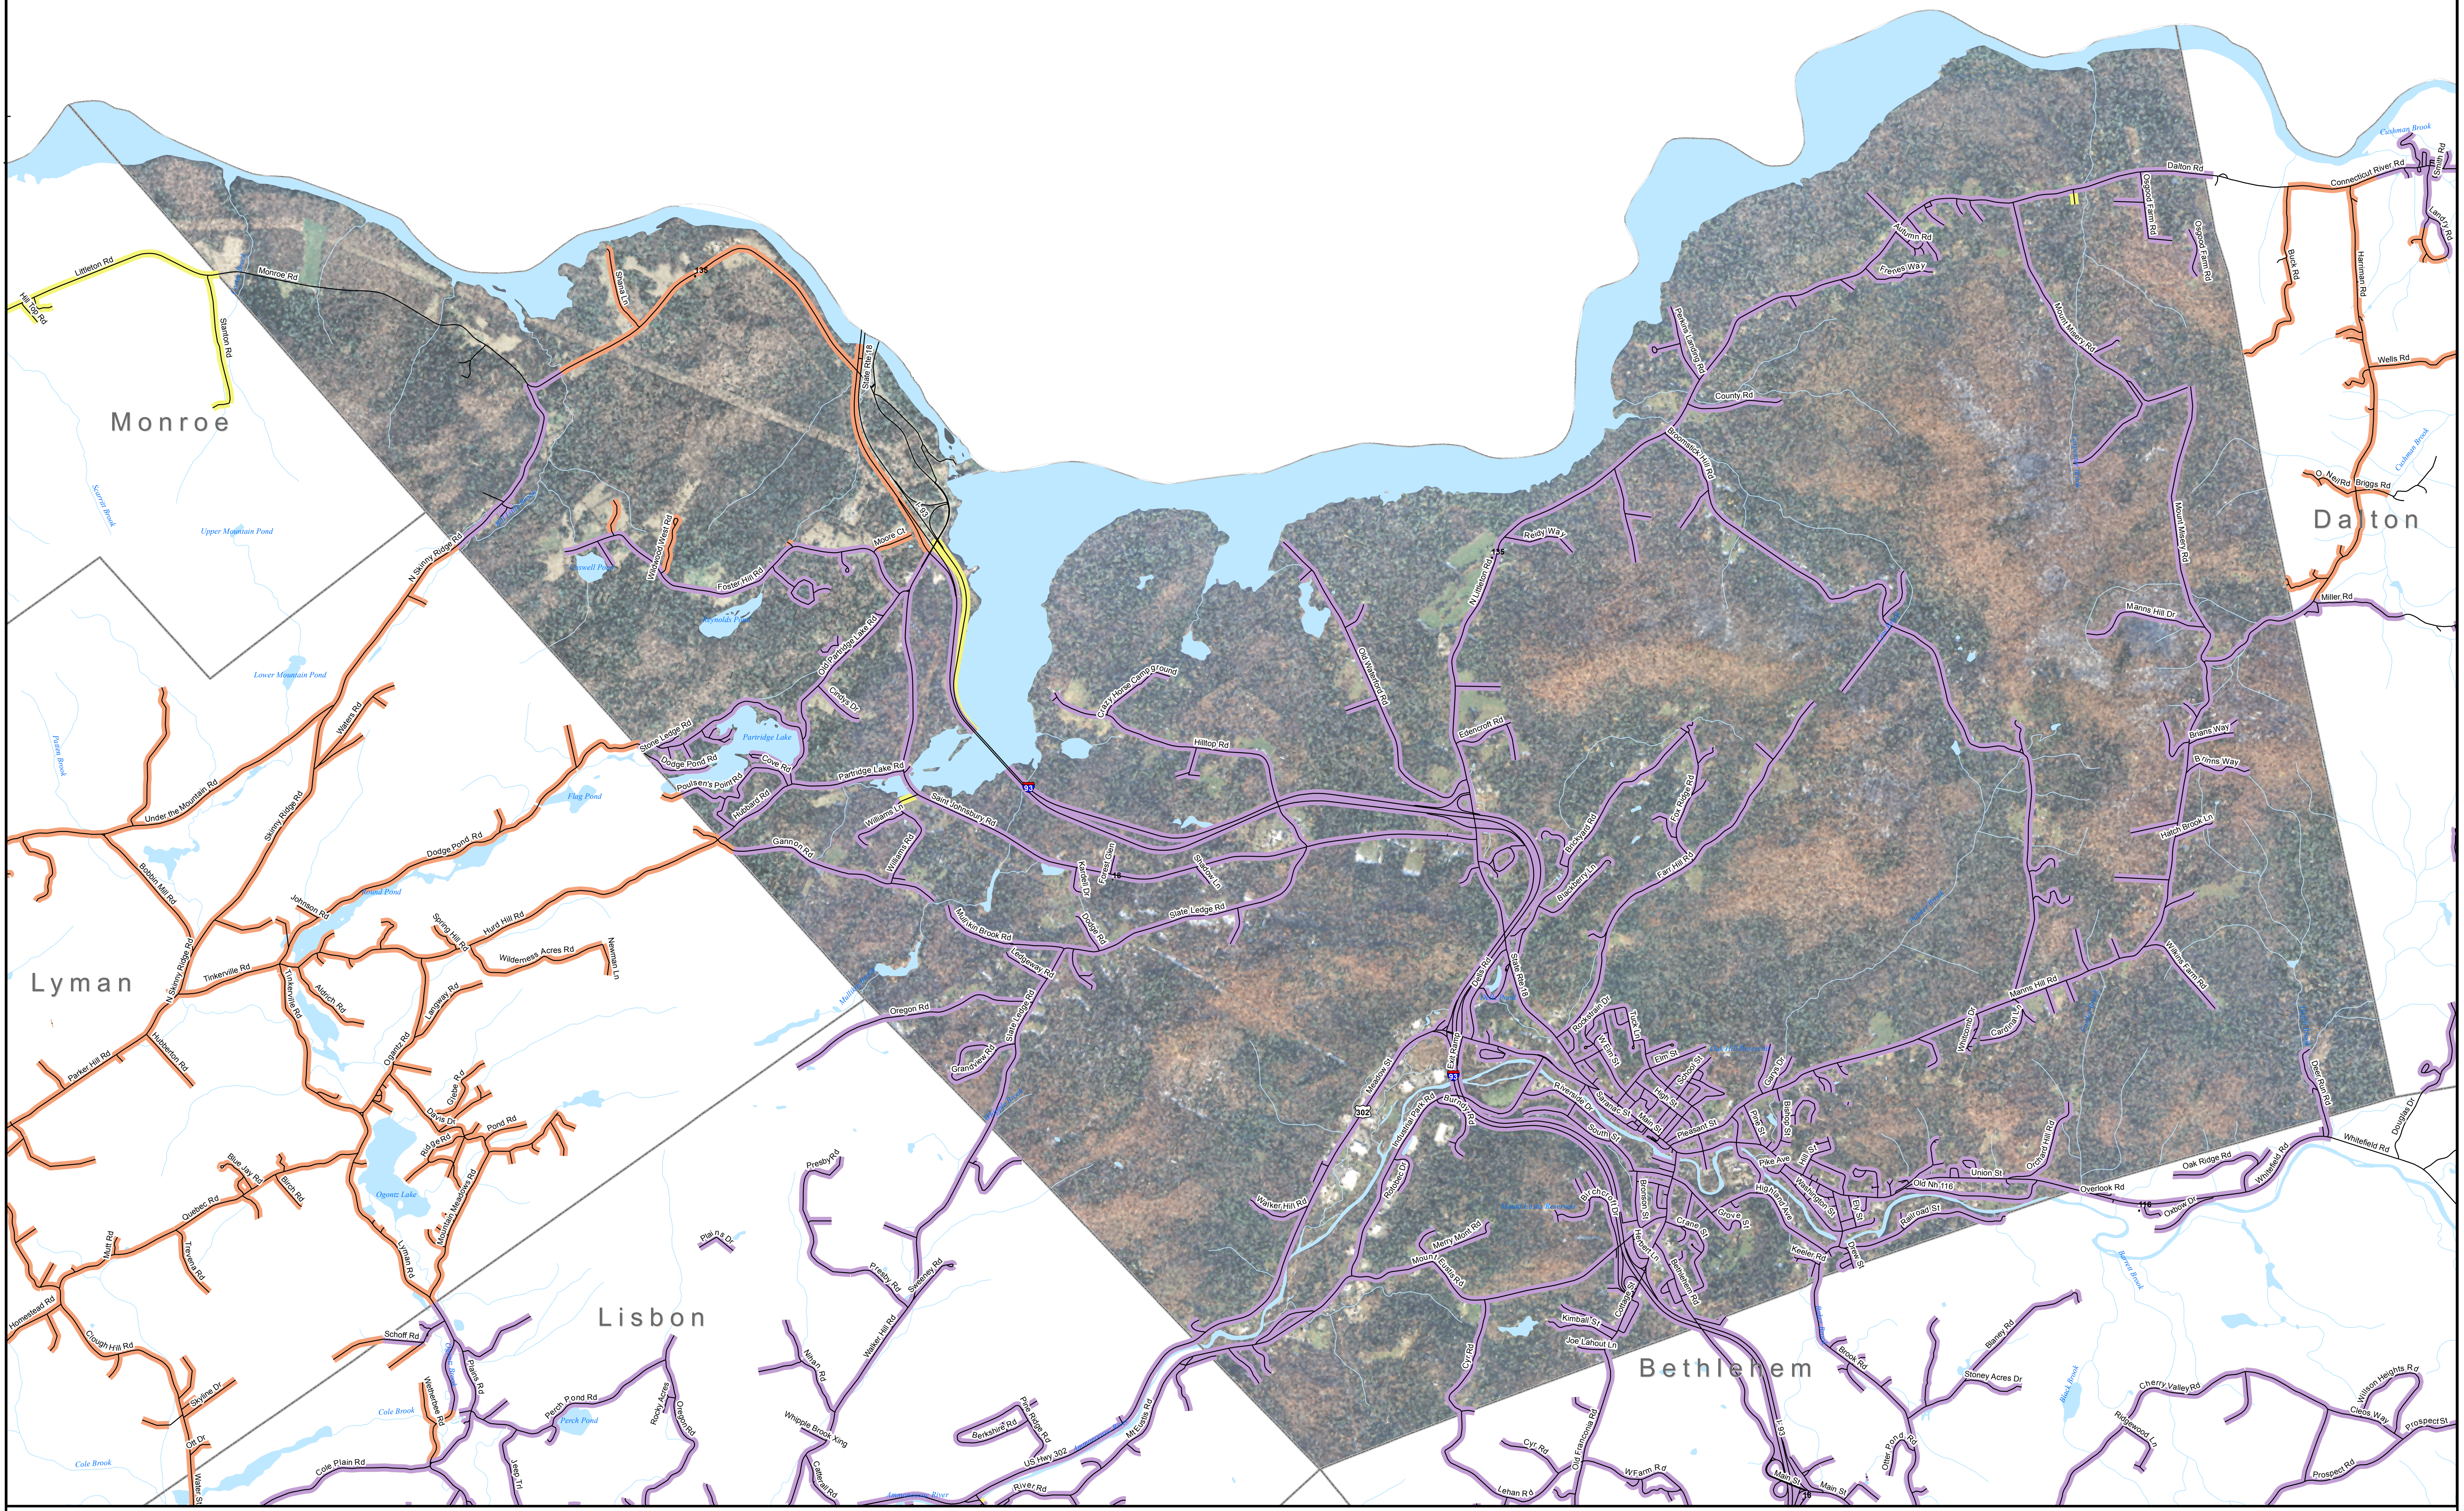

DSL & Cable Broadband Service Availability Town of Littleton

MAP REVIEW:		Email:	
Name:		Phone:	
Title:		Date:	
Organization:			
Number of changes:			
Comments (please attach separate sheet if needed):			

- Map Key**
- Roads served by DSL and cable
 - Roads served by cable only
 - Roads served by DSL only

This map displays broadband access information submitted to the NH Broadband Mapping & Planning Program (NHBMPP) as of March 31, 2013. The map has been generated for the sole purpose of verifying locations of DSL and cable broadband services in each town in New Hampshire.

Broadband is defined as access that is at least **768 kbps downstream** and **200 kbps upstream**.

For more information on this project, please visit the NHBMPP web site at: iwantbroadbandnh.org

Provider Name	Technology
FairPoint Communications, Inc.	DSL
G4 Communications	DSL
TIME WARNER CABLE	Cable