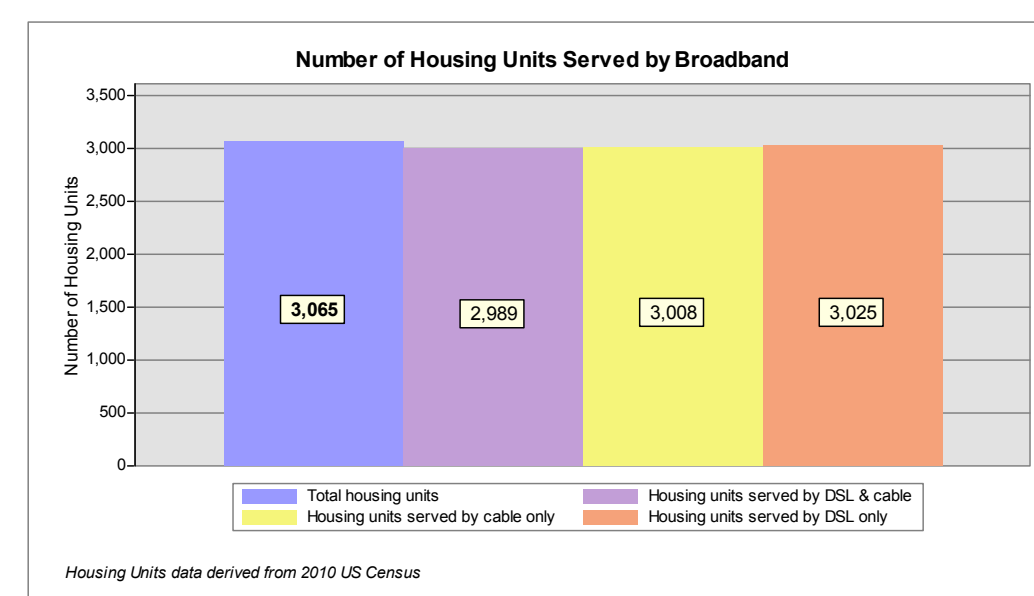

Broadband is defined as access that is at least **768 kbps downstream** and **200 kbps upstream**.

For more information on this project, please visit the NHBMPP web site at: iwantbroadbandnh.org

Provider Name	Technology
FairPoint Communications, Inc.	DSL
G4 Communications	DSL
TIME WARNER CABLE	Cable