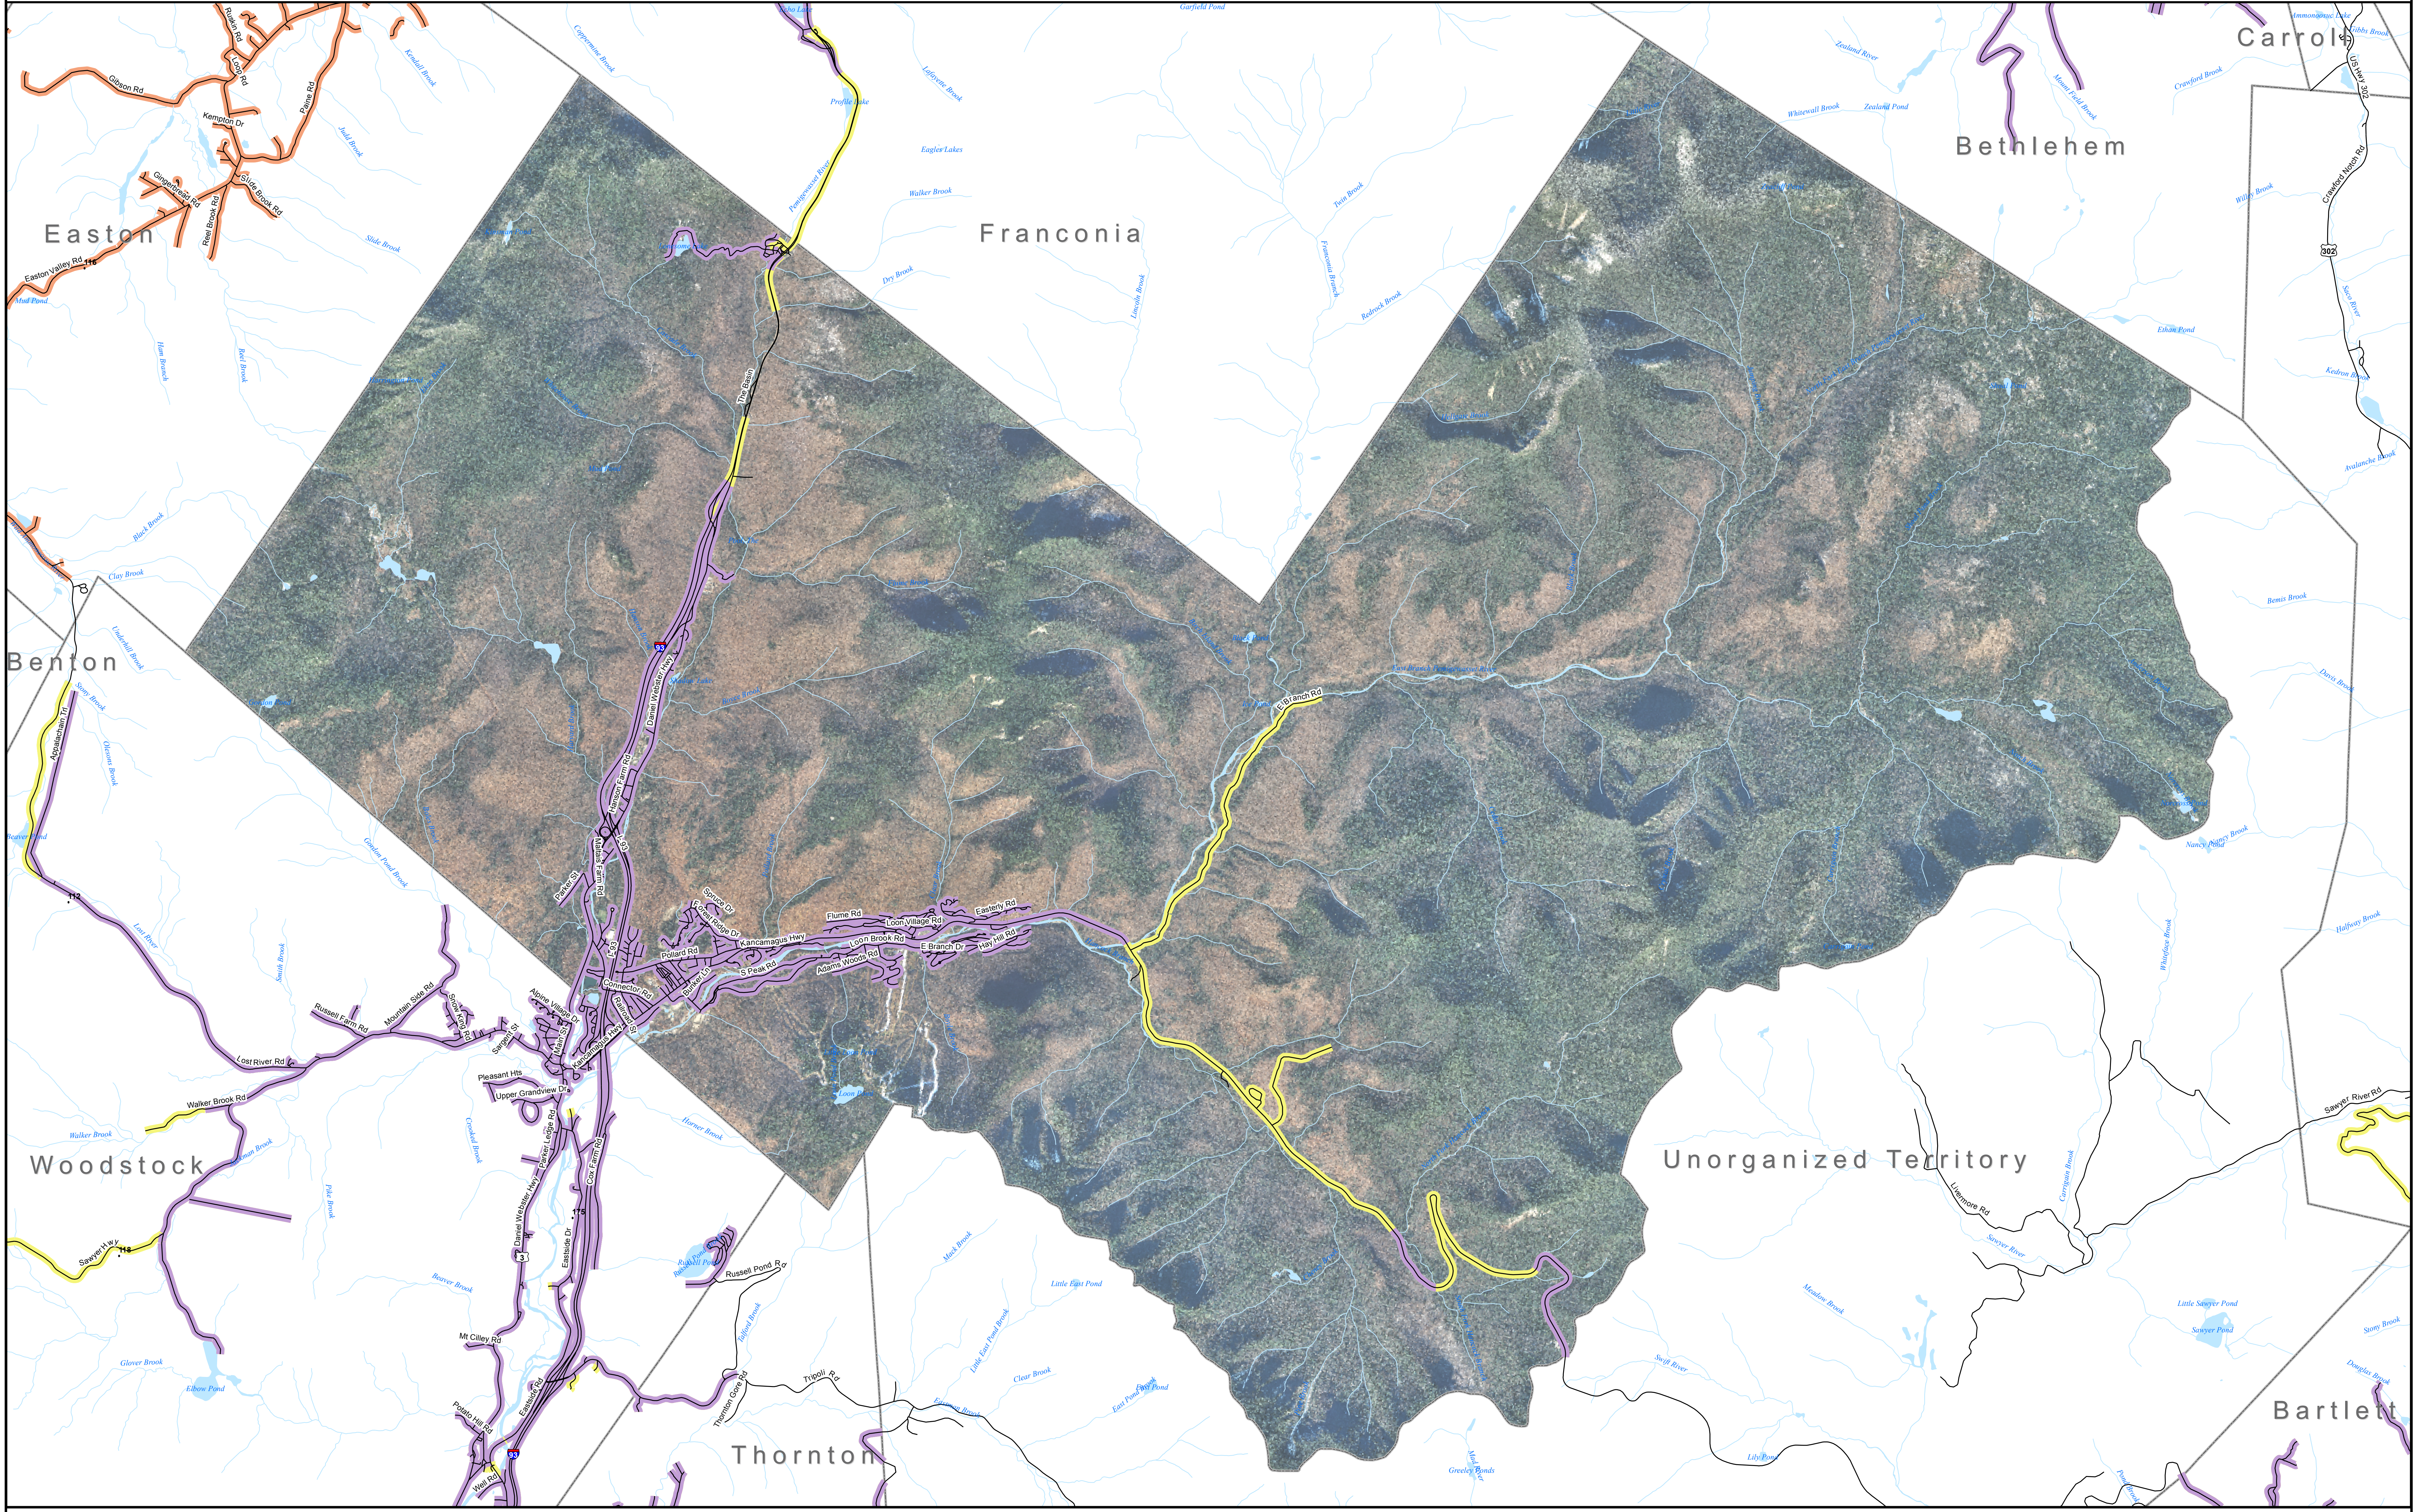

DSL & Cable Broadband Service Availability Town of Lincoln

MAP REVIEW:

Name:		Email:	
Title:		Phone:	
Organization:		Date:	
Number of changes:			
Comments (please attach separate sheet if needed):			

- Map Key**
- Roads served by DSL and cable
 - Roads served by cable only
 - Roads served by DSL only

This map displays broadband access information submitted to the NH Broadband Mapping & Planning Program (NHBMP) as of March 31, 2013. The map has been generated for the sole purpose of verifying locations of DSL and cable broadband services in each town in New Hampshire.

Broadband is defined as access that is at least **768 kbps downstream** and **200 kbps upstream**.

For more information on this project, please visit the NHBMP web site at: iwantbroadbandnh.org

Provider Name