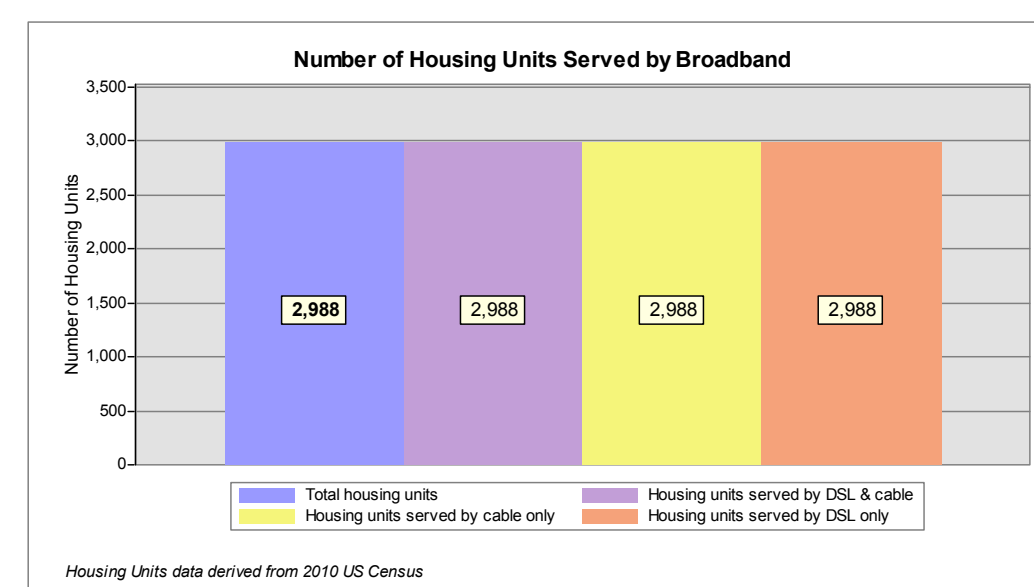

Provider Name

FairPoint Communications, Inc.
G4 Communications
TIME WARNER CABLE

Technology

DSL
DSL
Cable