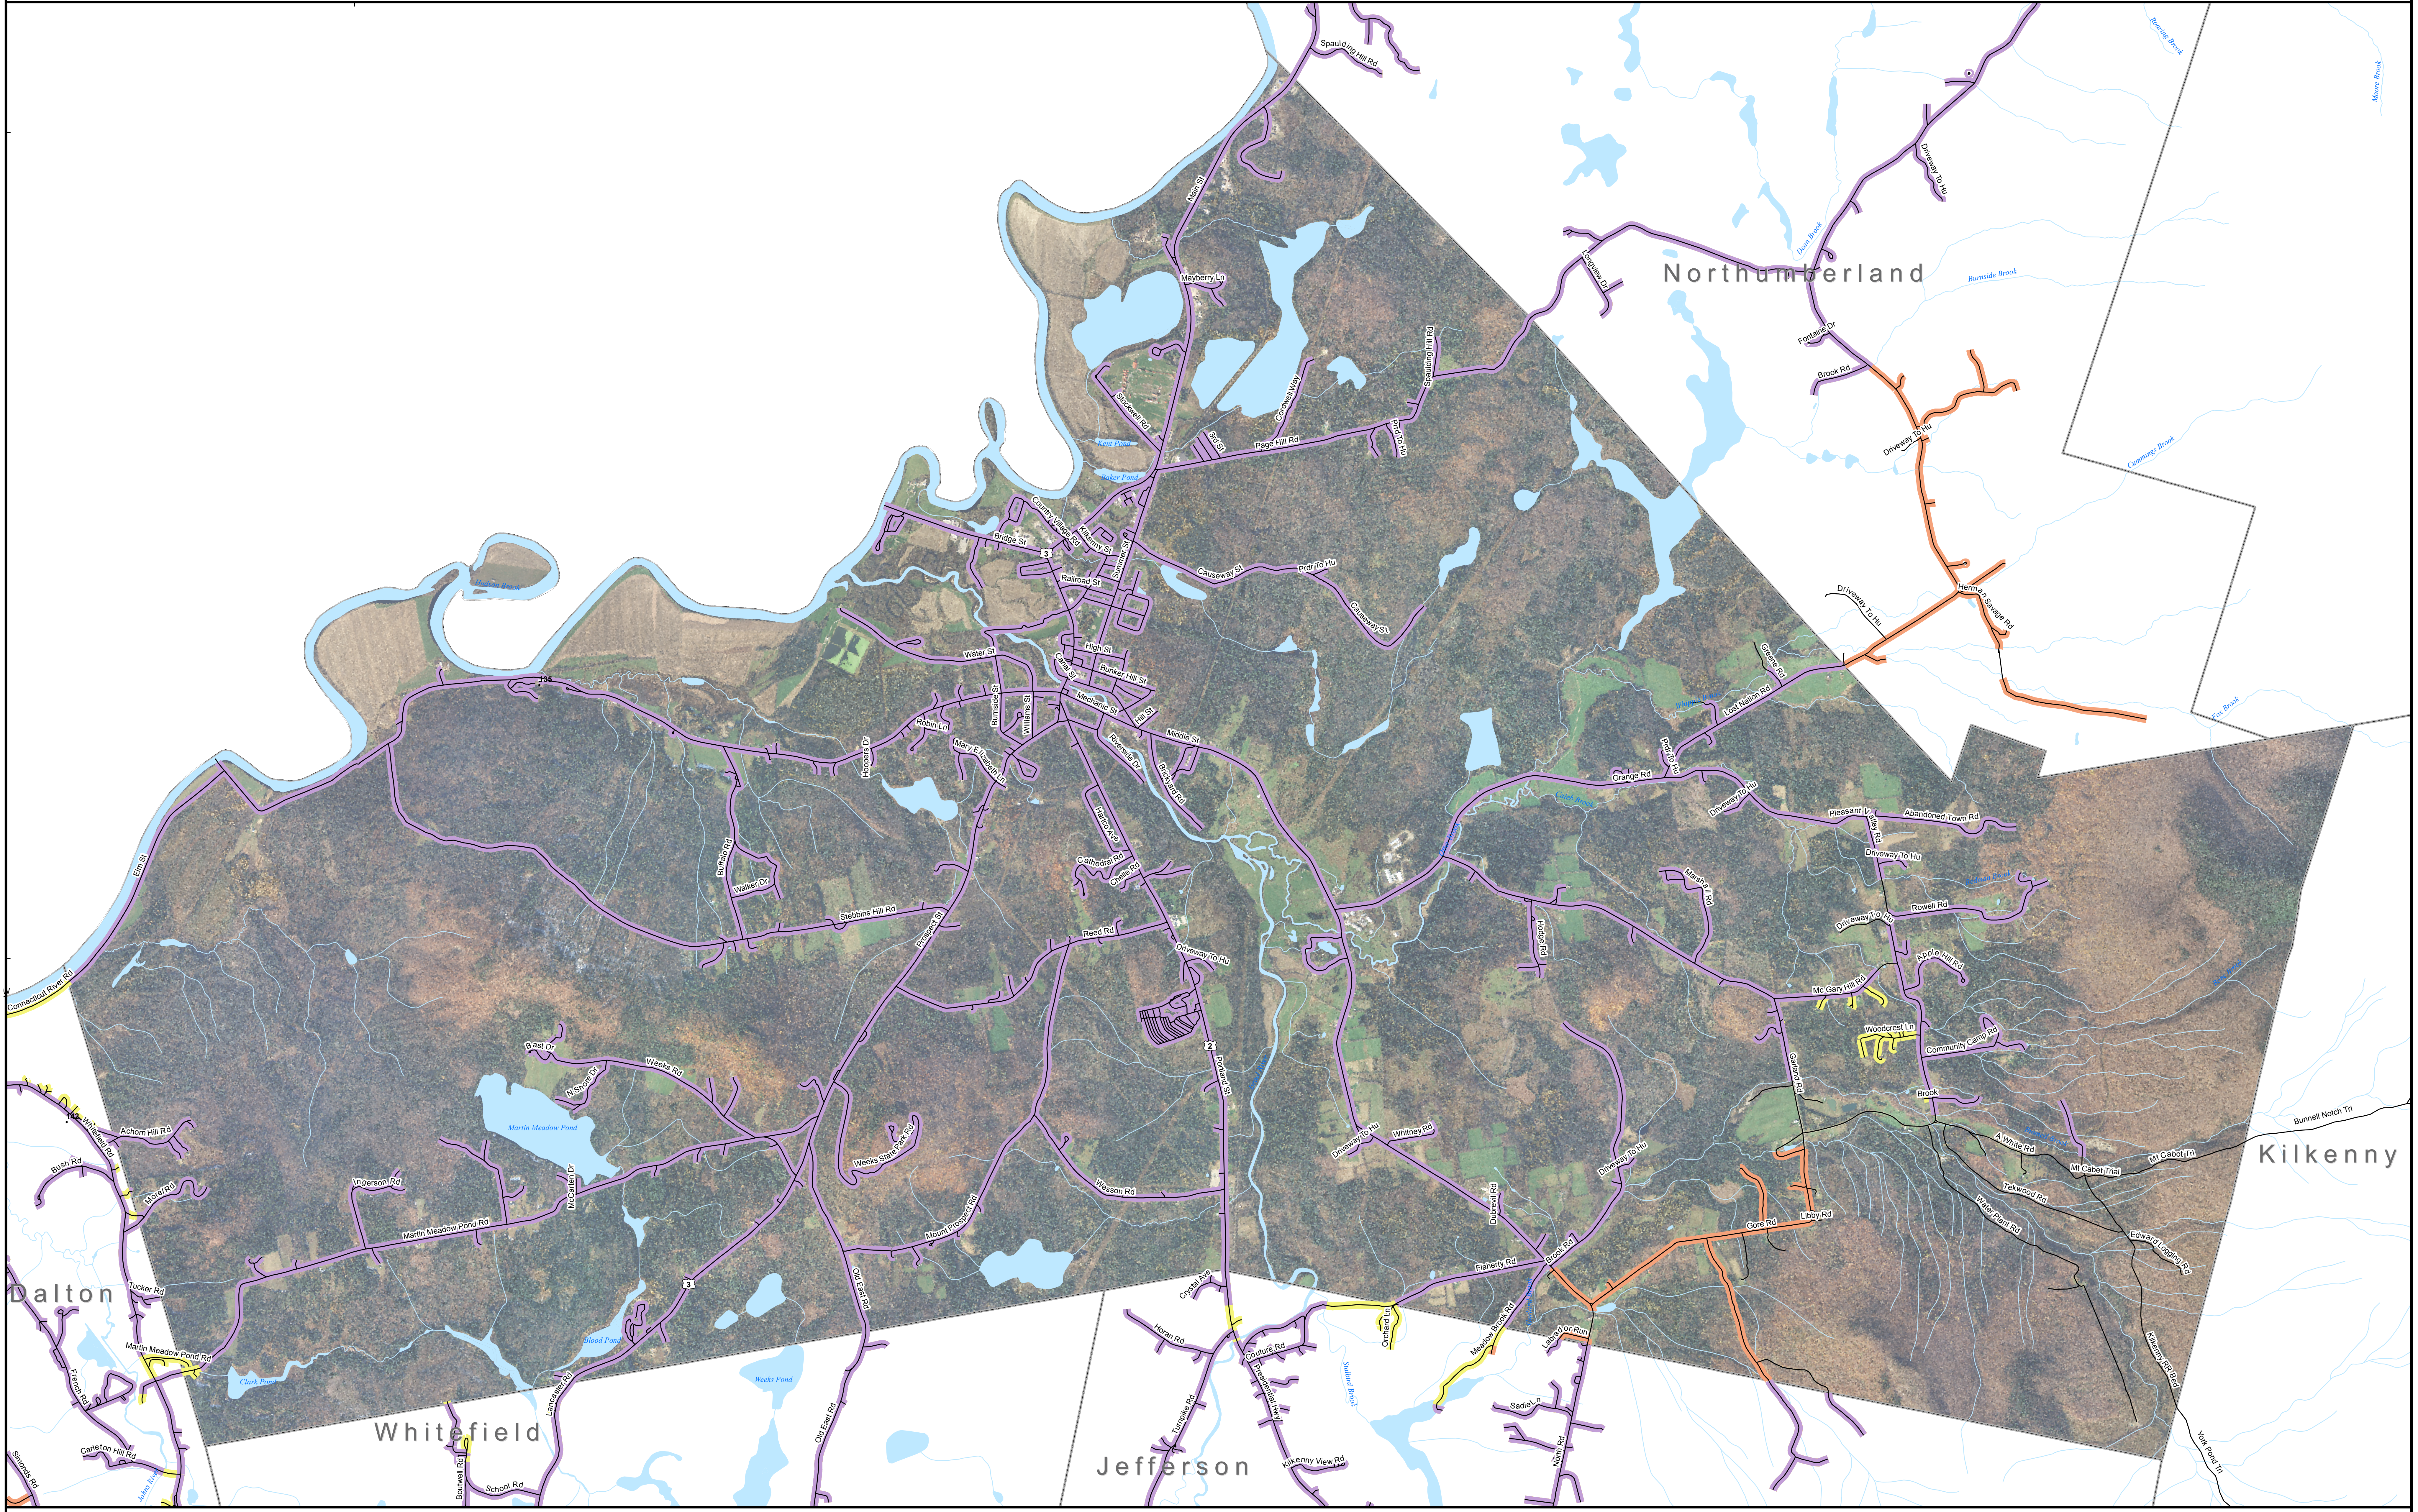

# DSL & Cable Broadband Service Availability Town of Lancaster

MAP REVIEW:

Name:		Email:	
Title:		Phone:	
Organization:		Date:	
Number of changes:			
Comments (please attach separate sheet if needed):			

- Map Key**
- Roads served by DSL and cable
  - Roads served by cable only
  - Roads served by DSL only

This map displays broadband access information submitted to the NH Broadband Mapping & Planning Program (NHBMP) as of March 31, 2013. The map has been generated for the sole purpose of verifying locations of DSL and cable broadband services in each town in New Hampshire.

**Provider Name**

FairPoint Communications, Inc.  
G4 Communications  
TIME WARNER CABLE

**Technology**

DSL  
DSL  
Cable