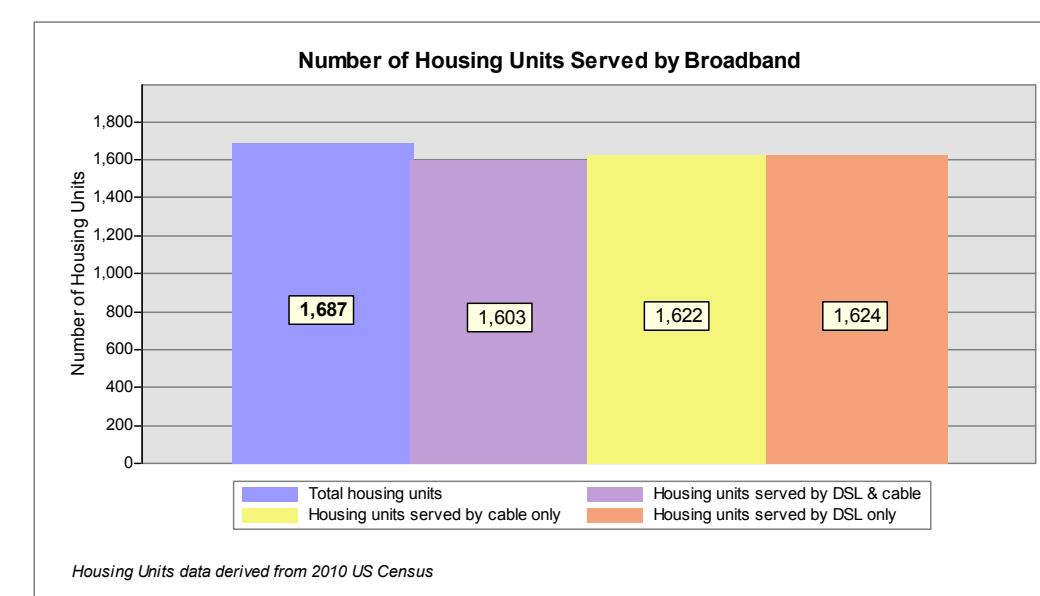

Broadband is defined as access that is at least **768 kbps downstream** and **200 kbps upstream**.

For more information on this project, please visit the NHBMP web site at: [iwantbroadbandnh.org](http://iwantbroadbandnh.org)