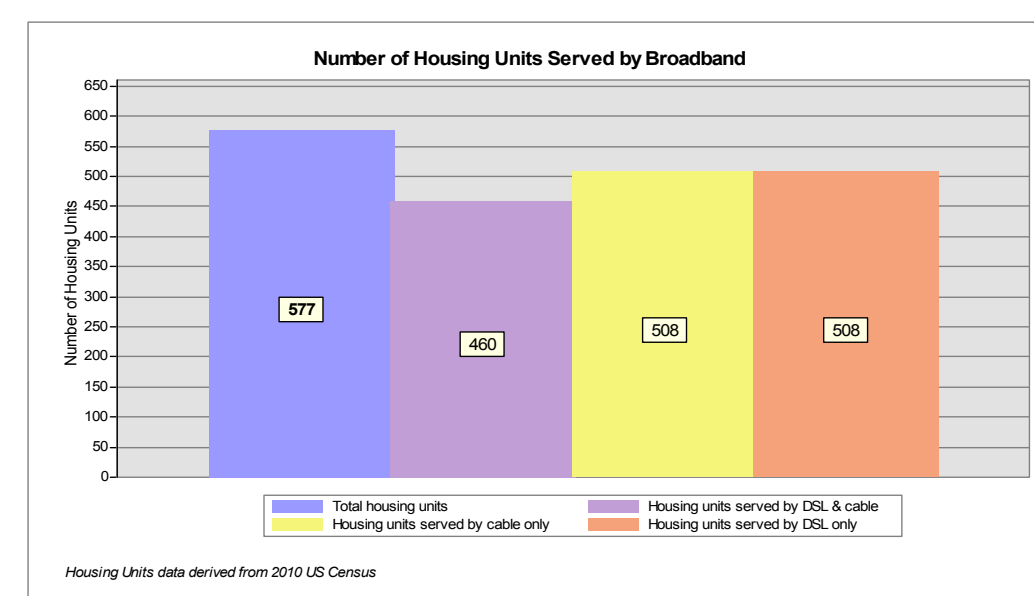

Broadband is defined as access that is at least **768 kbps downstream** and **200 kbps upstream**.

For more information on this project, please visit the NHMPP web site at: [iwantbroadbandnh.org](http://iwantbroadbandnh.org)