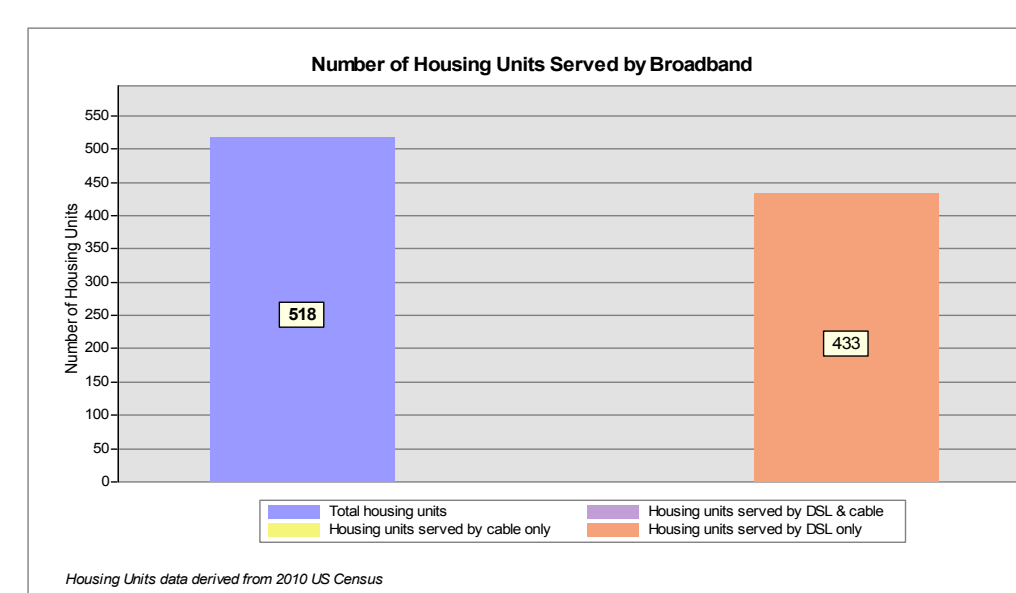

Broadband is defined as access that is at least **768 kbps downstream** and **200 kbps upstream**.
For more information on this project, please visit the NHBMPP web site at: iwantbroadbandnh.org

Provider Name
FairPoint Communications, Inc.
G4 Communications