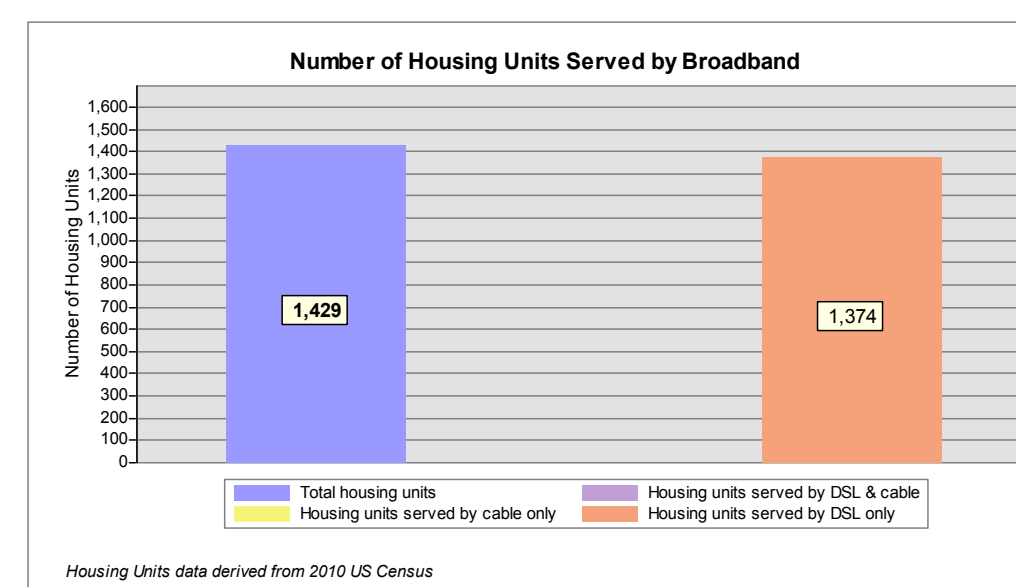

Broadband is defined as access that is at least **768 kbps downstream** and **200 kbps upstream**.

For more information on this project, please visit the NHBMP web site at: iwantbroadbandnh.org

Provider Name	Technology
FairPoint Communications, Inc.	DSL
G4 Communications	DSL