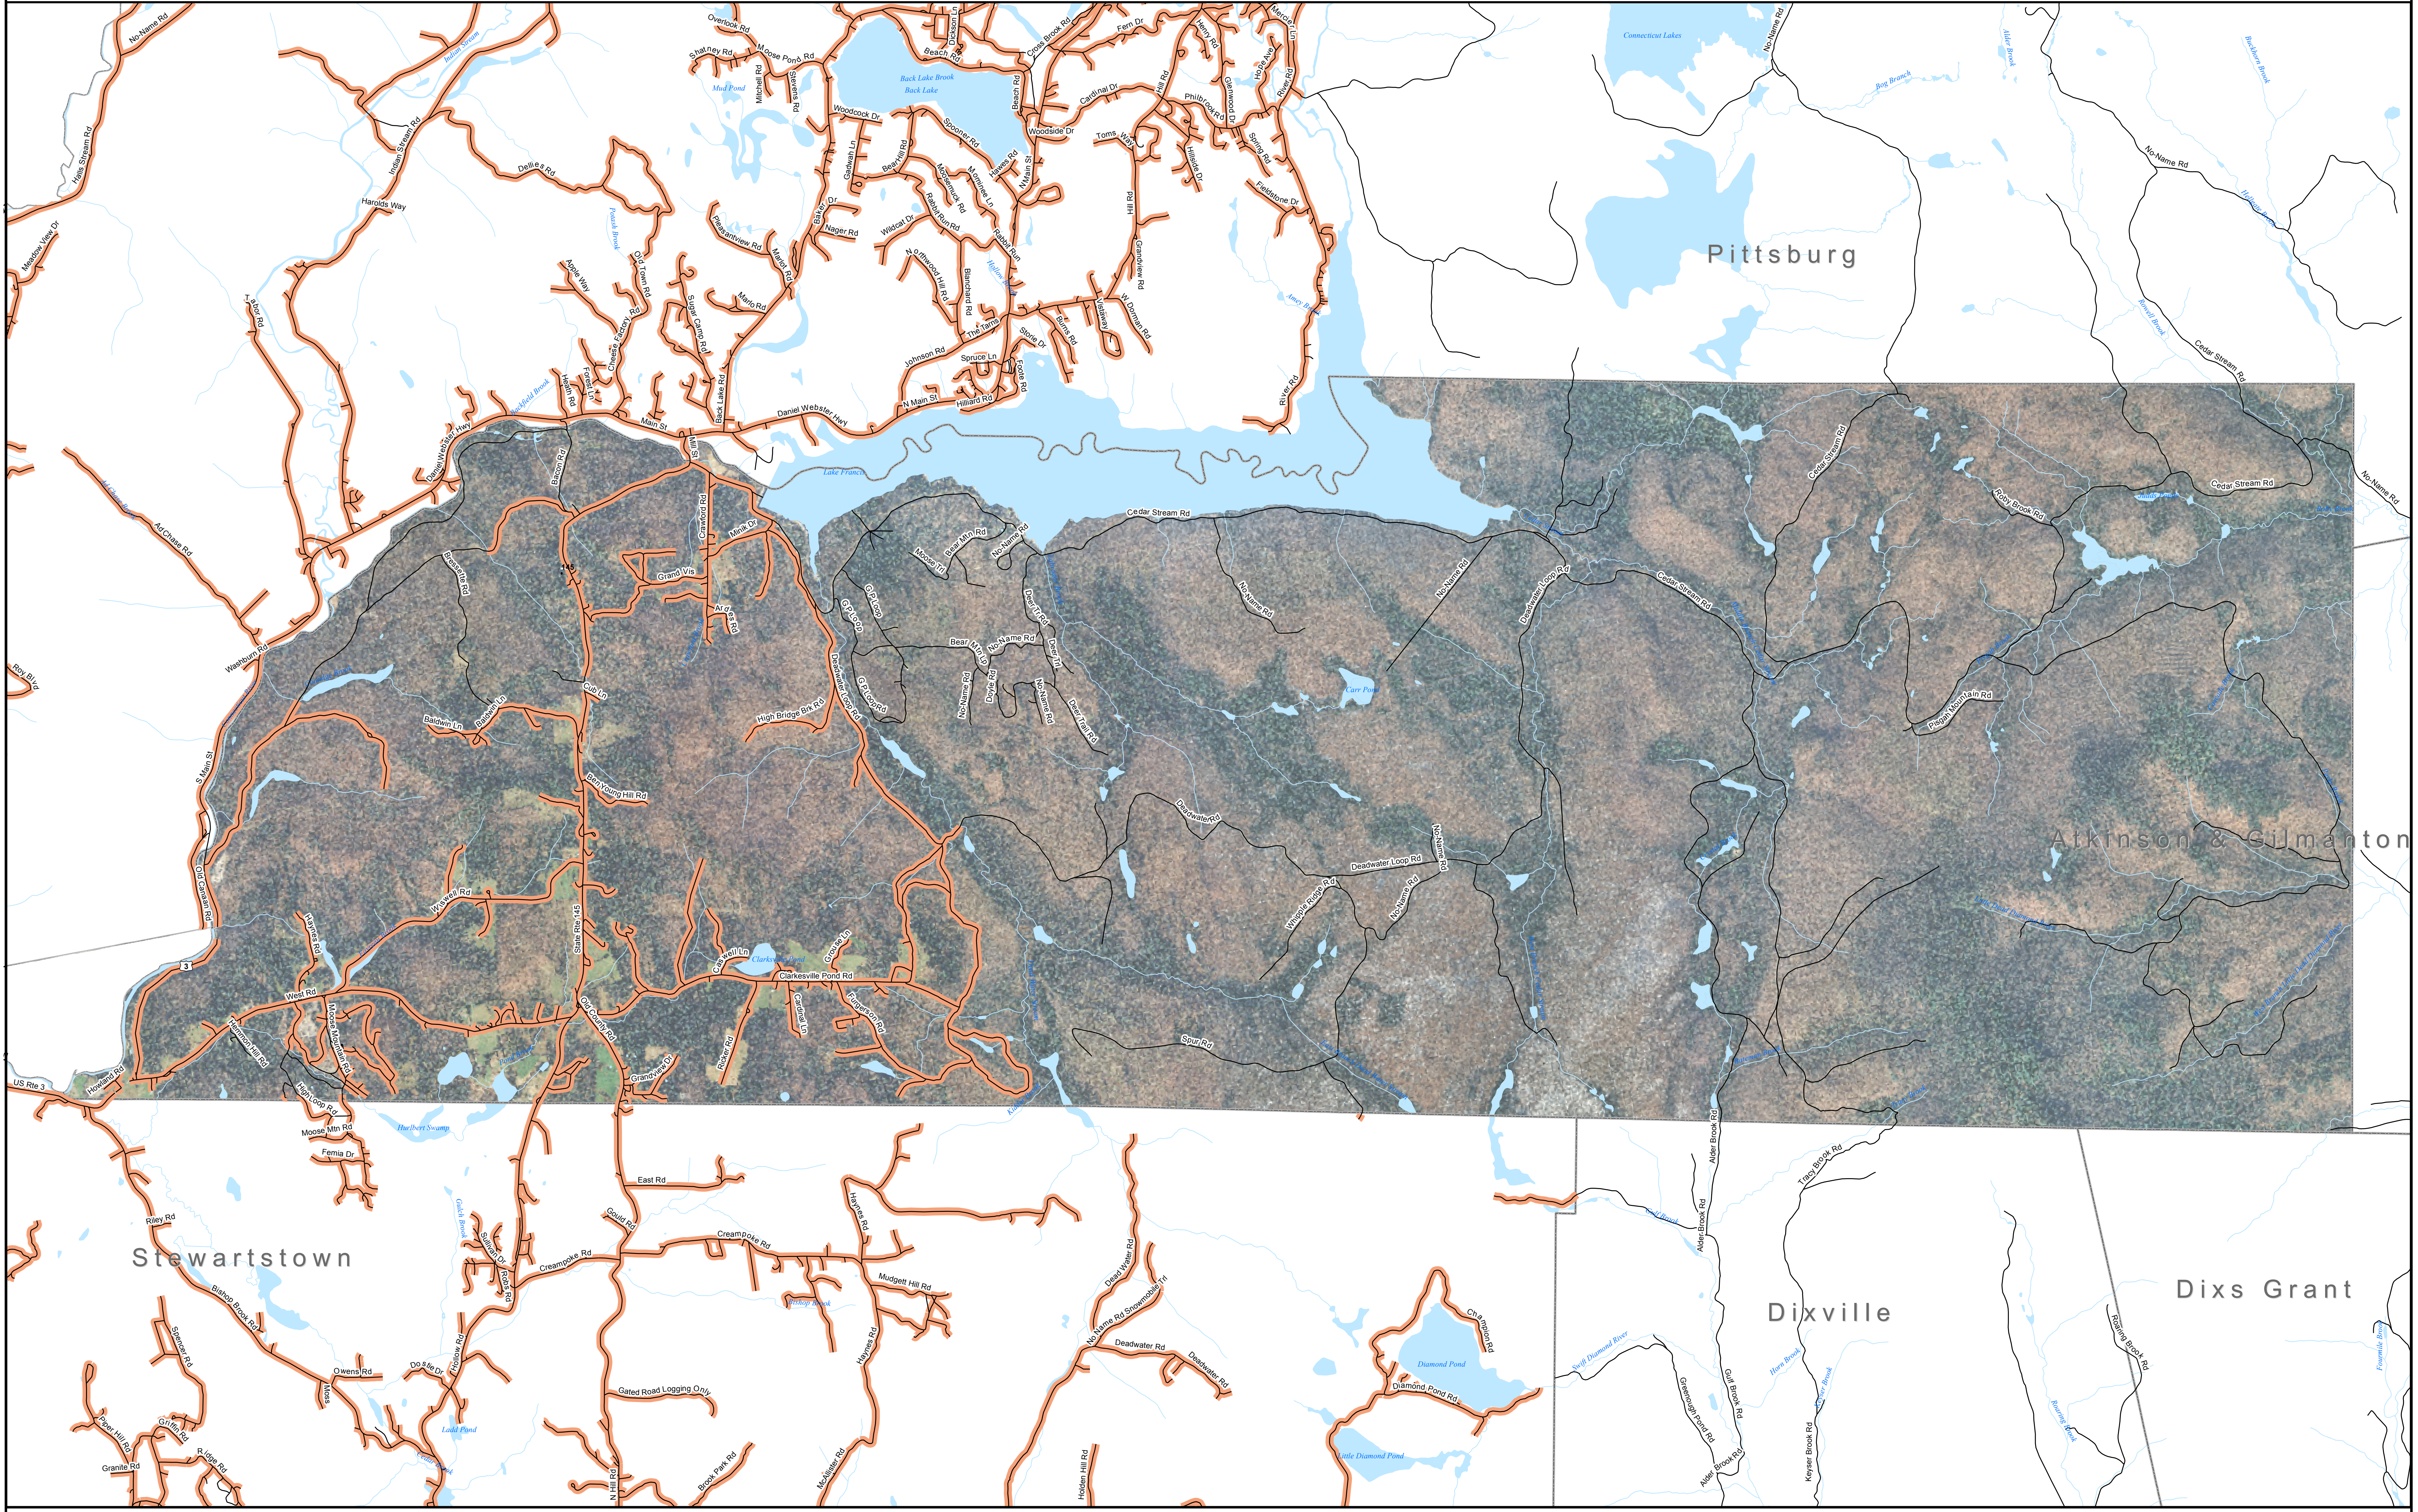

DSL & Cable Broadband Service Availability Town of Clarksville

MAP REVIEW:		Email:	
Title:		Phone:	
Organization:		Date:	
Number of changes:		Comments (please attach separate sheet if needed):	

Map Key

- Roads served by DSL and cable
- Roads served by cable only
- Roads served by DSL only

This map displays broadband access information submitted to the NH Broadband Mapping & Planning Program (NHBMPP) as of March 31, 2013. The map has been generated for the sole purpose of verifying locations of DSL and cable broadband services in each town in New Hampshire.

Broadband is defined as access that is at least **768 kbps downstream** and **200 kbps upstream**.

For more information on this project, please visit the NHBMPP web site at: iwantbroadbandnh.org

Provider Name
FairPoint Communications, Inc.

Technology
DSL