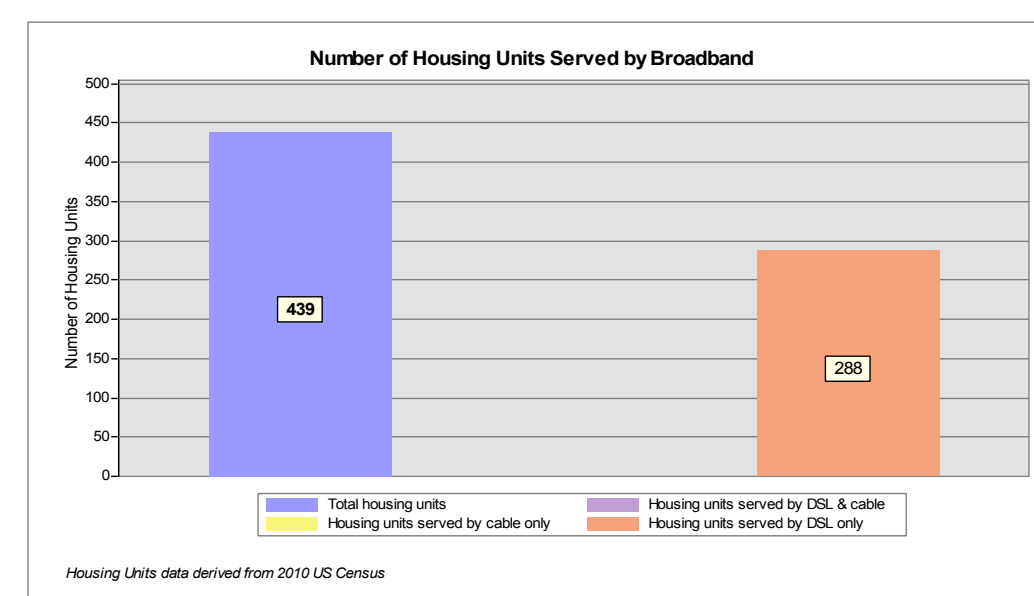

Broadband is defined as access that is at least **768 kbps downstream** and **200 kbps upstream**.

For more information on this project, please visit the NHBMPP web site at: [iwantbroadbandnh.org](http://iwantbroadbandnh.org)