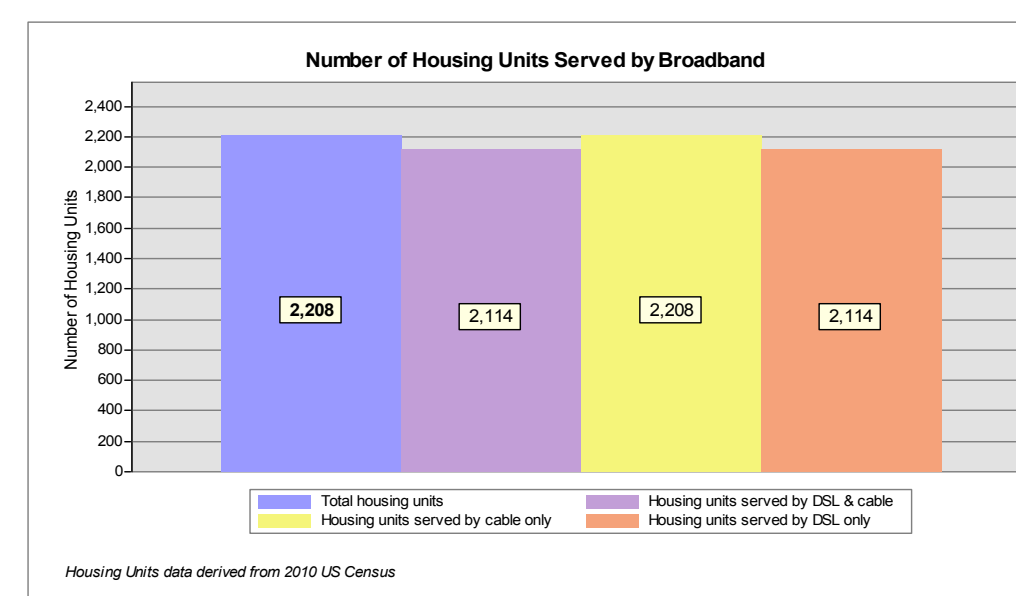

Broadband is defined as access that is at least **768 kbps downstream** and **200 kbps upstream**.

For more information on this project, please visit the NHBMP web site at: iwantbroadbandnh.org

Provider Name