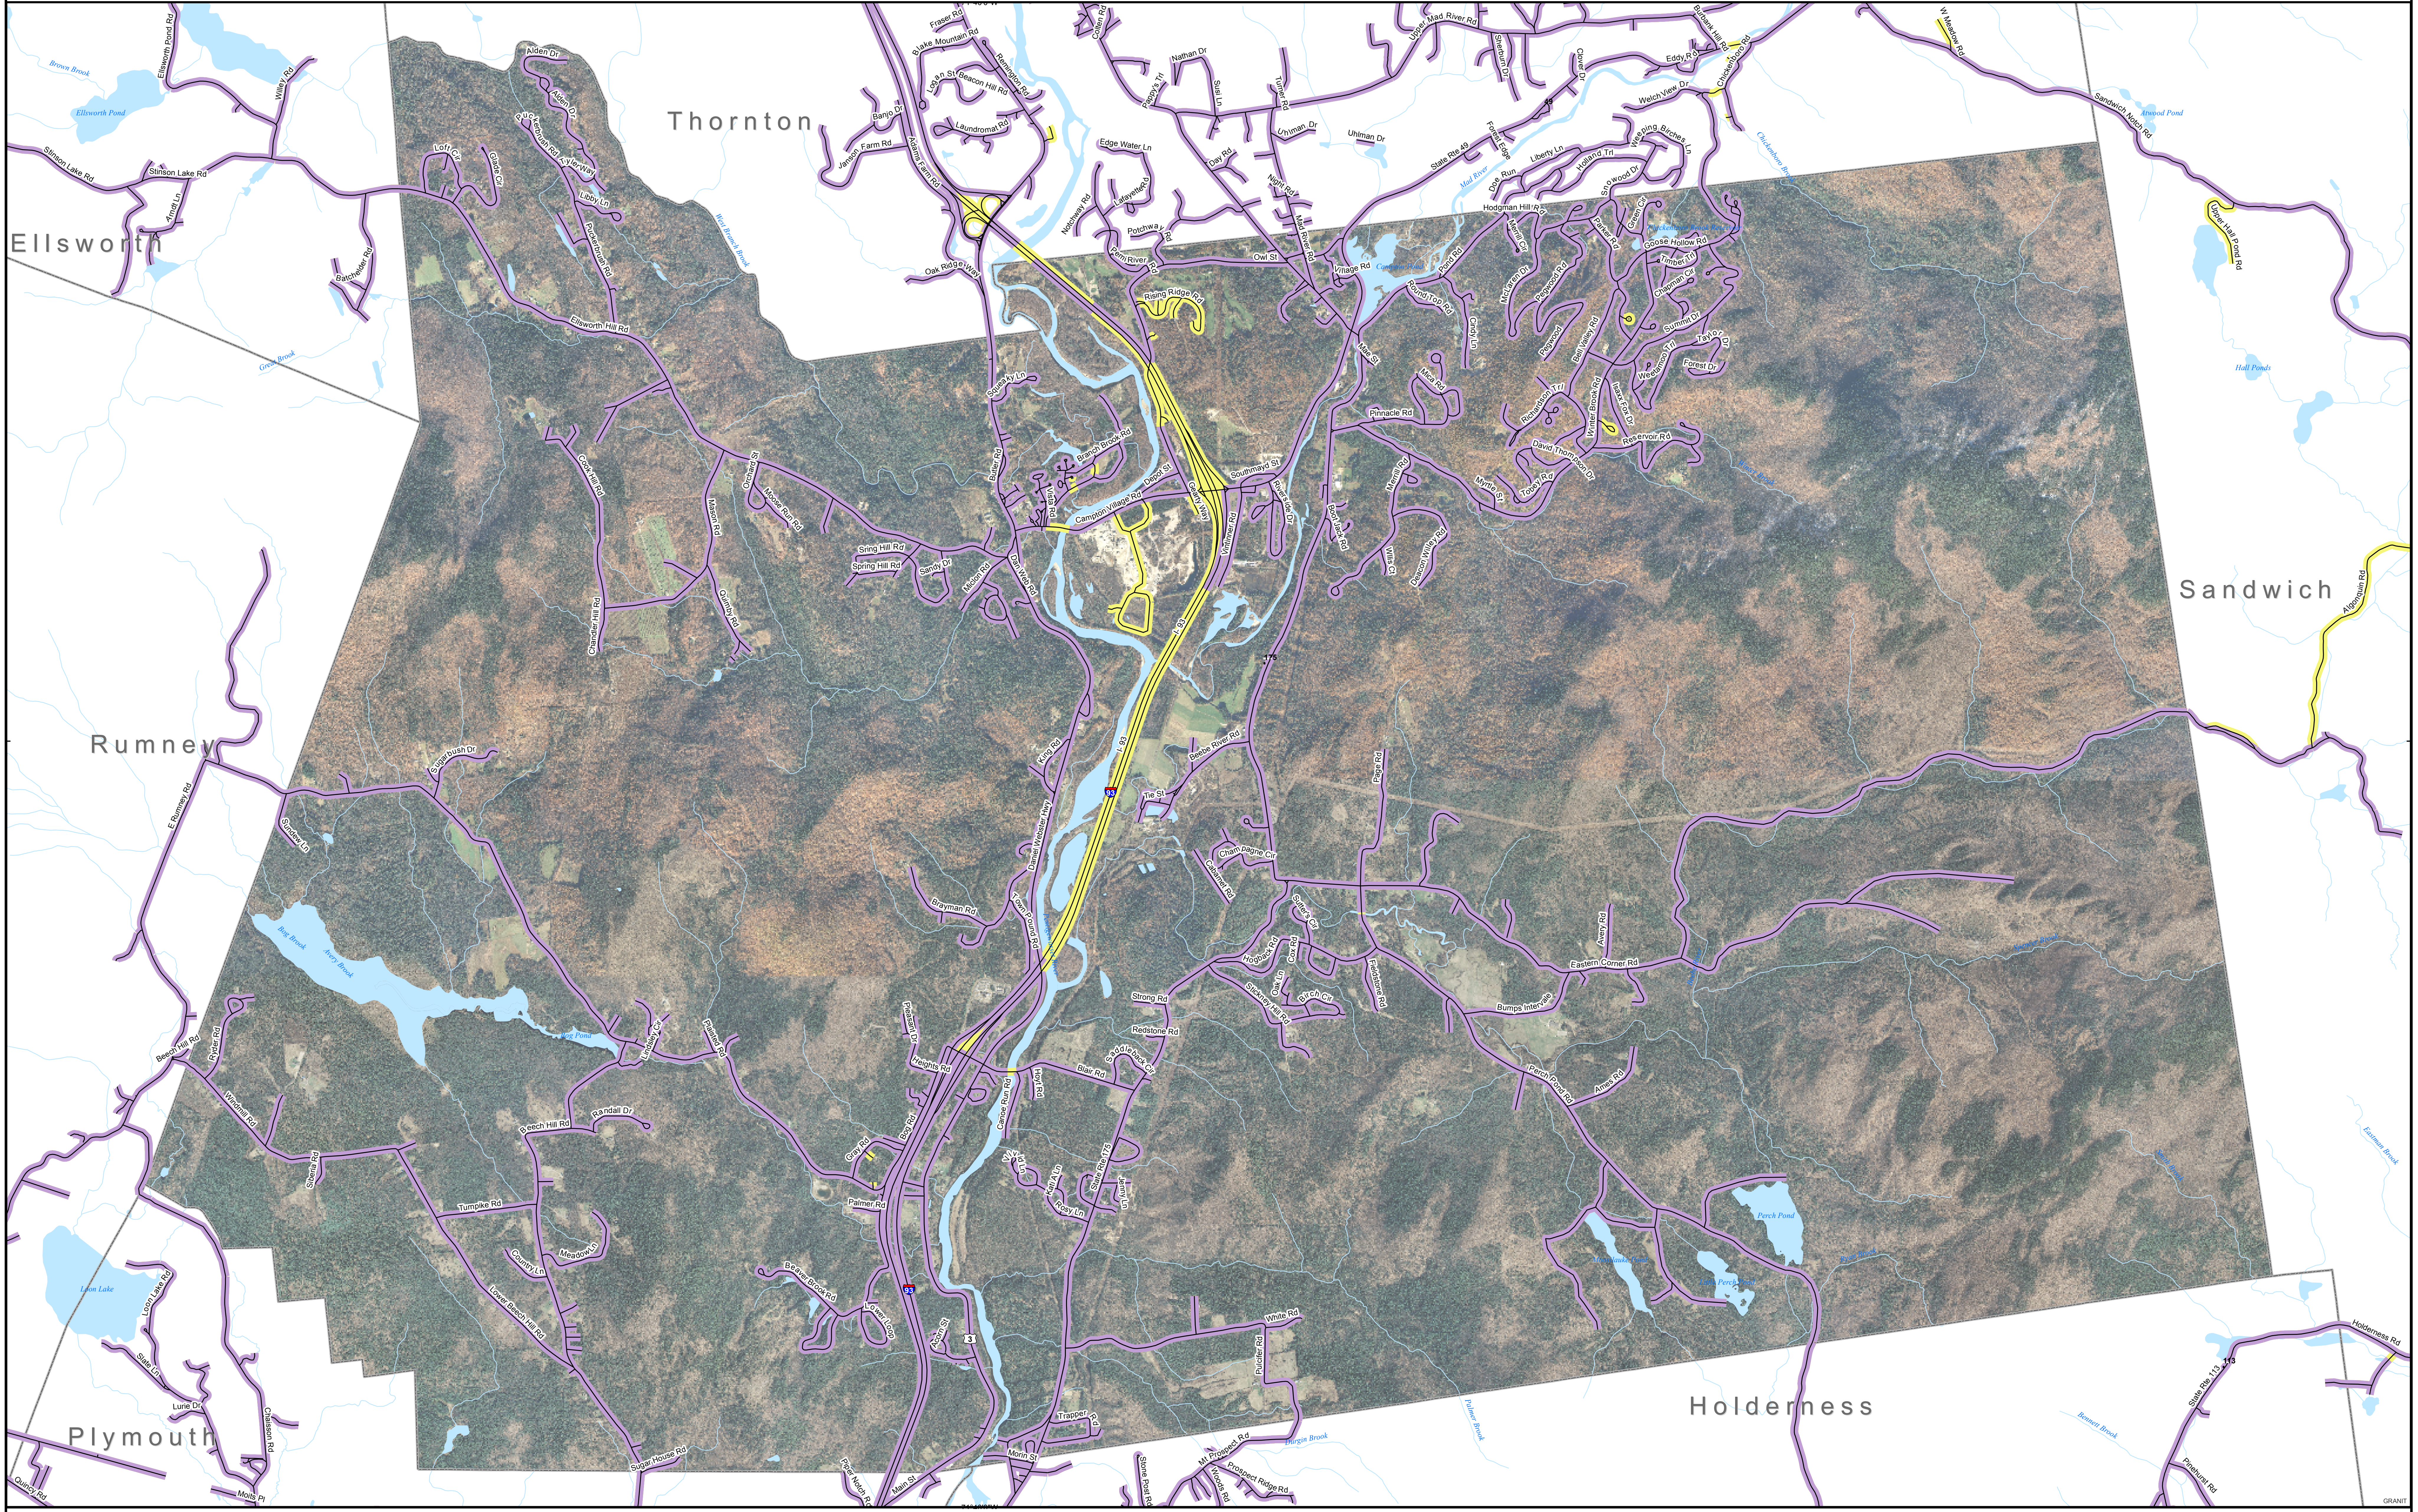

DSL & Cable Broadband Service Availability Town of Campton

MAP REVIEW:		Name:		Email:	
Title:		Phone:		Date:	
Organization:		Number of changes:		Comments (please attach separate sheet if needed):	

- Map Key**
- Roads served by DSL and cable
 - Roads served by cable only
 - Roads served by DSL only

This map displays broadband access information submitted to the NH Broadband Mapping & Planning Program (NHBMP) as of March 31, 2013. The map has been generated for the sole purpose of verifying locations of DSL and cable broadband services in each town in New Hampshire.

Broadband is defined as access that is at least **768 kbps downstream** and **200 kbps upstream**.

For more information on this project, please visit the NHBMP web site at: iwantbroadbandnh.org

Provider Name