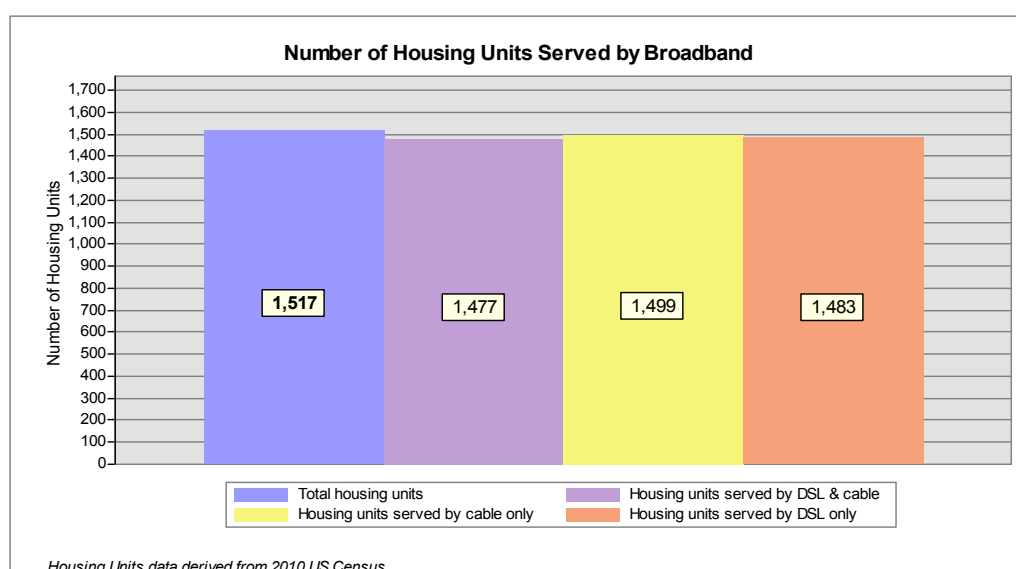

Broadband is defined as access that is at least **768 kbps downstream** and **200 kbps upstream**.

For more information on this project, please visit the NHBMPP web site at: iwantbroadbandnh.org

Provider Name