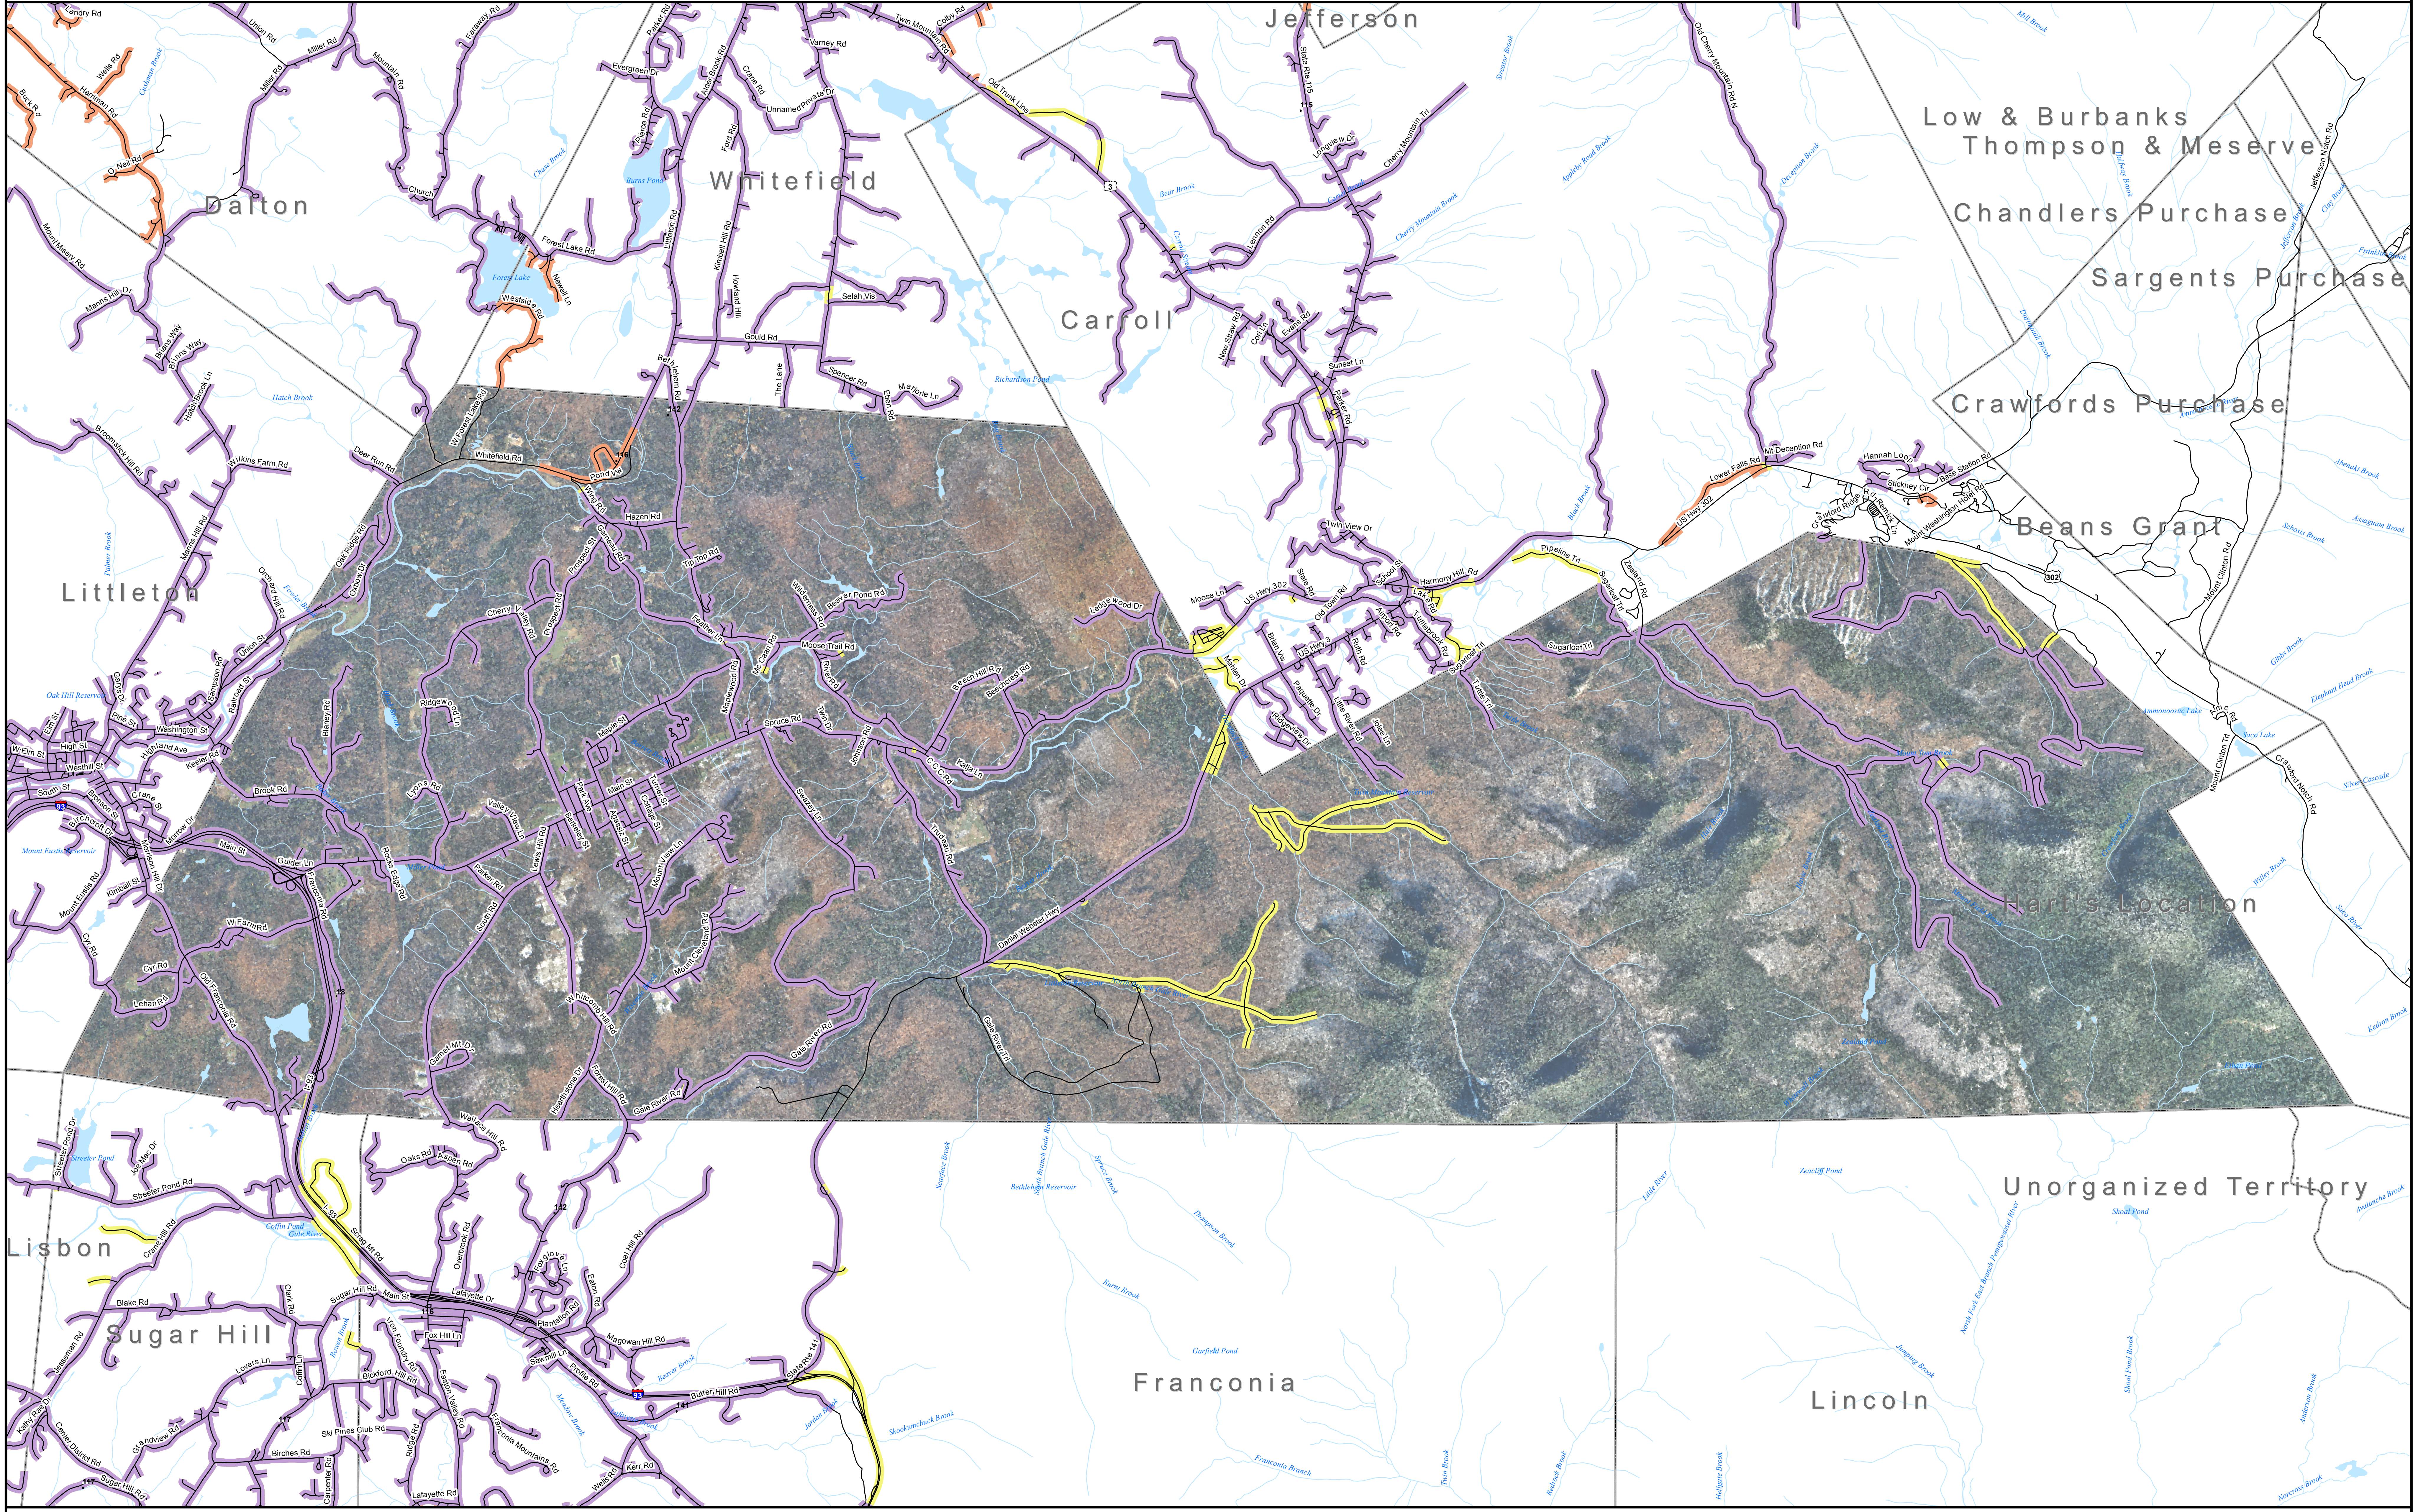

DSL & Cable Broadband Service Availability Town of Bethlehem

MAP REVIEW:		Email:	
Name:		Phone:	
Title:		Date:	
Organization:			
Number of changes:			
Comments (please attach separate sheet if needed):			

- Map Key**
- Roads served by DSL and cable
 - Roads served by cable only
 - Roads served by DSL only

This map displays broadband access information submitted to the NH Broadband Mapping & Planning Program (NHBMPP) as of March 31, 2013. The map has been generated for the sole purpose of verifying locations of DSL and cable broadband services in each town in New Hampshire.

Broadband is defined as access that is at least **768 kbps downstream** and **200 kbps upstream**.

For more information on this project, please visit the NHBMPP web site at: iwantbroadbandnh.org

Provider Name