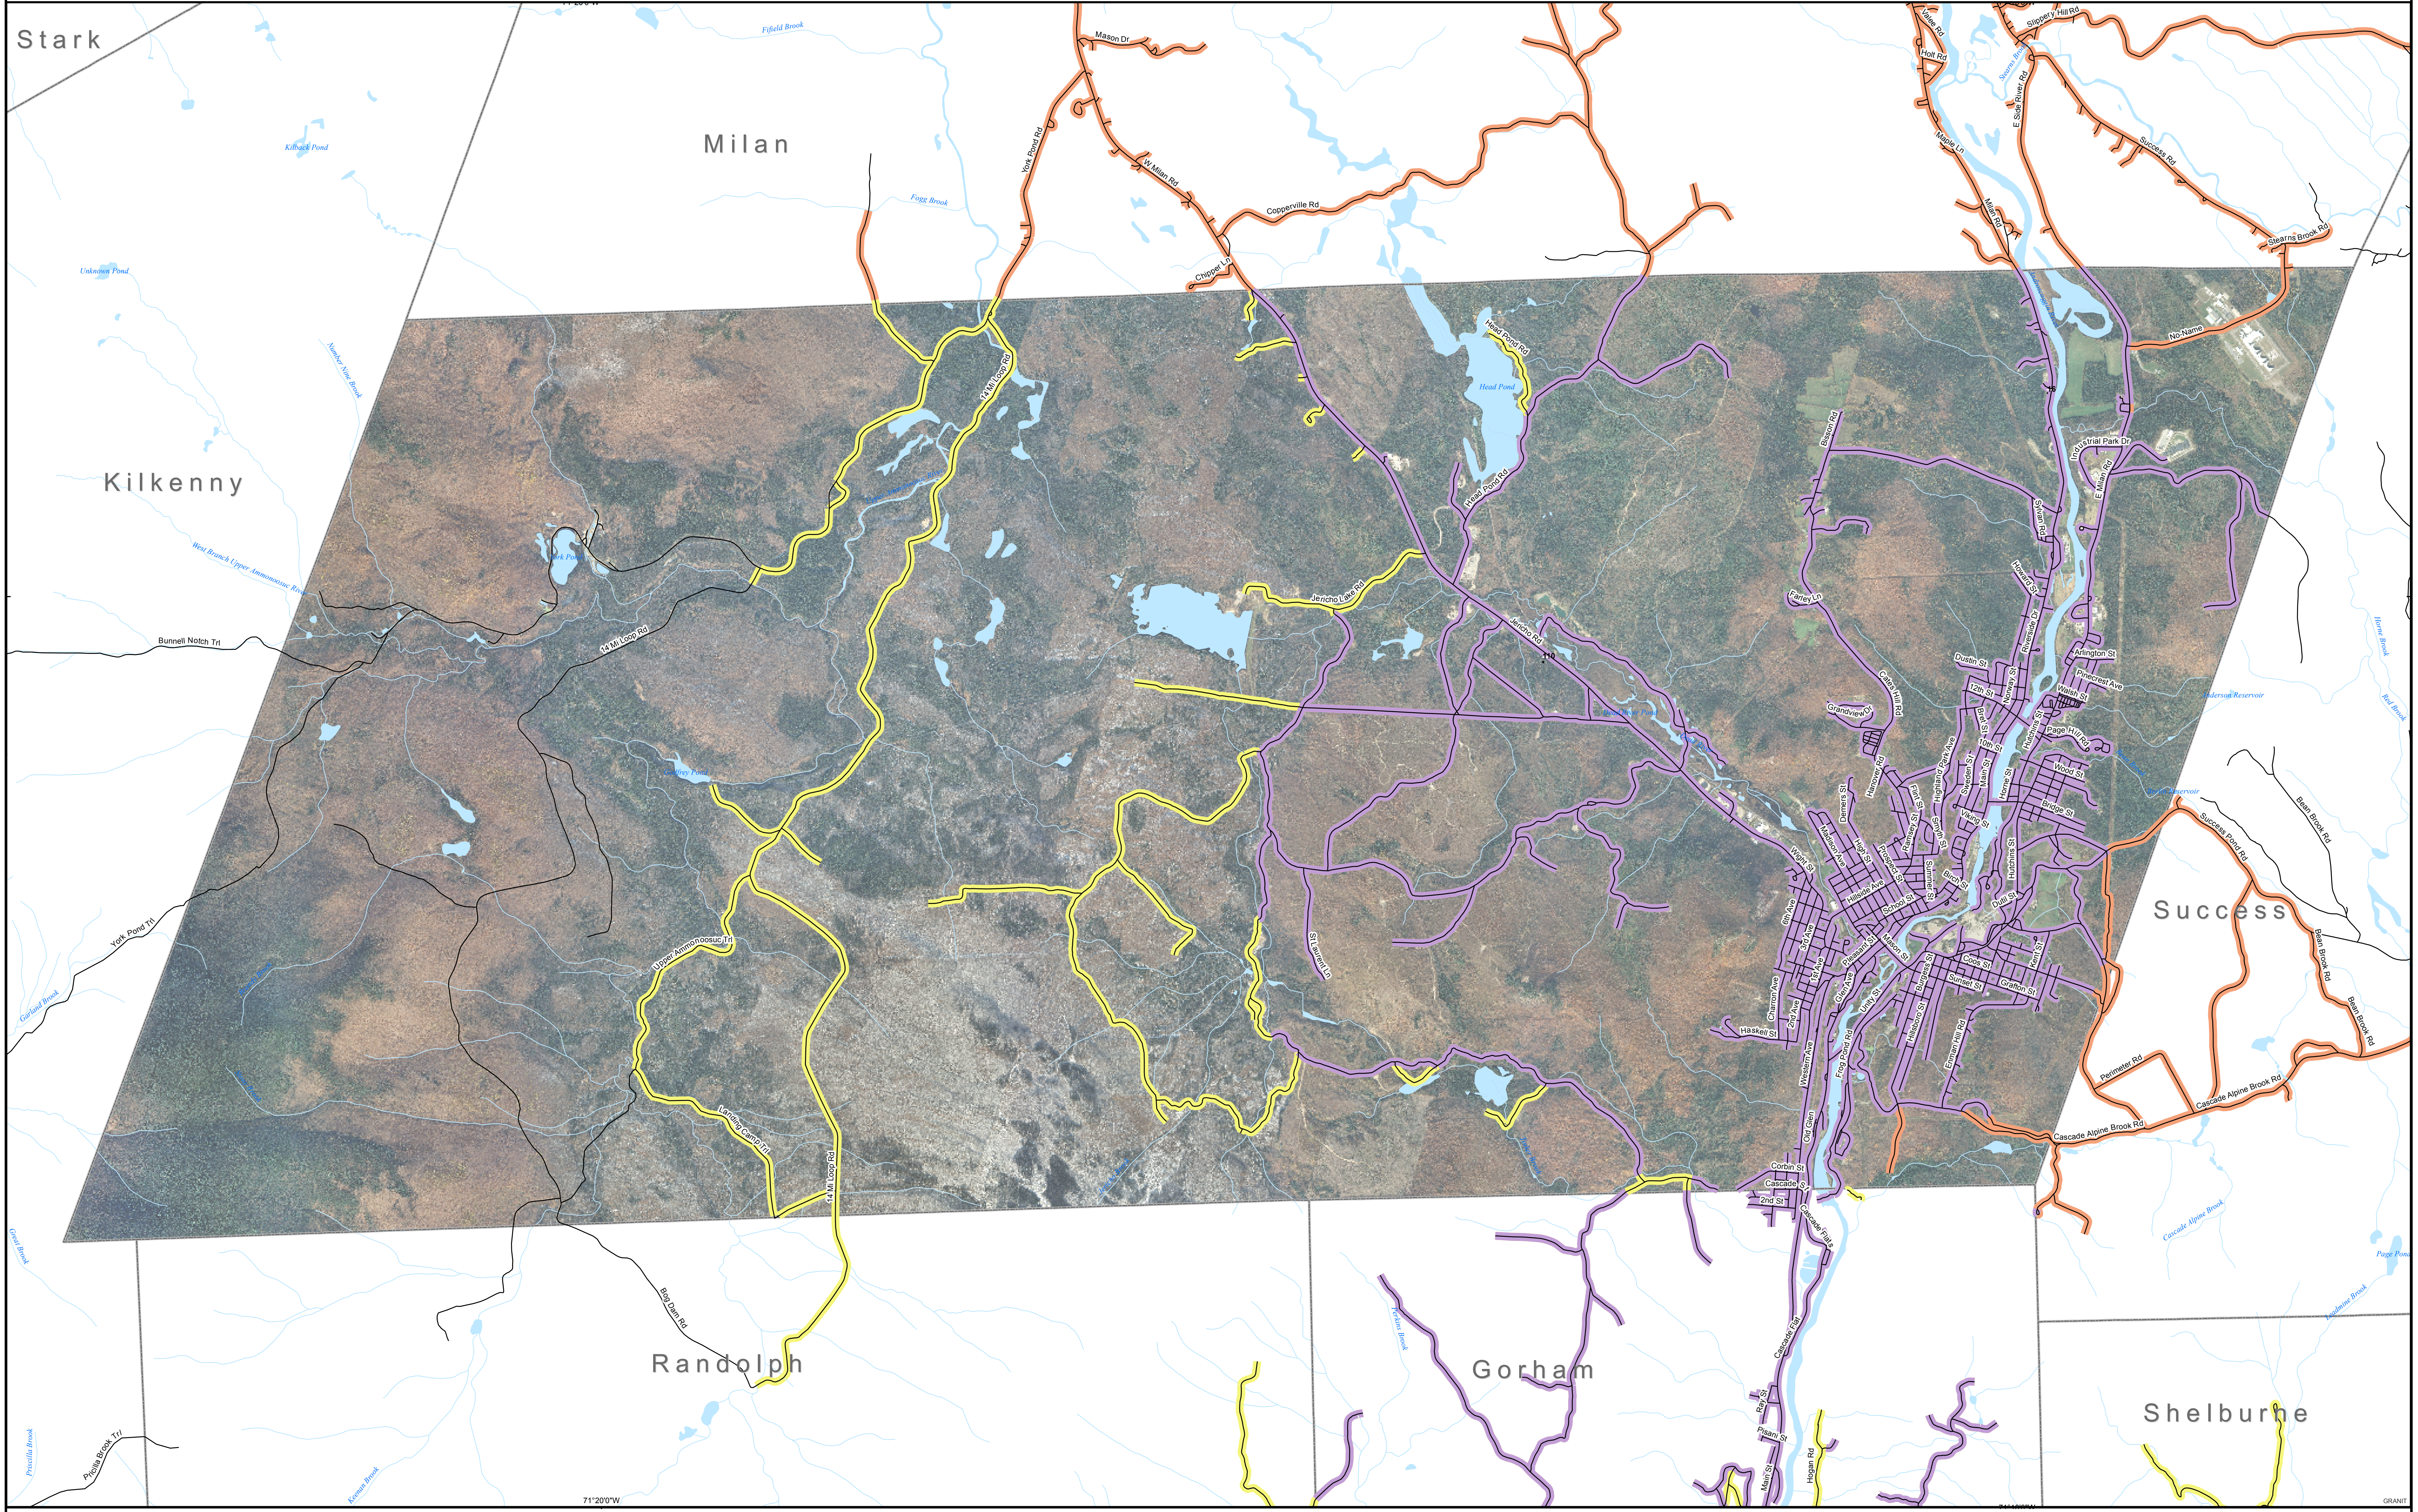

# DSL & Cable Broadband Service Availability City of Berlin

MAP REVIEW:		Email:	
Name:		Phone:	
Title:		Date:	
Organization:			
Number of changes:			
Comments (please attach separate sheet if needed):			

- Map Key**
- Roads served by DSL and cable
  - Roads served by cable only
  - Roads served by DSL only

This map displays broadband access information submitted to the NH Broadband Mapping & Planning Program (NHBMP) as of March 31, 2013. The map has been generated for the sole purpose of verifying locations of DSL and cable broadband services in each town in New Hampshire.

Broadband is defined as access that is at least **768 kbps downstream** and **200 kbps upstream**.

For more information on this project, please visit the NHBMP web site at: [iwantbroadbandnh.org](http://iwantbroadbandnh.org)

Provider Name	Technology
FairPoint Communications, Inc.	DSL
G4 Communications	DSL
TIME WARNER CABLE	Cable