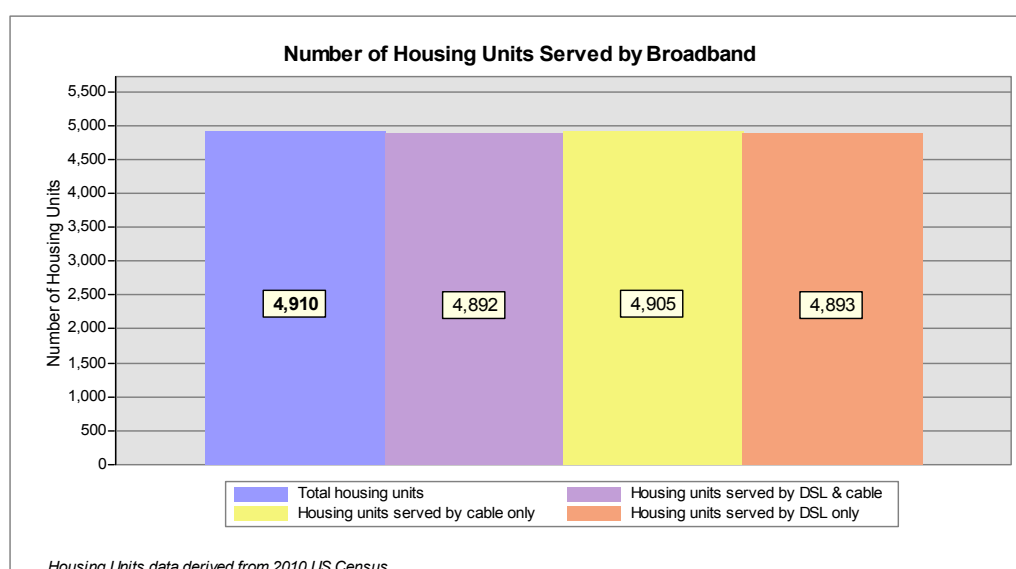

Broadband is defined as access that is at least **768 kbps downstream** and **200 kbps upstream**.

For more information on this project, please visit the NHBMP web site at: [iwantbroadbandnh.org](http://iwantbroadbandnh.org)