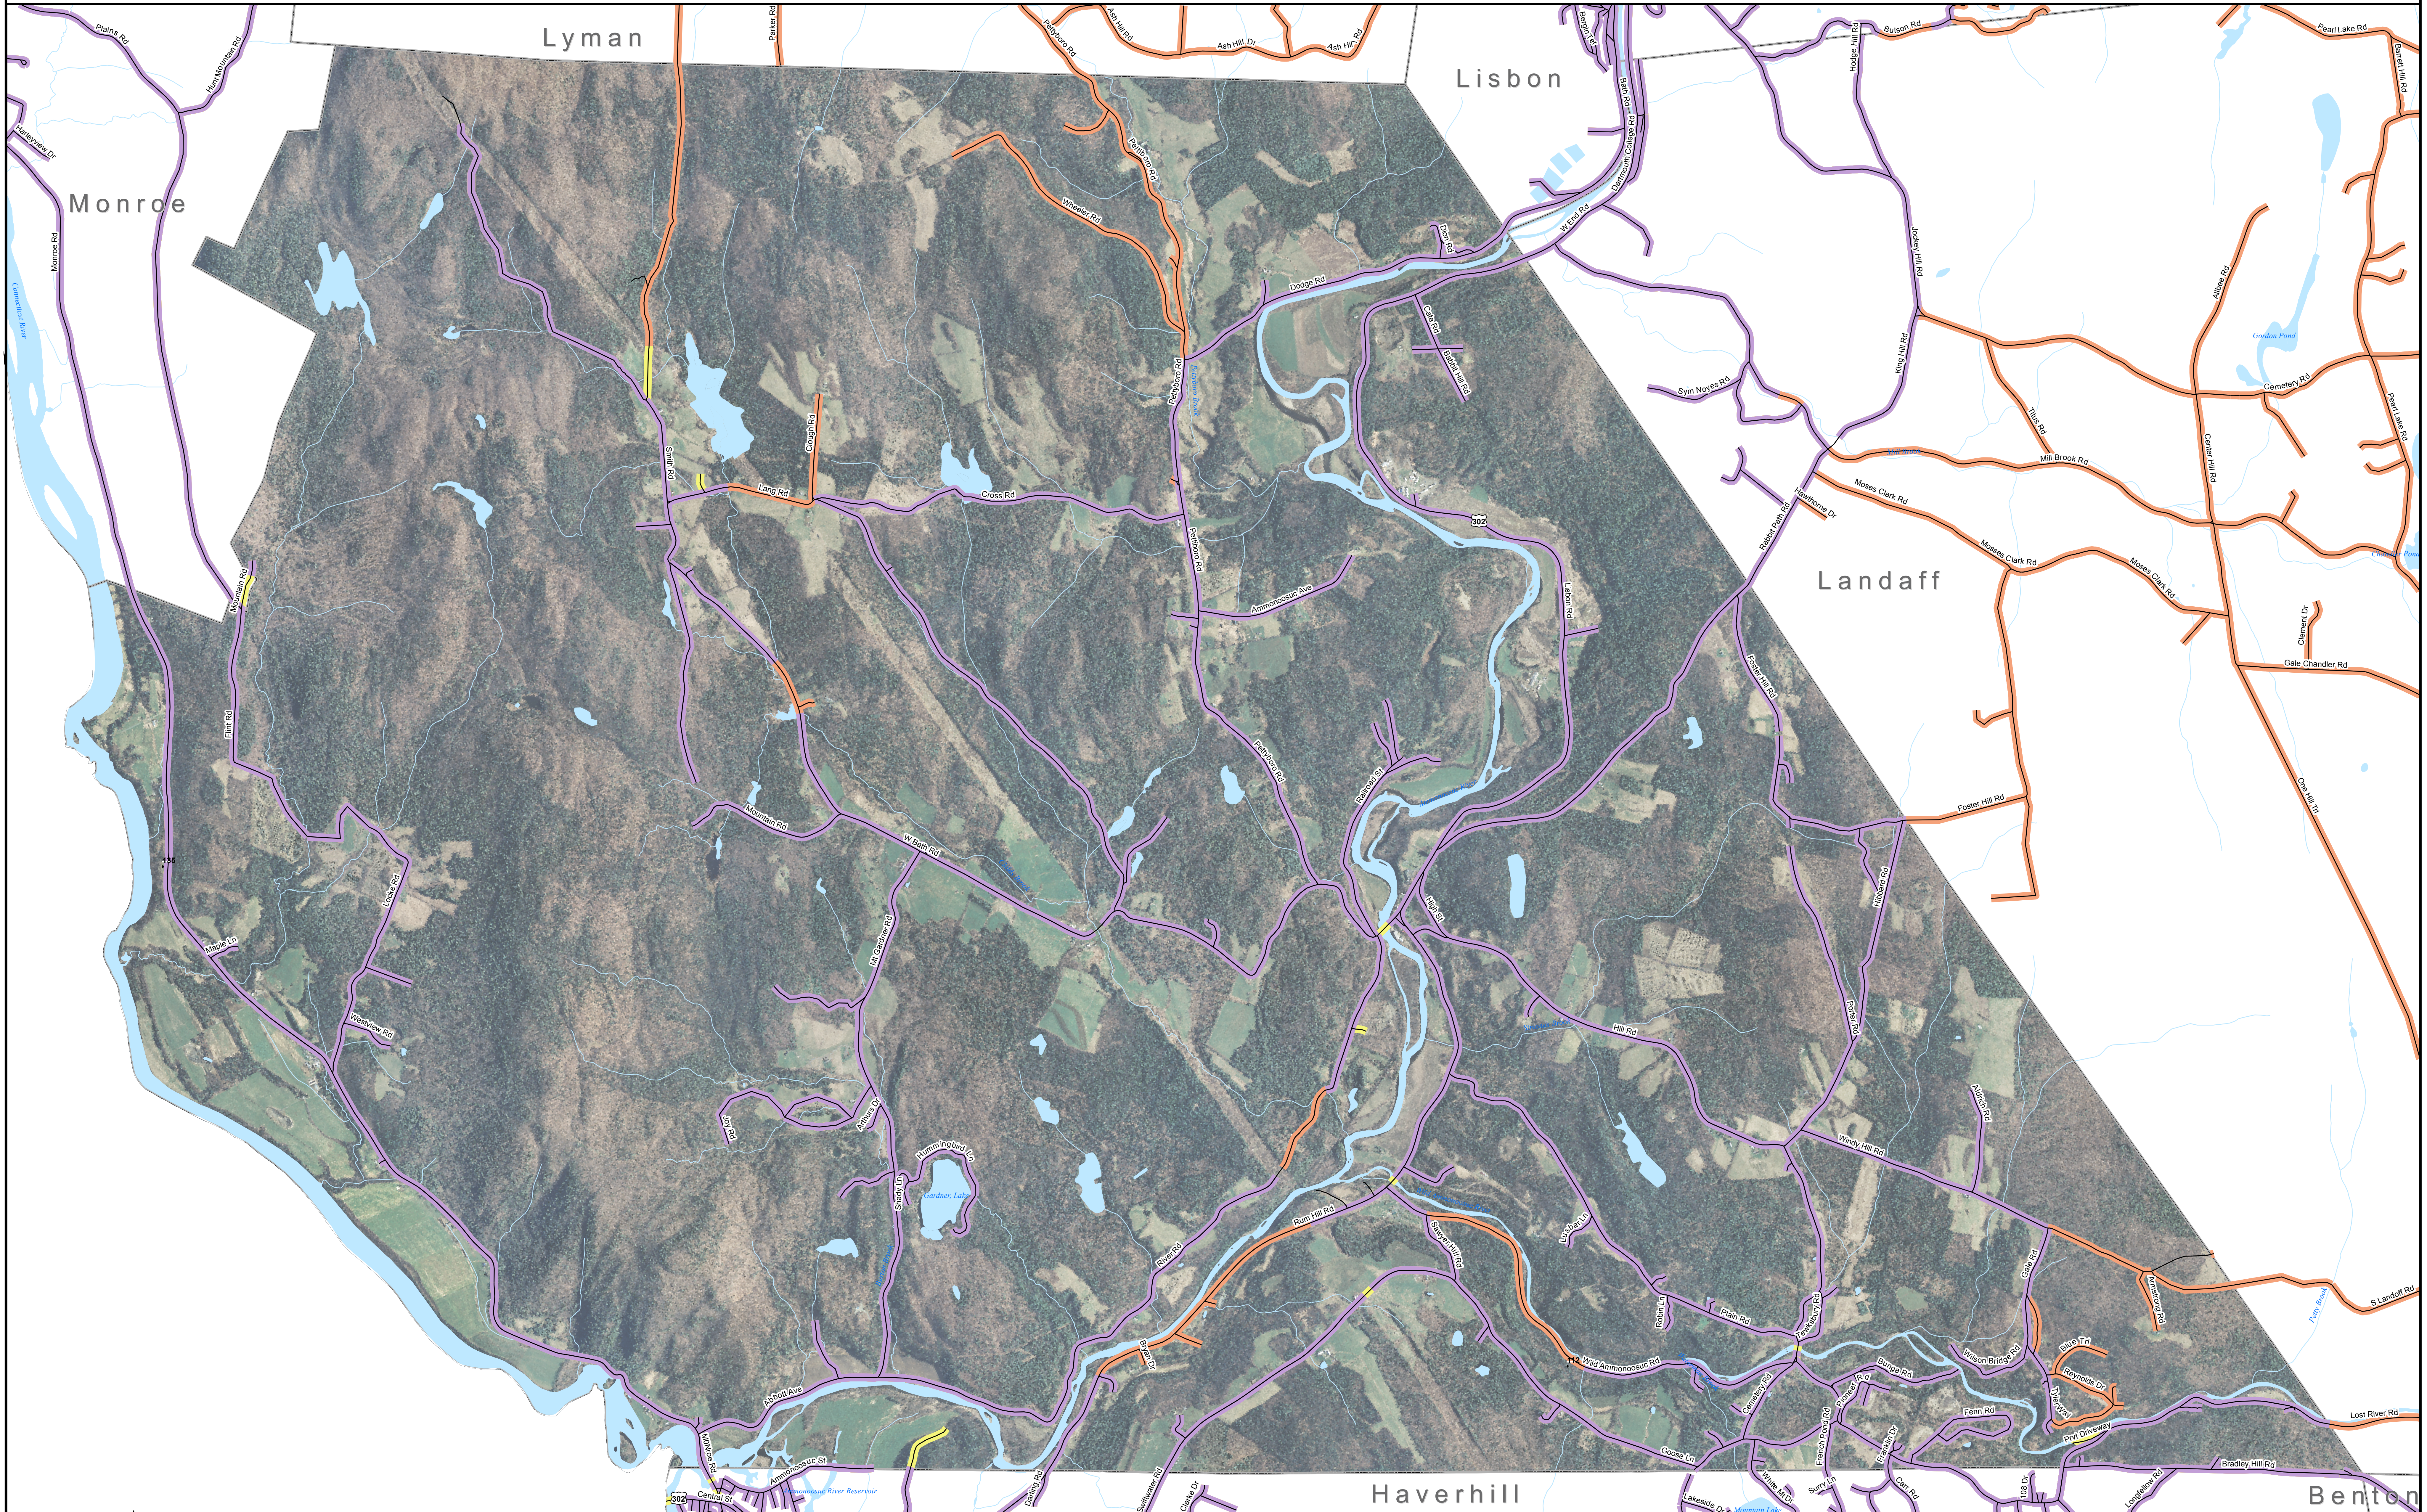

DSL & Cable Broadband Service Availability Town of Bath

MAP REVIEW:		Name:	Phone:
Title:		Organization:	Date:
Number of changes:		Comments (please attach separate sheet if needed):	

- Map Key**
- Roads served by DSL and cable
 - Roads served by cable only
 - Roads served by DSL only

This map displays broadband access information submitted to the NH Broadband Mapping & Planning Program (NHBMP) as of March 31, 2013. The map has been generated for the sole purpose of verifying locations of DSL and cable broadband services in each town in New Hampshire.

Broadband is defined as access that is at least **768 kbps downstream** and **200 kbps upstream**.

For more information on this project, please visit the NHBMP web site at: iwantbroadbandnh.org

Provider Name
CHARTER COMMUNICATIONS INC.
FairPoint Communications, Inc.
TIME WARNER CABLE