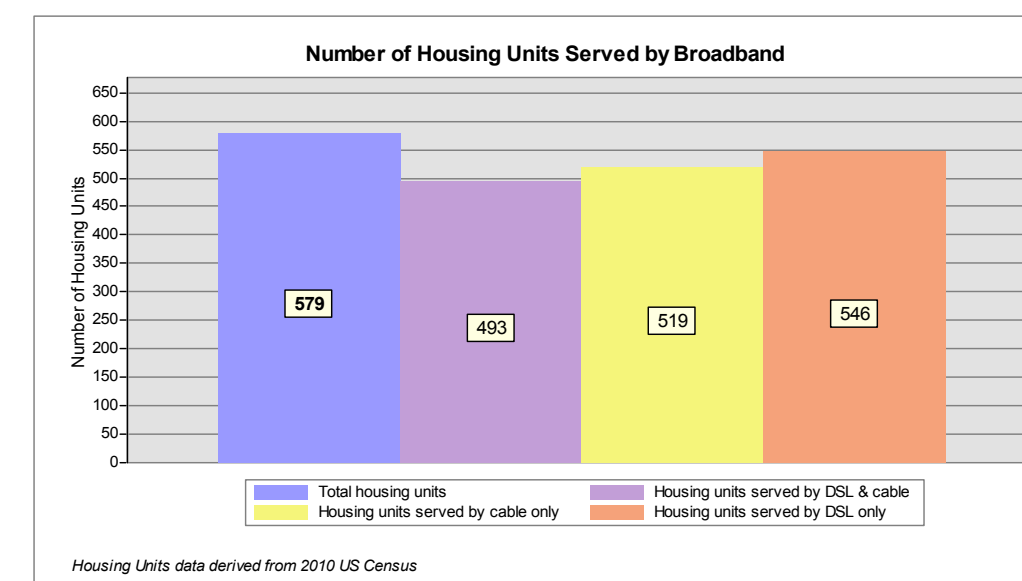

Broadband is defined as access that is at least **768 kbps downstream** and **200 kbps upstream**.

For more information on this project, please visit the NHBMP web site at: iwantbroadbandnh.org

Provider Name
CHARTER COMMUNICATIONS INC.
FairPoint Communications, Inc.
TIME WARNER CABLE