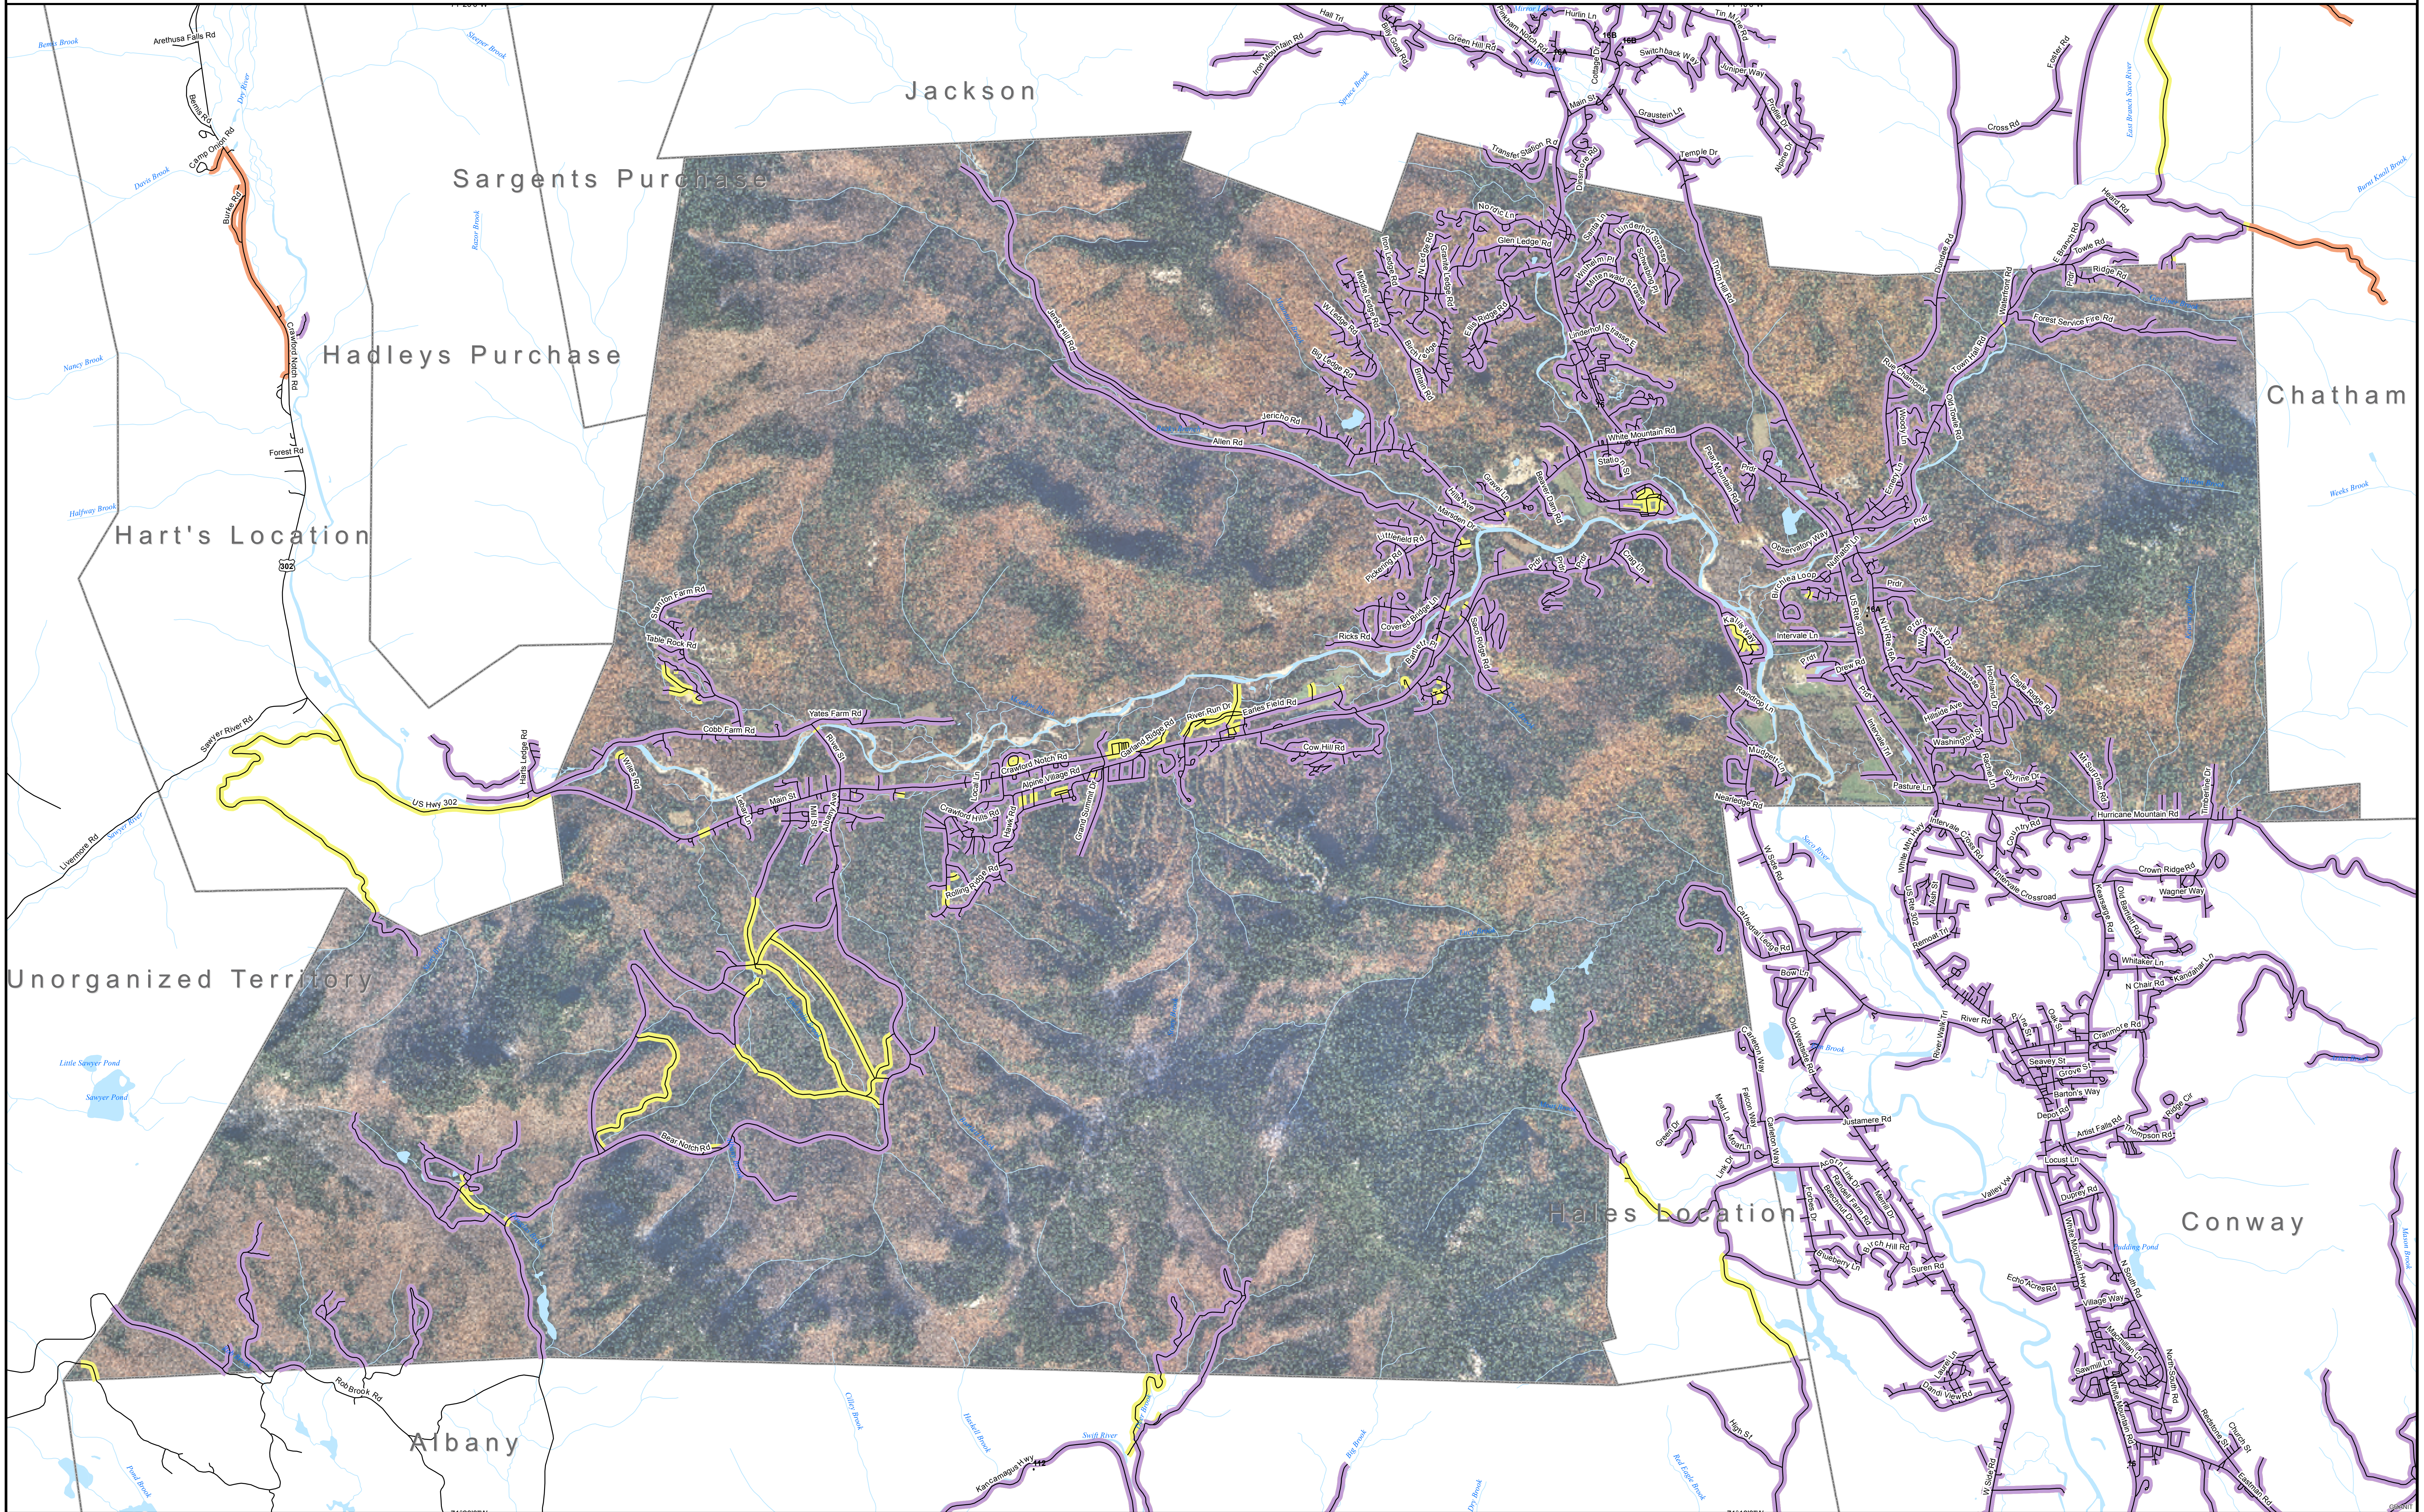

DSL & Cable Broadband Service Availability Town of Bartlett

MAP REVIEW:		Name:	Phone:
Title:		Organization:	Date:
Number of changes:		Comments (please attach separate sheet if needed):	

- Map Key**
- Roads served by DSL and cable
 - Roads served by cable only
 - Roads served by DSL only

This map displays broadband access information submitted to the NH Broadband Mapping & Planning Program (NHBMP) as of March 31, 2013. The map has been generated for the sole purpose of verifying locations of DSL and cable broadband services in each town in New Hampshire.

Broadband is defined as access that is at least **768 kbps downstream** and **200 kbps upstream**.

For more information on this project, please visit the NHBMP web site at: iwantbroadbandnh.org

Provider Name