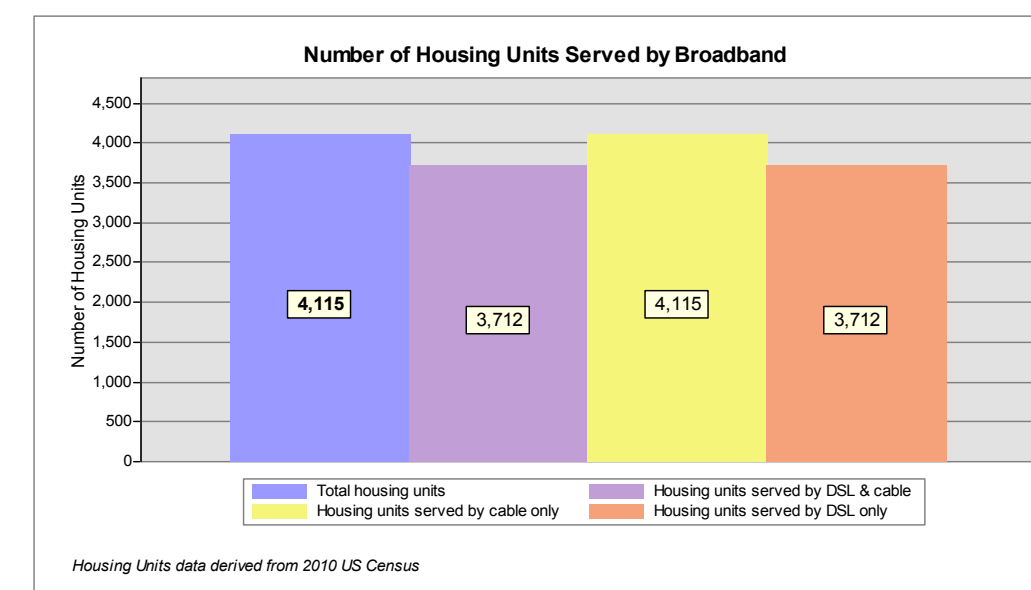

Broadband is defined as access that is at least **768 kbps downstream** and **200 kbps upstream**.

For more information on this project, please visit the NHBMP web site at: iwantbroadbandnh.org

Provider Name