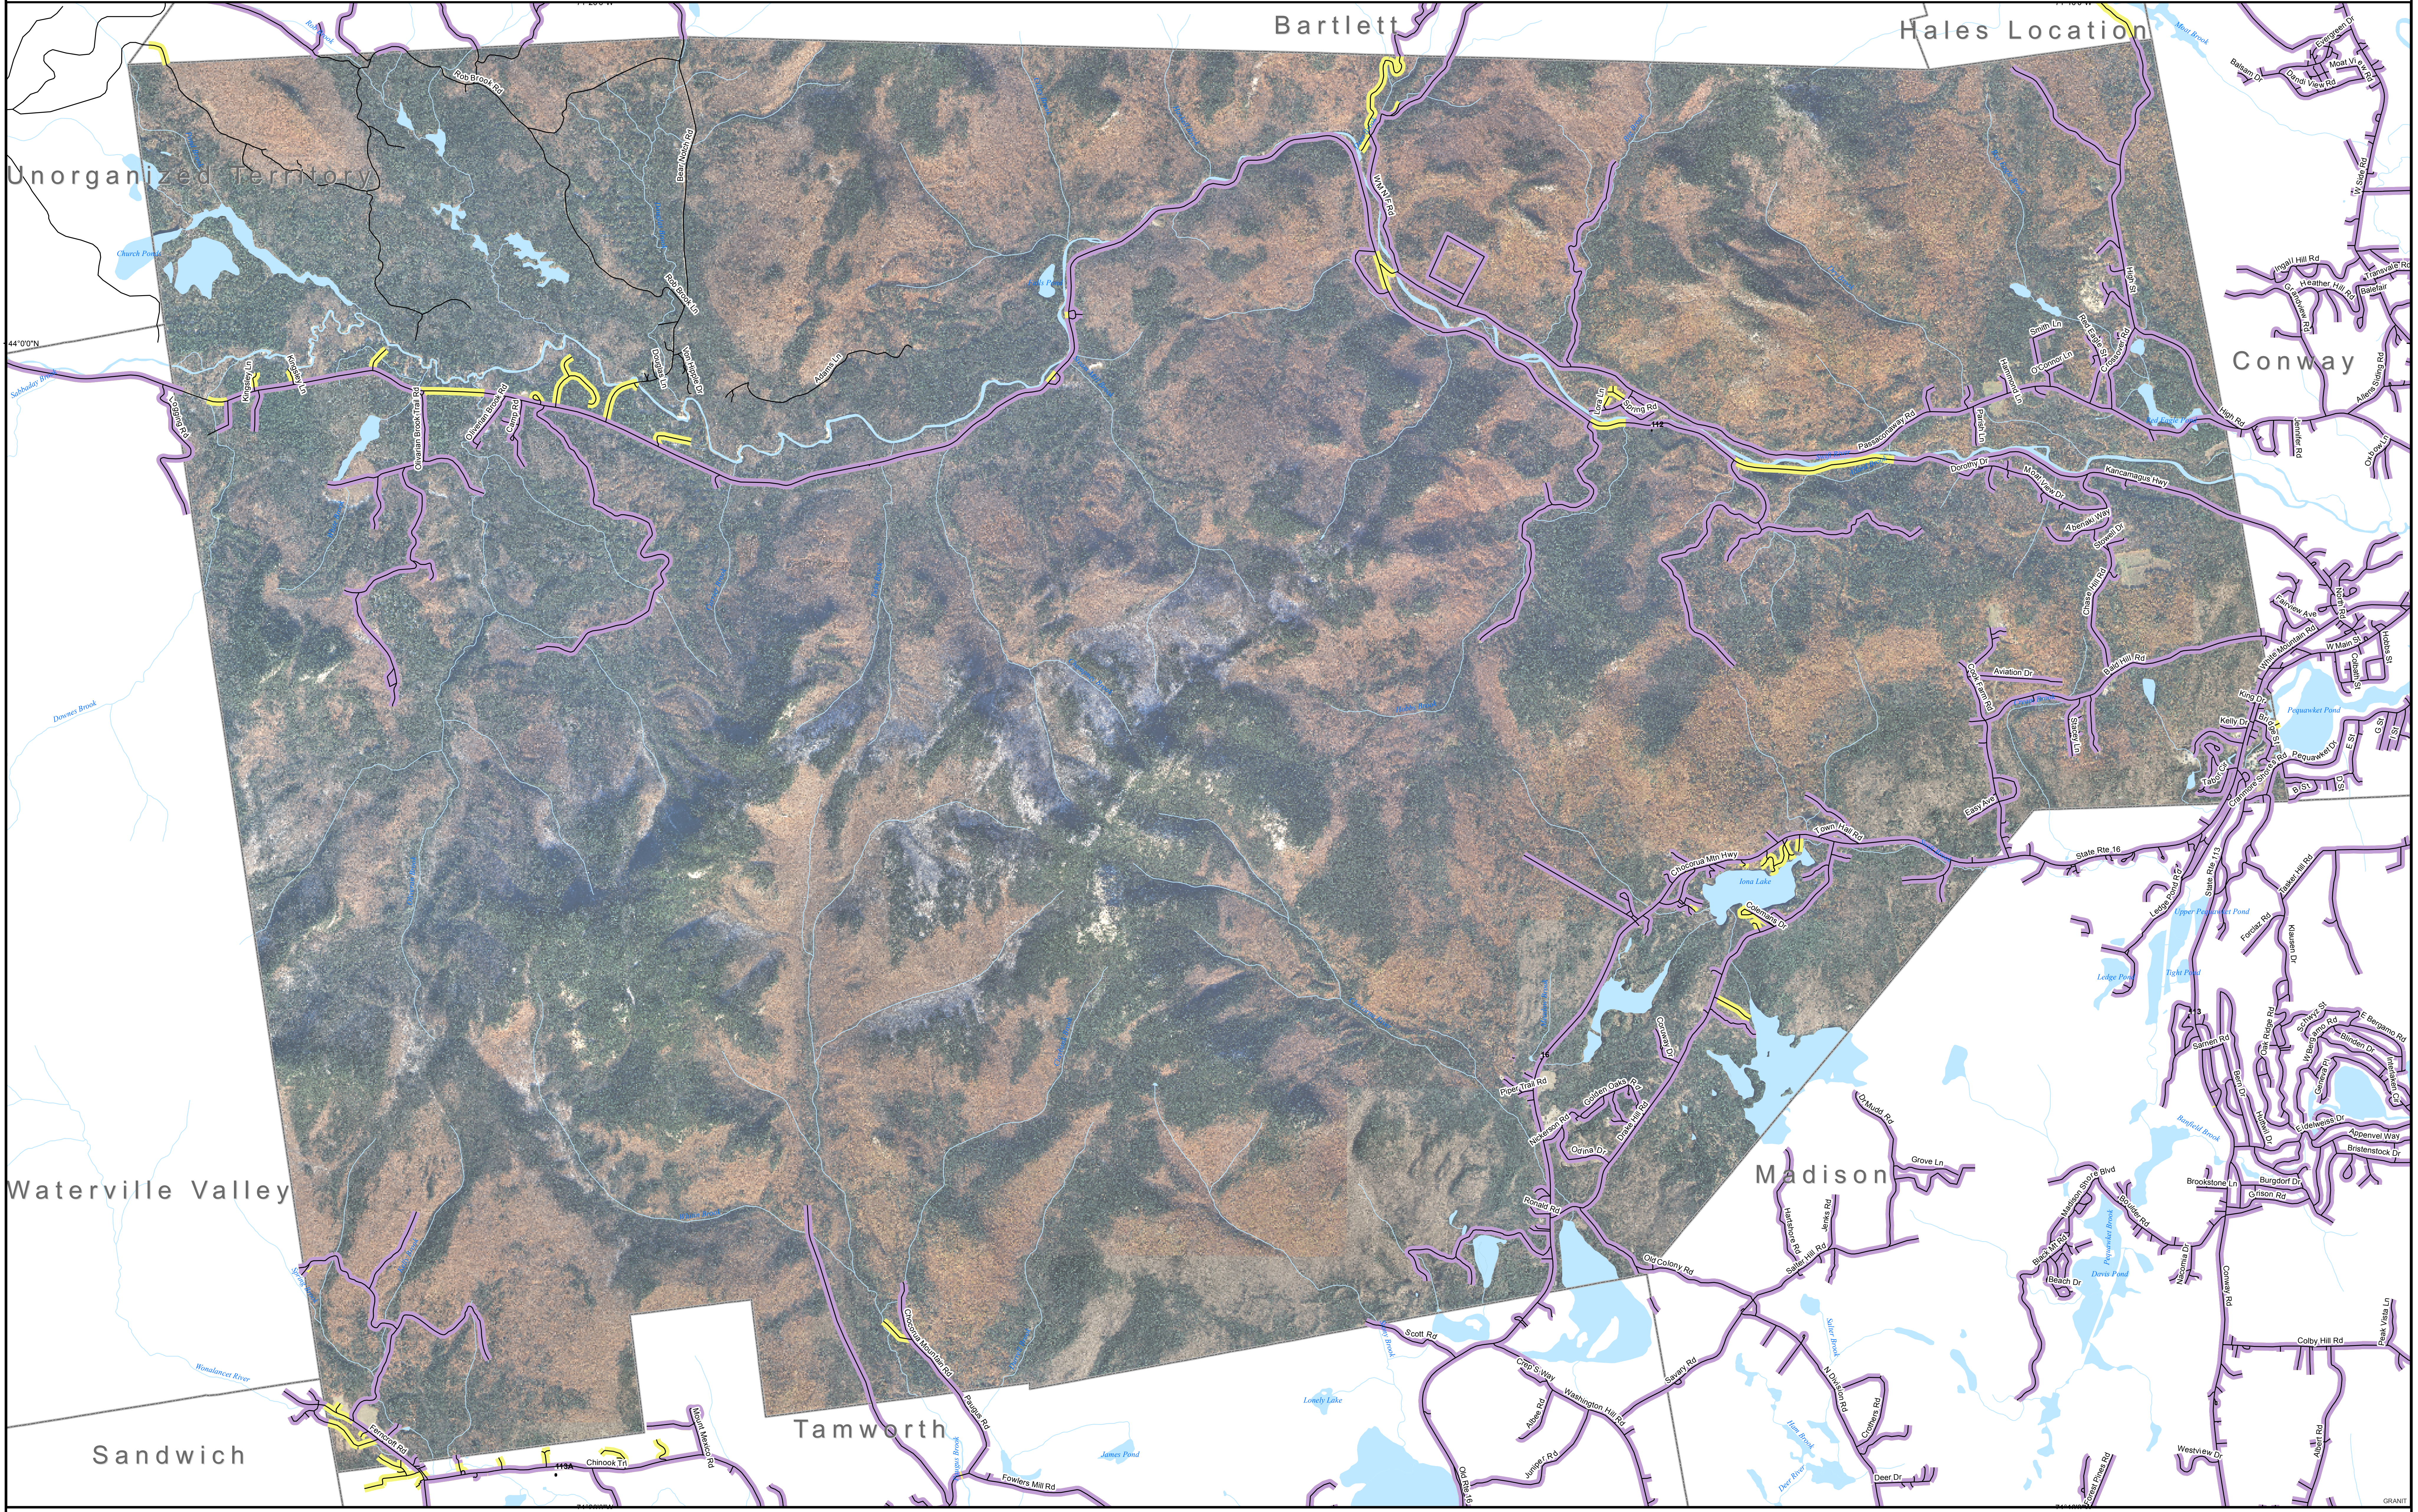

DSL & Cable Broadband Service Availability Town of Albany

MAP REVIEW:		Email:	
Name:		Phone:	
Title:		Date:	
Organization:			
Number of changes:			
Comments (please attach separate sheet if needed):			

- Map Key**
- Roads served by DSL and cable
 - Roads served by cable only
 - Roads served by DSL only

This map displays broadband access information submitted to the NH Broadband Mapping & Planning Program (NHBMPP) as of March 31, 2013. The map has been generated for the sole purpose of verifying locations of DSL and cable broadband services in each town in New Hampshire.

Broadband is defined as access that is at least **768 kbps downstream** and **200 kbps upstream**.

For more information on this project, please visit the NHBMPP web site at: iwantbroadbandnh.org

Provider Name