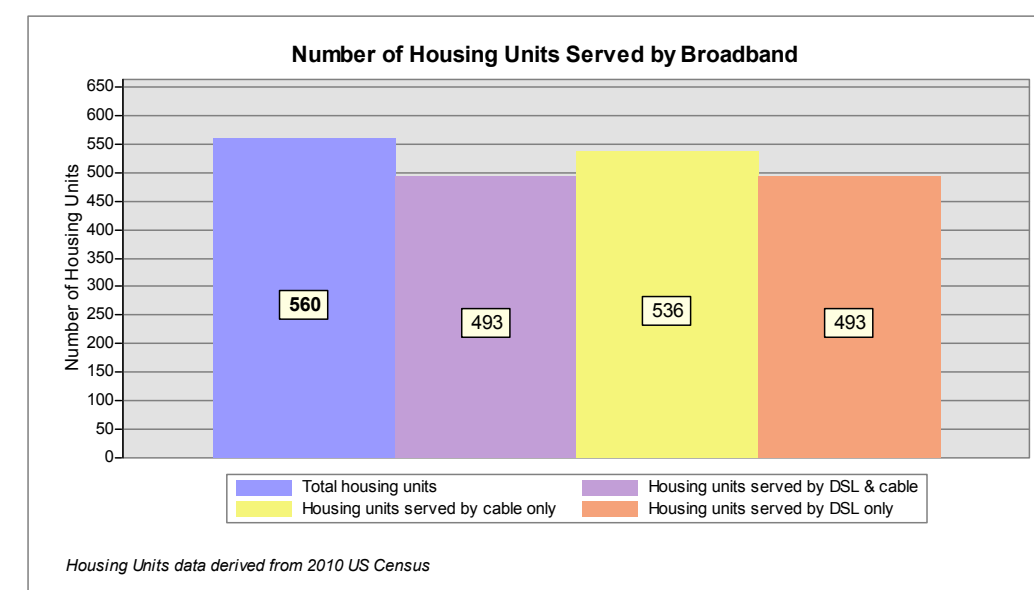

Broadband is defined as access that is at least **768 kbps downstream** and **200 kbps upstream**.

For more information on this project, please visit the NHBMPP web site at: iwantbroadbandnh.org

Provider Name