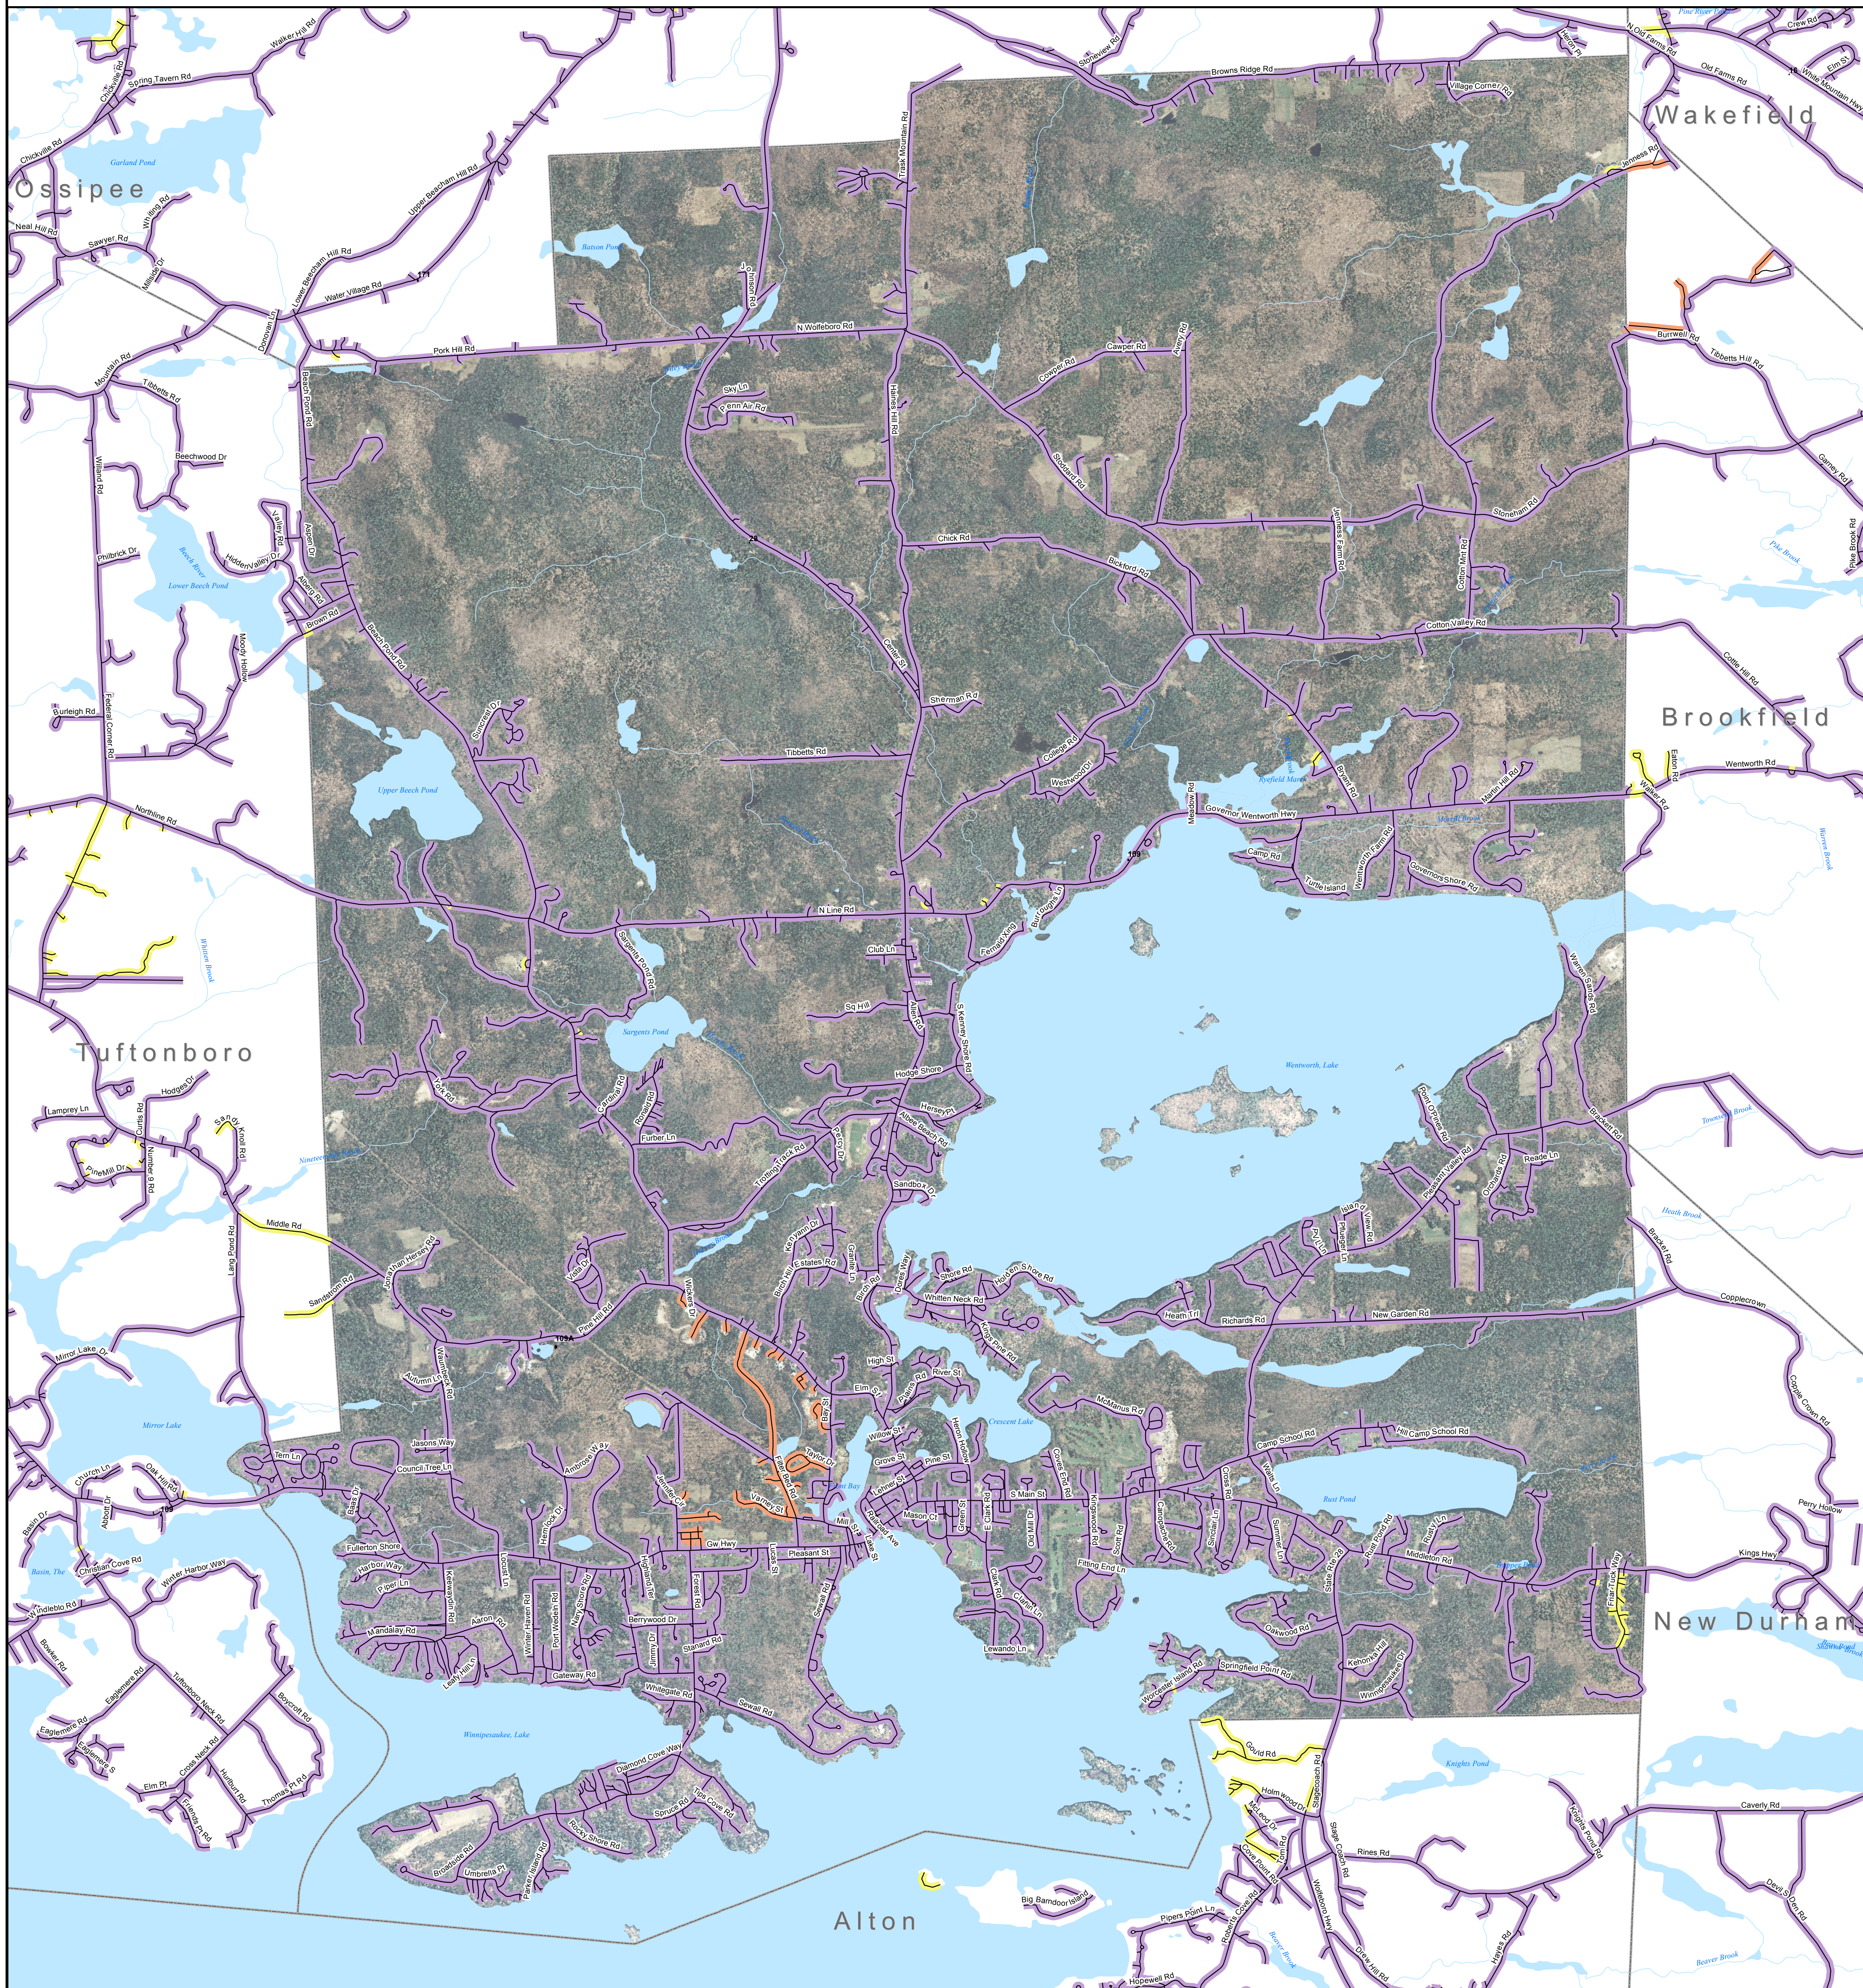

DSL & Cable Broadband Service Availability Town of Wolfeboro

MAP REVIEW:

Name:		Email:	
Title:		Phone:	
Organization:		Date:	
Number of changes:			
Comments (please attach separate sheet if needed):			

Map Key

- Roads served by DSL and cable
- Roads served by cable only
- Roads served by DSL only

This map displays broadband access information submitted to the NH Broadband Mapping & Planning Program (NHBMP) as of March 31, 2013. The map has been generated for the sole purpose of verifying locations of DSL and cable broadband services in each town in New Hampshire.

Broadband is defined as access that is at least **768 kbps downstream** and **200 kbps upstream**.
For more information on this project, please visit the NHBMP web site at: iwantbroadbandnh.org

Provider Name

- FairPoint Communications, Inc.
- G4 Communications
- MetroCast
- TDS TELECOM
- TIME WARNER CABLE

Technology

- DSL
- DSL
- Cable
- DSL
- Cable

NH GRANIT
www.granit.unh.edu

UNIVERSITY of NEW HAMPSHIRE
www.unh.edu

The New Hampshire Broadband Mapping and Planning Program is funded under grant #33-50-M09048 from the US Dept. of Commerce to the University of New Hampshire.