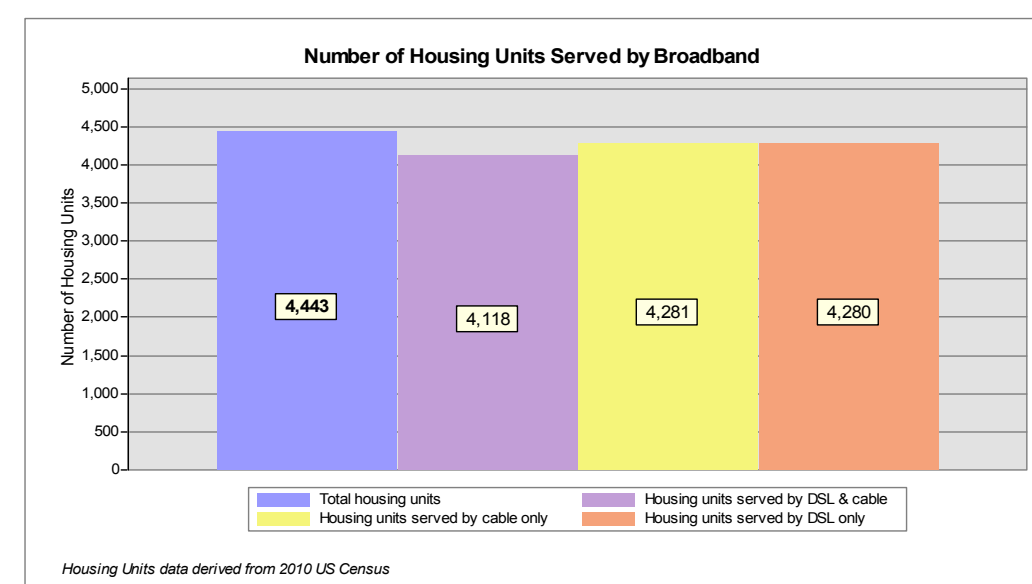

Broadband is defined as access that is at least **768 kbps downstream** and **200 kbps upstream**.
For more information on this project, please visit the NHBMP web site at: iwantbroadbandnh.org

Provider Name