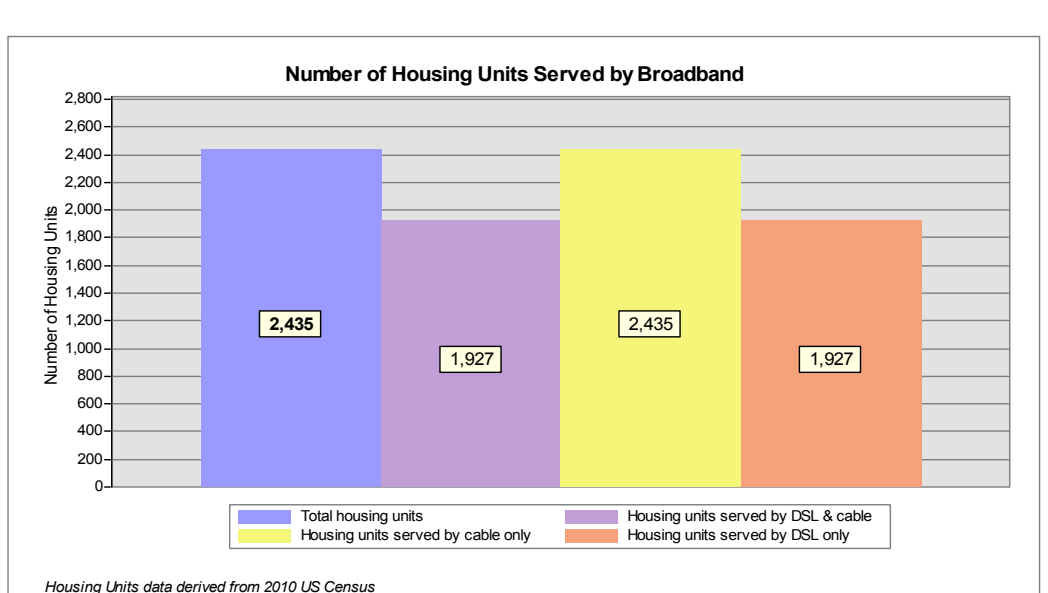

Broadband is defined as access that is at least **768 kbps downstream** and **200 kbps upstream**.

For more information on this project, please visit the NHBMP web site at: iwantbroadbandnh.org

Provider Name