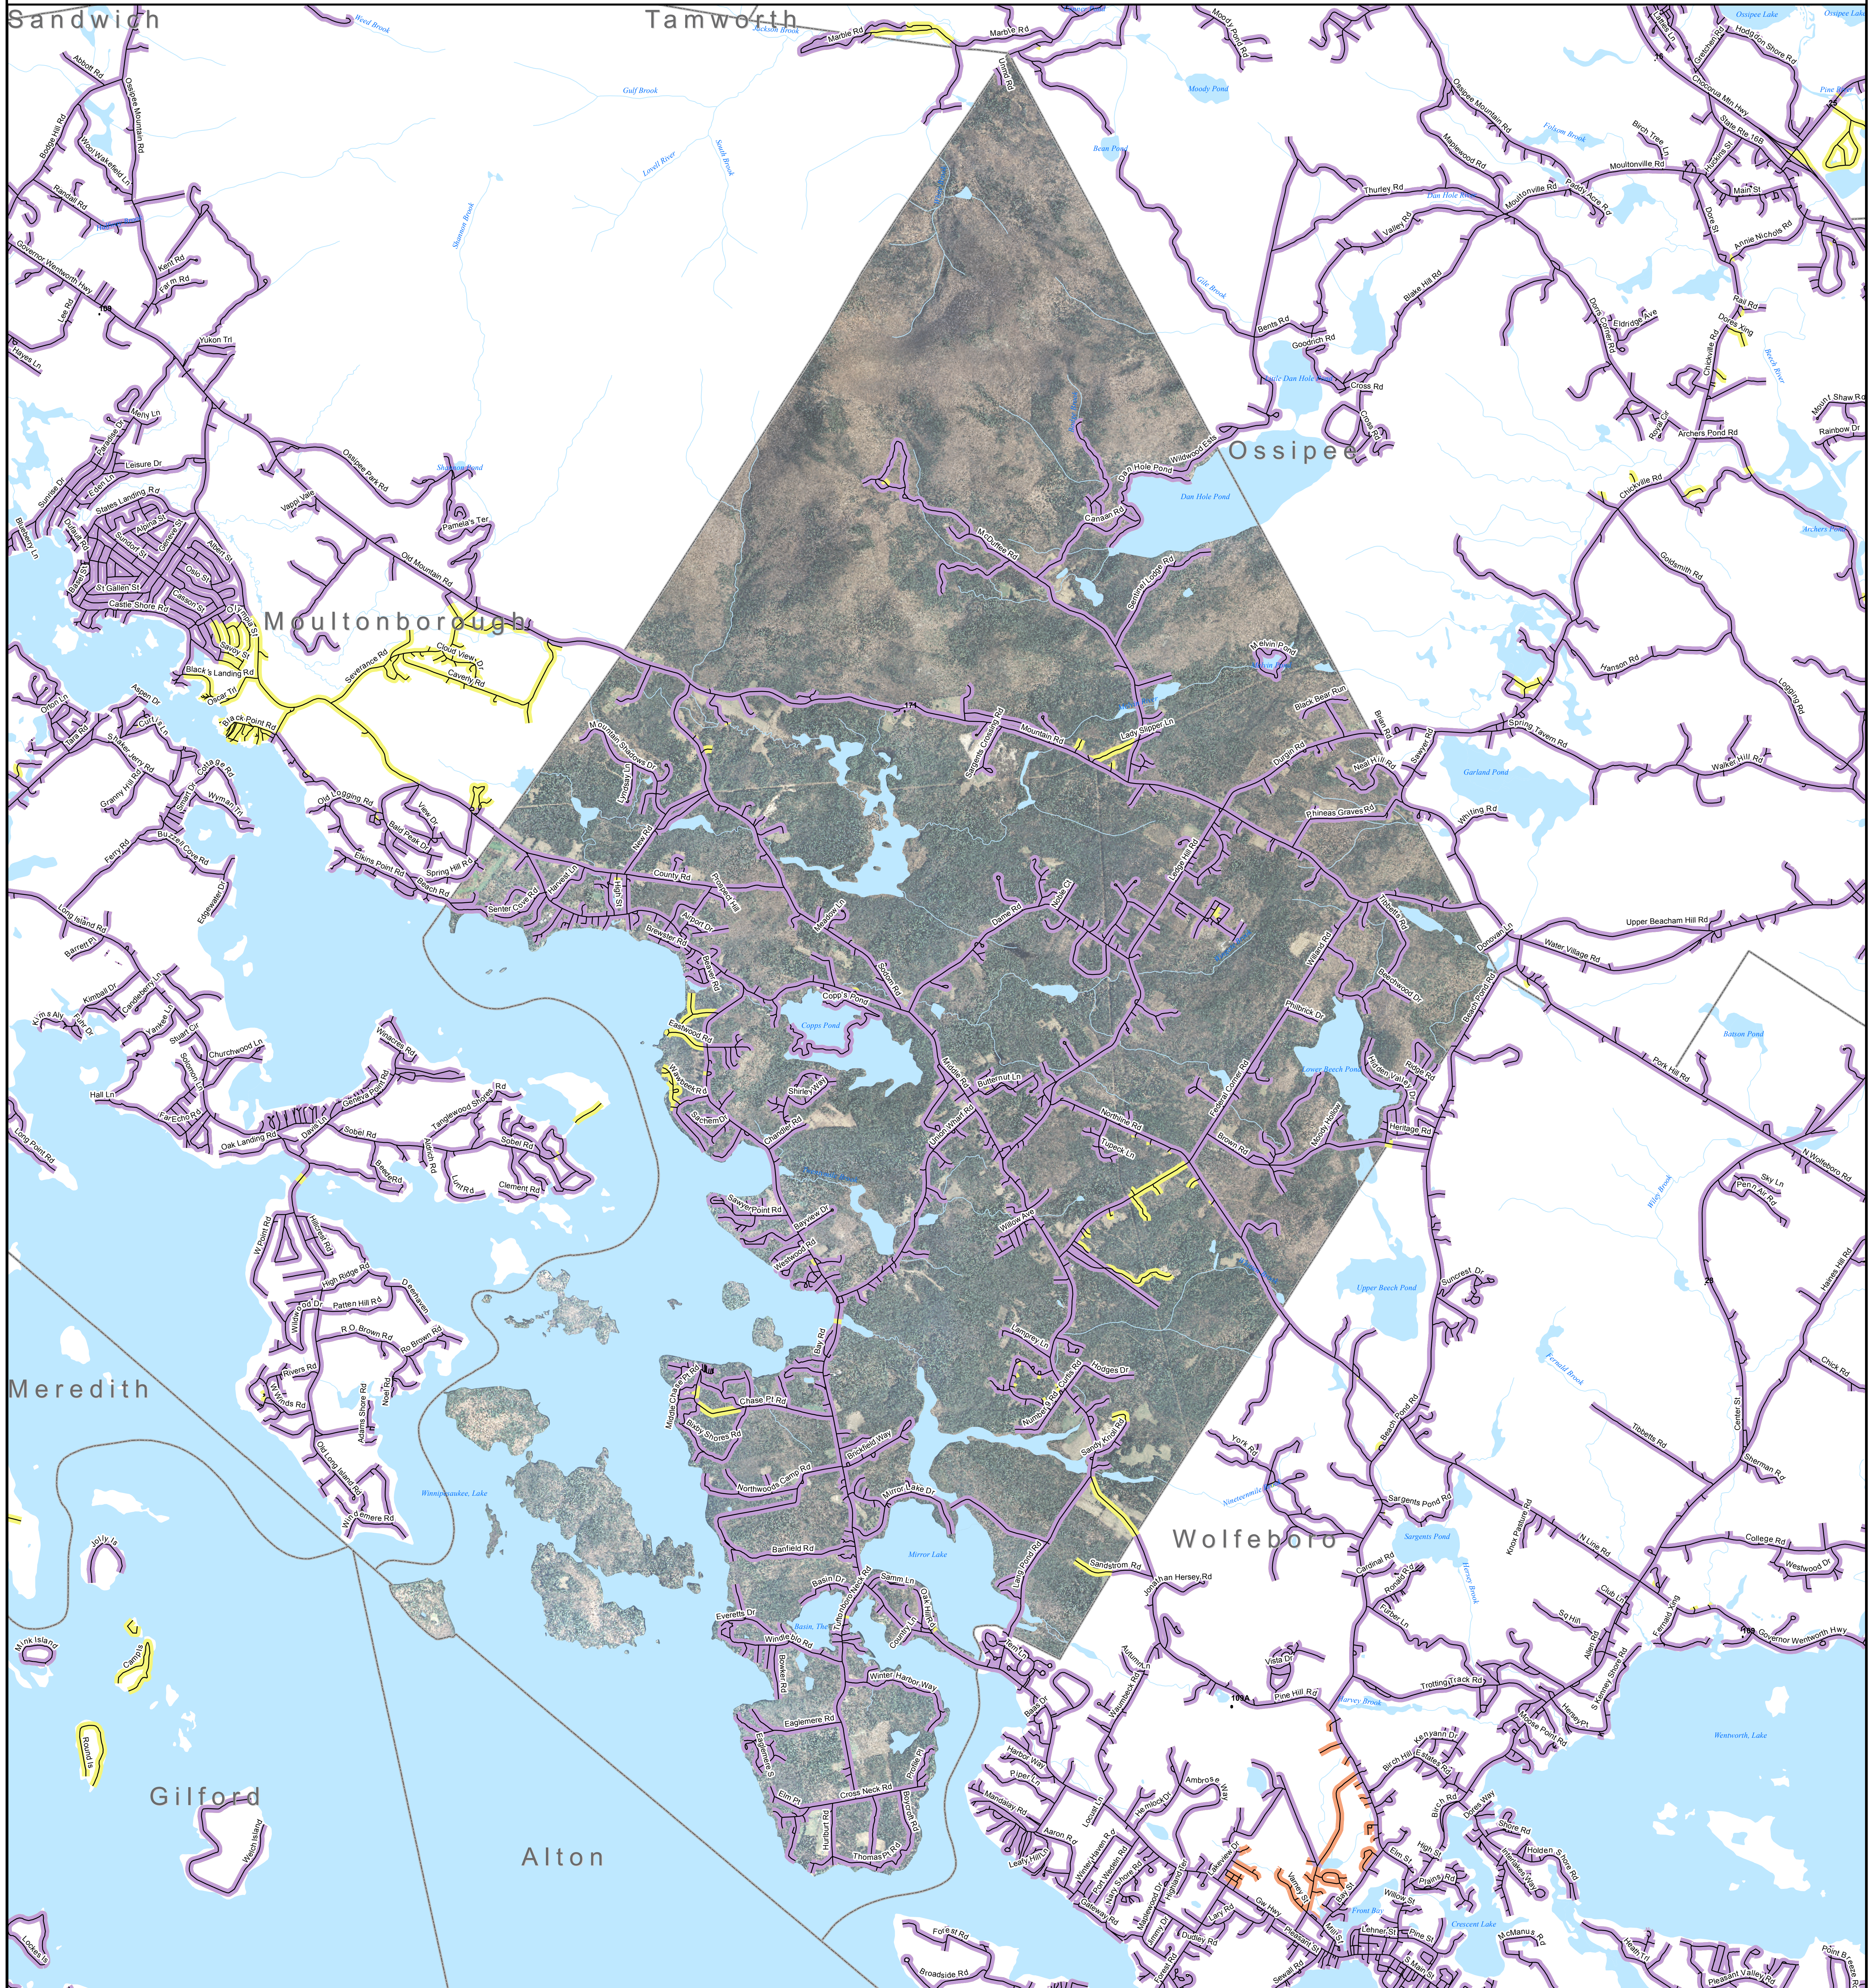

DSL & Cable Broadband Service Availability Town of Tufonboro

MAP REVIEW:

Name:		Email:	
Title:		Phone:	
Organization:		Date:	
Number of changes:			
Comments (please attach separate sheet if needed):			

Map Key

- Roads served by DSL and cable
- Roads served by cable only
- Roads served by DSL only

This map displays broadband access information submitted to the NH Broadband Mapping & Planning Program (NHBMP) as of March 31, 2013. The map has been generated for the sole purpose of verifying locations of DSL and cable broadband services in each town in New Hampshire.

Broadband is defined as access that is at least **768 kbps downstream** and **200 kbps upstream**.

For more information on this project, please visit the NHBMP web site at: iwantbroadbandnh.org

Provider Name

- FairPoint Communications, Inc.
- G4 Communications
- MetroCast
- TDS TELECOM
- TIME WARNER CABLE

Technology

- DSL
- DSL
- Cable
- DSL
- Cable

Scale: 0 0.2 0.4 0.8 1.2 1.6 Miles

NH GRANIT
www.granit.unh.edu

UNIVERSITY of NEW HAMPSHIRE
www.unh.edu

Locus Map