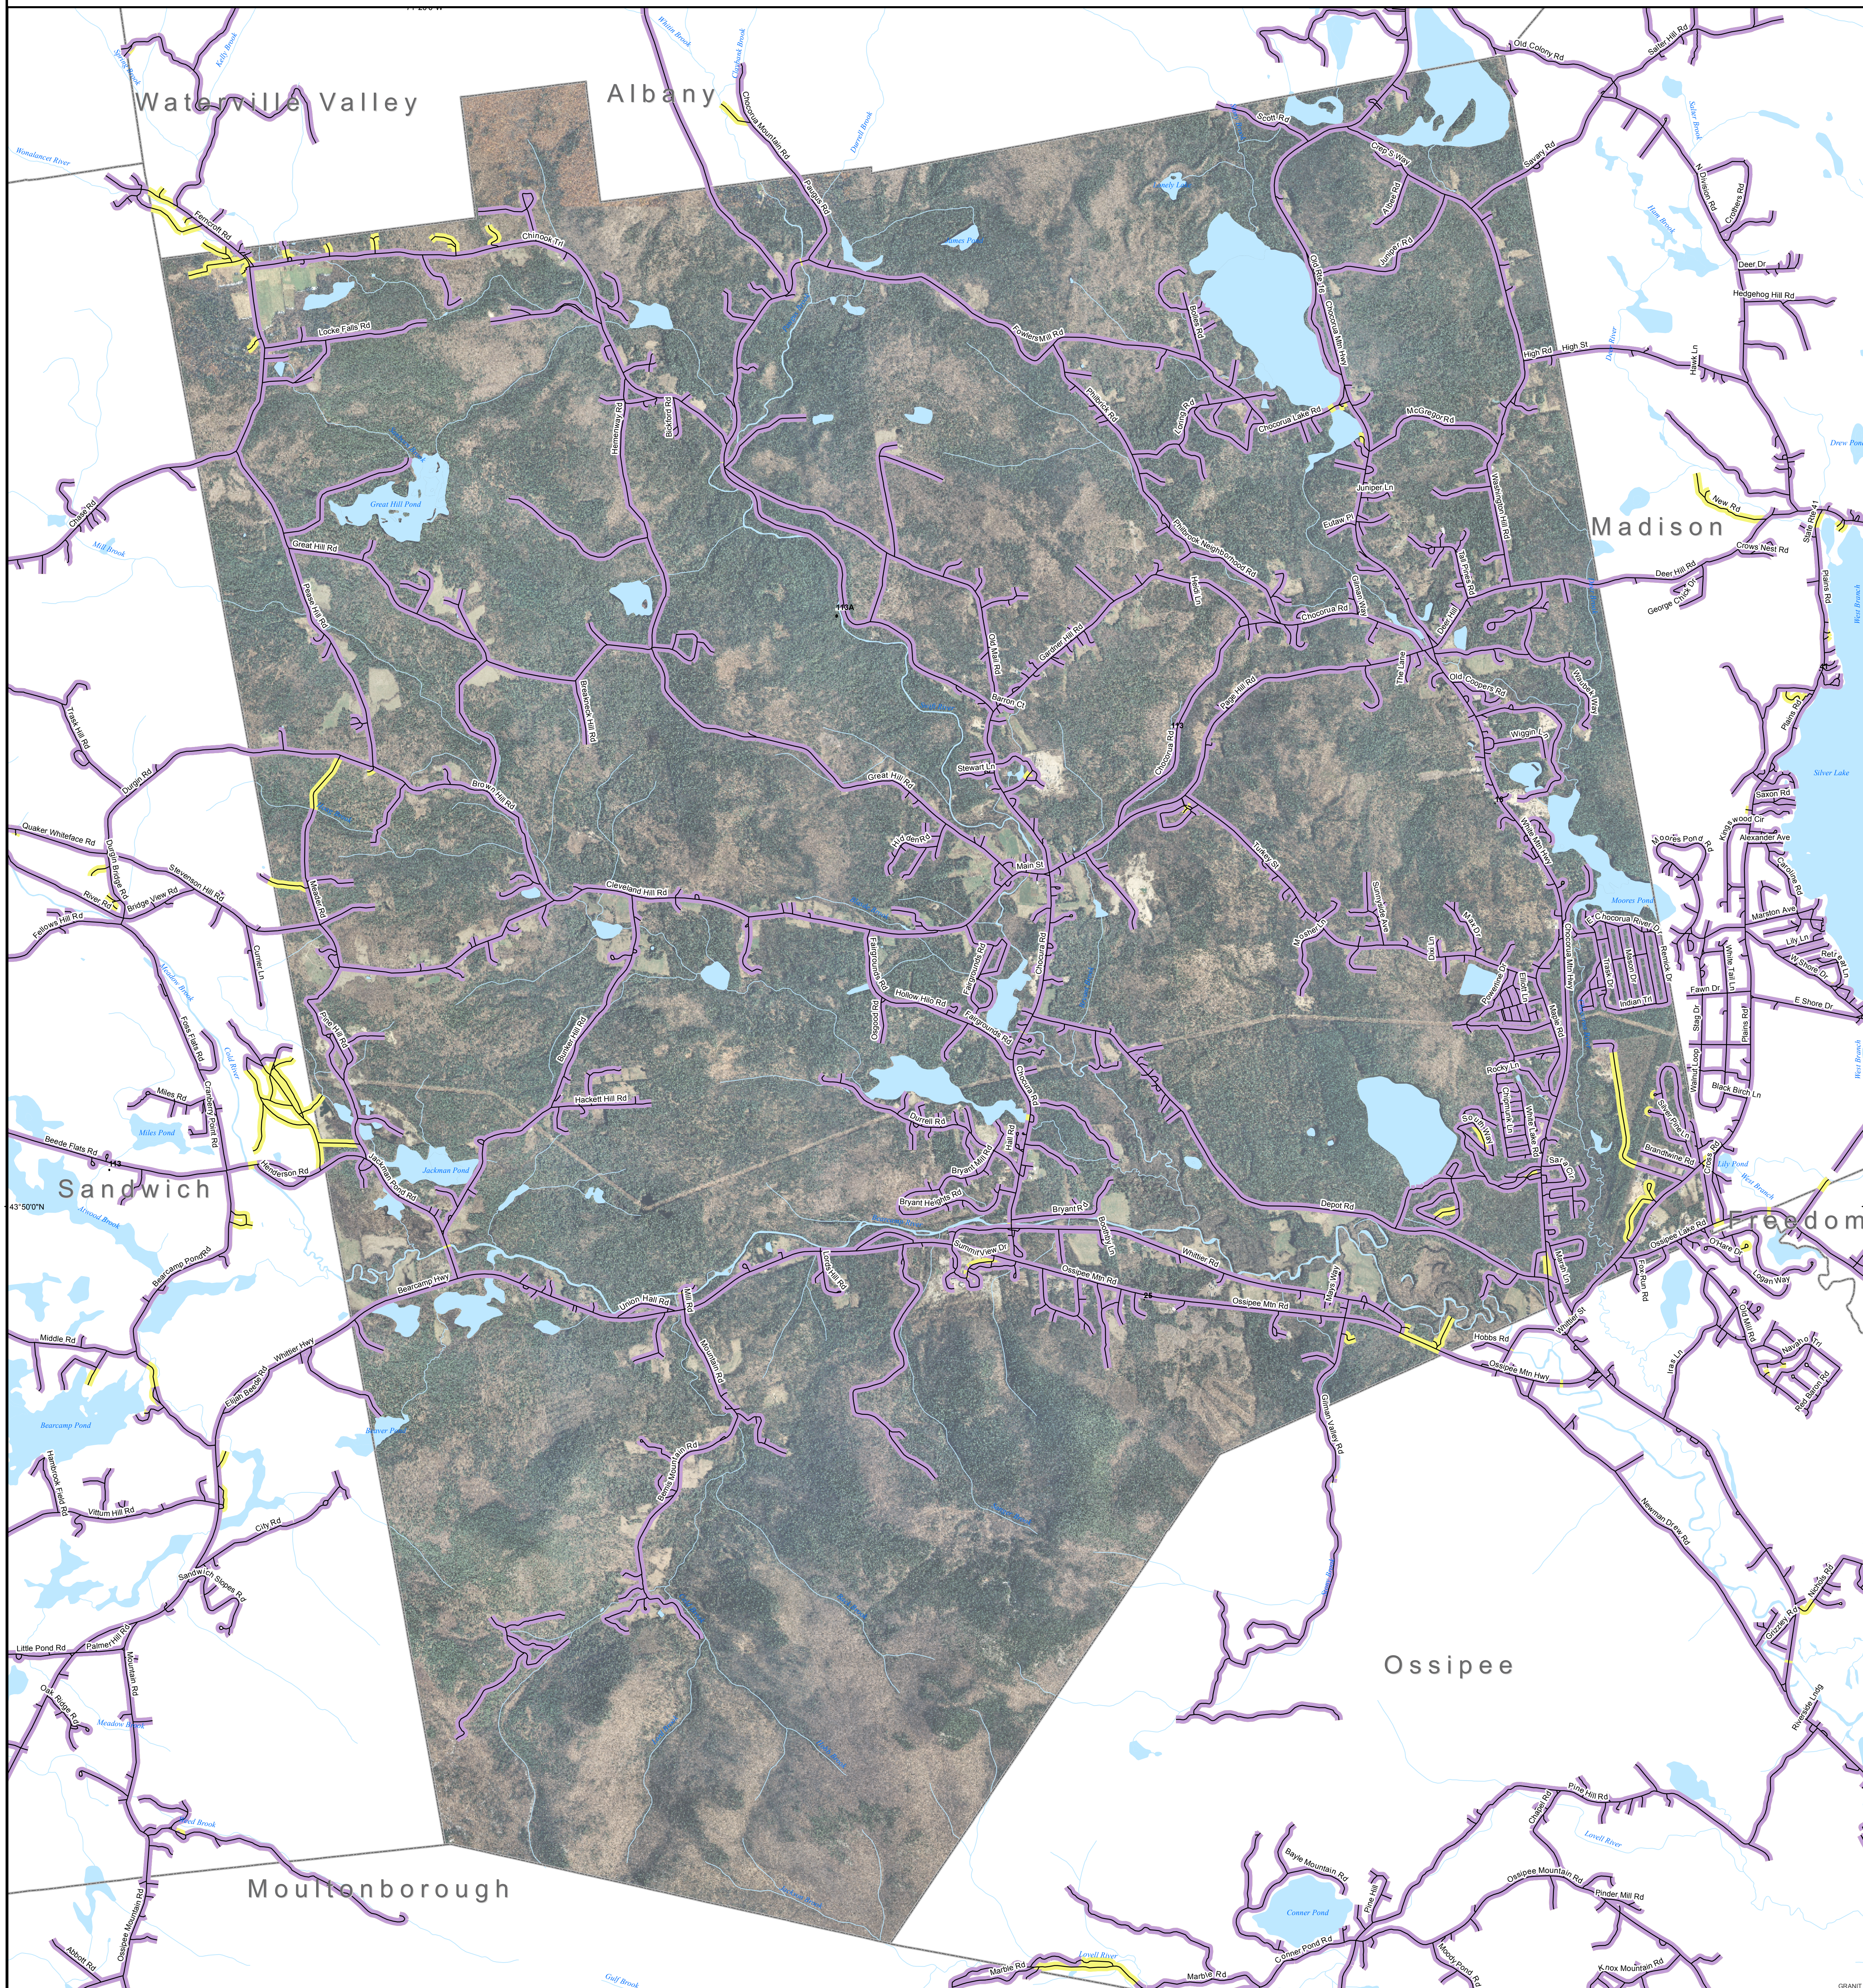

DSL & Cable Broadband Service Availability Town of Tamworth

MAP REVIEW:

Name:		Email:	
Title:		Phone:	
Organization:		Date:	
Number of changes:			
Comments (please attach separate sheet if needed):			

Map Key

- Roads served by DSL and cable
- Roads served by cable only
- Roads served by DSL only

This map displays broadband access information submitted to the NH Broadband Mapping & Planning Program (NHBMP) as of March 31, 2013. The map has been generated for the sole purpose of verifying locations of DSL and cable broadband services in each town in New Hampshire.