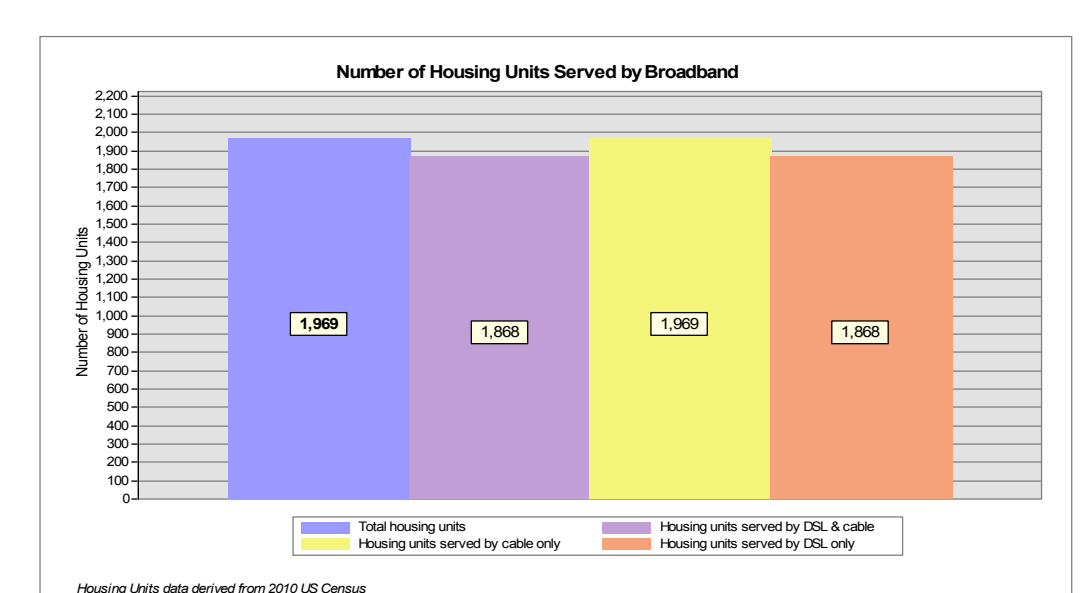

Broadband is defined as access that is at least **768 kbps downstream** and **200 kbps upstream**.

For more information on this project, please visit the NHBMP web site at: www.broadbandnh.org

Provider Name