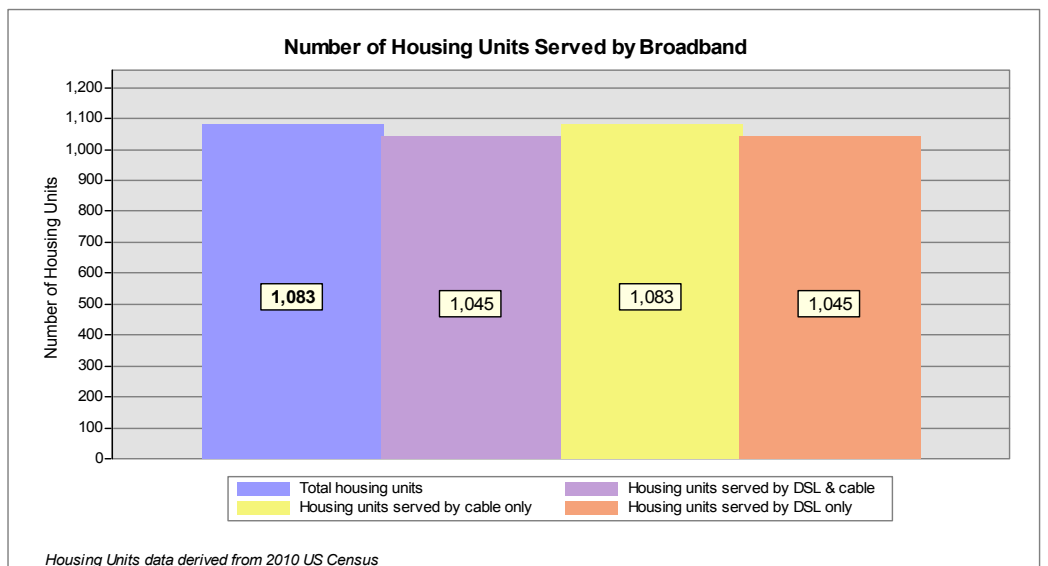

Provider Name

- FairPoint Communications, Inc.
- G4 Communications
- MetroCast
- TIME WARNER CABLE

Technology

- DSL
- DSL
- Cable
- Cable

Scale: 0 0.2 0.4 0.8 1.2 1.6 Miles

Locus Map

NH GRANIT
www.granit.unh.edu

UNIVERSITY of NEW HAMPSHIRE
www.unh.edu