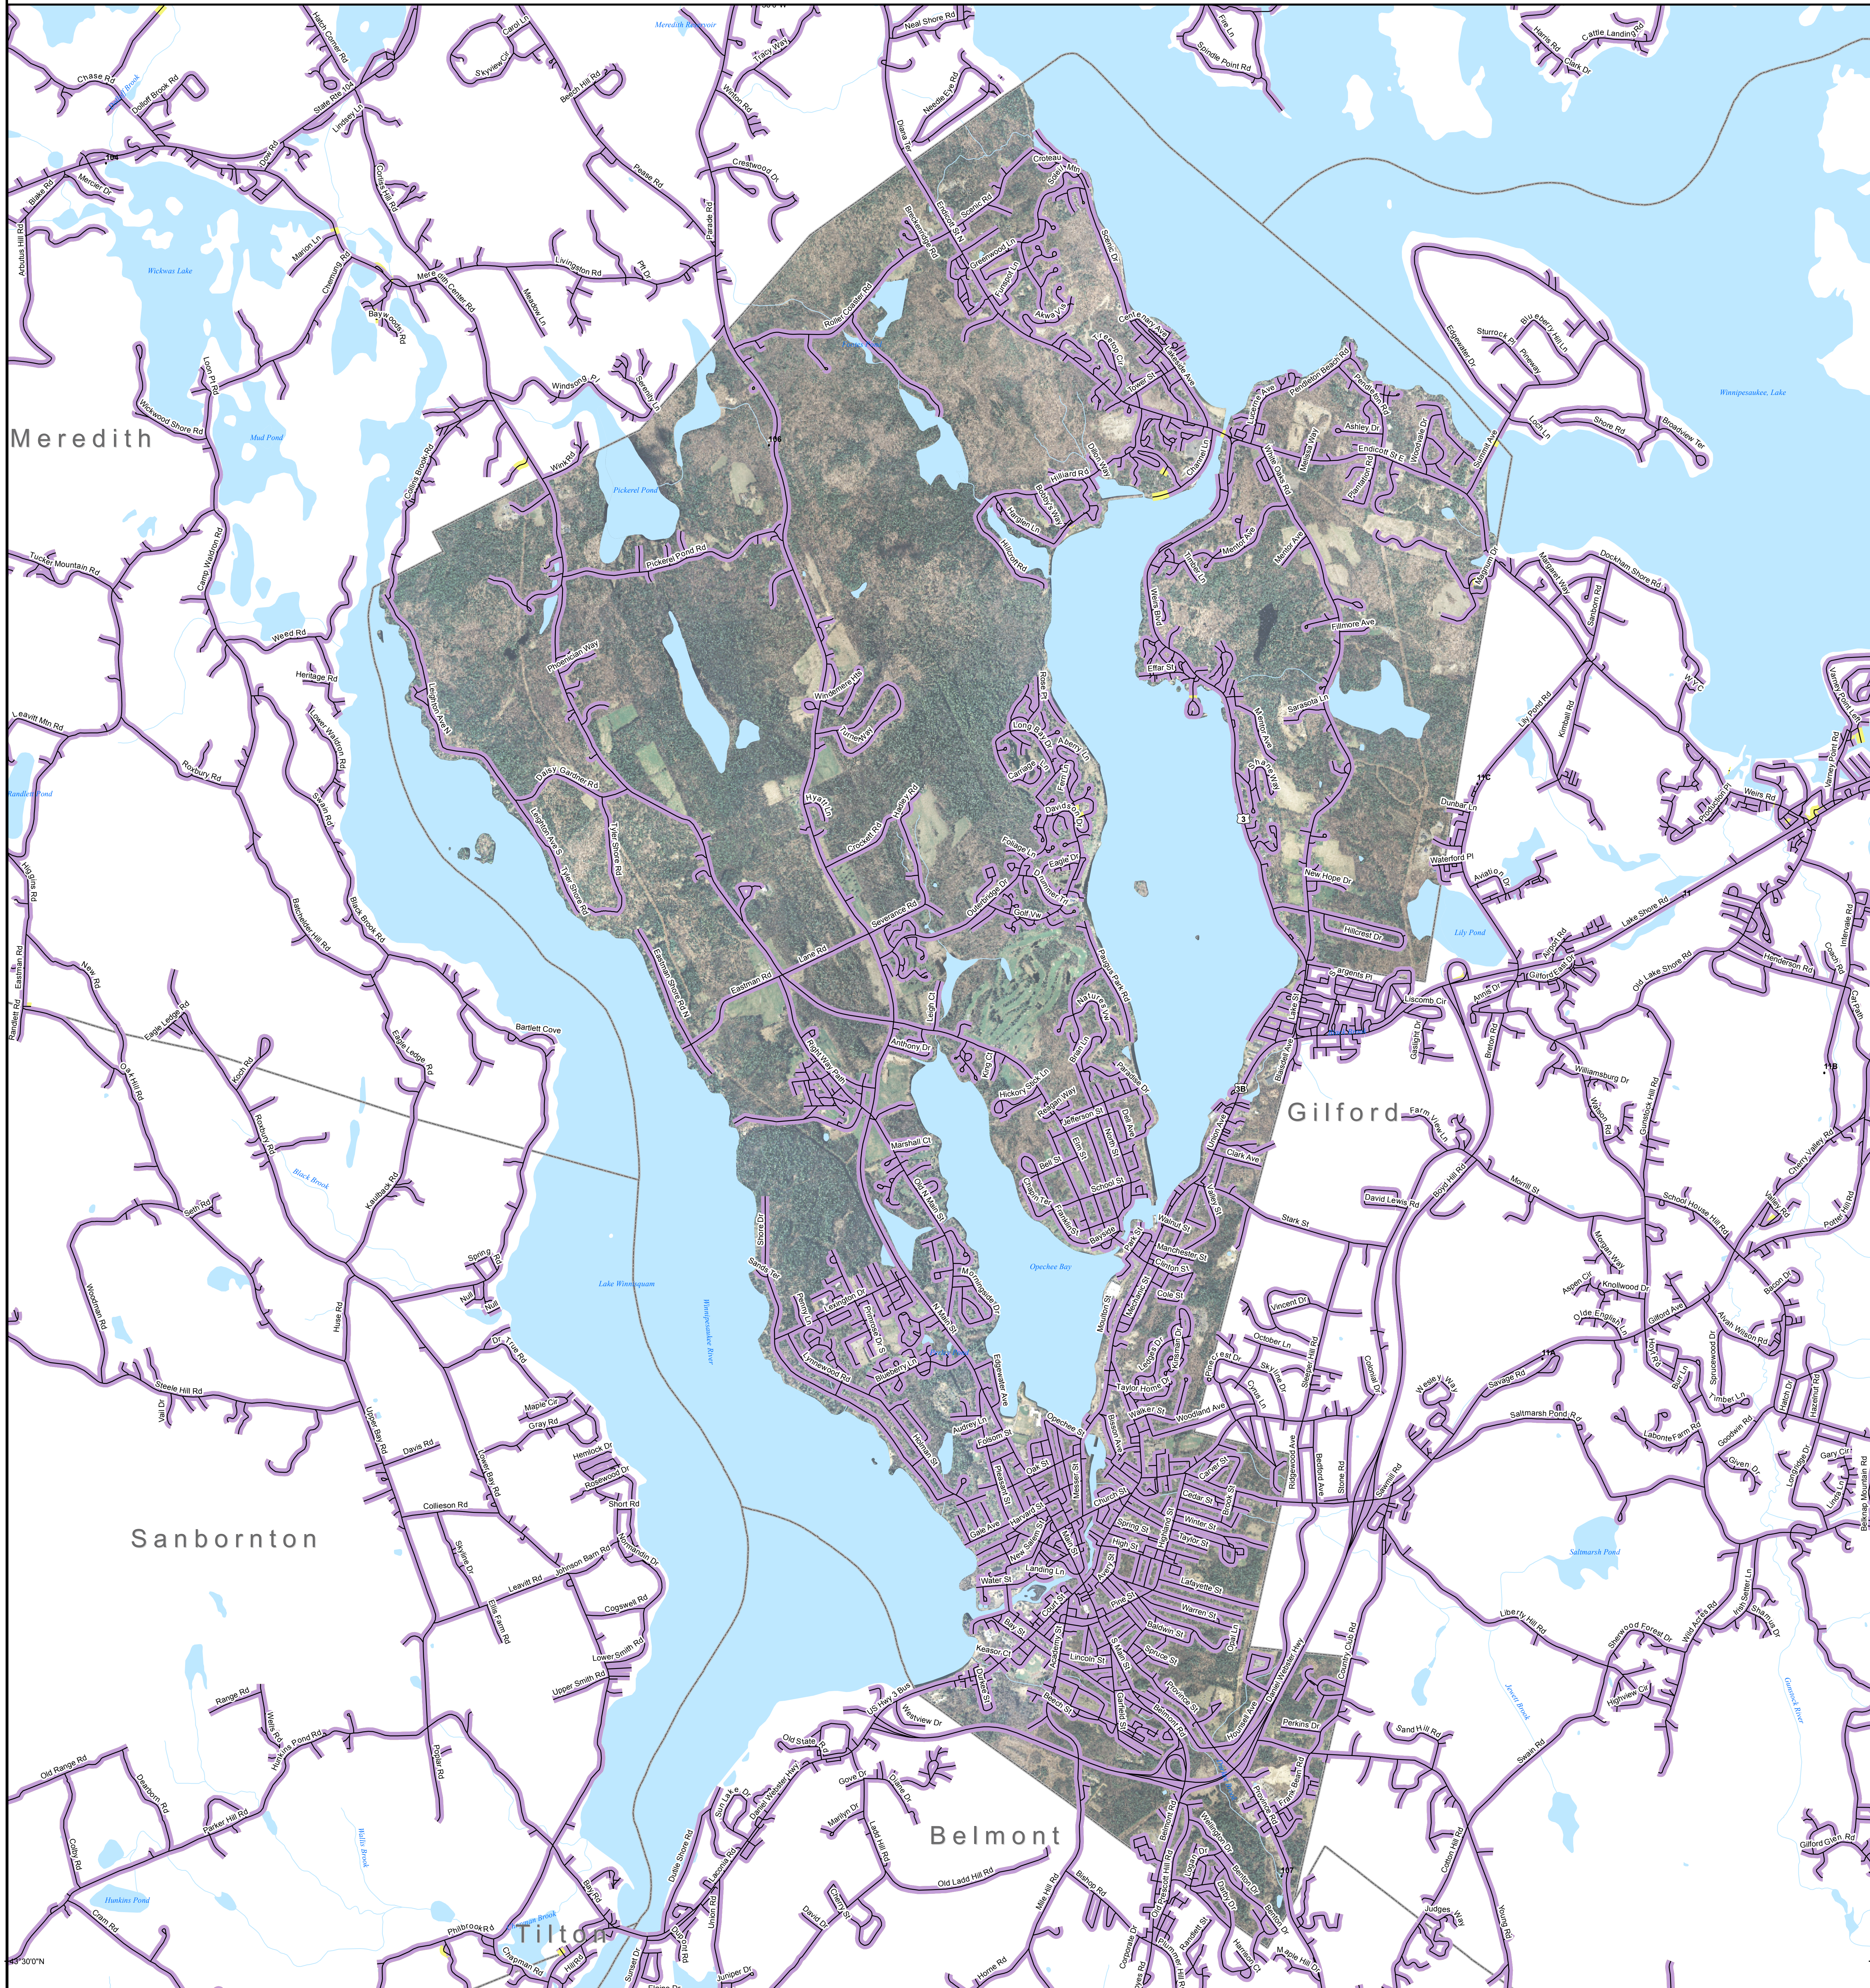

DSL & Cable Broadband Service Availability City of Laconia

MAP REVIEW:

Name:		Email:	
Title:		Phone:	
Organization:		Date:	
Number of changes:			
Comments (please attach separate sheet if needed):			

Map Key

- Roads served by DSL and cable
- Roads served by cable only
- Roads served by DSL only

This map displays broadband access information submitted to the NH Broadband Mapping & Planning Program (NHBMP) as of March 31, 2013. The map has been generated for the sole purpose of verifying locations of DSL and cable broadband services in each town in New Hampshire.

Broadband is defined as access that is at least **768 kbps downstream** and **200 kbps upstream**.
For more information on this project, please visit the NHBMP web site at: www.iwantbroadbandnh.org

Provider Name	Technology
FairPoint Communications, Inc.	DSL
G4 Communications	DSL
MetroCast	Cable
OTT Communications	DSL

The New Hampshire Broadband Mapping and Planning Program is funded under grant #33-50-M09048 from the US Dept. of Commerce to the University of New Hampshire.