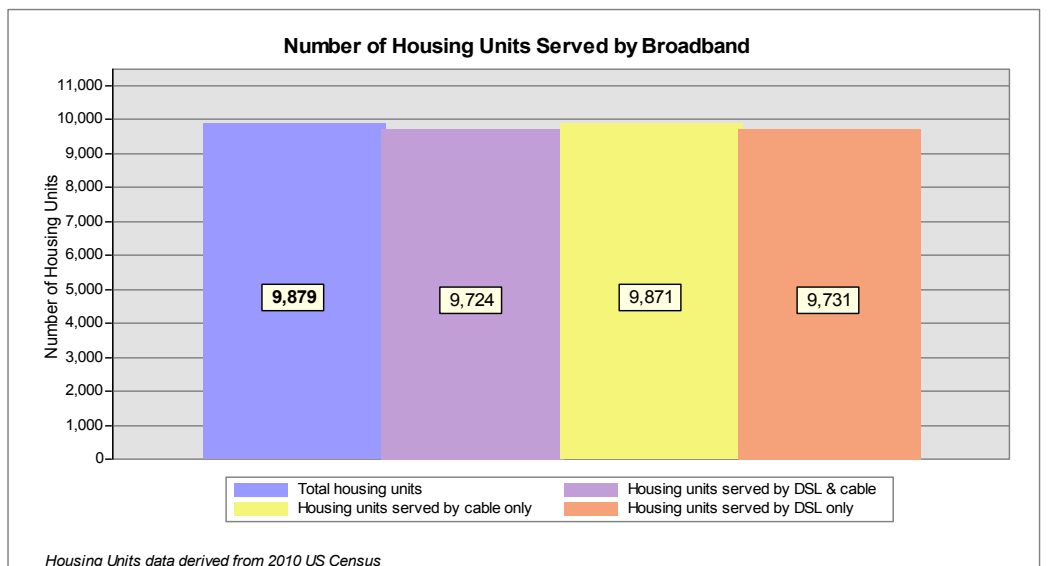

Broadband is defined as access that is at least **768 kbps downstream** and **200 kbps upstream**.
 For more information on this project, please visit the NHBMP web site at: www.iwantbroadbandnh.org

Provider Name	Technology
FairPoint Communications, Inc.	DSL
G4 Communications	DSL
MetroCast	Cable
OTT Communications	DSL