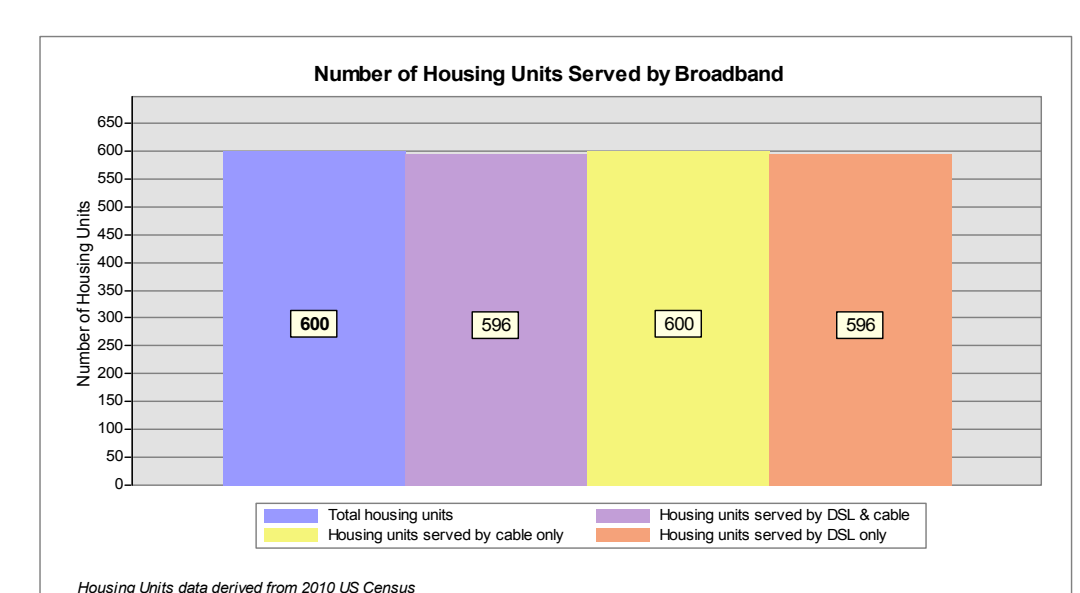

Broadband is defined as access that is at least **768 kbps downstream** and **200 kbps upstream**.

For more information on this project, please visit the NHBMP web site at: iwantbroadbandnh.org

Provider Name