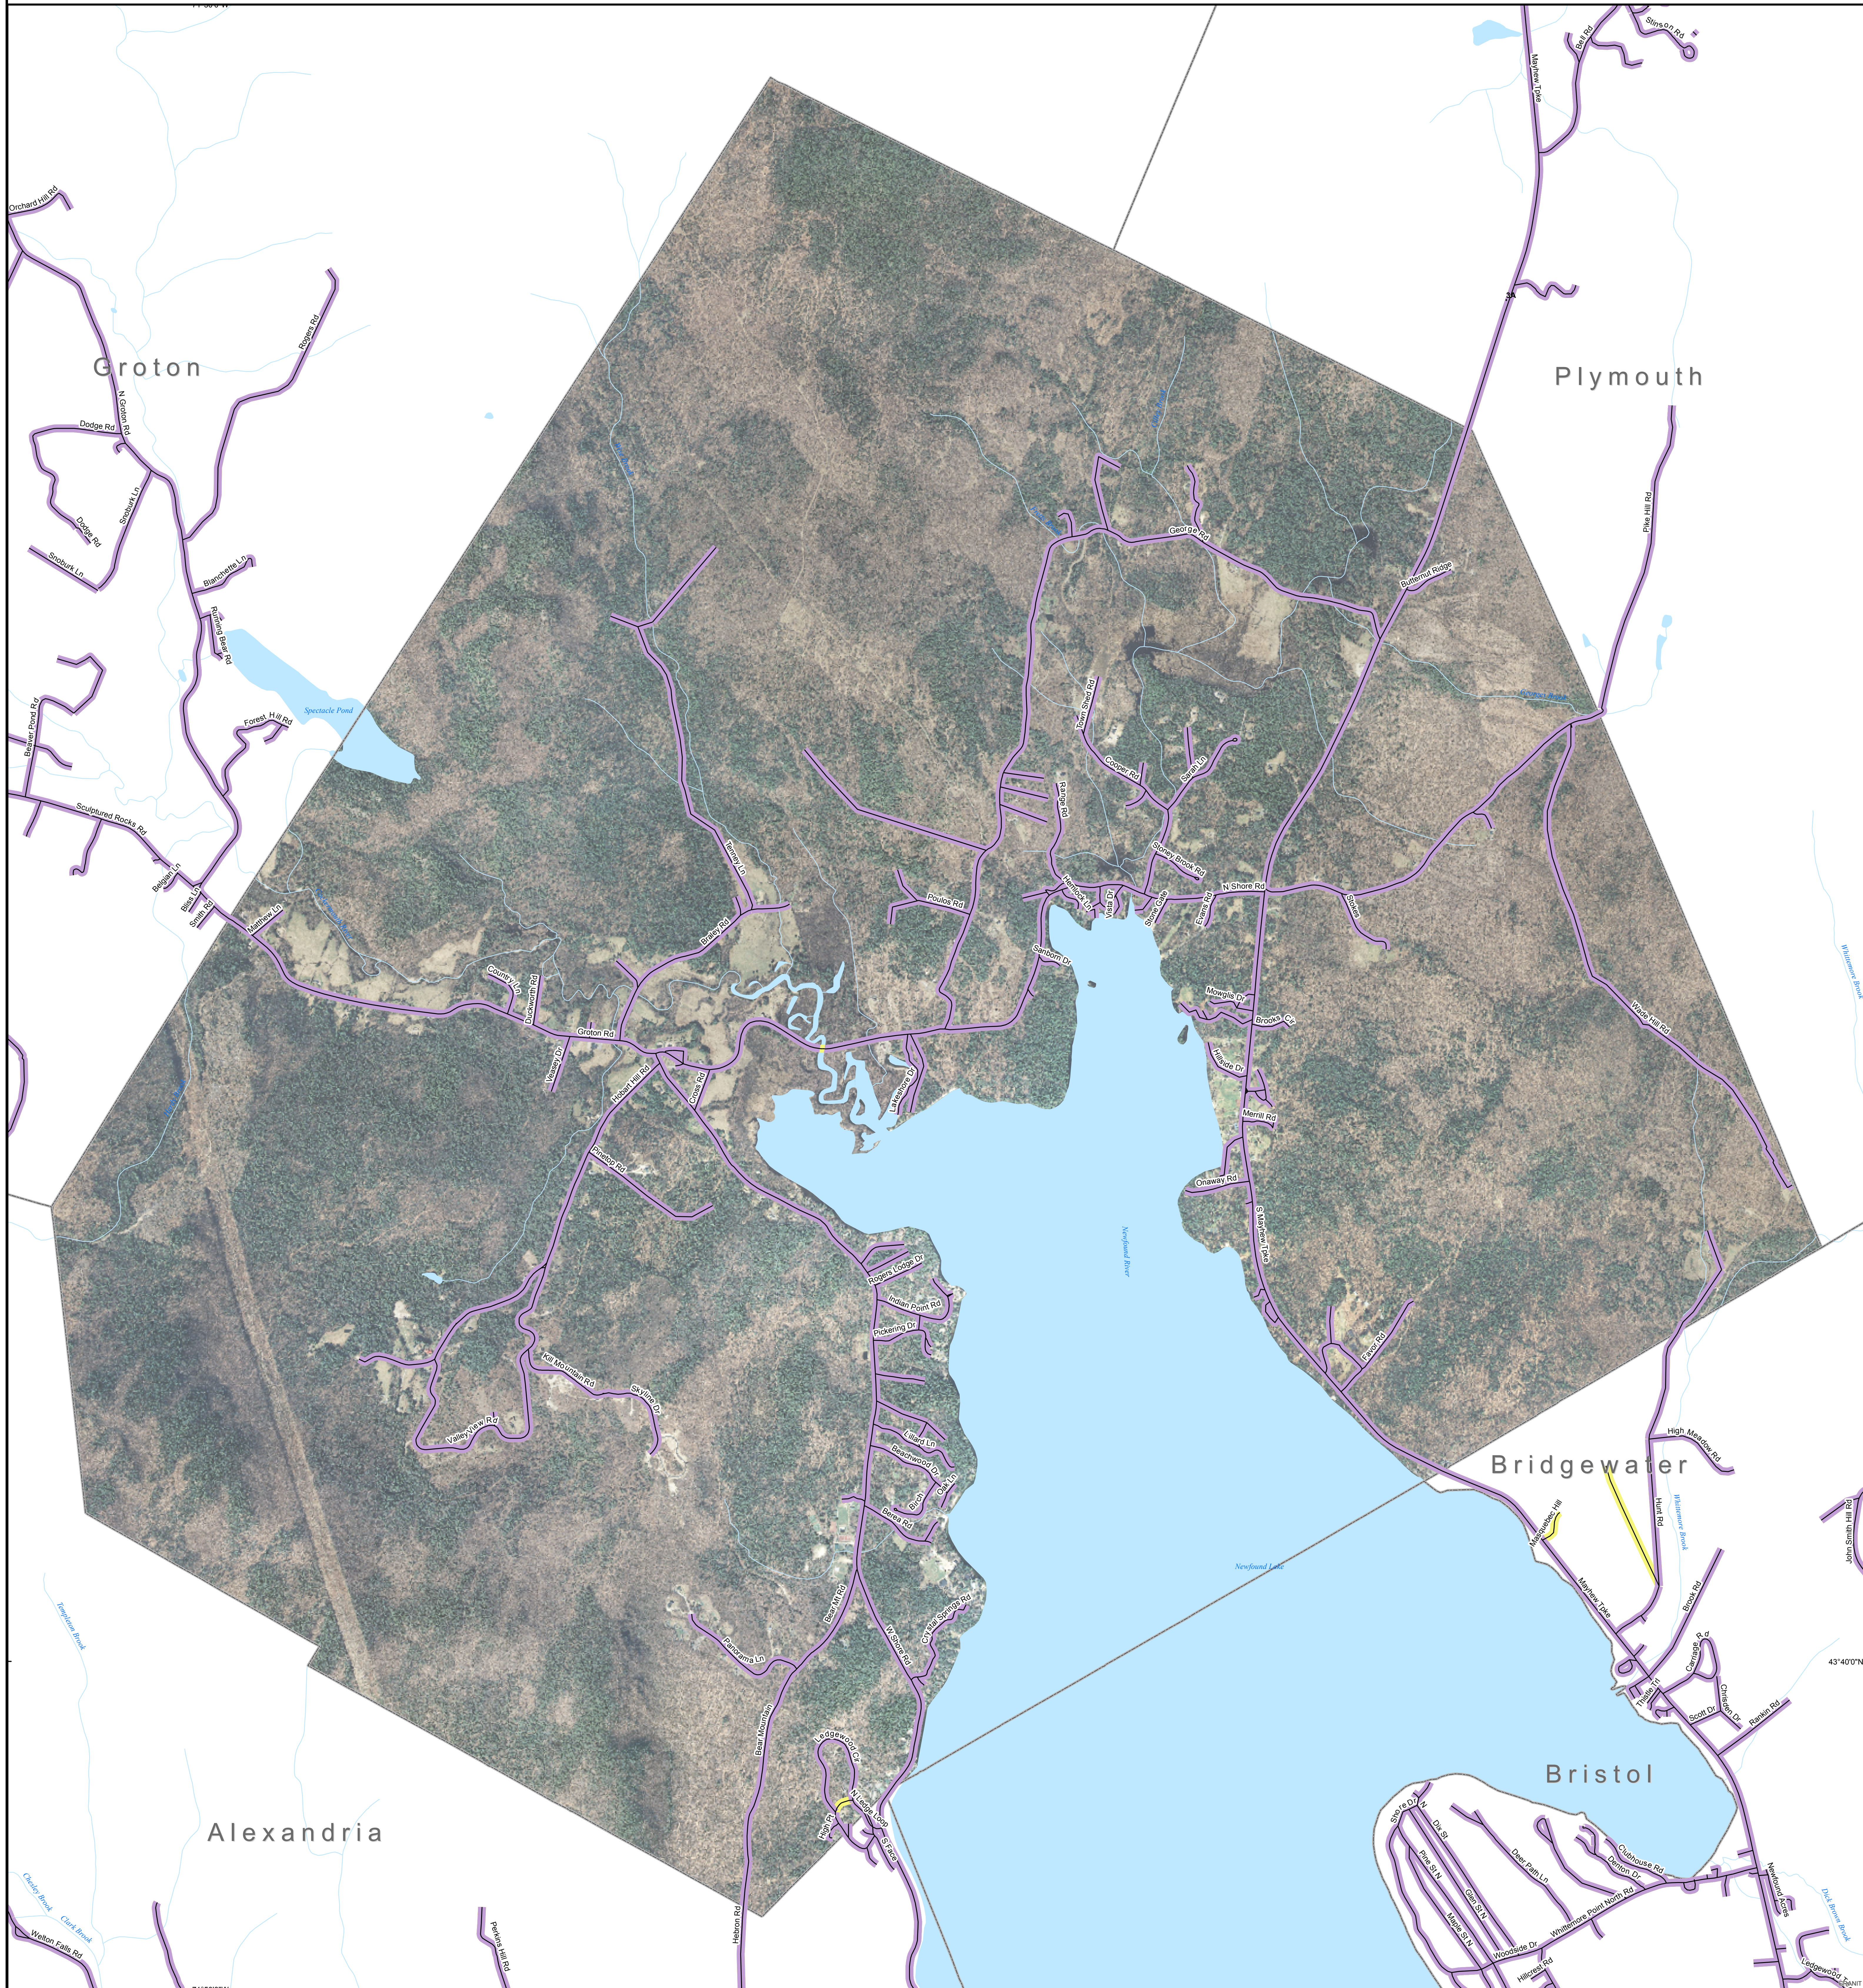

DSL & Cable Broadband Service Availability Town of Hebron

MAP REVIEW:

Name:		Email:	
Title:		Phone:	
Organization:		Date:	
Number of changes:			
Comments (please attach separate sheet if needed):			

Map Key

- Roads served by DSL and cable
- Roads served by cable only
- Roads served by DSL only

This map displays broadband access information submitted to the NH Broadband Mapping & Planning Program (NHBMP) as of March 31, 2013. The map has been generated for the sole purpose of verifying locations of DSL and cable broadband services in each town in New Hampshire.

Locus Map