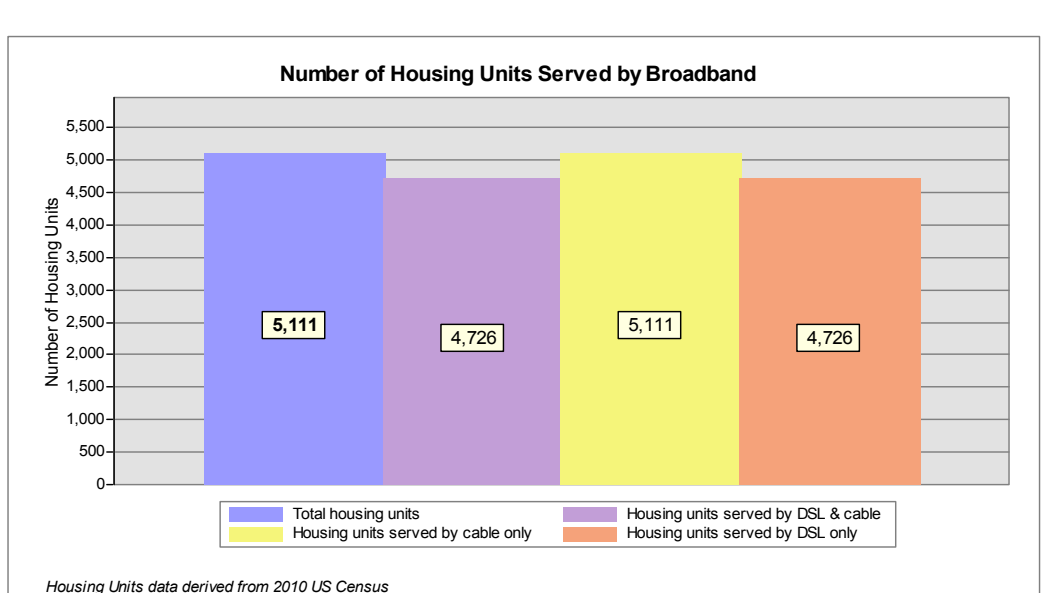

Broadband is defined as access that is at least **768 kbps downstream** and **200 kbps upstream**.

For more information on this project, please visit the NHBMP web site at: [iwantbroadbandnh.org](http://iwantbroadbandnh.org)