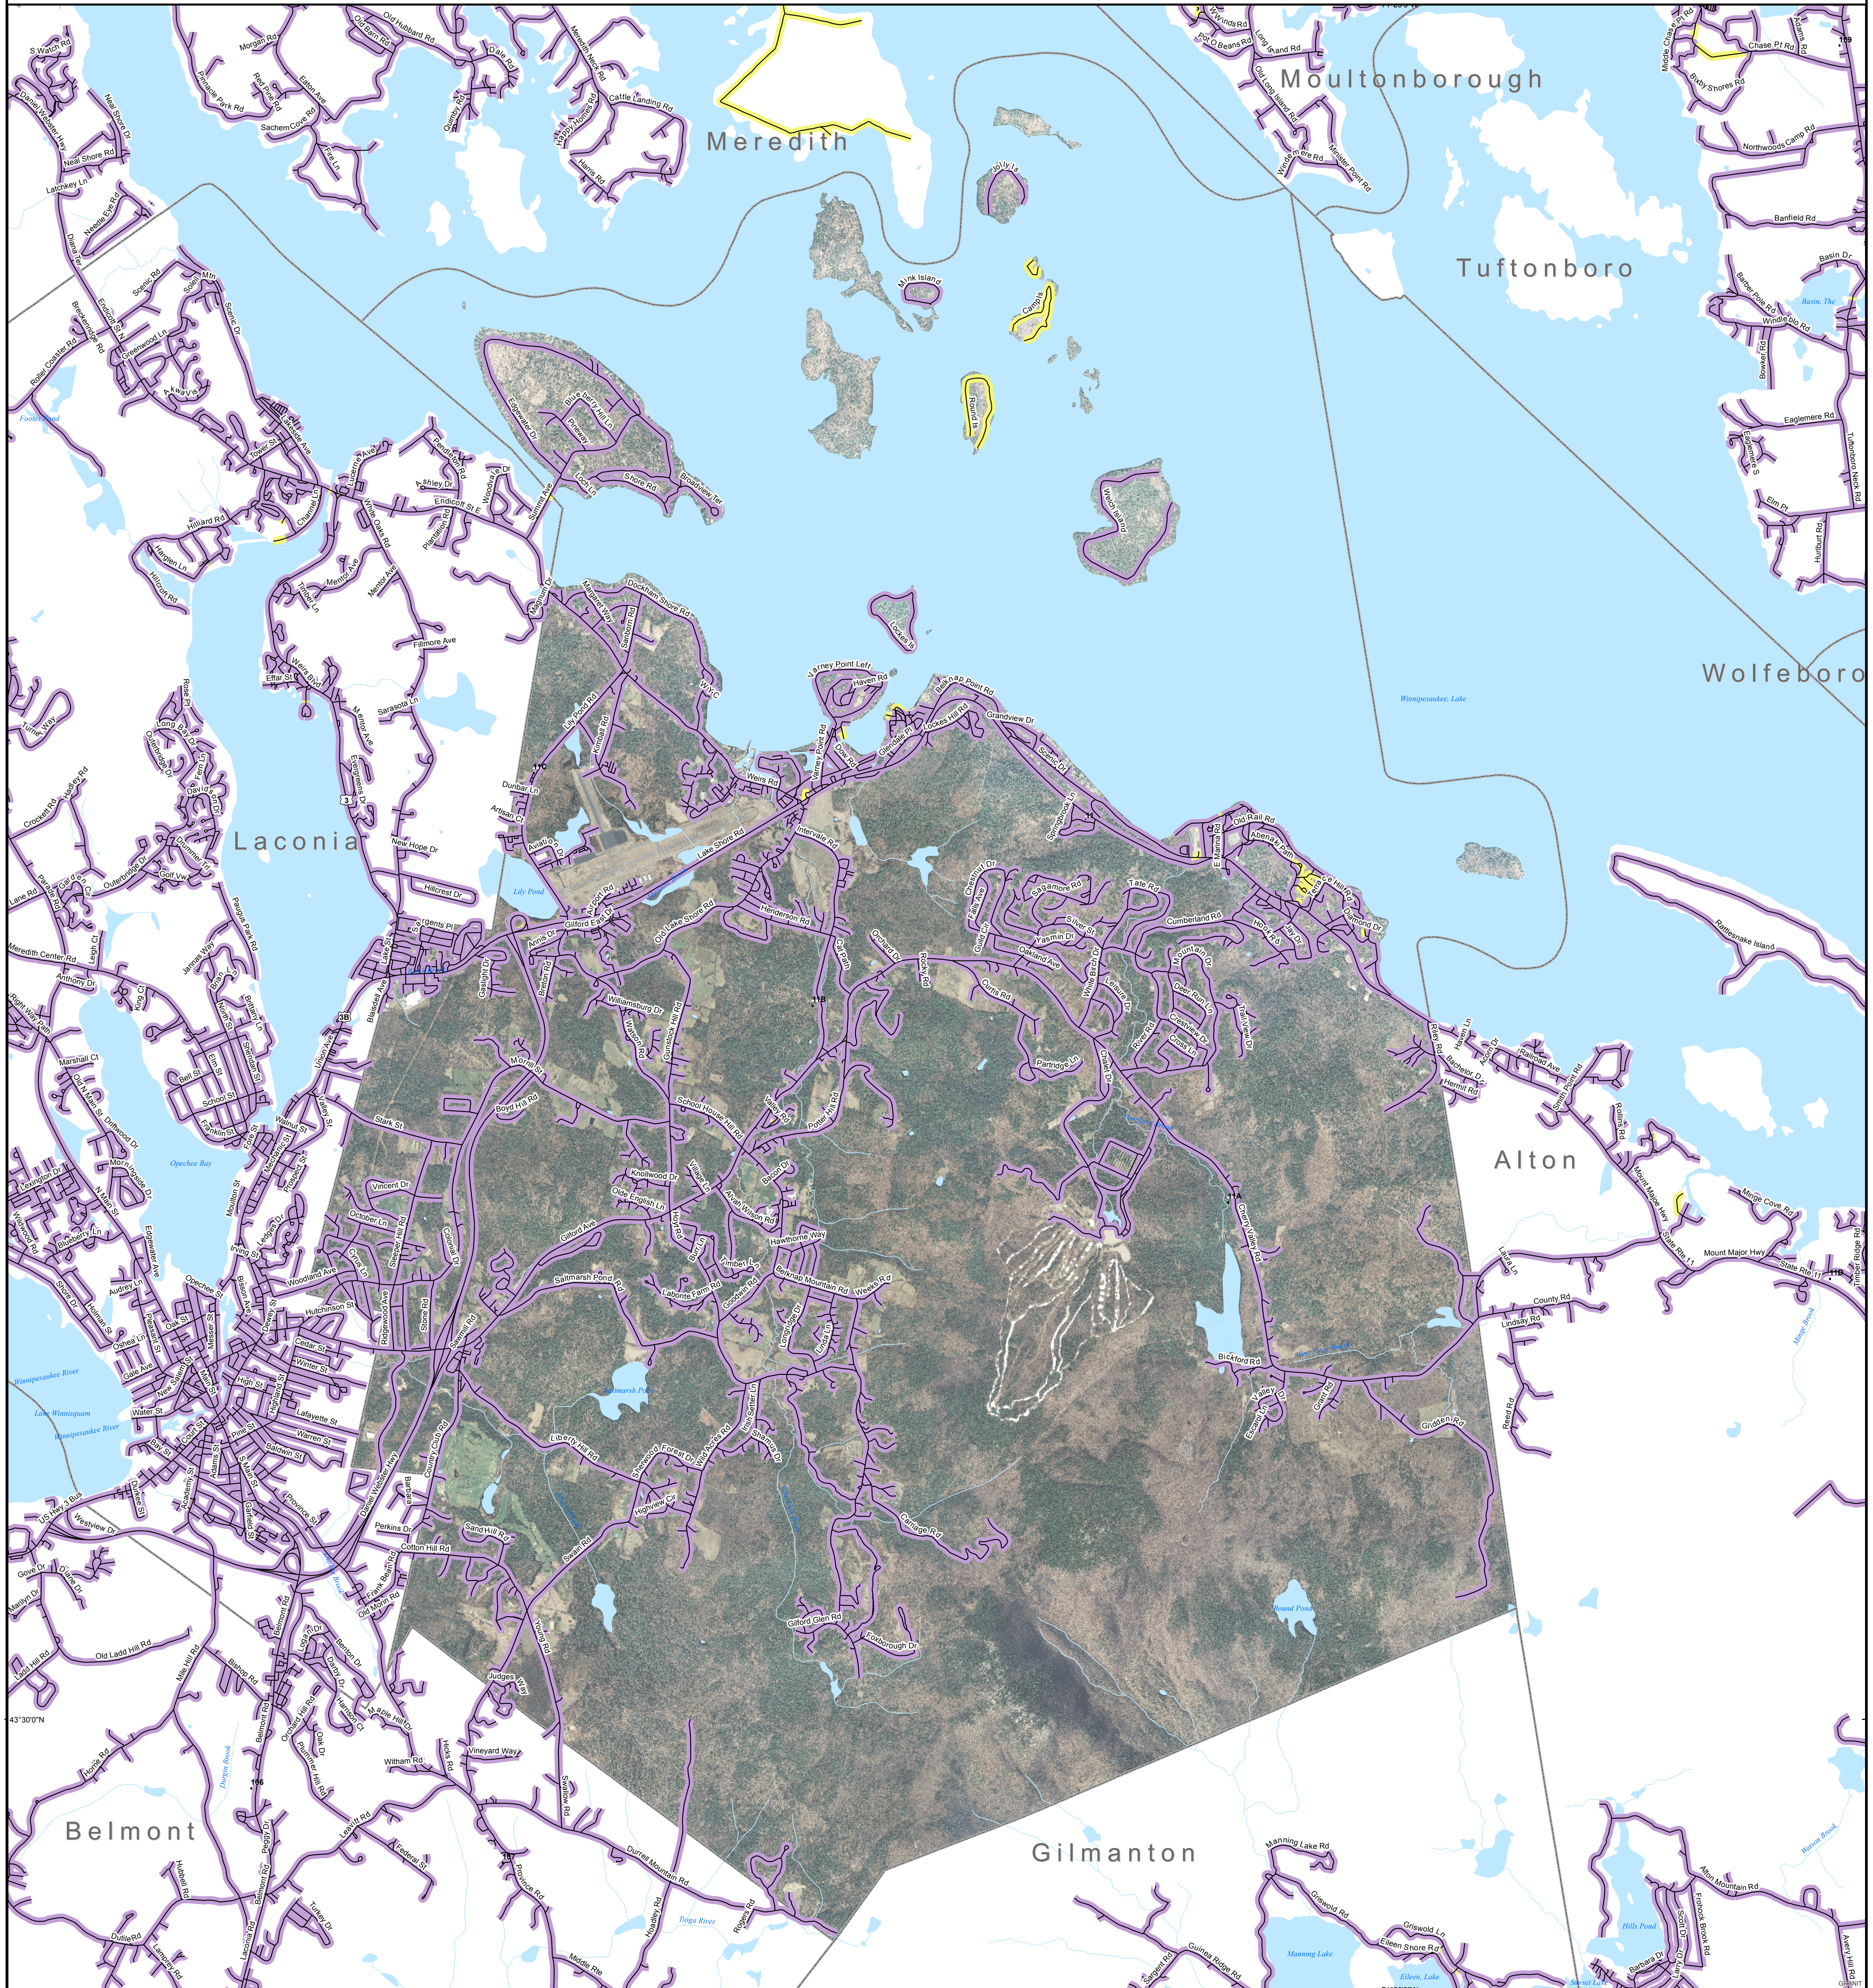

# DSL & Cable Broadband Service Availability Town of Gilford

MAP REVIEW:

Name:		Email:	
Title:		Phone:	
Organization:		Date:	
Number of changes:			
Comments (please attach separate sheet if needed):			

**Map Key**

- Roads served by DSL and cable
- Roads served by cable only
- Roads served by DSL only

This map displays broadband access information submitted to the NH Broadband Mapping & Planning Program (NHBMP) as of March 31, 2013. The map has been generated for the sole purpose of verifying locations of DSL and cable broadband services in each town in New Hampshire.

Provider Name	Technology
FairPoint Communications, Inc.	DSL
G4 Communications	DSL
MetroCast	Cable
OTT Communications	DSL
TDS TELECOM	DSL
TIME WARNER CABLE	Cable

Scale: 0 0.1750.35 0.7 1.05 1.4 Miles

N

Locus Map