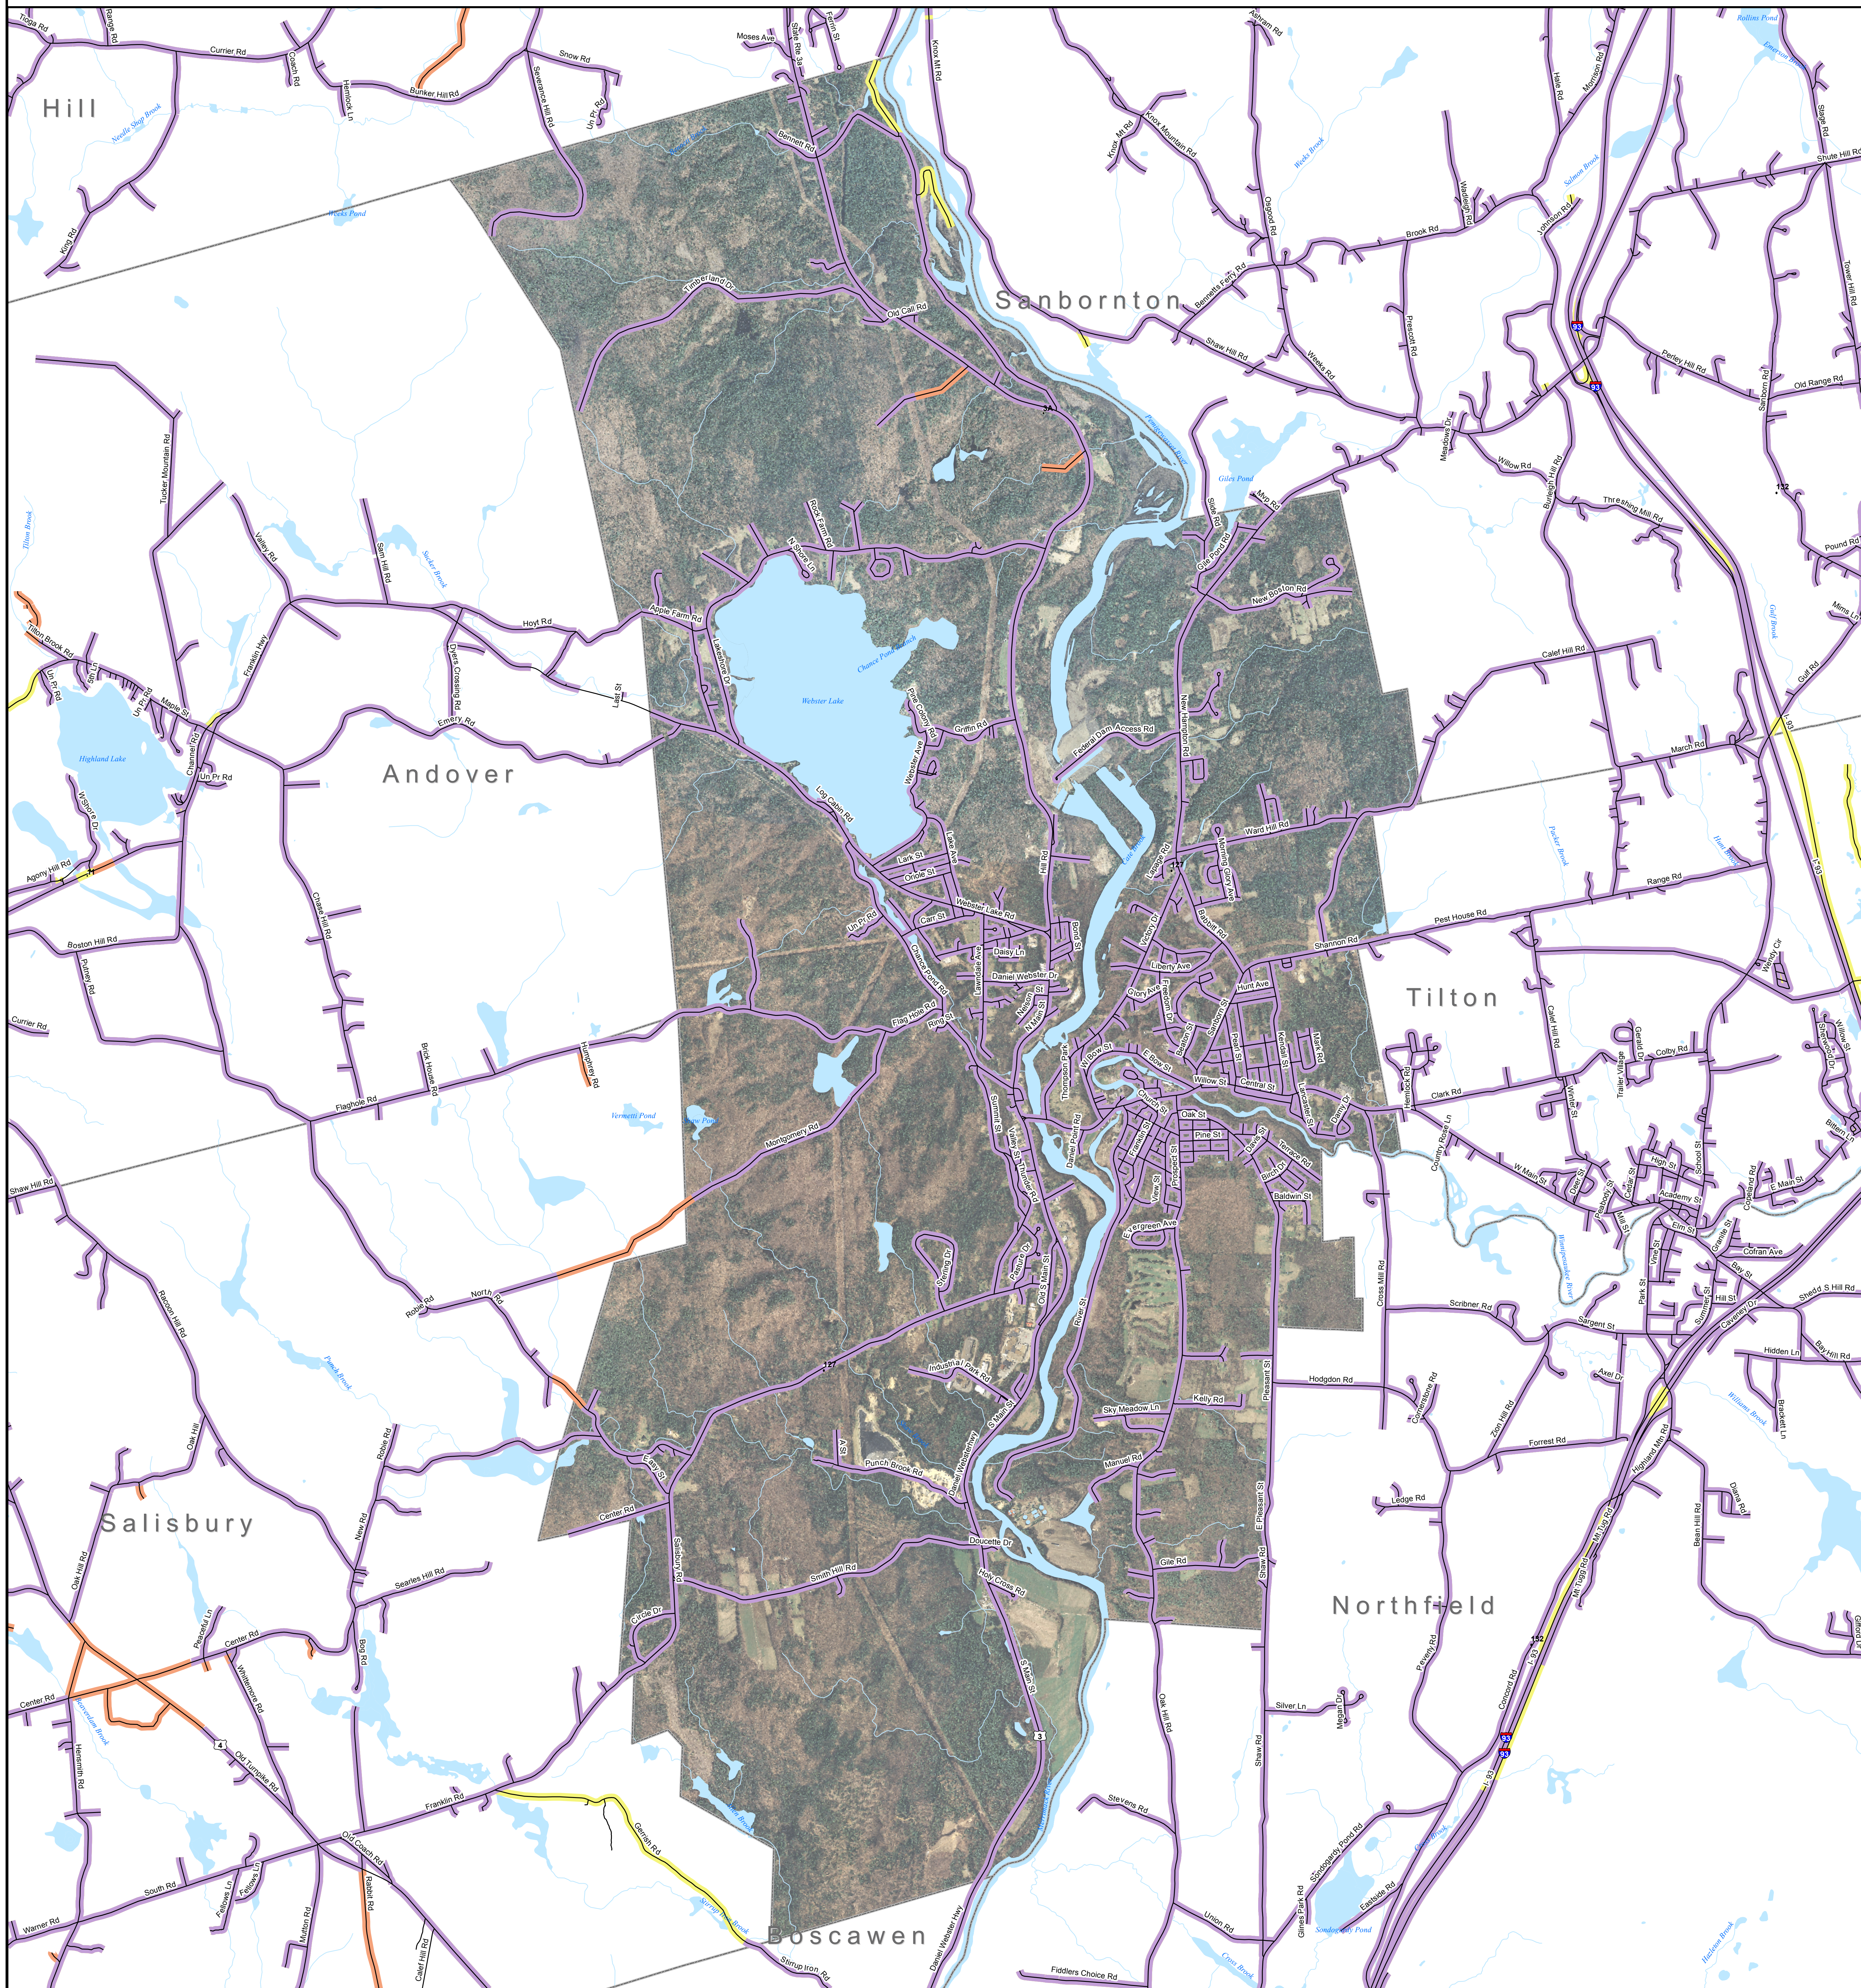

DSL & Cable Broadband Service Availability City of Franklin

MAP REVIEW:

Name:		Email:	
Title:		Phone:	
Organization:		Date:	
Number of changes:			
Comments (please attach separate sheet if needed):			

Map Key

- Roads served by DSL and cable
- Roads served by cable only
- Roads served by DSL only

This map displays broadband access information submitted to the NH Broadband Mapping & Planning Program (NHBMP) as of March 31, 2013. The map has been generated for the sole purpose of verifying locations of DSL and cable broadband services in each town in New Hampshire.