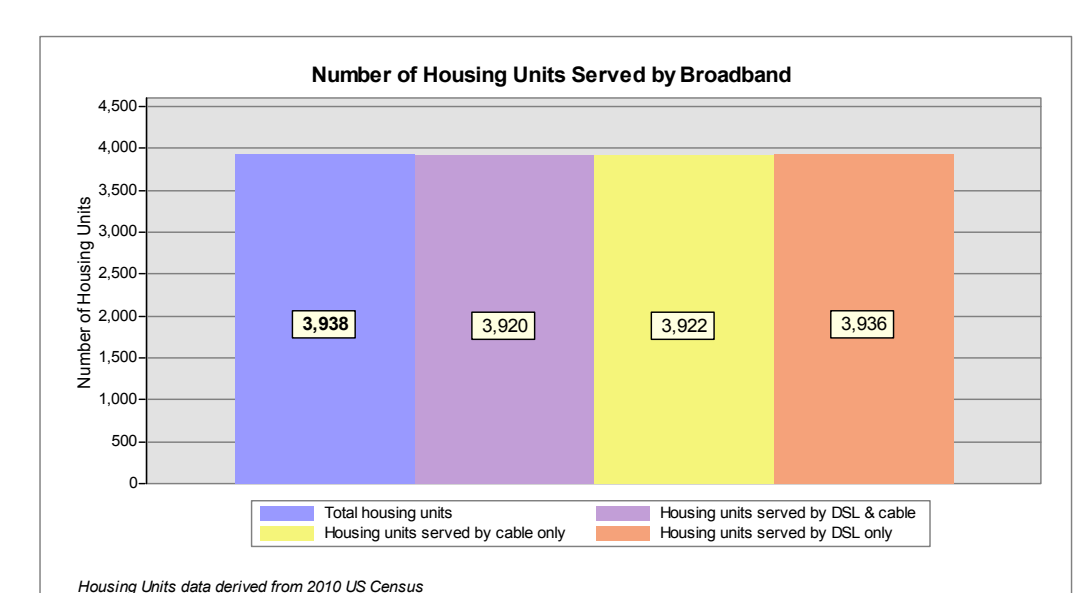

Broadband is defined as access that is at least **768 kbps downstream** and **200 kbps upstream**.
 For more information on this project, please visit the NHBMP web site at: www.iwantbroadbandnh.org

Provider Name